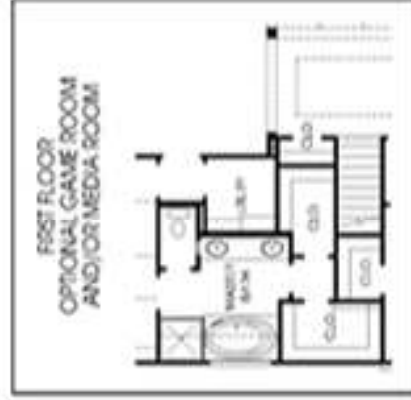

DESIGNS

Design 2582W

*This home contains approximately 2,582 square feet.**

This option adds approximately 508 square feet.

This option adds approximately 752 square feet.