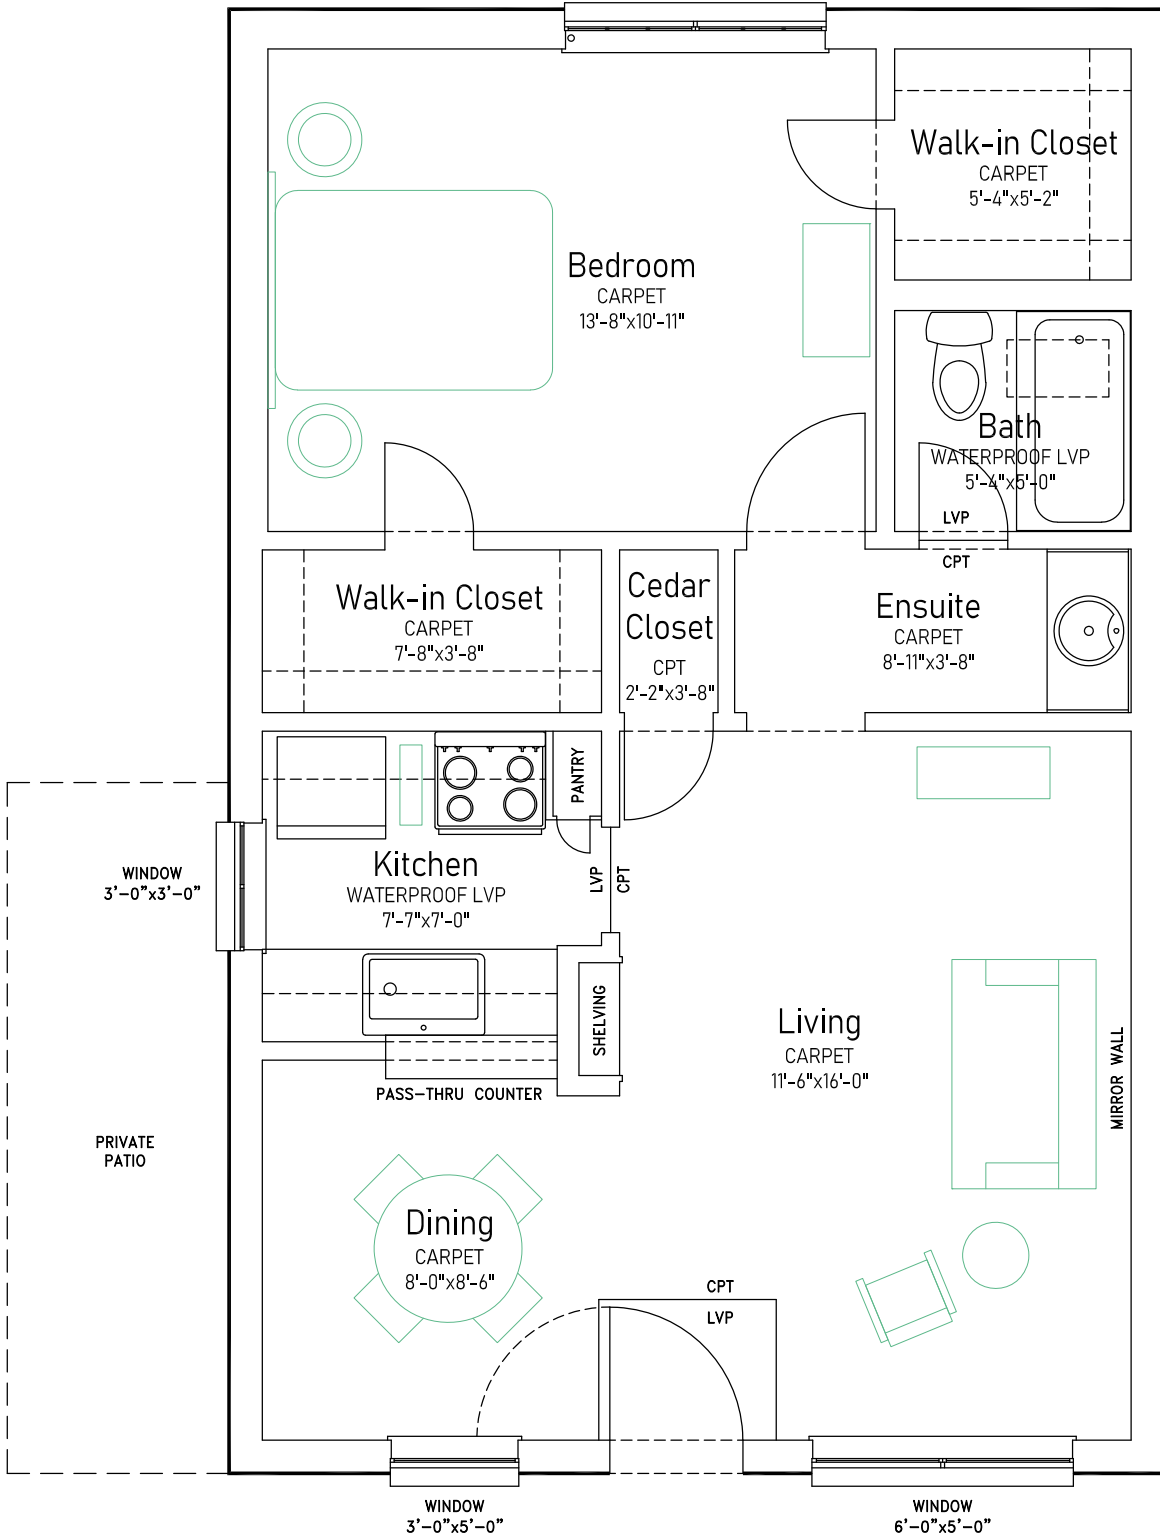

SOUTHERN EXPOSURE

WINDOW
6'-0"x5'-0"

421 Emerson St. #4

EMERSON CONDOMINIUMS

HOUSTON, TX 77006

21'x33' 693 SF