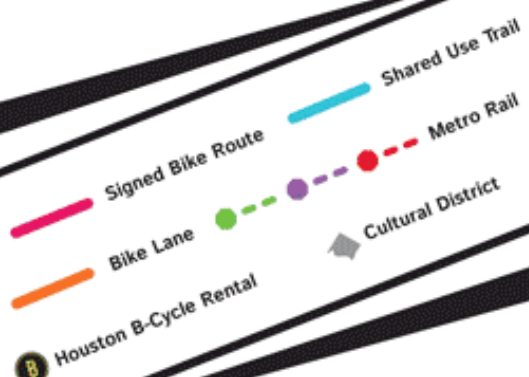

Explore EASTEND

www.eehou.org/tour

PARKS/OUTDOOR

FOR MORE PARKS VISIT: www.eehou.org/parks

Icon	Rank	Name	Address	Count	Scale
1	0	Guadalupe Plaza Park	215 S Jensen Dr	0	0
2	77	Buffalo Bend Nature Park	2300 S Sgt Macario Garcia Dr	22	77
3	25	Tony Marron Park	808 North York	9	25
4	5	Navigation Esplanade	2400-2800 Navigation Blvd	1	5
5	15	Settegast Park	3000 Garrow	5	15
6	35	Jenkins Garden	Harrisburg Blvd @ Lockwood Dr	12	35
7	92	Mason Park	541 S. 75th	31	92
8	40	Eastwood Park	5000 Harrisburg Blvd	13	40
9	38	Bryan Street Pocket Park	300 Bryan	12	38
10	15	Brown Foundation Bike Plaza	2800 Harrisburg Blvd @ Paige	5	15
11	65	Hidalgo Park	7000 JW Peavy Dr	20	65
12	69	Gus Wortham Golf Course	7000 Capital	23	69
13	26	Market Square Park	301 Milam, Houston, TX 77002	9	26
14	25	Discovery Green	1500 McKinney, Houston, TX 77010	9	25