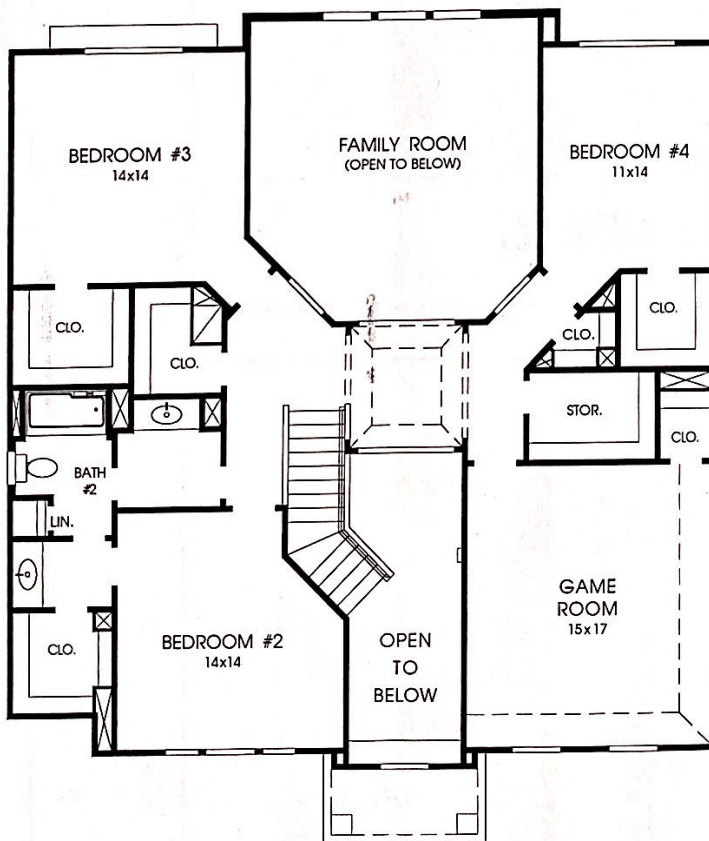

DESIGNS

Plan 3398W

This home contains approximately 3,398 square feet and includes four bedrooms and two and a half baths.

Note: The Options shown on this brochure are available at an additional cost.