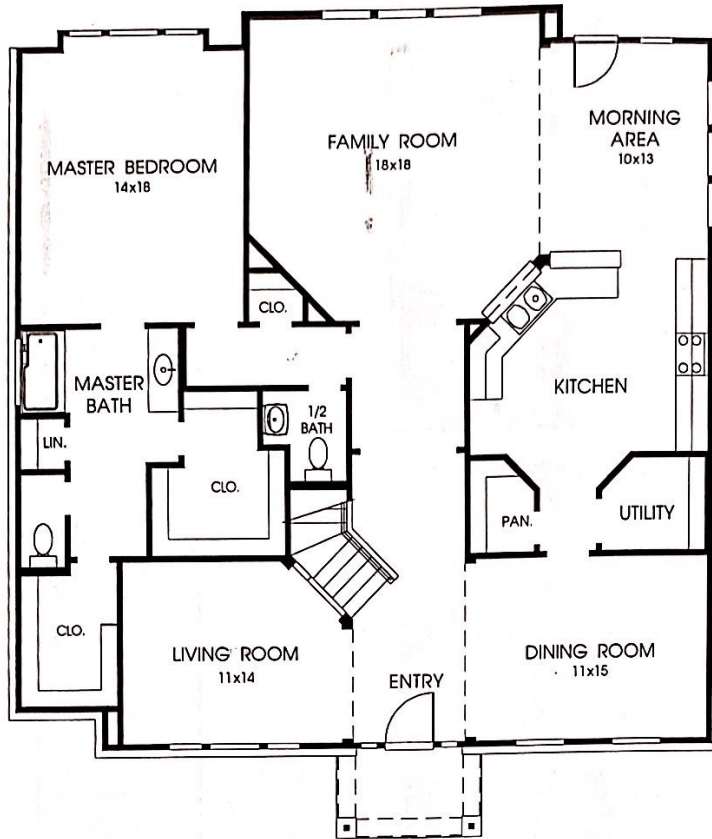

DESIGNS

Plan 3398W

This home contains approximately 3,398 square feet and includes four bedrooms and two and a half baths.

Note: The Options shown on this brochure are available at an additional cost.