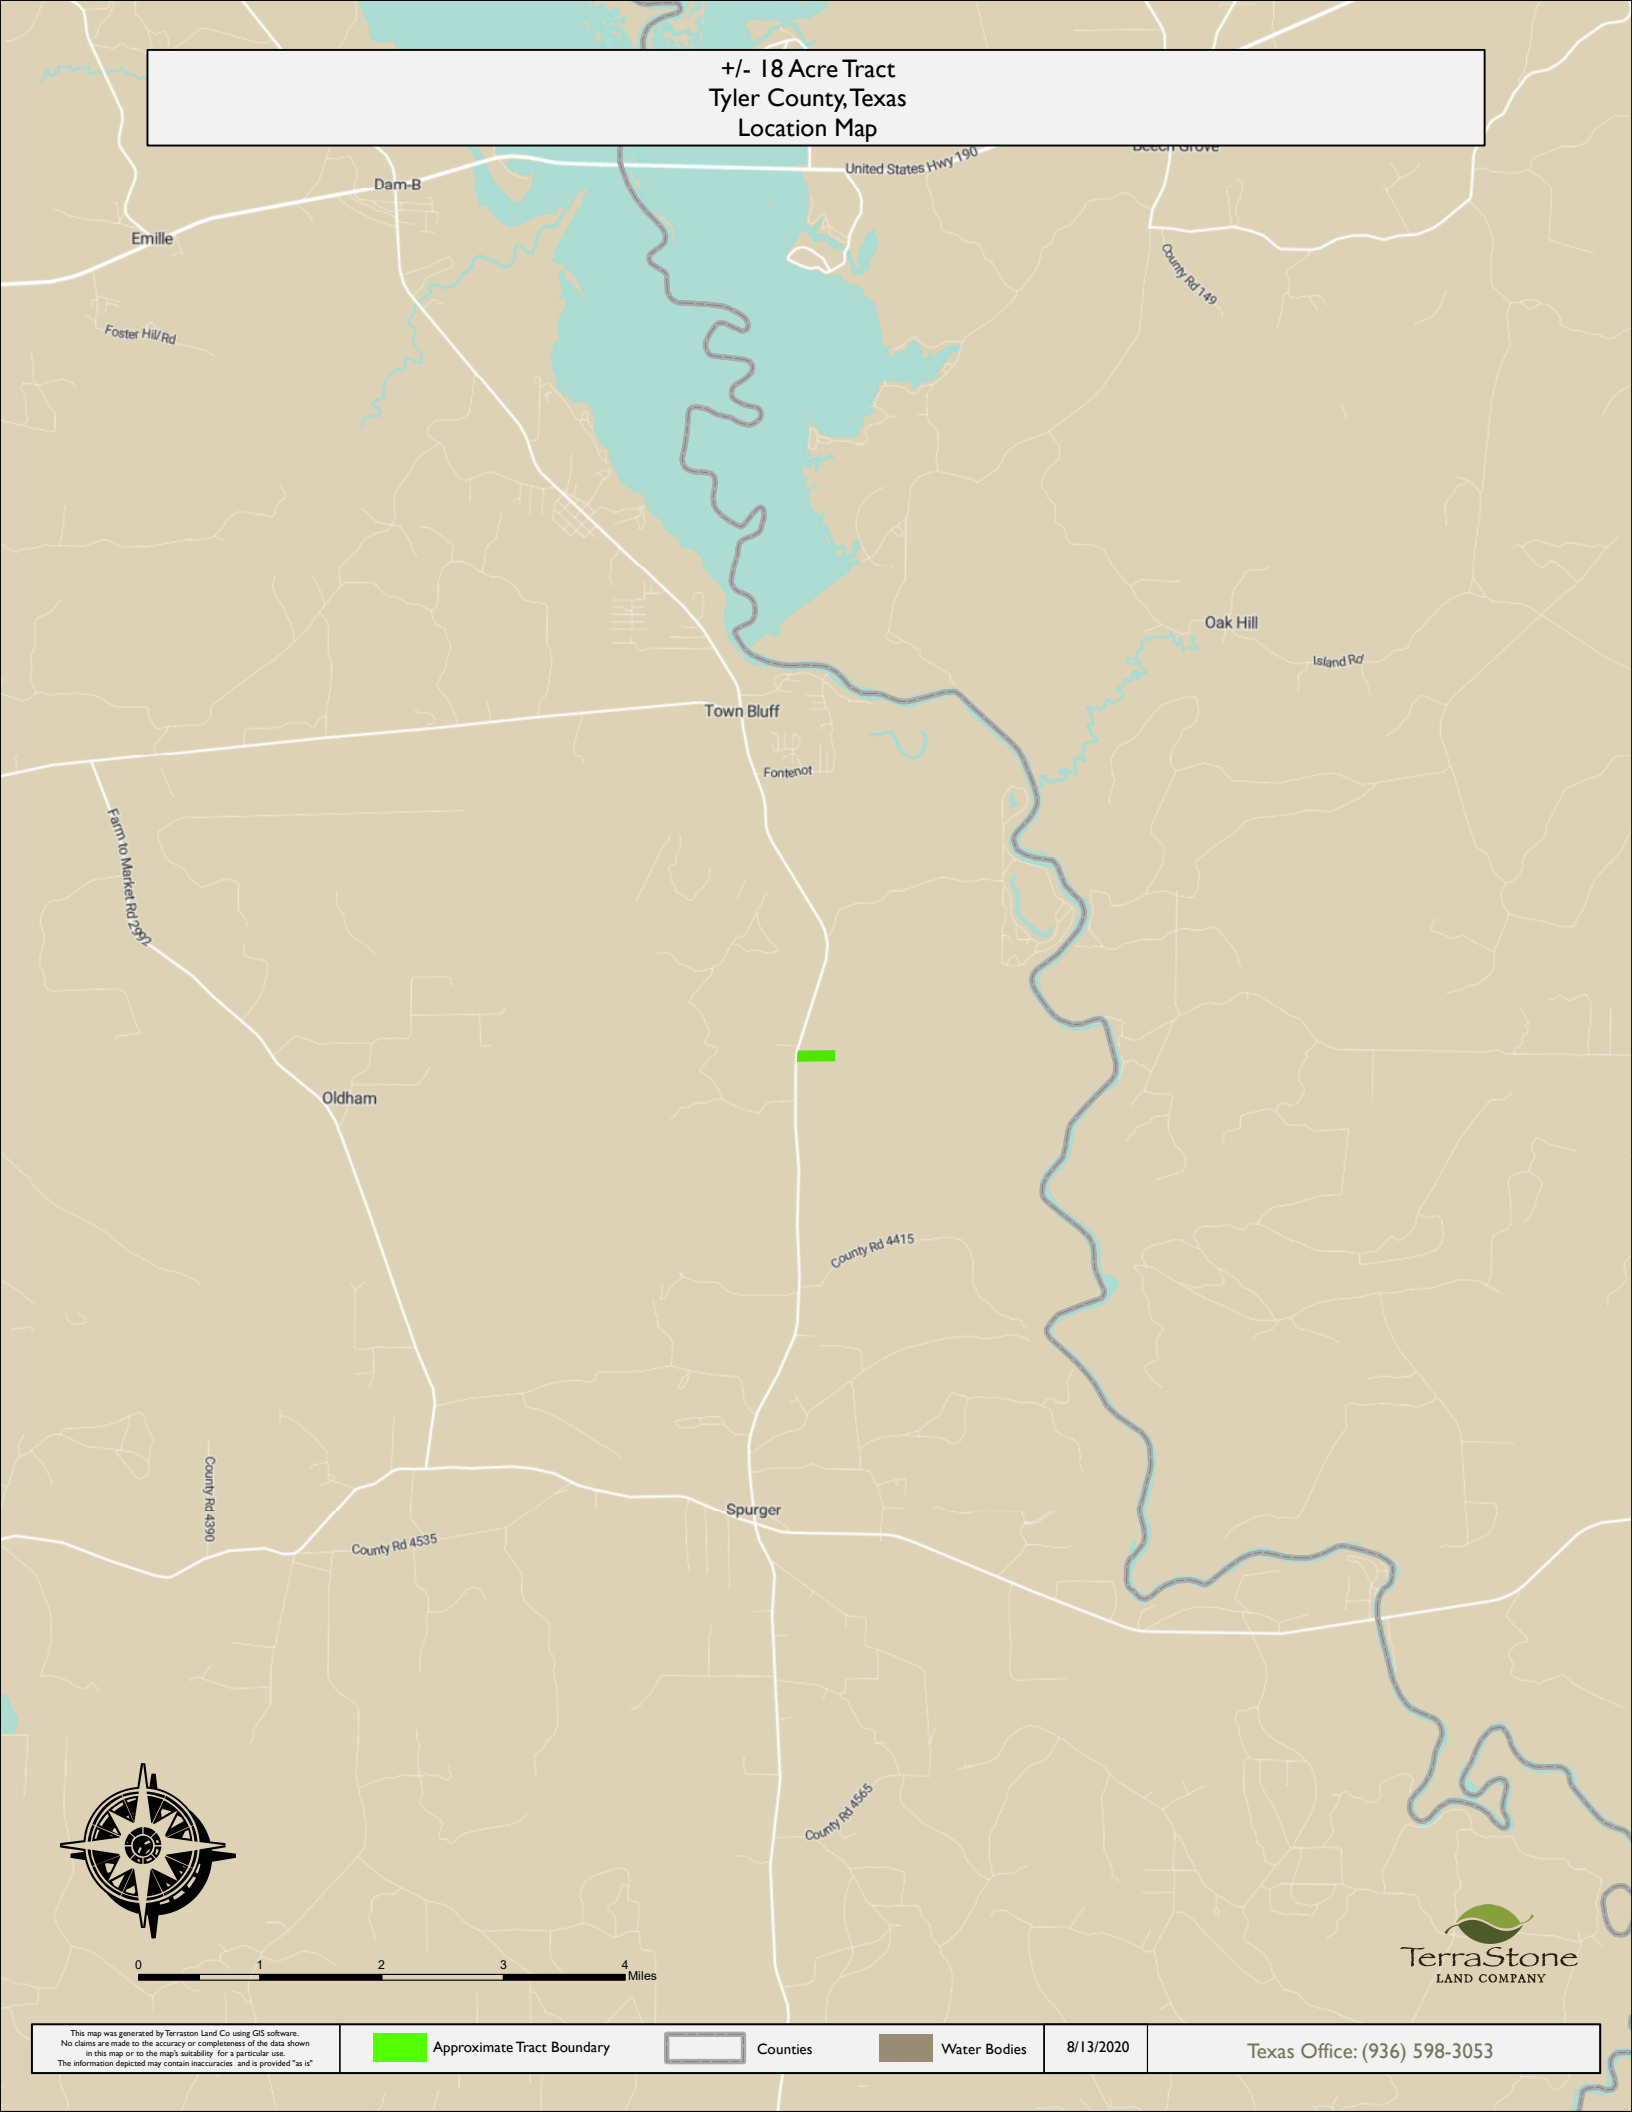

**+/- 18 Acre Tract
Tyler County, Texas
Location Map**

Approximate Tract Boundary

Counties

Water Bodies

8/13/2020

Texas Office: (936) 598-3053