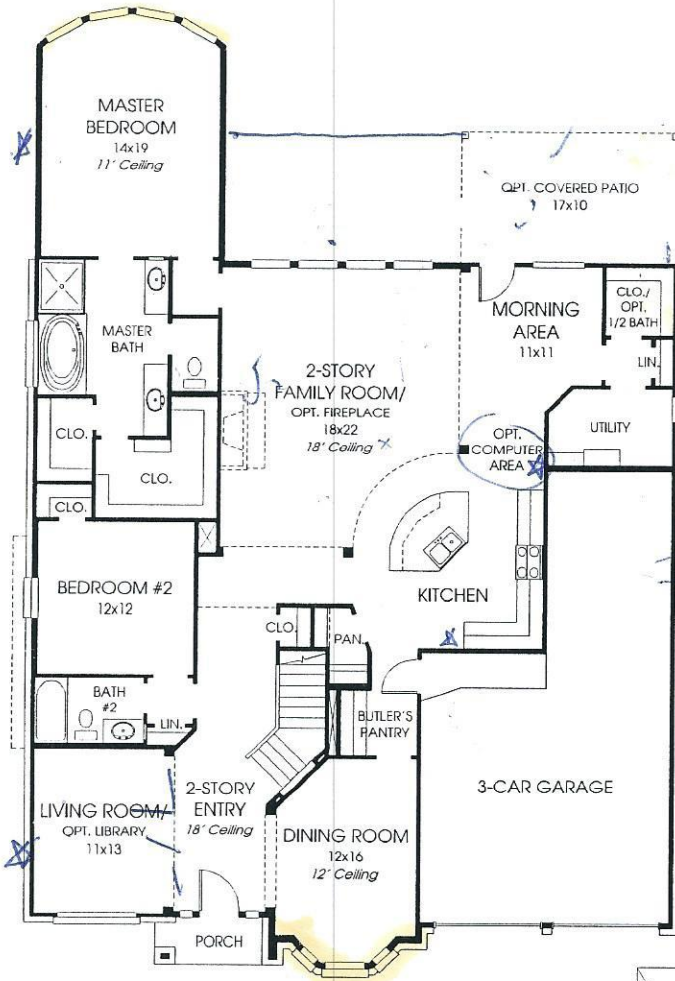

DESIGNS

Design 3384W

This home contains approximately 3,384 square feet and includes four bedrooms and three and a half baths.