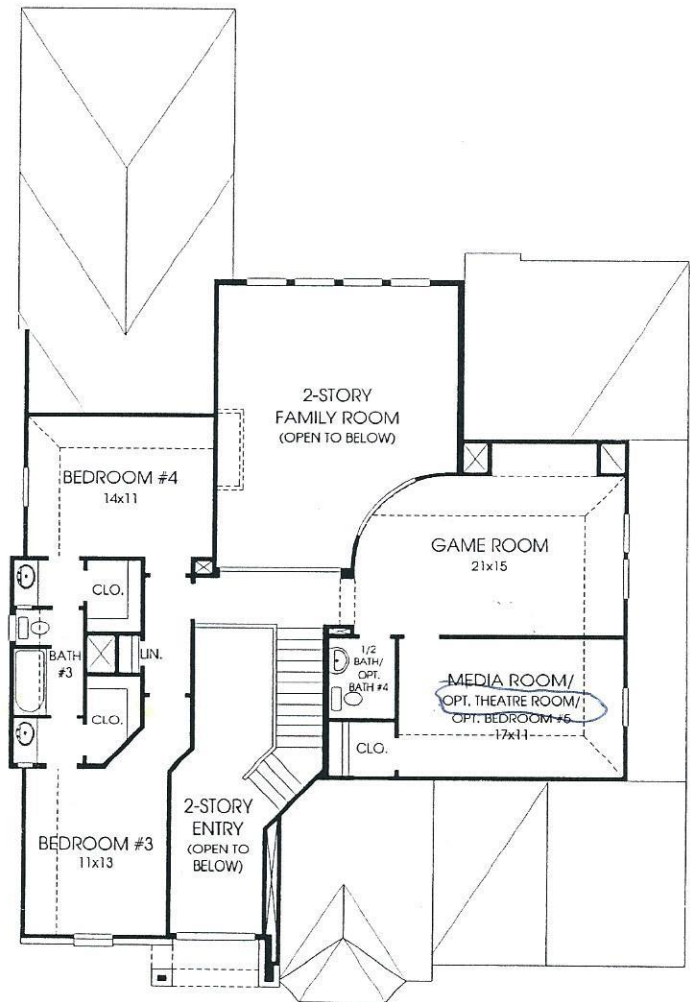

Note: Any options listed on this brochure are available at an additional cost.