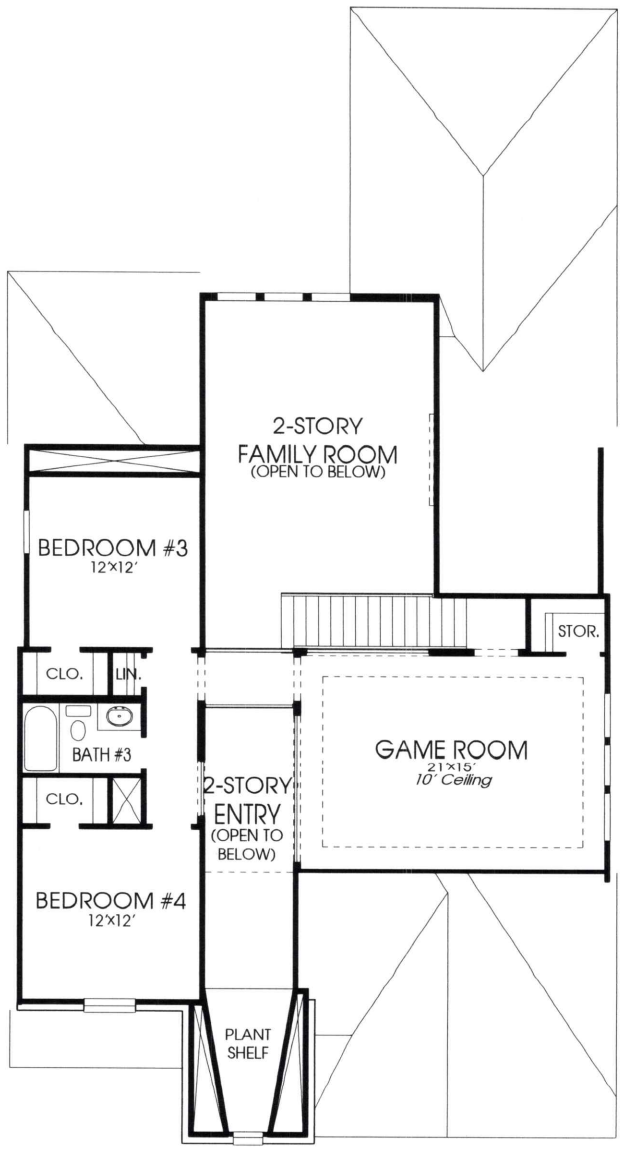

DESIGNS

Design 2797W

This home contains approximately 2,797 square feet.*

*See Page 2 for Details and Disclaimers.
© Perry Homes, LLC 2019

10/23/2019 12:58:57 PM
(50' CL)