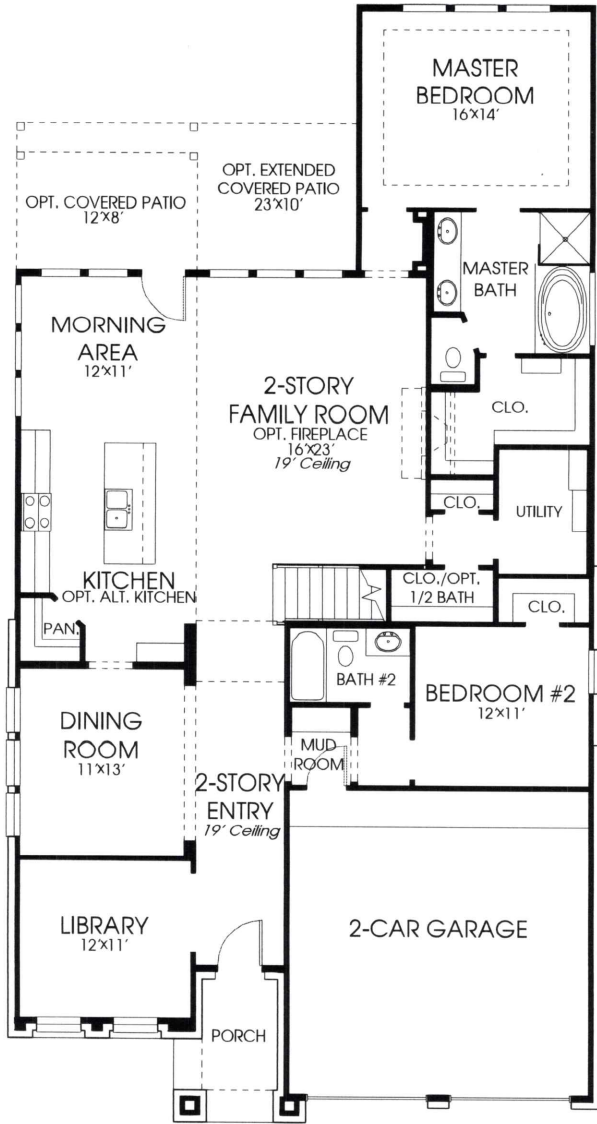

DESIGNS

Design 2797W

This home contains approximately 2,797 square feet.*

*See Page 2 for Details and Disclaimers.
© Perry Homes, LLC 2019

10/23/2019 12:58:57 PM
(50' CL)