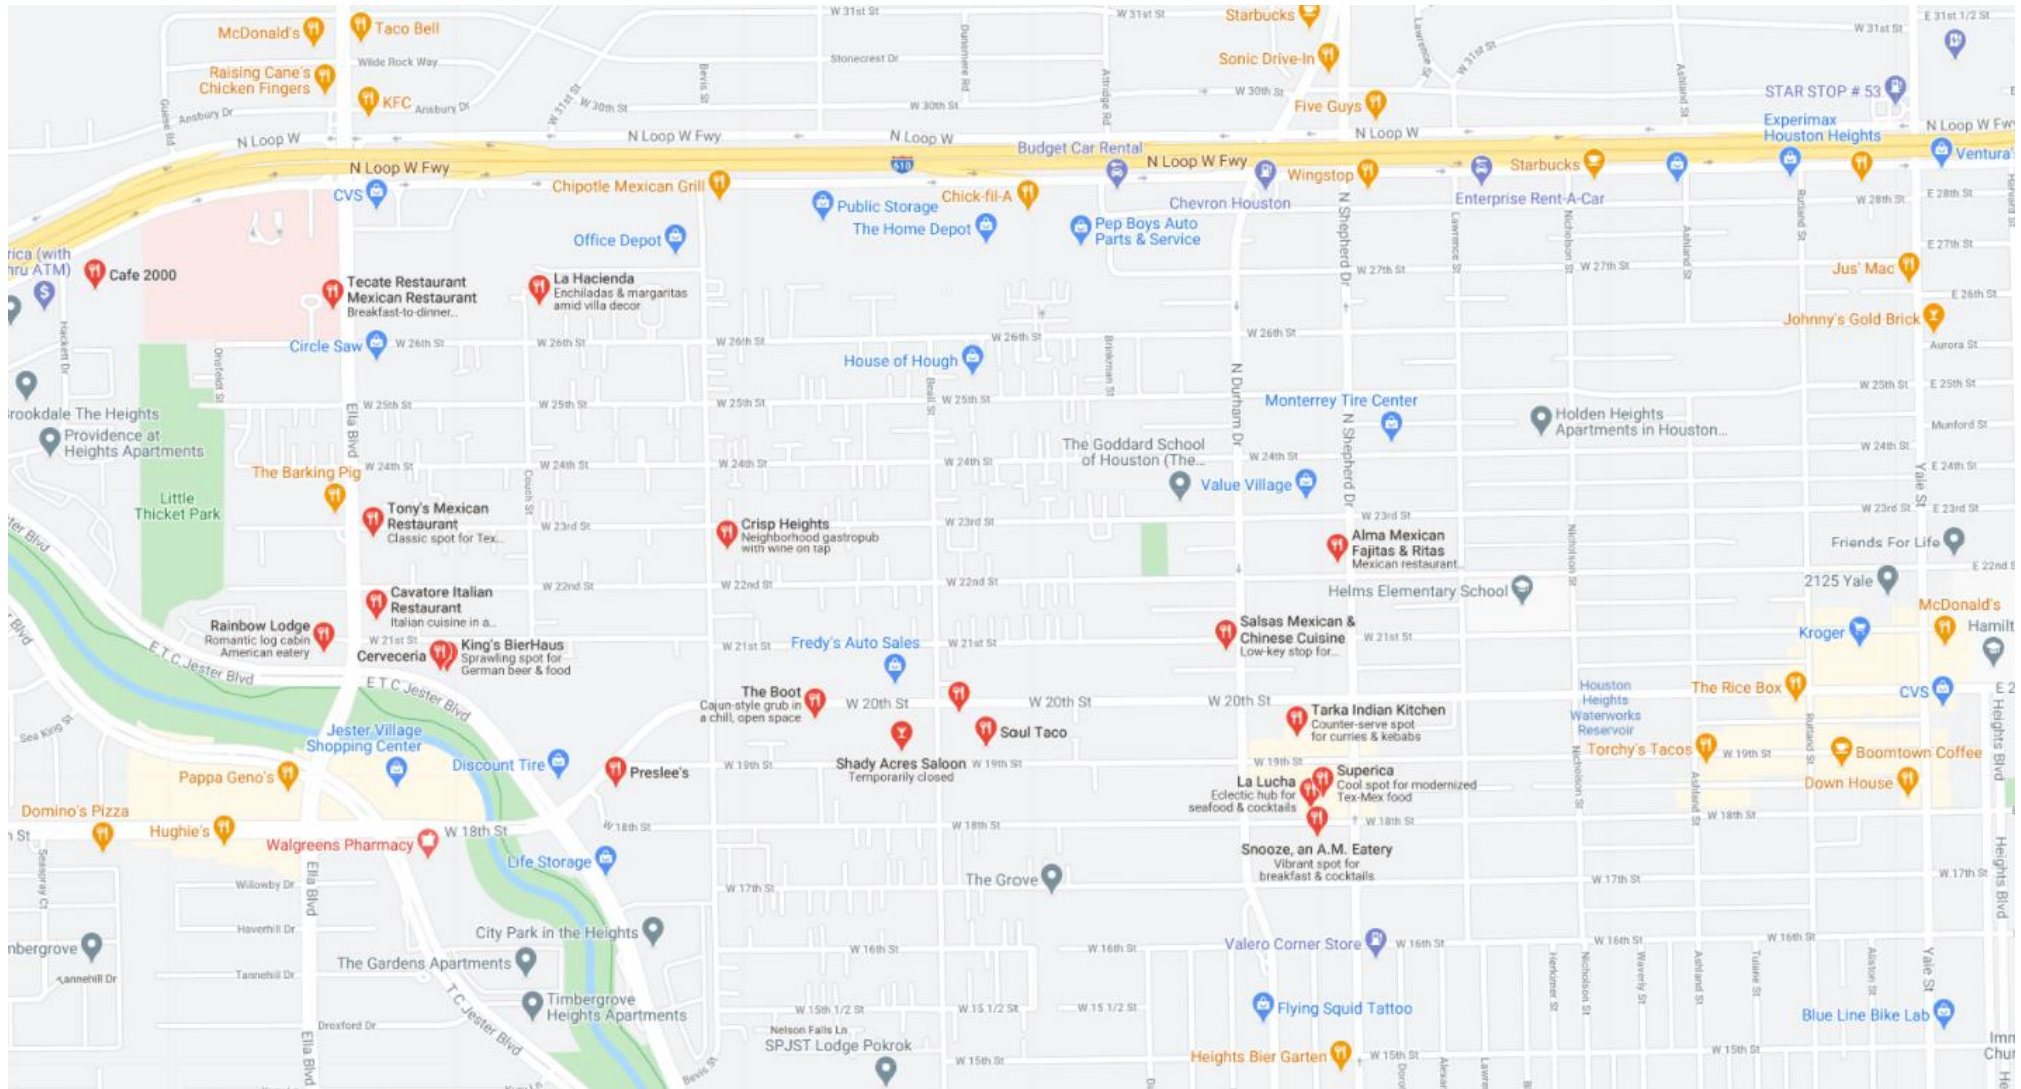

SHADY ACRES RESTAURANTS & SHOPS

<https://rem.ax/32vROxV>

RE/MAX
UNIVERSAL

Ashley: 832-689-7830 Tim: 832-656-9388 Office: 281-869-6100