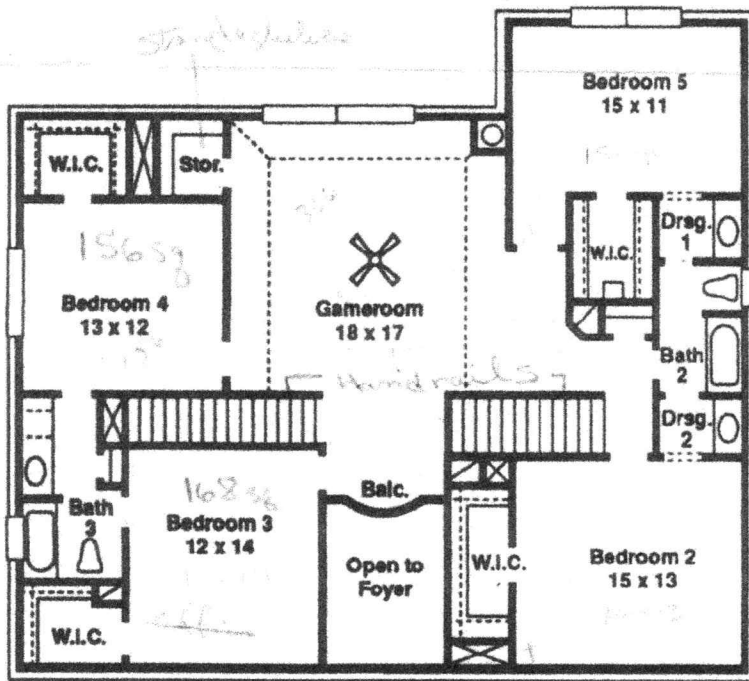

# The Windemere

5 bedroom / 3½ bath / formal living room or optional study / formal dining room / family room / breakfast room / gameroom / detached garage

- 2 story entry with plant ledge above door
- Formal living room has an option for a private study
- Formal dining room has direct access to large kitchen
- Convenient second staircase in kitchen
- Airy kitchen with room for multiple cooks
- Open kitchen, breakfast and family room perfect for the family
- Master bath has glass block enclosed shower and glass block tub window, separate vanities, walk-in closets and a private commode room
- Spacious gameroom with storage closet and balcony overlooking entry
- Walk-in closets in all secondary bedrooms