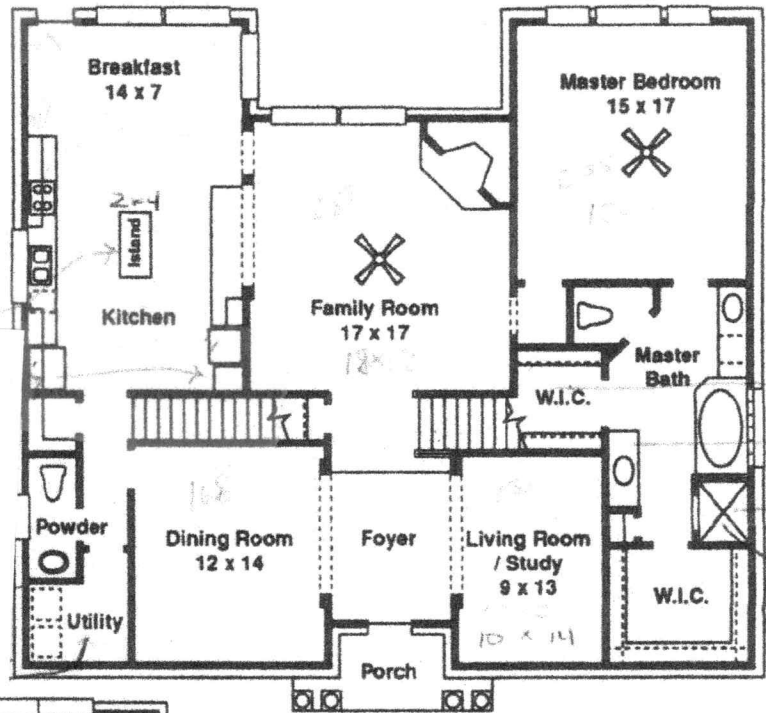

# The Windemere

5 bedroom / 3½ bath / formal living room or optional study / formal dining room / family room / breakfast room / gameroom / detached garage

- 2 story entry with plant ledge above door
- Formal living room has an option for a private study
- Formal dining room has direct access to large kitchen
- Convenient second staircase in kitchen
- Airy kitchen with room for multiple cooks
- Open kitchen, breakfast and family room perfect for the family
- Master bath has glass block enclosed shower and glass block tub window, separate vanities, walk-in closets and a private commode room
- Spacious gameroom with storage closet and balcony overlooking entry
- Walk-in closets in all secondary bedrooms