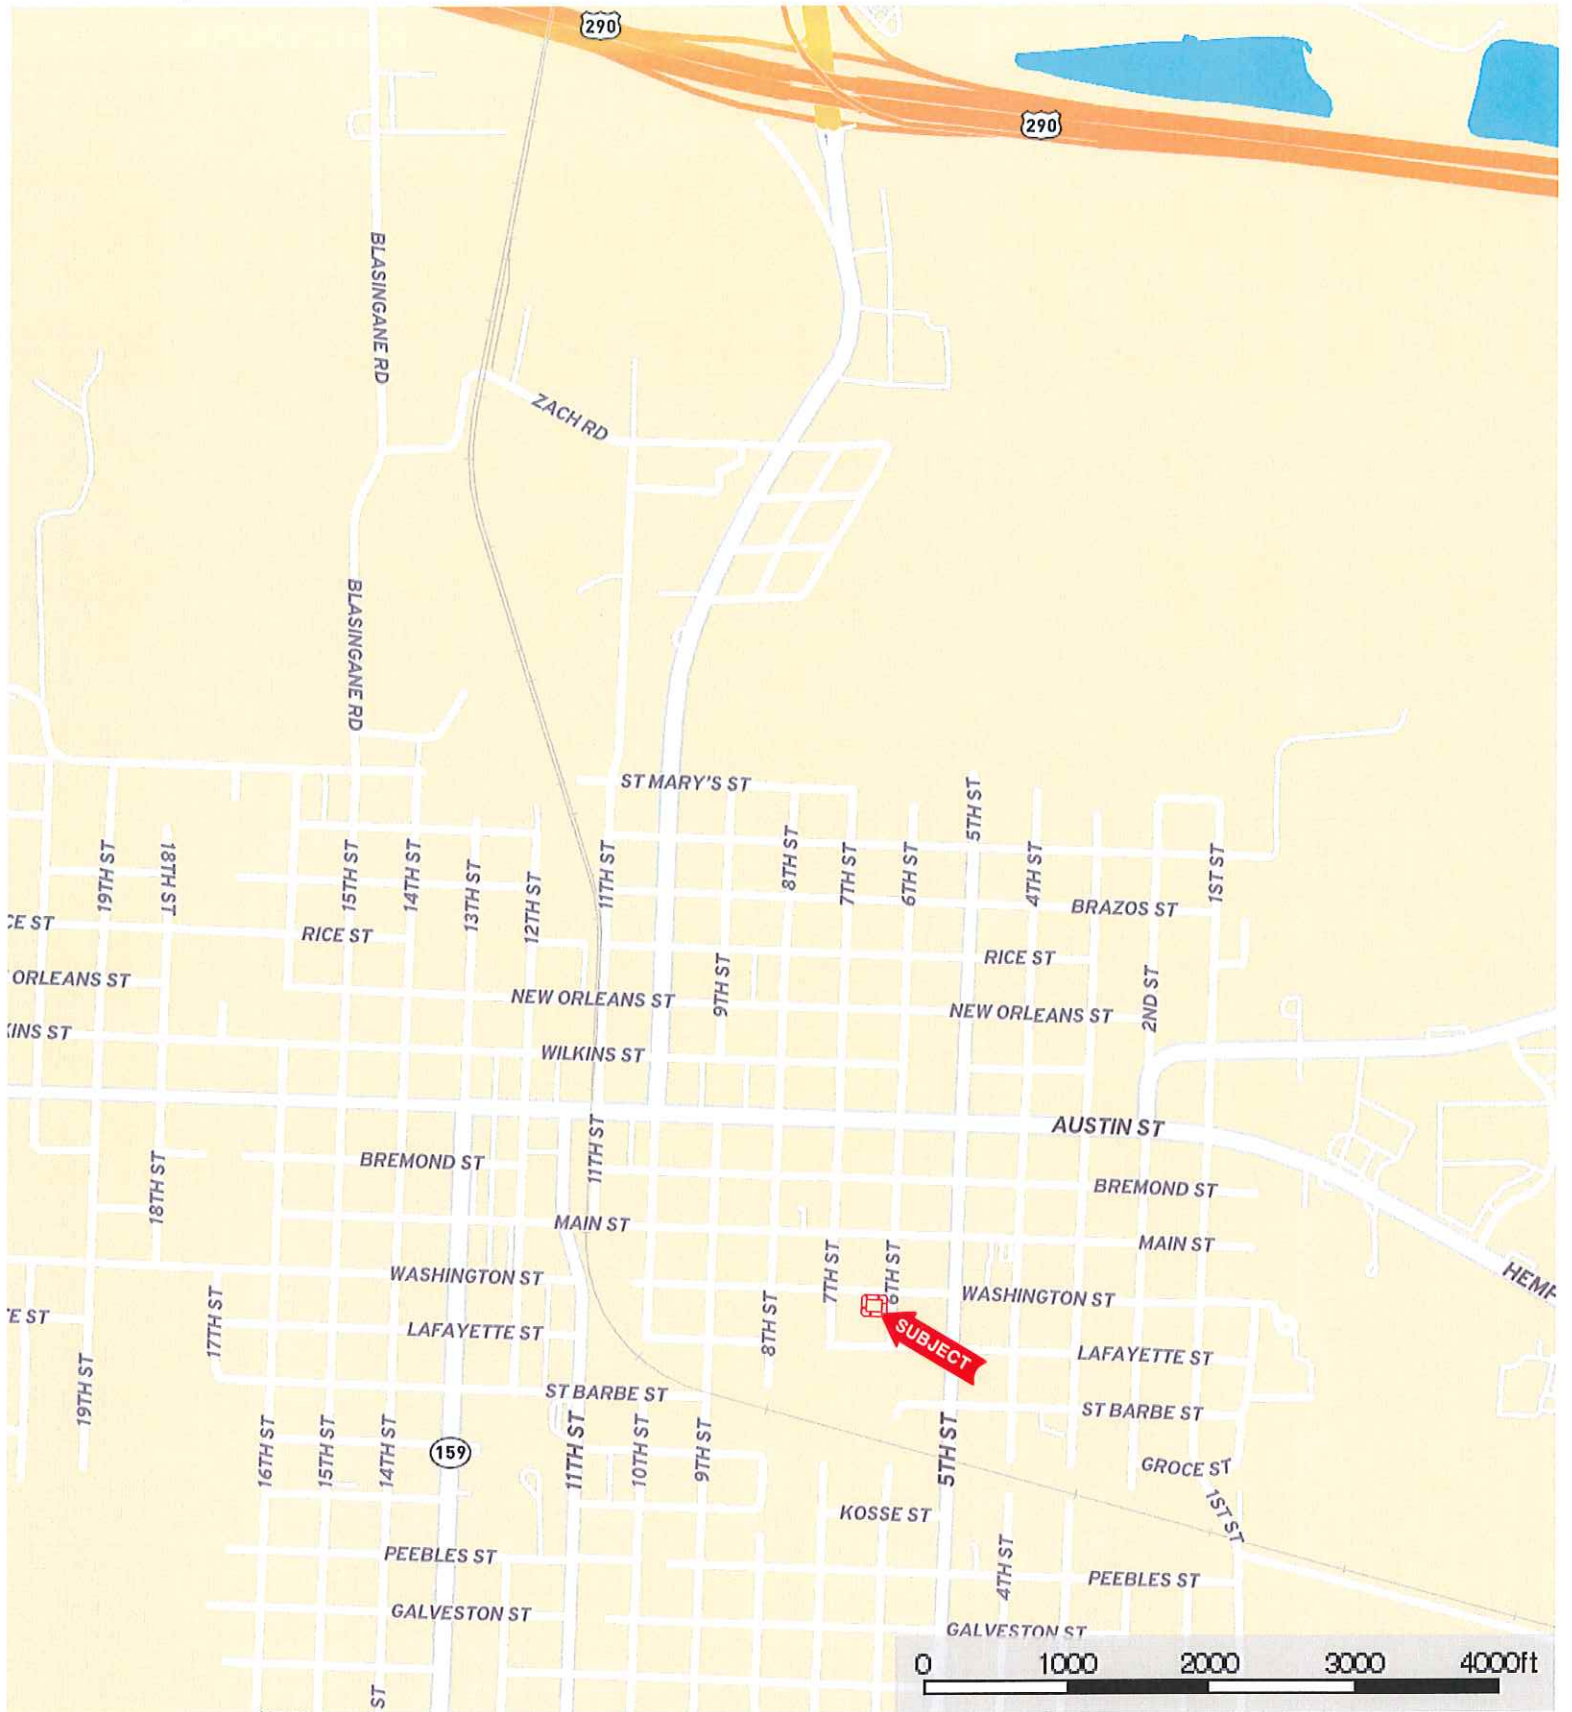

1111 Sixth St.
Waller County, Texas, AC +/-

 Boundary

1111 Sixth St.
Waller County, Texas, AC +/-

 Boundary

1111 Sixth St.
Waller County, Texas, AC +/-

- Boundary
- 100 Year Floodplain
- 500 Year Floodplain
- Floodway
- Special
- Unmapped/ Not Included