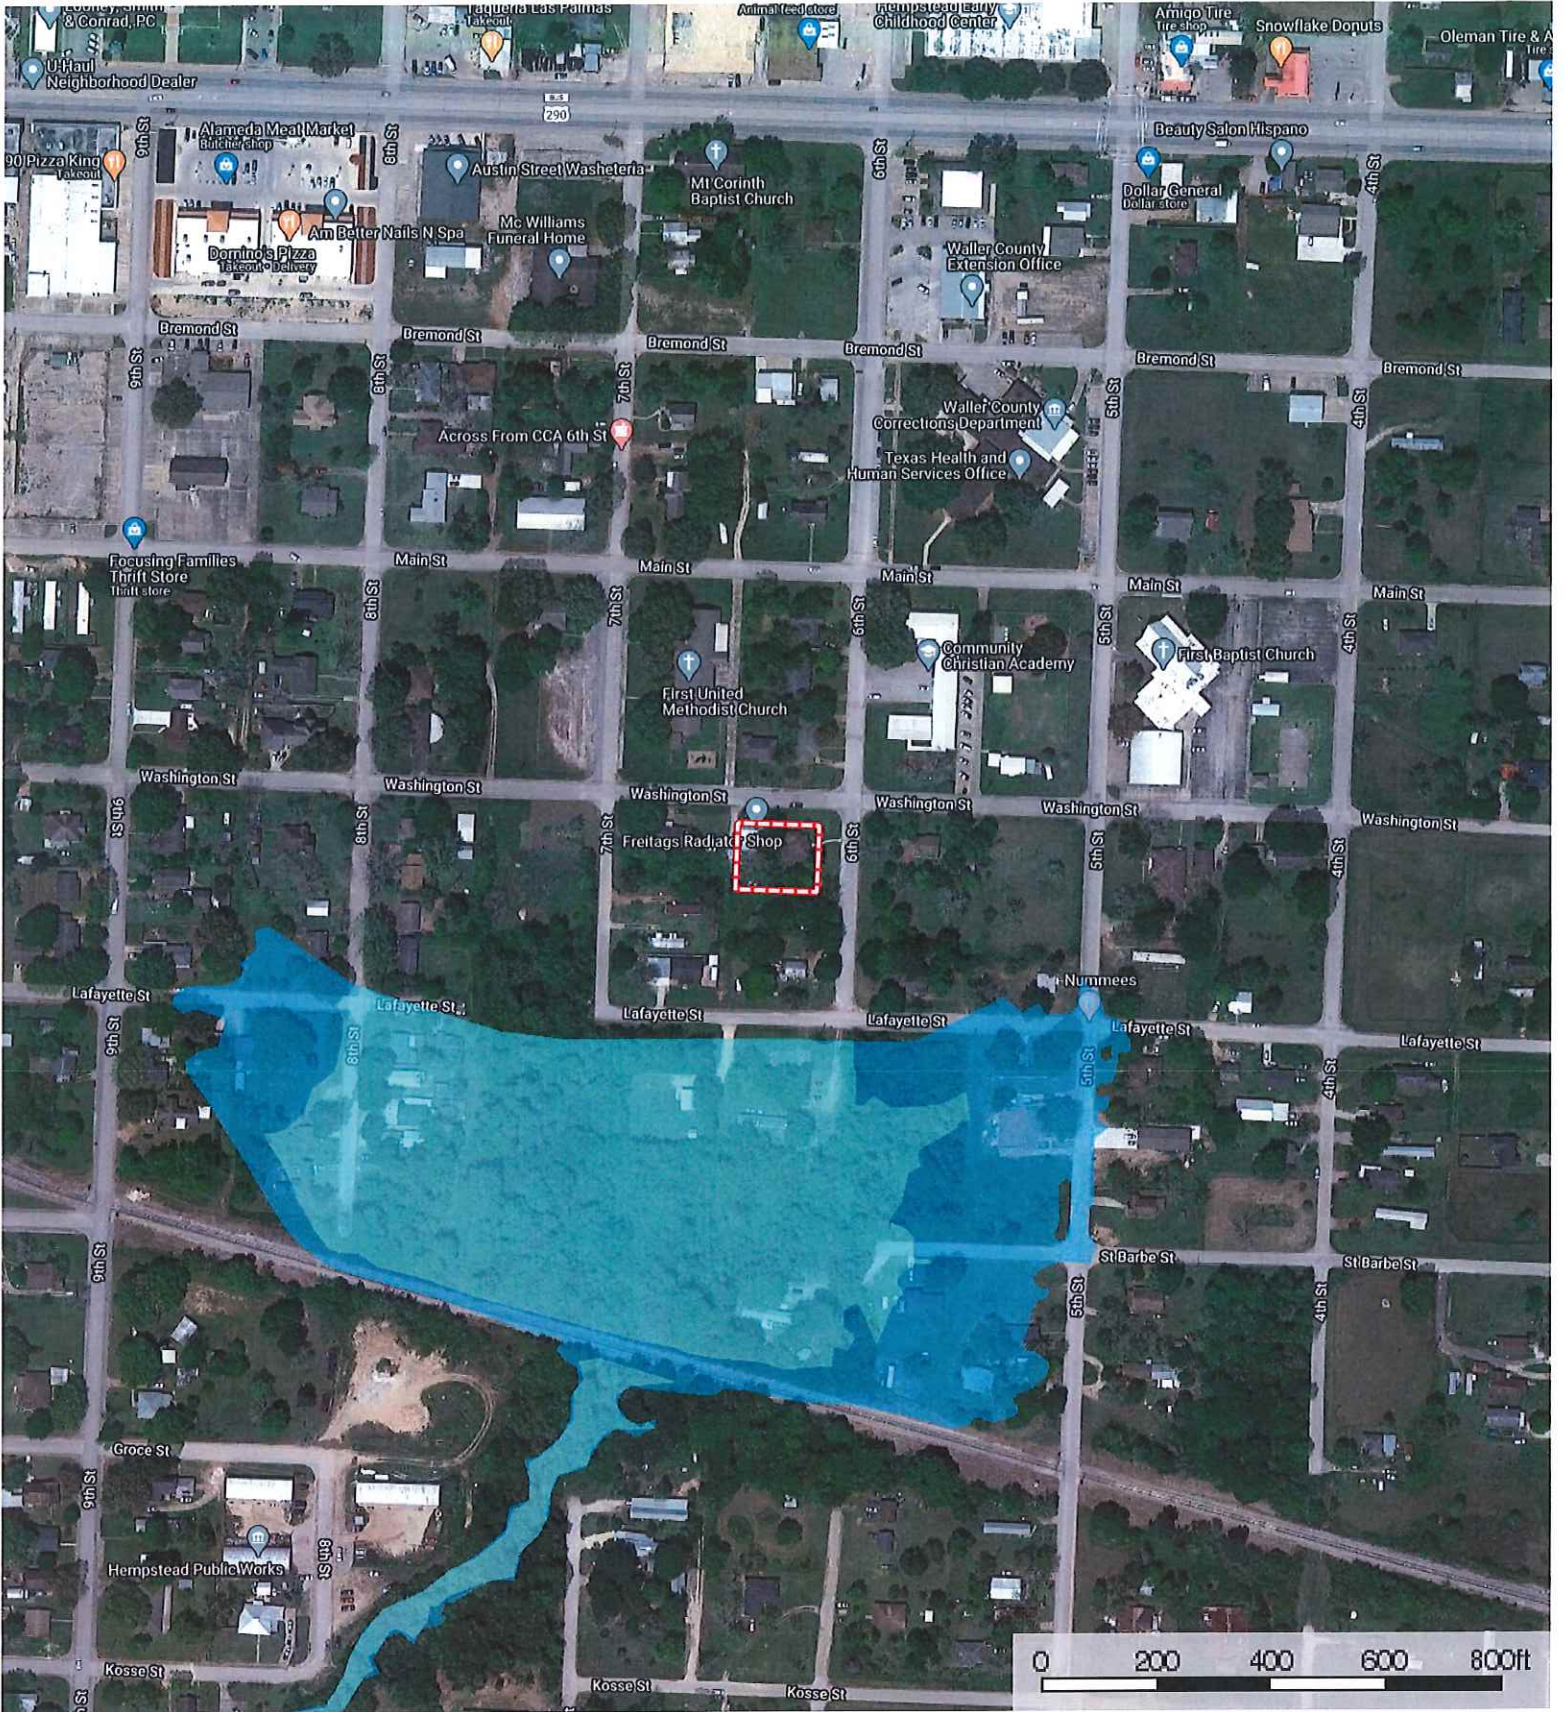

1111 Sixth St.
Waller County, Texas, AC +/-

 Boundary

1111 Sixth St.
Waller County, Texas, AC +/-

 Boundary

1111 Sixth St.
Waller County, Texas, AC +/-

- Boundary
- 100 Year Floodplain
- 500 Year Floodplain
- Floodway
- Special
- Unmapped/ Not Included