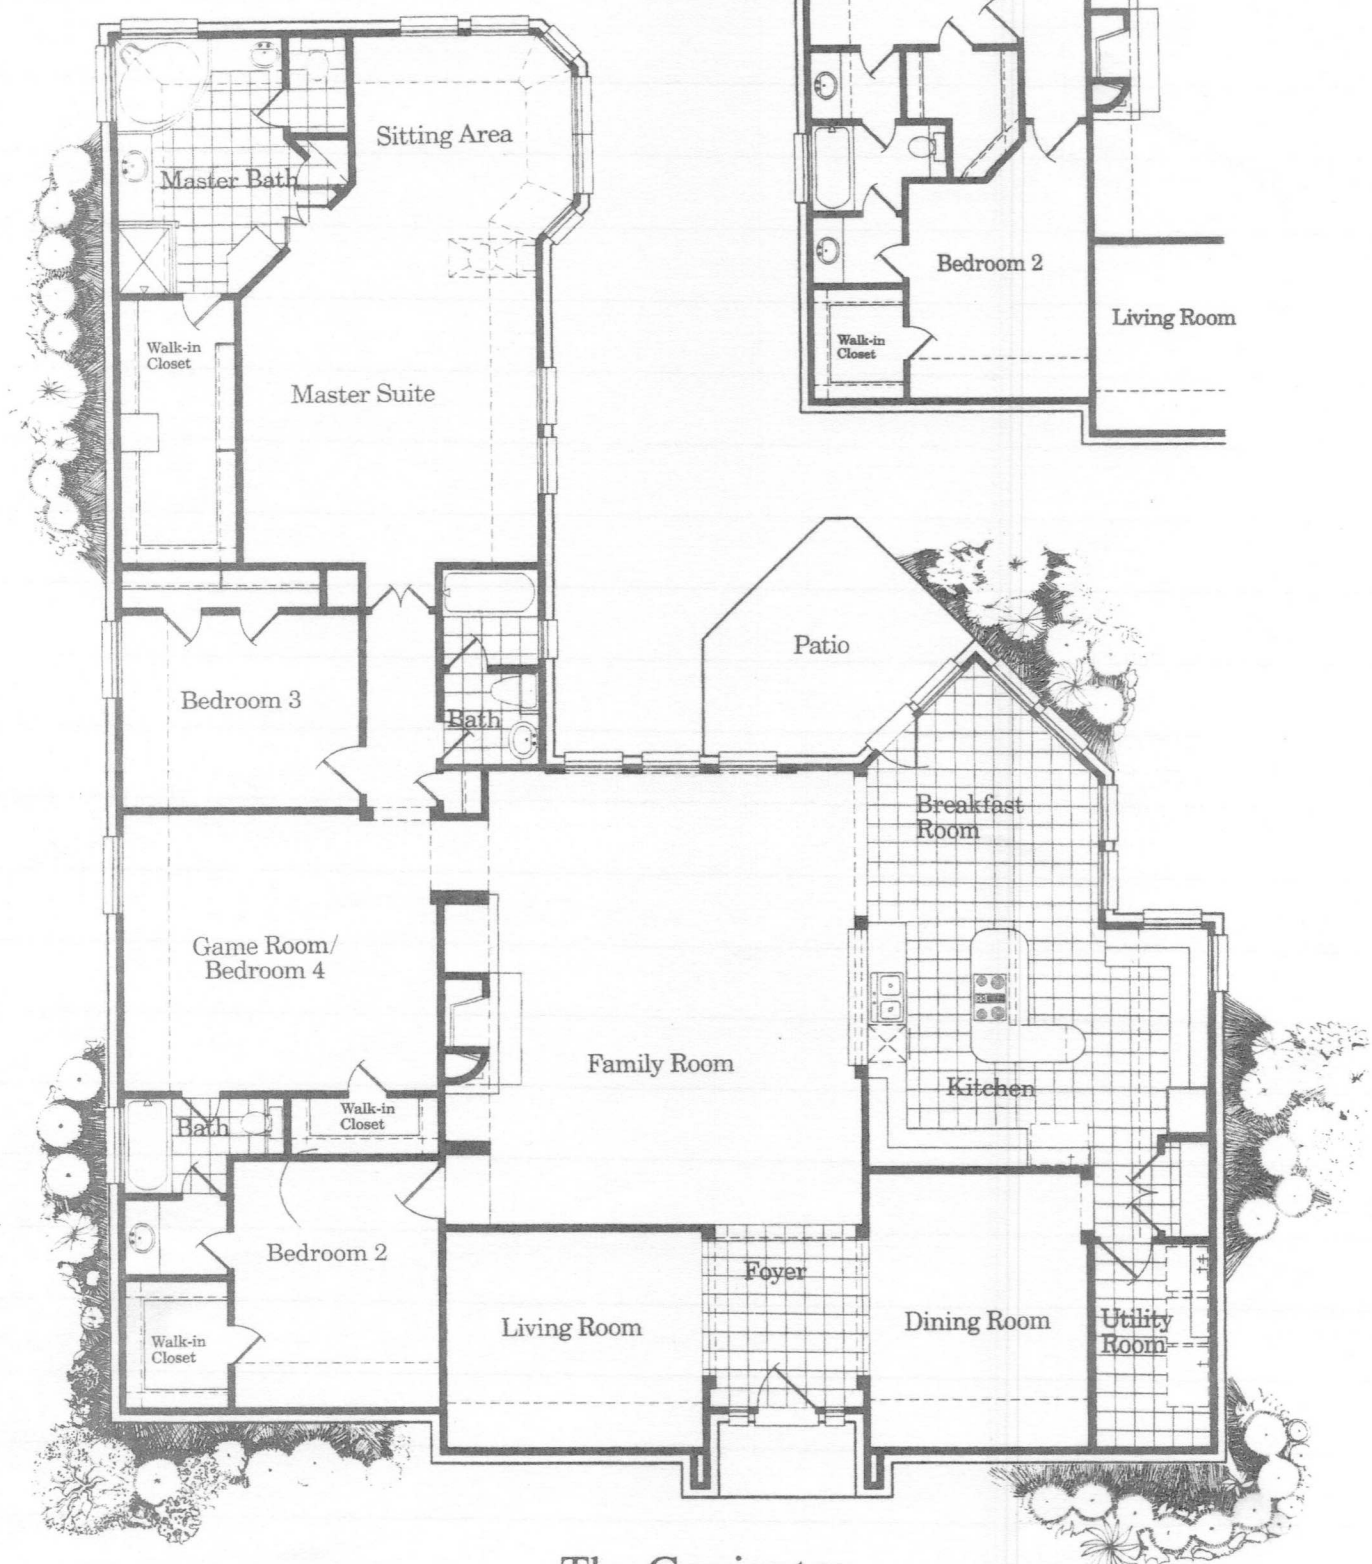

American Classic
Turned

D·R·HORTON®
CUSTOM HOMES

The Carrington

Plan 509
Approx. 3023 Sq. Ft.

These floorplans are artist's renderings and may be subject to changes and modifications. Room dimensions are approximate sizes. Revised 02/21/96