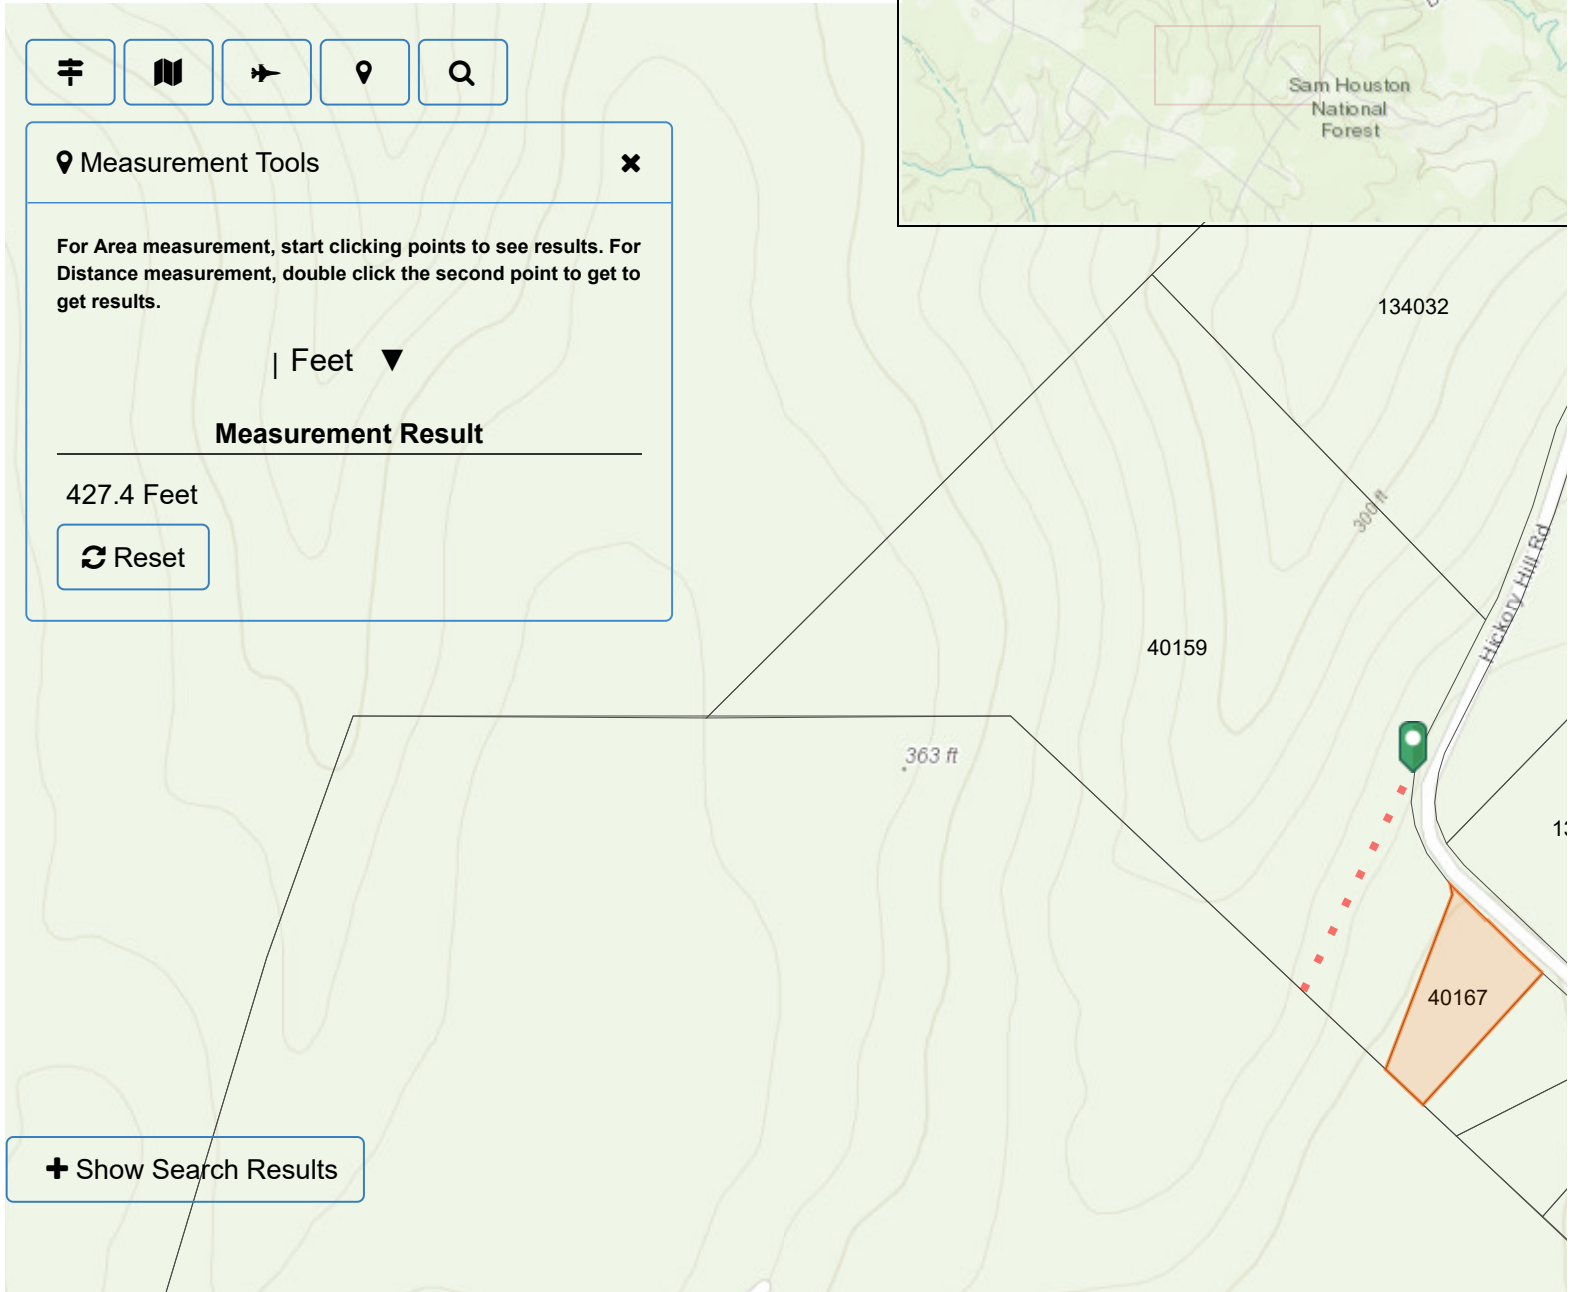

Measurement Tools ✕

For Area measurement, start clicking points to see results. For Distance measurement, double click the second point to get results.

| Feet ▼

Measurement Result

427.4 Feet

↻ Reset

+ Show Search Results