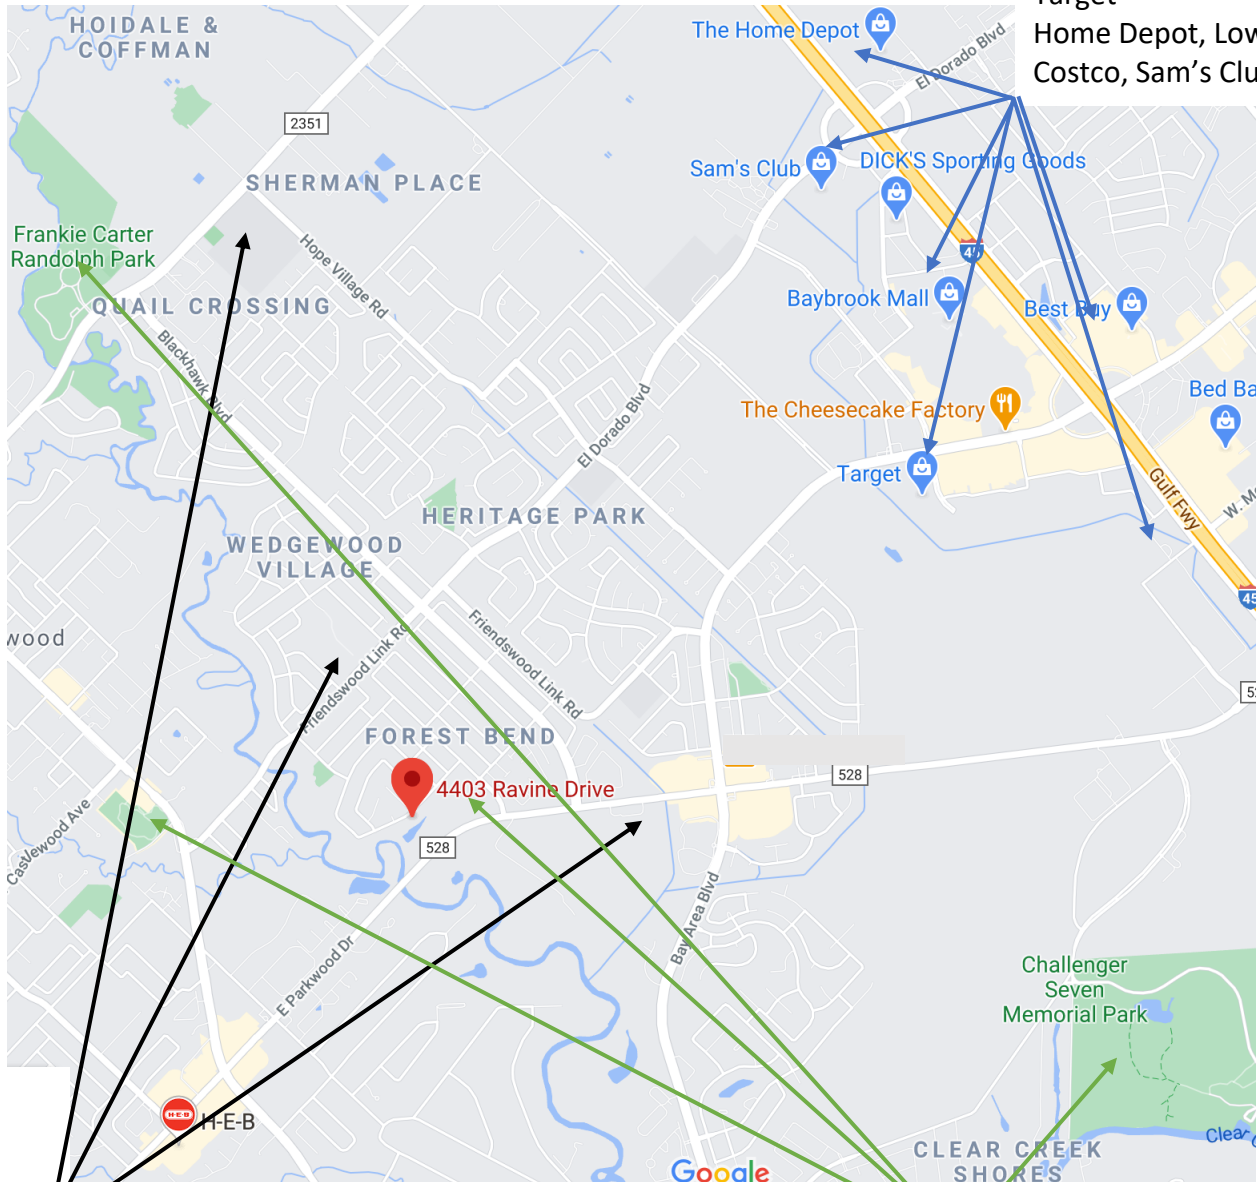

LOCATION, LOCATION LOCATION

4403 Ravine Dr, Friendswood

Conveniently located

Shopping/restaurants

- Baybrook Mall
- Target
- Home Depot, Lowes
- Costco, Sam's Club

Schools:

- Wedgewood Elementary
- Brookside Intermediate
- Clear Brook HS

Parks

- Forest Bend Community Park
- Challenger Seven Memorial Park
- Stevenson Park
- Frankie Carter Randolph Park