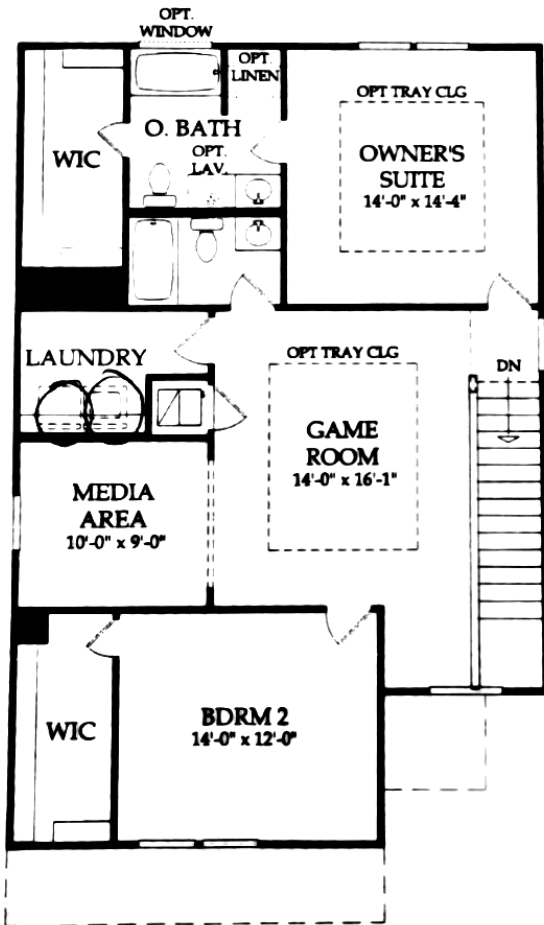

# the Lincoln

2,029 SQ. FT. ■ 3-4 Bedrooms ■ 3 Bathrooms

**Second Floor**

**First Floor**

Elevations shown are artist's concepts. Floorplans may vary per elevation. Room sizes vary per elevation. Centex reserves the right to make changes without notice or prior obligation. Square footage is approximate. ©2013 Centex Homes. All rights reserved.