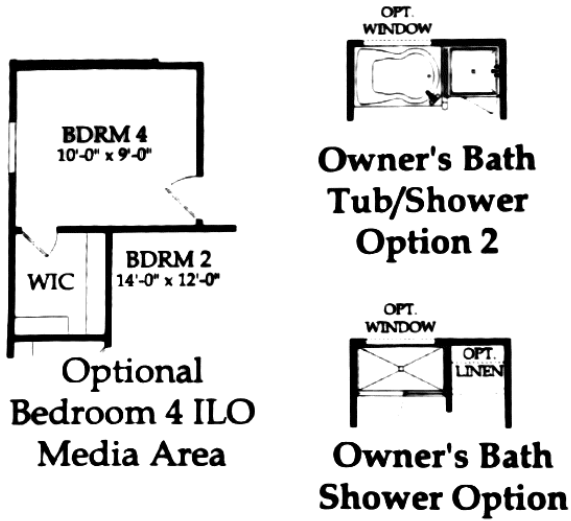

# the Lincoln

2,029 SQ. FT. ■ 3-4 Bedrooms ■ 3 Bathrooms

**Second Floor**

**First Floor**

Elevations shown are artist's concepts. Floorplans may vary per elevation. Room sizes vary per elevation. Centex reserves the right to make changes without notice or prior obligation. Square footage is approximate. ©2013 Centex Homes. All rights reserved.