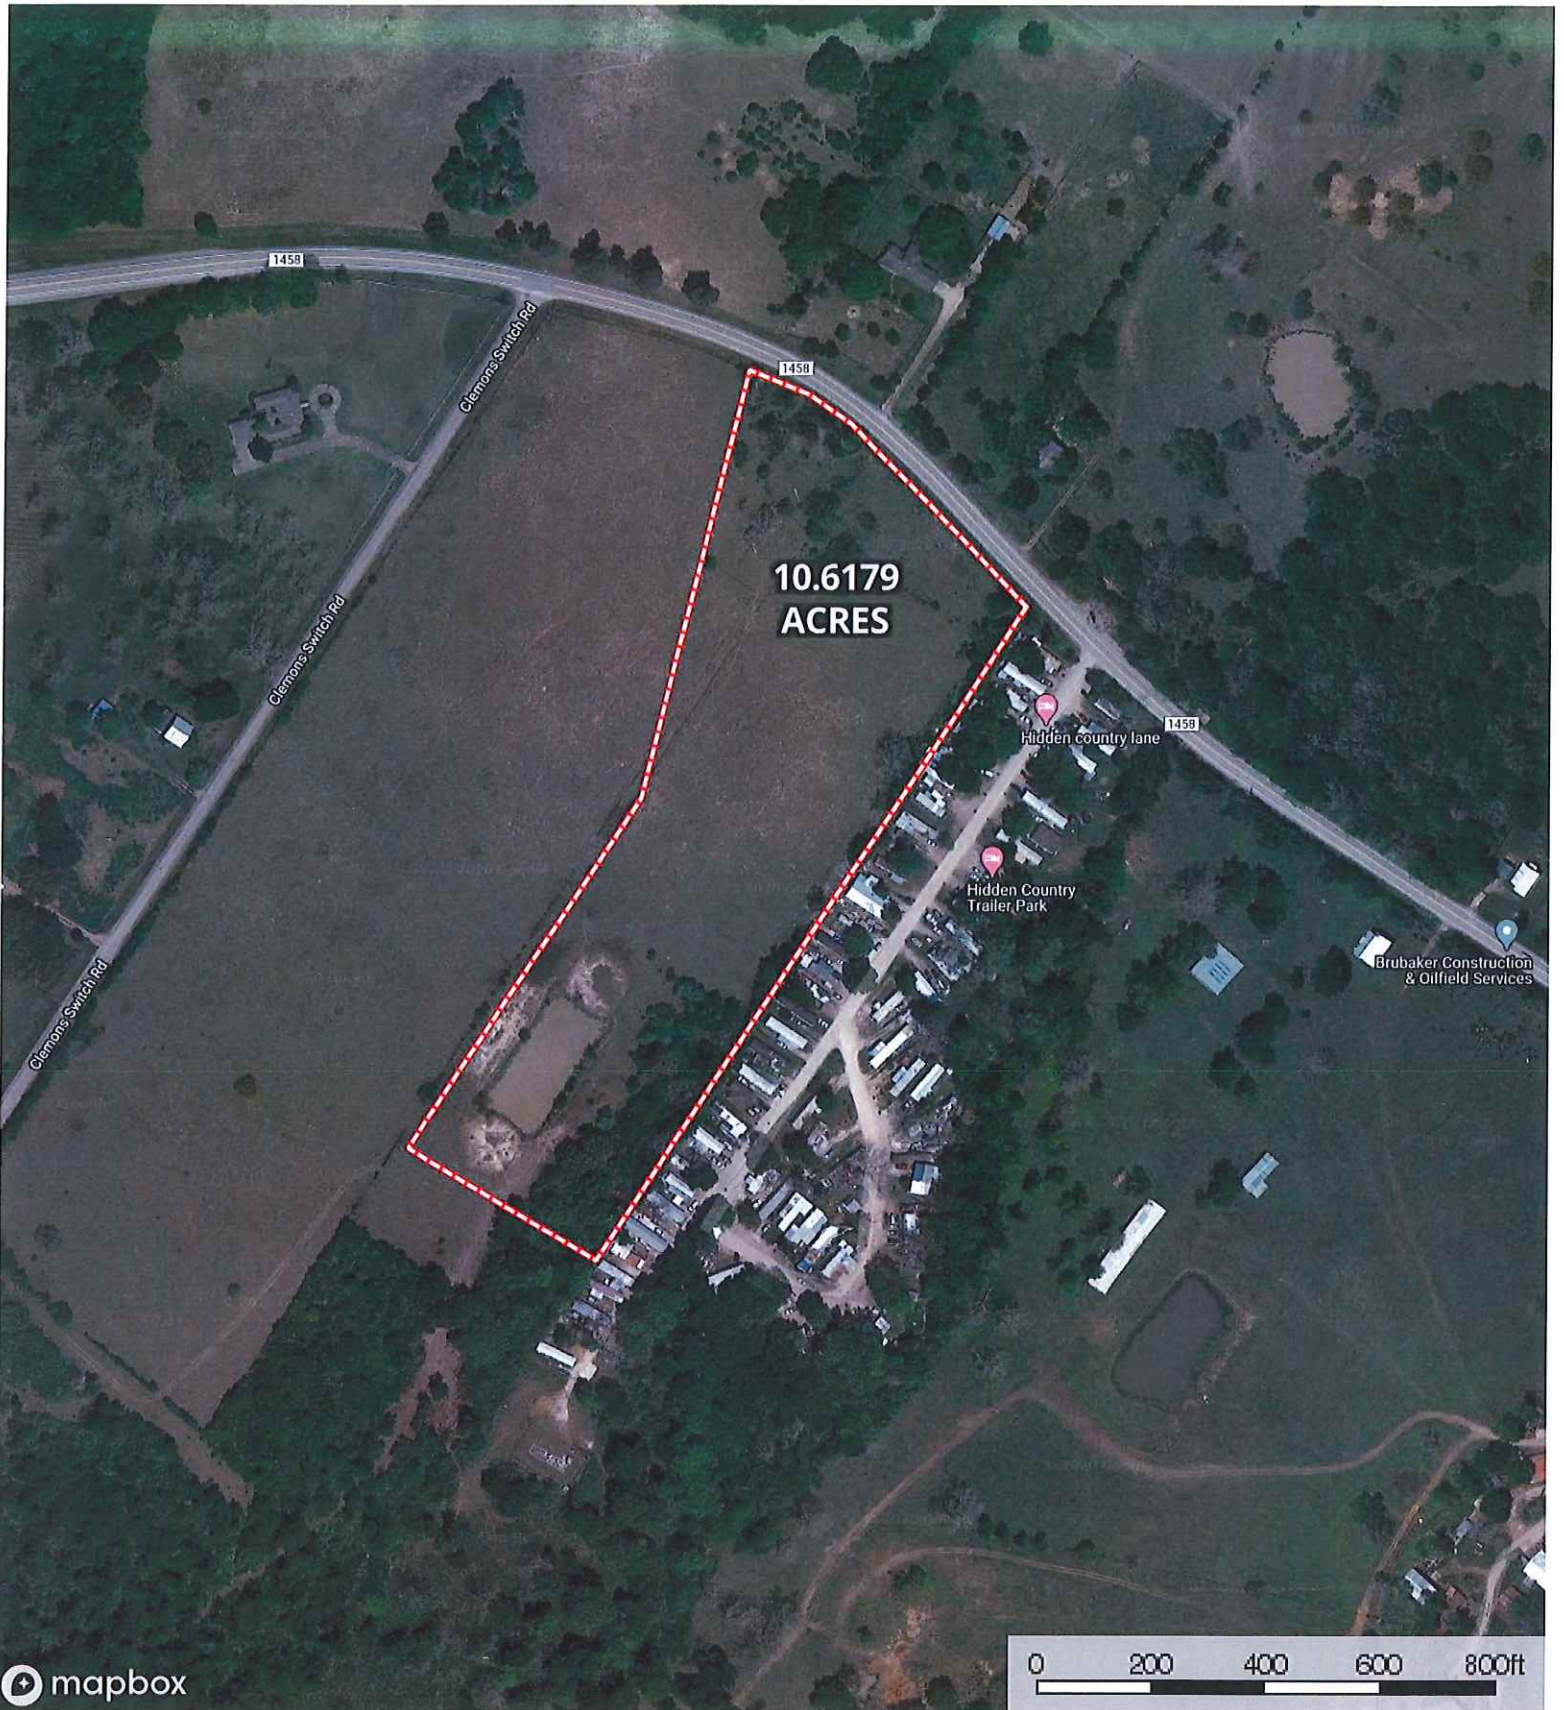

FM 1458

Waller County, Texas, AC +/-

 Boundary

 Boundary

- Boundary
- 100 Year Floodplain
- 500 Year Floodplain
- Floodway
- Special
- Unmapped/ Not Included