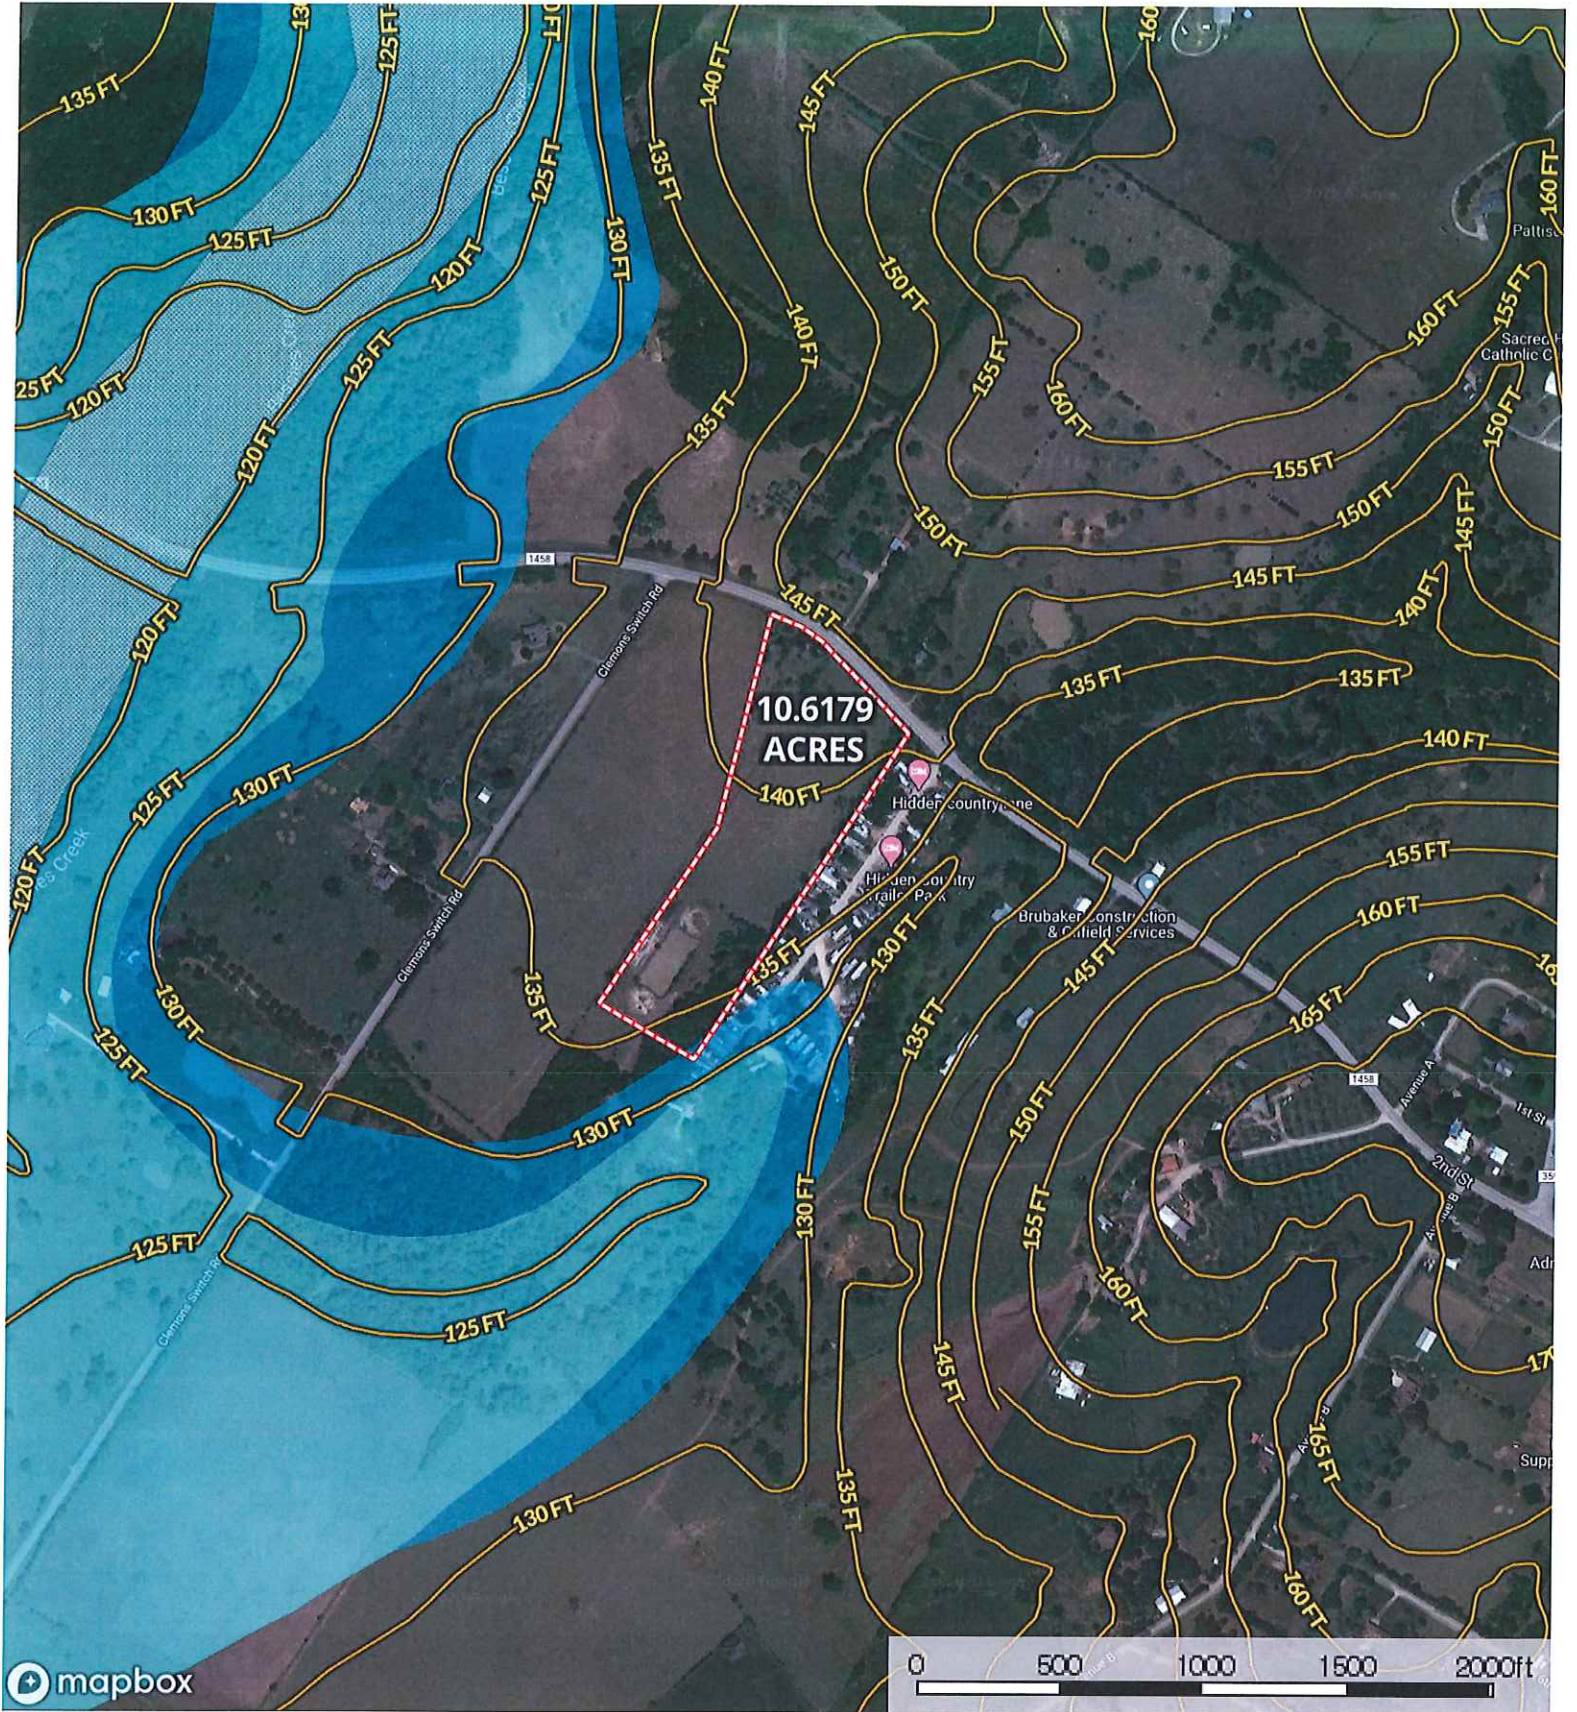

FM 1458

Waller County, Texas, AC +/-

 Boundary

 Boundary

- Boundary
- 100 Year Floodplain
- 500 Year Floodplain
- Floodway
- Special
- Unmapped/ Not Included