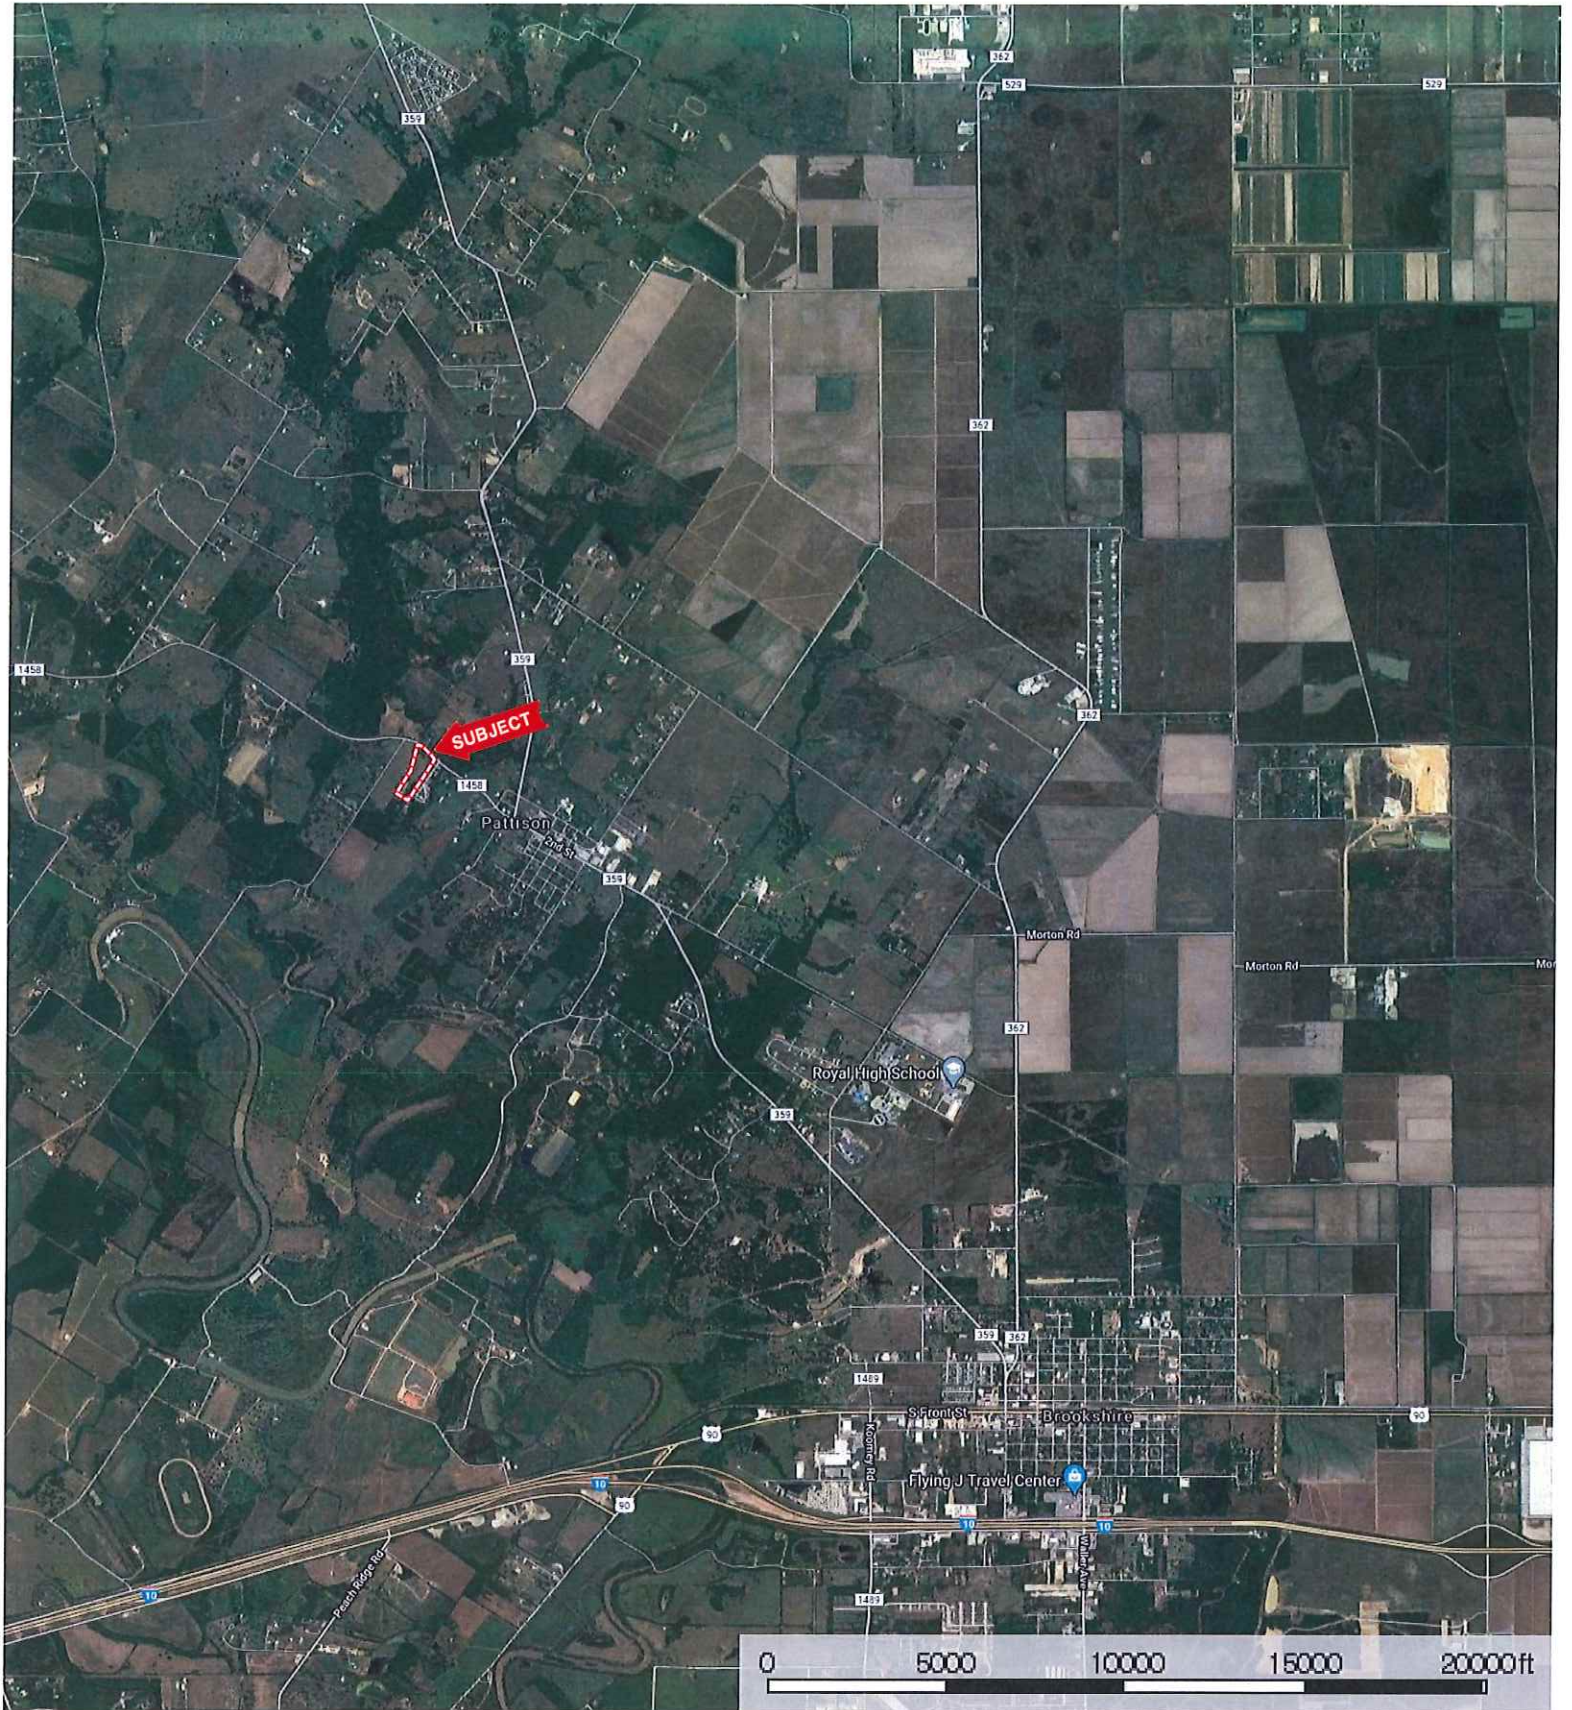

FM 1458

Waller County, Texas, AC +/-

 Boundary

 Boundary

- Boundary
- 100 Year Floodplain
- 500 Year Floodplain
- Floodway
- Special
- Unmapped/ Not Included