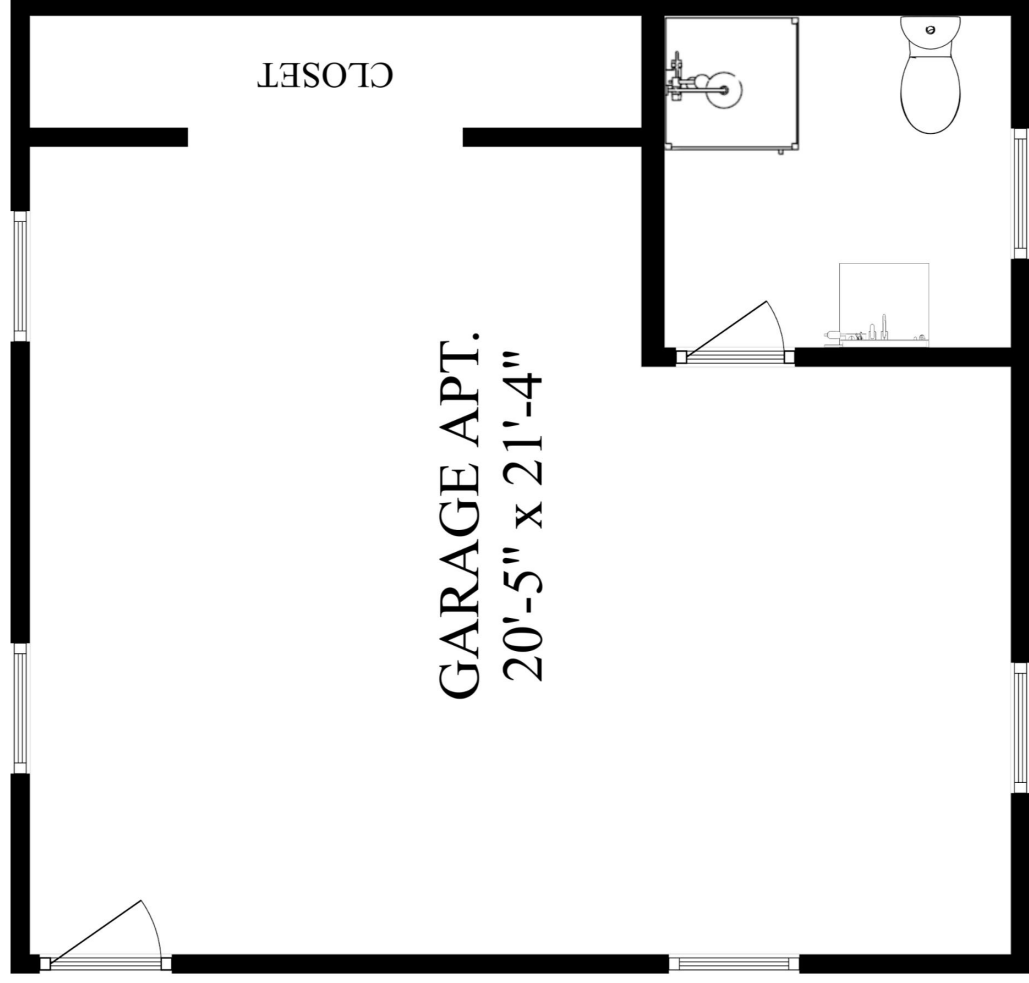

GARAGE

20'-0" x 21'-6"

GARAGE APT.

20'-5" x 21'-4"

CLOSET

GARAGE