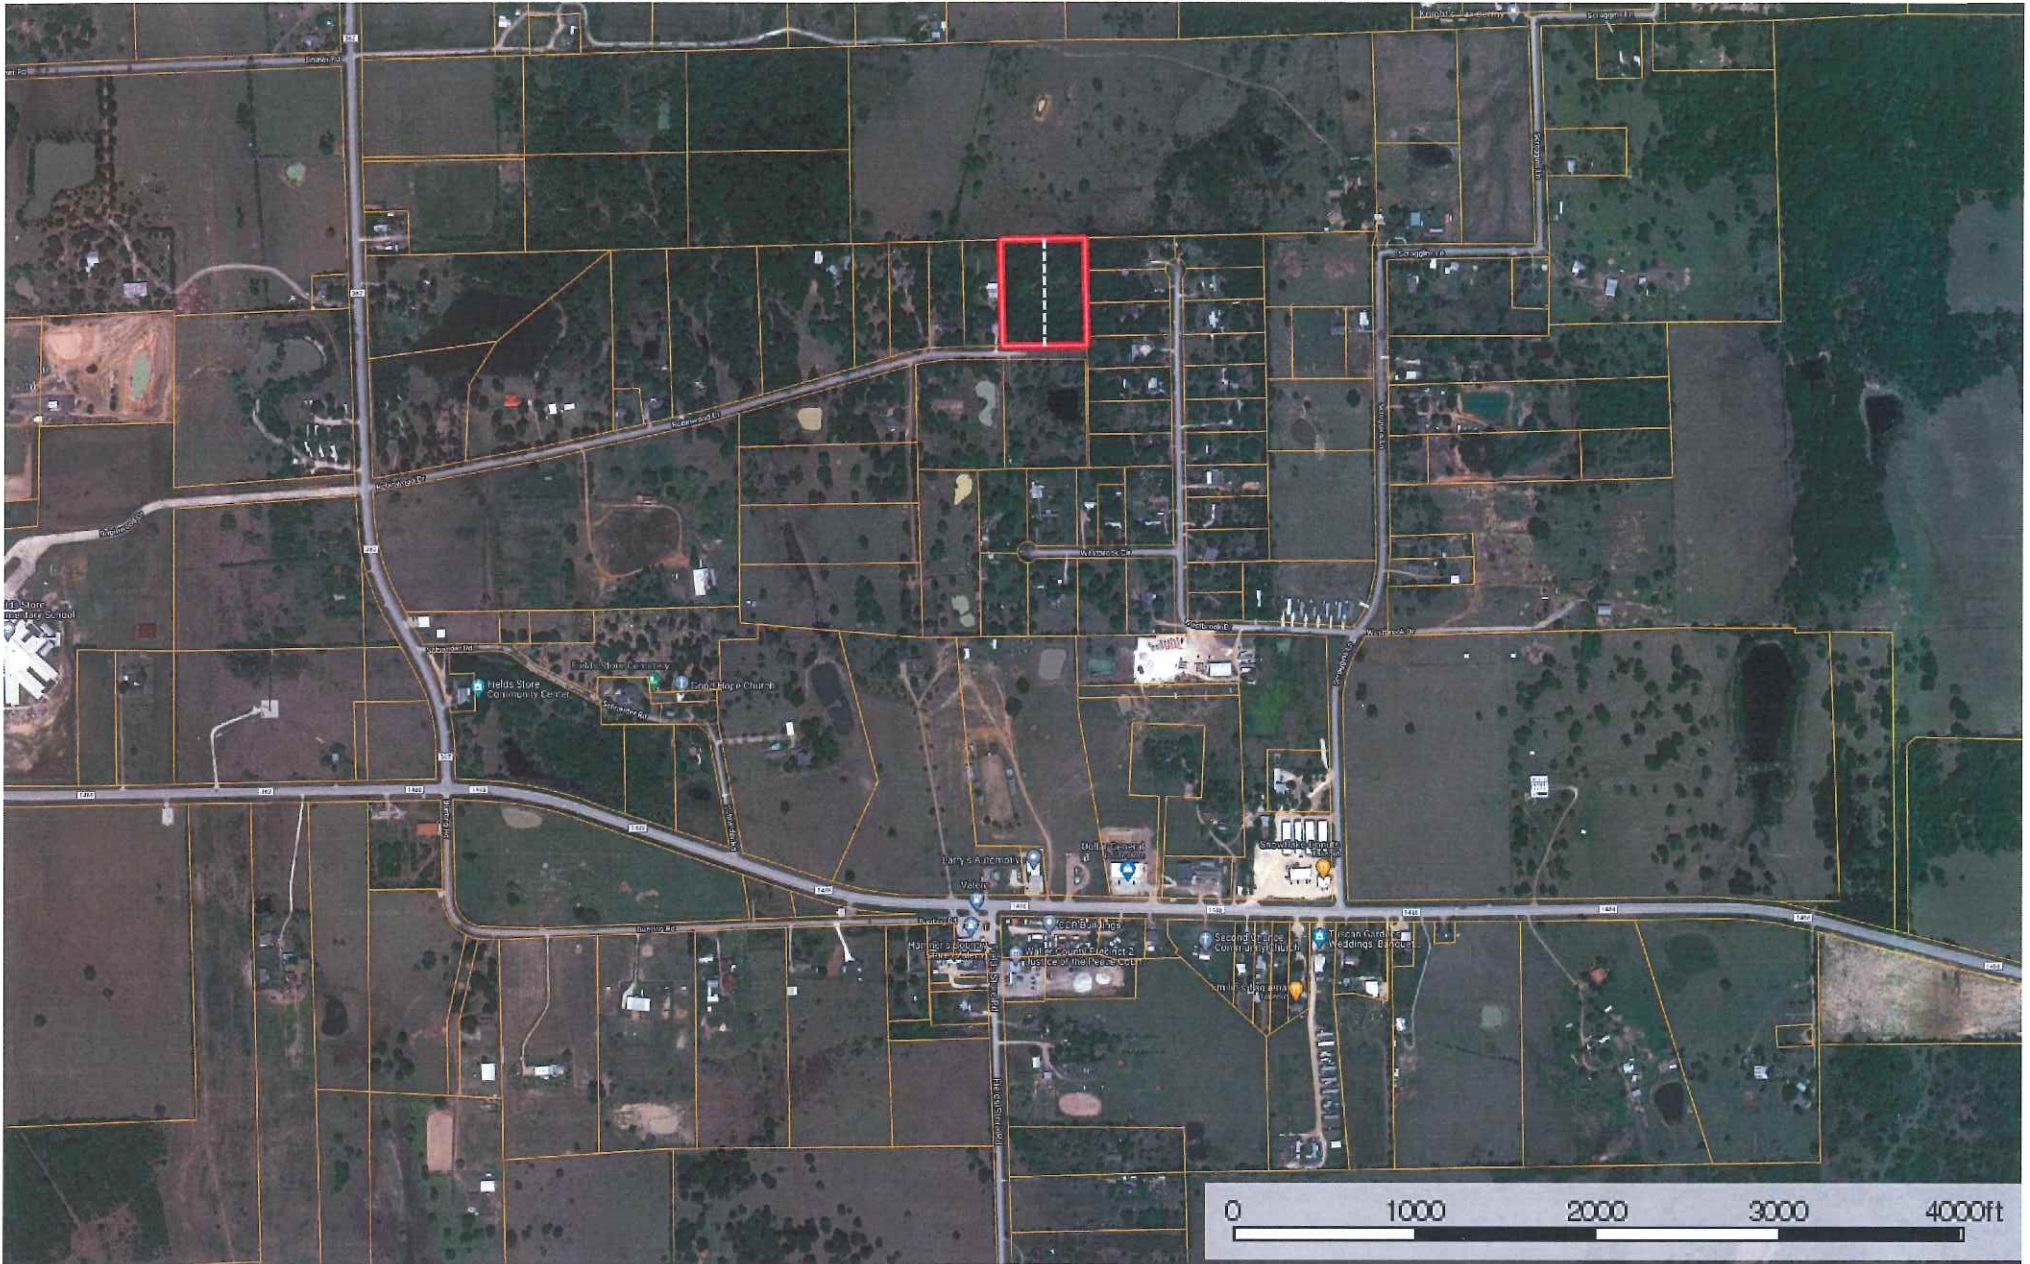

SUBJECT

New Hwy 290

FM 359

SHARP

Fence

Boundary

Robinwood - Two 2.38 Acre Lots

Texas, AC +/-

Fence

 Boundary