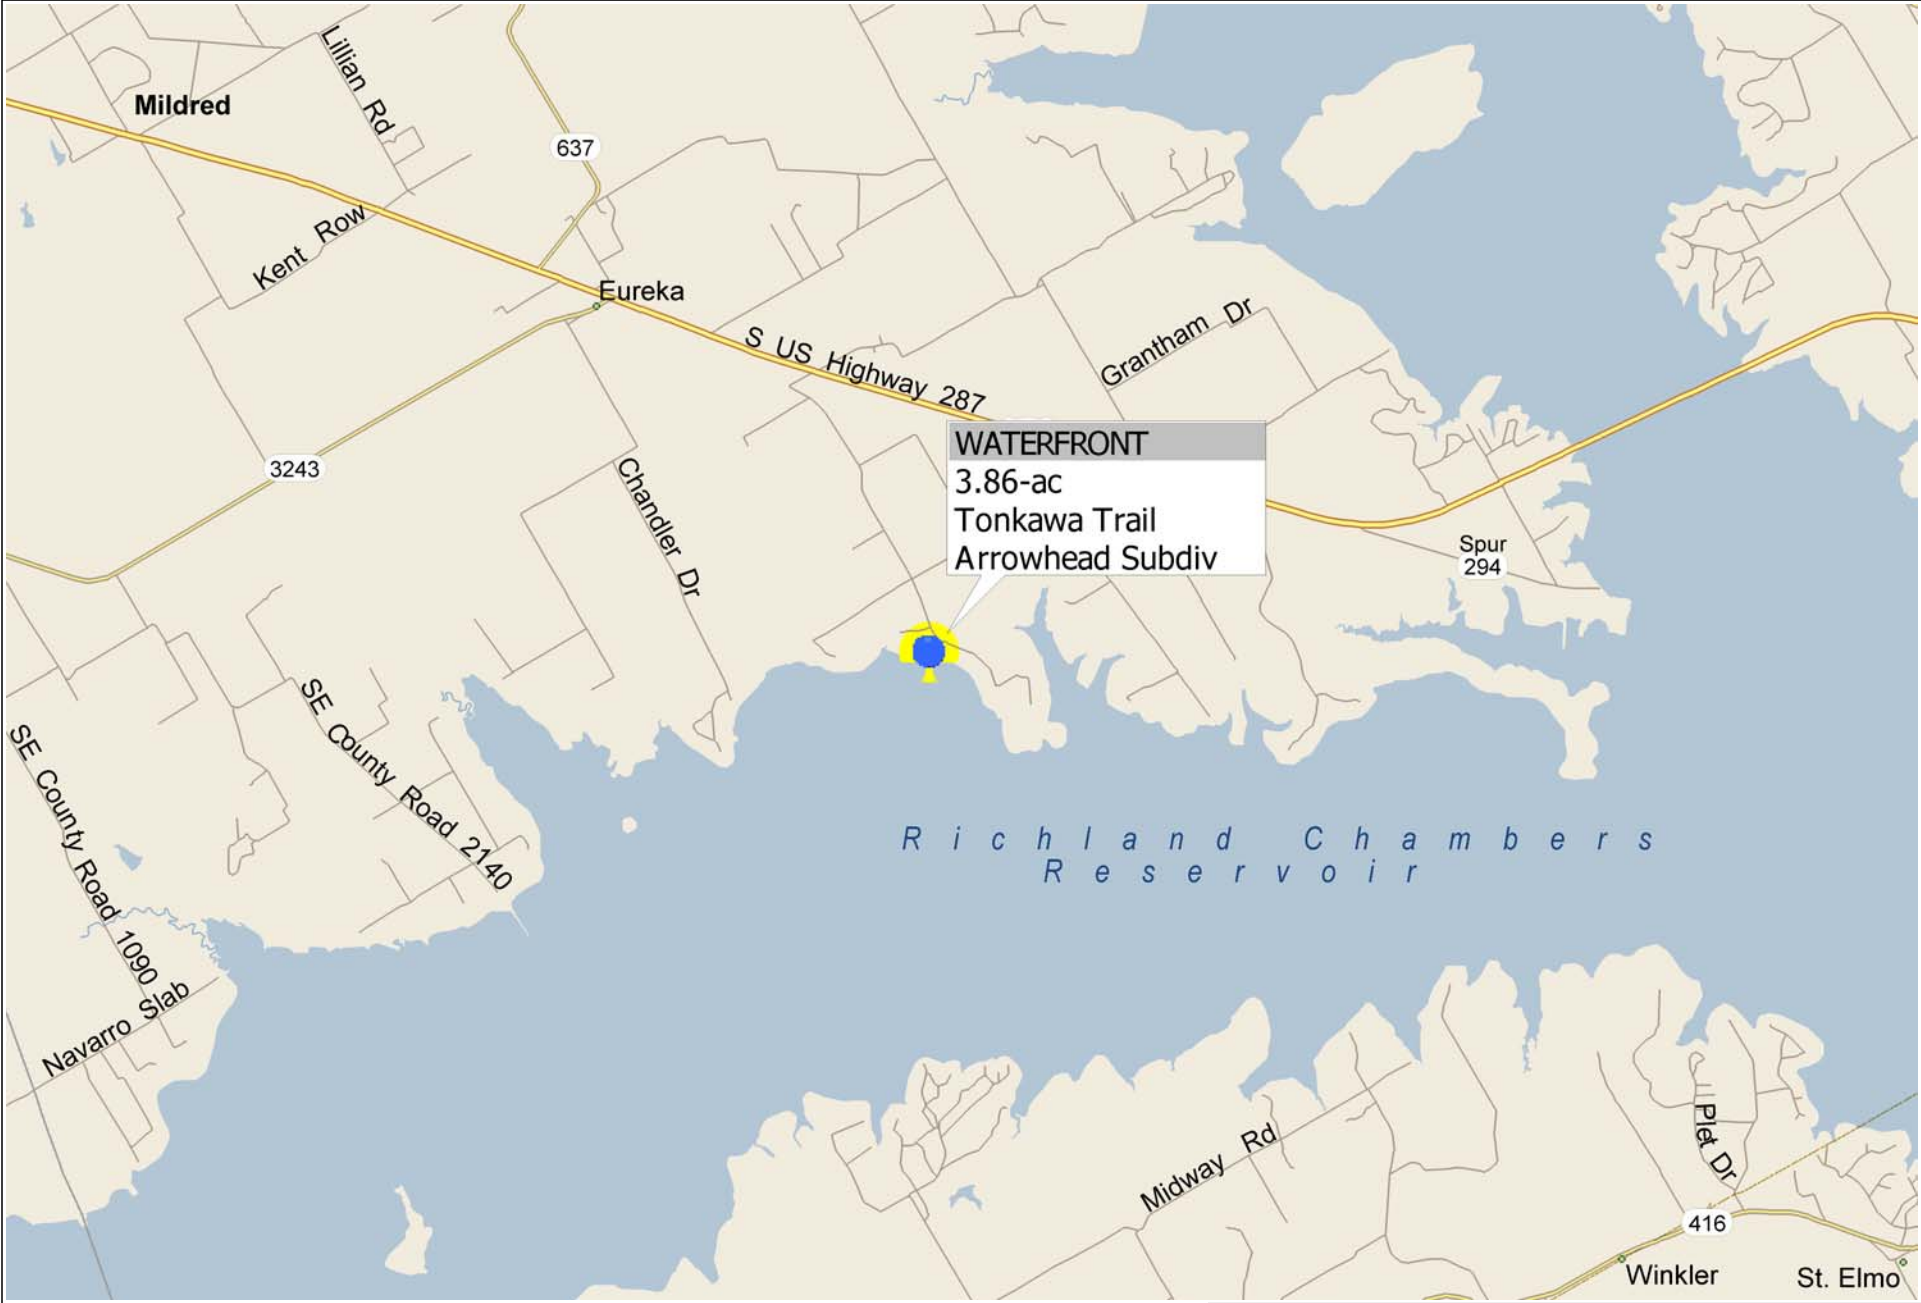

\*\*\* WATERFRONT 3.86 ACRES \*\*\* Tonkawa Trail ~ Arrowhead Subd

Copyright © and (P) 1988–2010 Microsoft Corporation and/or its suppliers. All rights reserved. <http://www.microsoft.com/mappoint/>  
Certain mapping and direction data © 2010 NAVTEQ. All rights reserved. The Data for areas of Canada includes information taken with permission from Canadian authorities, including: © Her Majesty the Queen in Right of Canada, © Queen's Printer for Ontario. NAVTEQ and NAVTEQ ON BOARD are trademarks of NAVTEQ. © 2010 Tele Atlas North America, Inc. All rights reserved. Tele Atlas and Tele Atlas North America are trademarks of Tele Atlas, Inc. © 2010 by Applied Geographic Systems. All rights reserved.

330 FT

Tonkawa Trail

310 FT

320 FT

320 FT

El Sueno

Tonkawa Trail

330 FT

Tonkawa Trail

330 FT