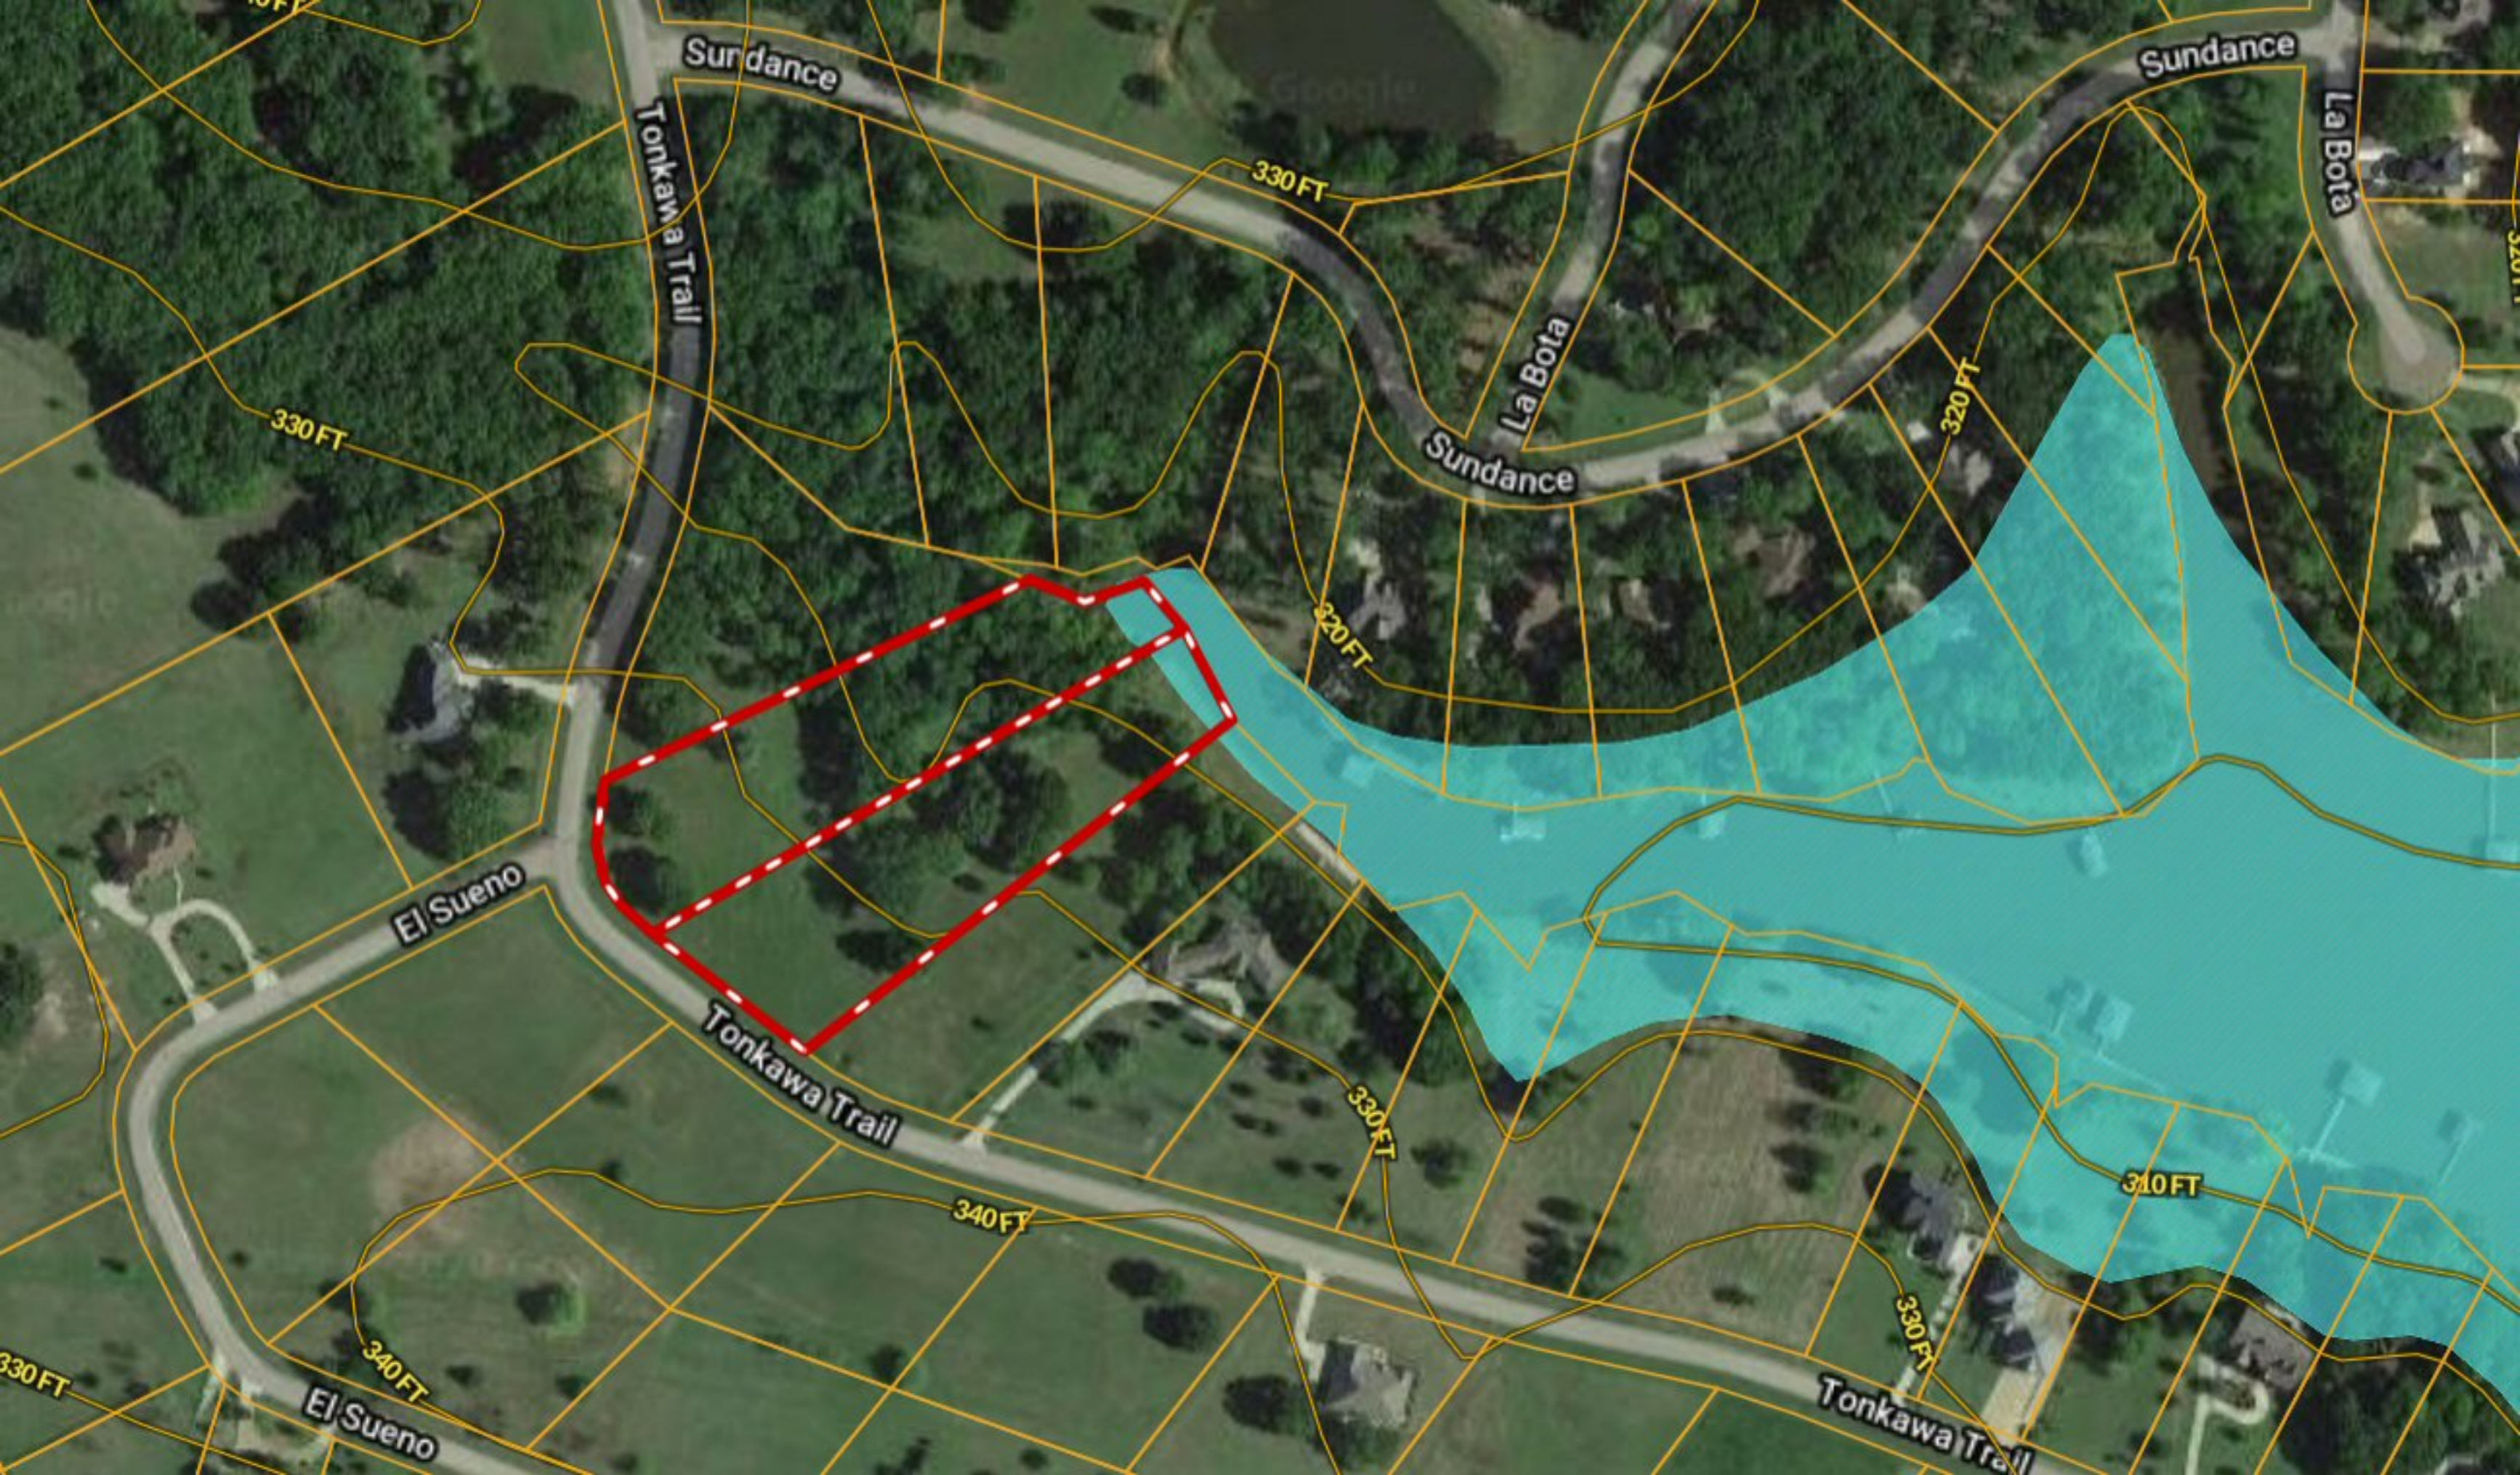

\*\*\* WATERFRONT 3.86 ACRES \*\*\* Tonkawa Trail ~ Arrowhead Subd

Copyright © and (P) 1988–2010 Microsoft Corporation and/or its suppliers. All rights reserved. <http://www.microsoft.com/mappoint/>  
Certain mapping and direction data © 2010 NAVTEQ. All rights reserved. The Data for areas of Canada includes information taken with permission from Canadian authorities, including: © Her Majesty the Queen in Right of Canada, © Queen's Printer for Ontario. NAVTEQ and NAVTEQ ON BOARD are trademarks of NAVTEQ. © 2010 Tele Atlas North America, Inc. All rights reserved. Tele Atlas and Tele Atlas North America are trademarks of Tele Atlas, Inc. © 2010 by Applied Geographic Systems. All rights reserved.

330 FT

Tonkawa Trail

310 FT

320 FT

320 FT

El Sueno

Tonkawa Trail

330 FT

Tonkawa Trail

330 FT