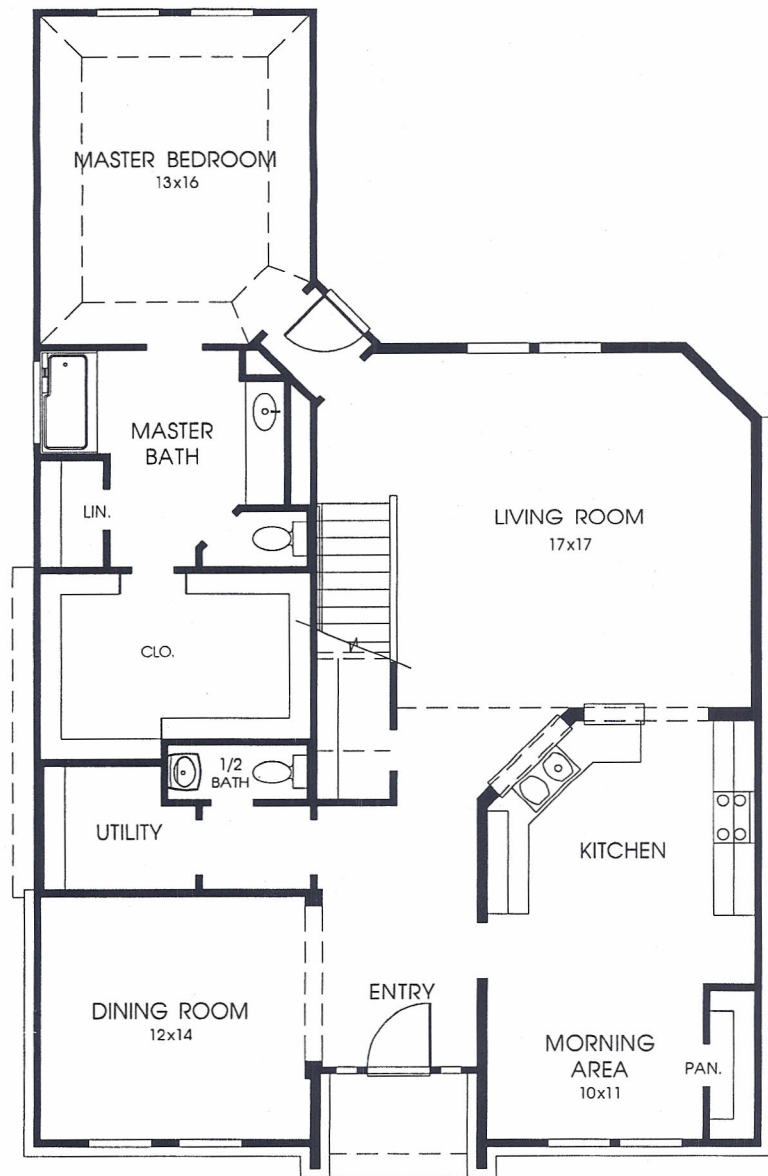

DESIGNS

Plan 2671W

This home contains approximately 2,671 square feet and includes four bedrooms and two and a half baths.

Note: The Options shown on this brochure are available at an additional cost.

Not included: inside keyed deadbolt locks, refrigerators, furnishings, drapery, plants, decorator items and all other personal property being used in model homes. Builder reserves the right to make changes in the plans and specifications, and to substitute material of similar quality. Room dimensions indicate approximate inside area measurements.
AUGUST 2004 © 2004 Perry Homes (CL&CL-W)