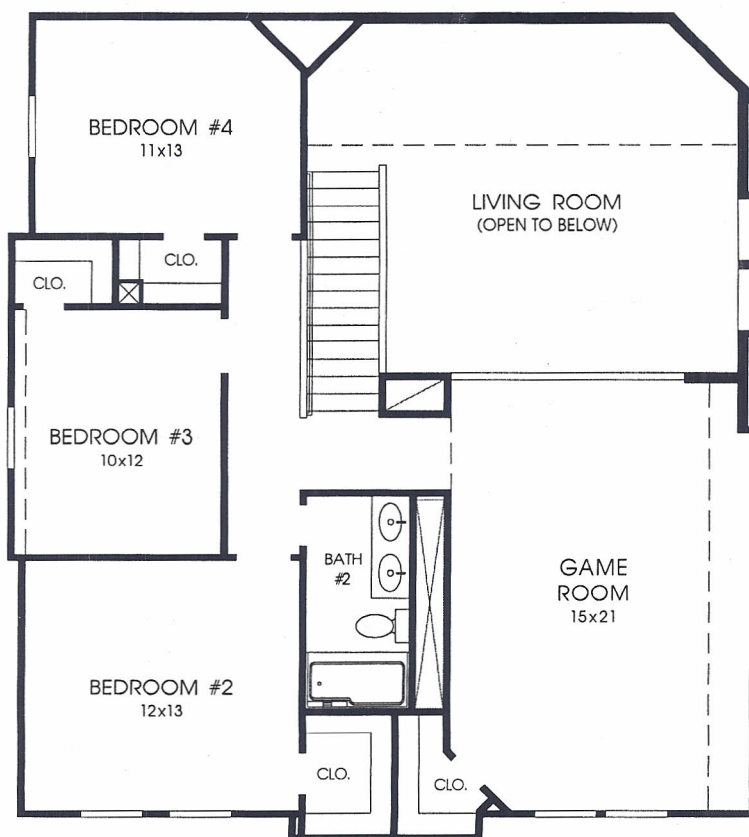

DESIGNS

Plan 2671W

This home contains approximately 2,671 square feet and includes four bedrooms and two and a half baths.

Note: The Options shown on this brochure are available at an additional cost.

Not included: inside keyed deadbolt locks, refrigerators, furnishings, drapery, plants, decorator items and all other personal property being used in model homes. Builder reserves the right to make changes in the plans and specifications, and to substitute material of similar quality. Room dimensions indicate approximate inside area measurements.
AUGUST 2004 © 2004 Perry Homes (CL&CL-W)