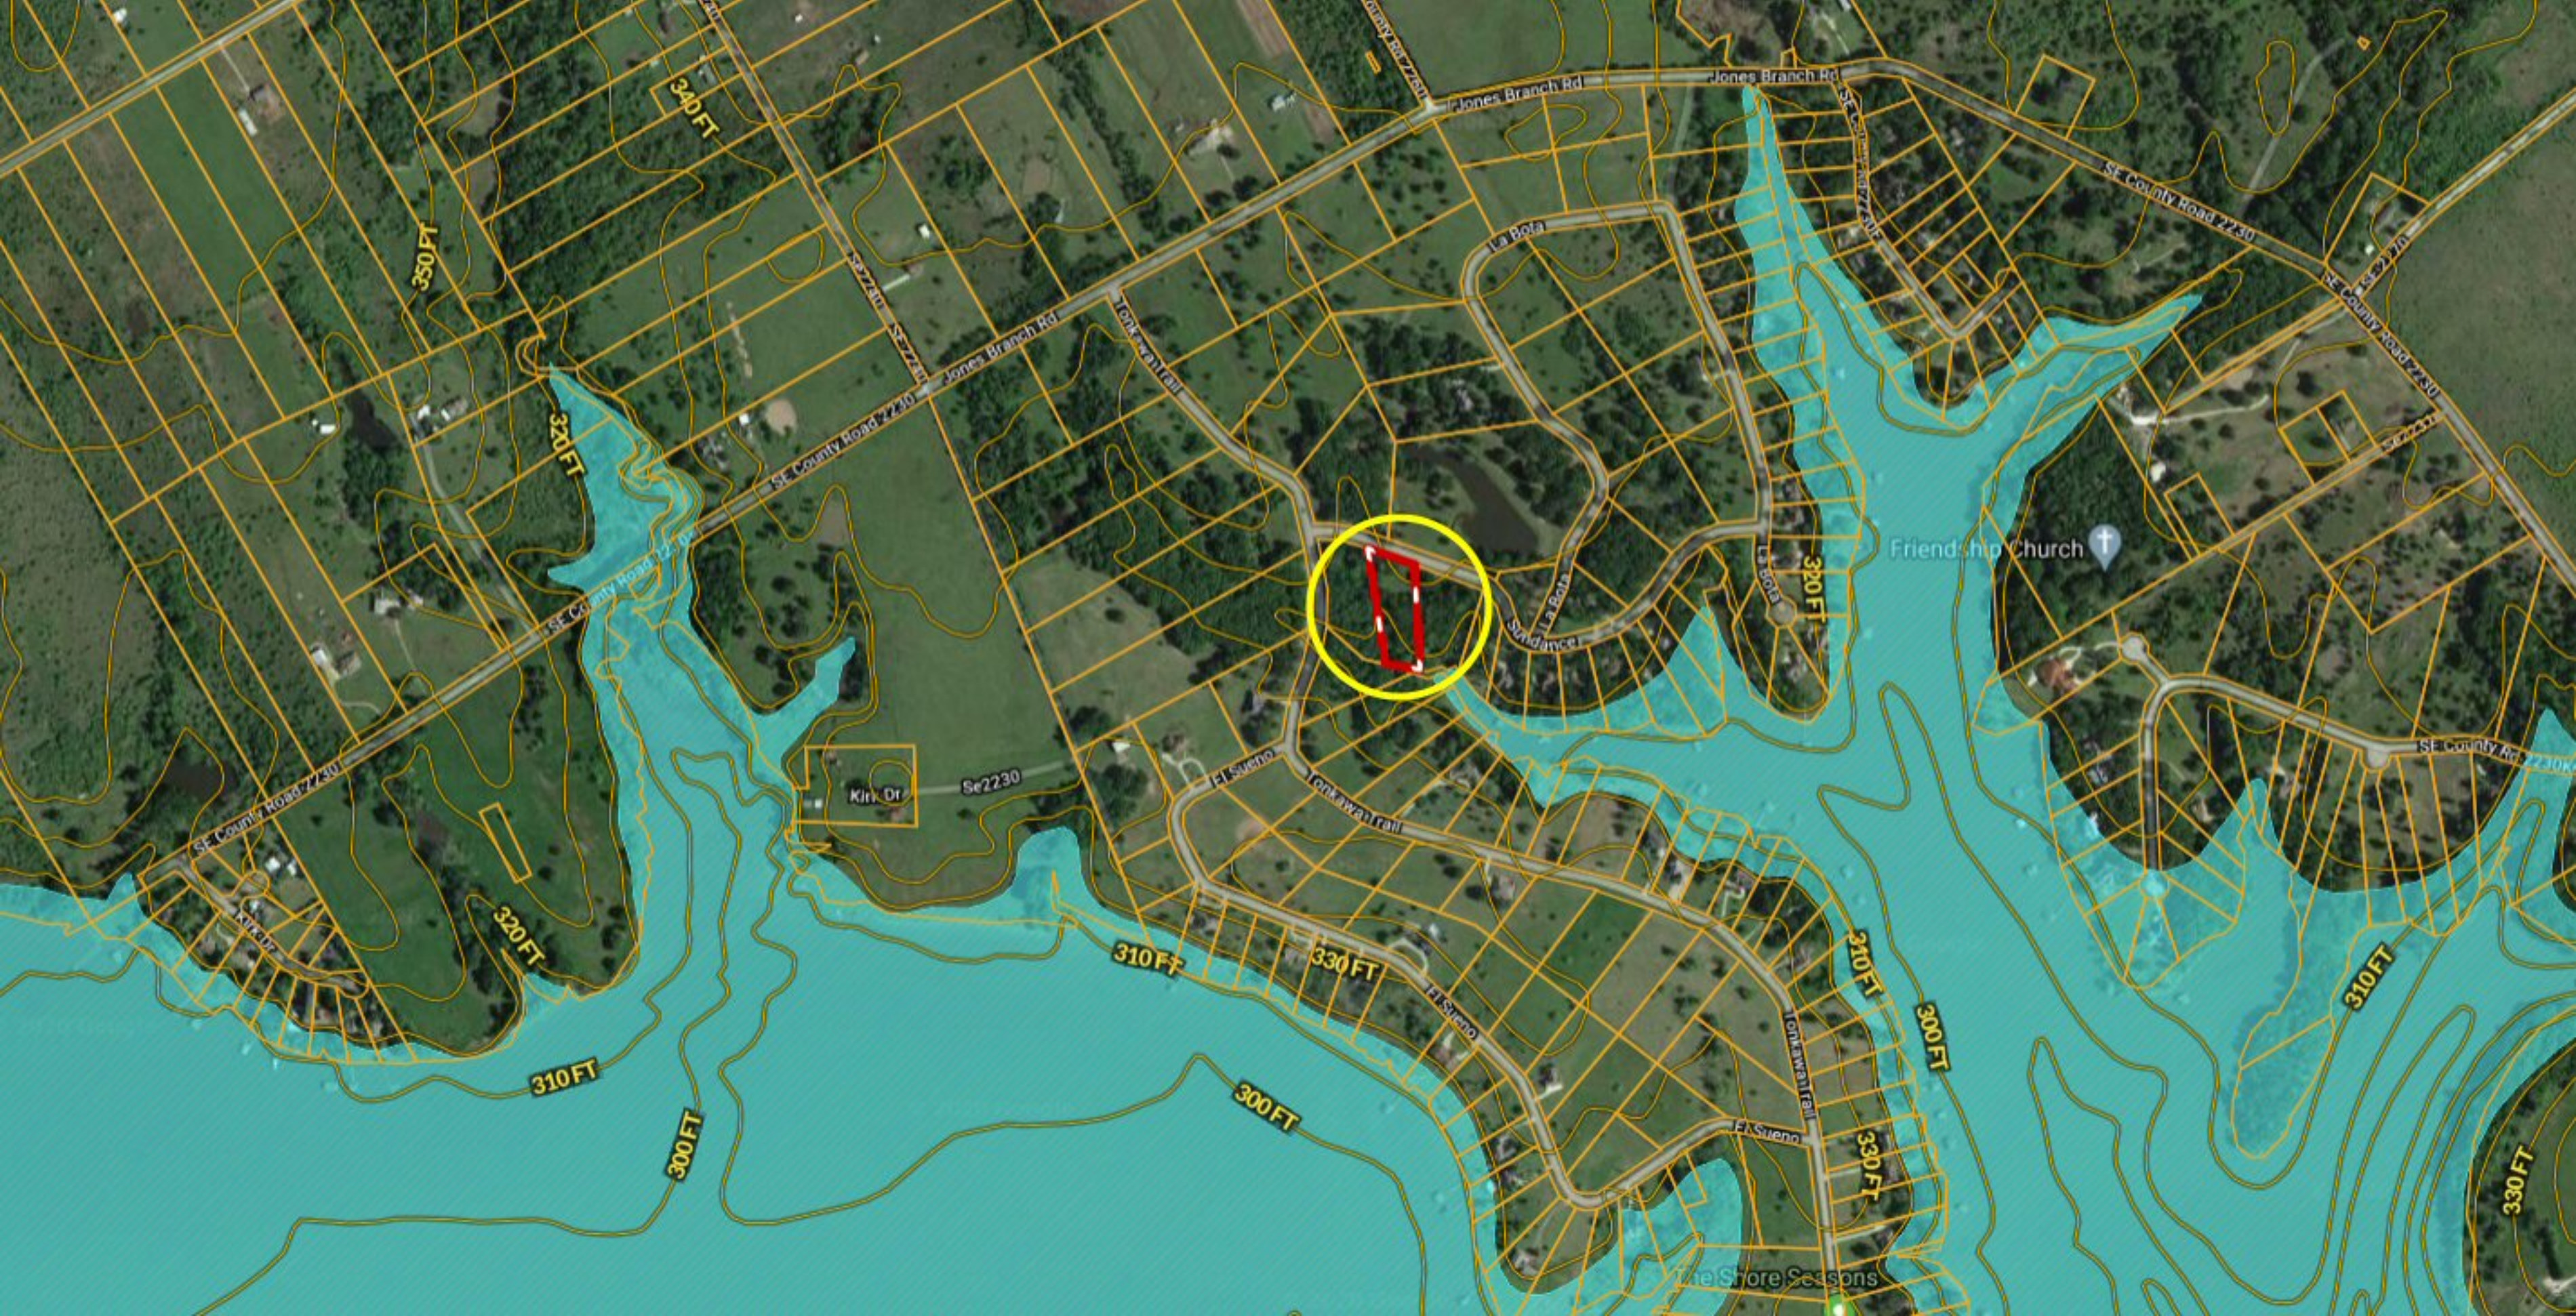

\*\*\* 1.5-ac \*\*\* Lot 99 Sundance ~ Arrowhead

Sundance

Tonkawa Trail

Sundance

Sundance

Sundance

Sundance

La Bota

Tonkawa Trail

330 FT

330 FT

330 FT

320 FT

320 FT

330 FT

Tonkawa Trail

320 FT