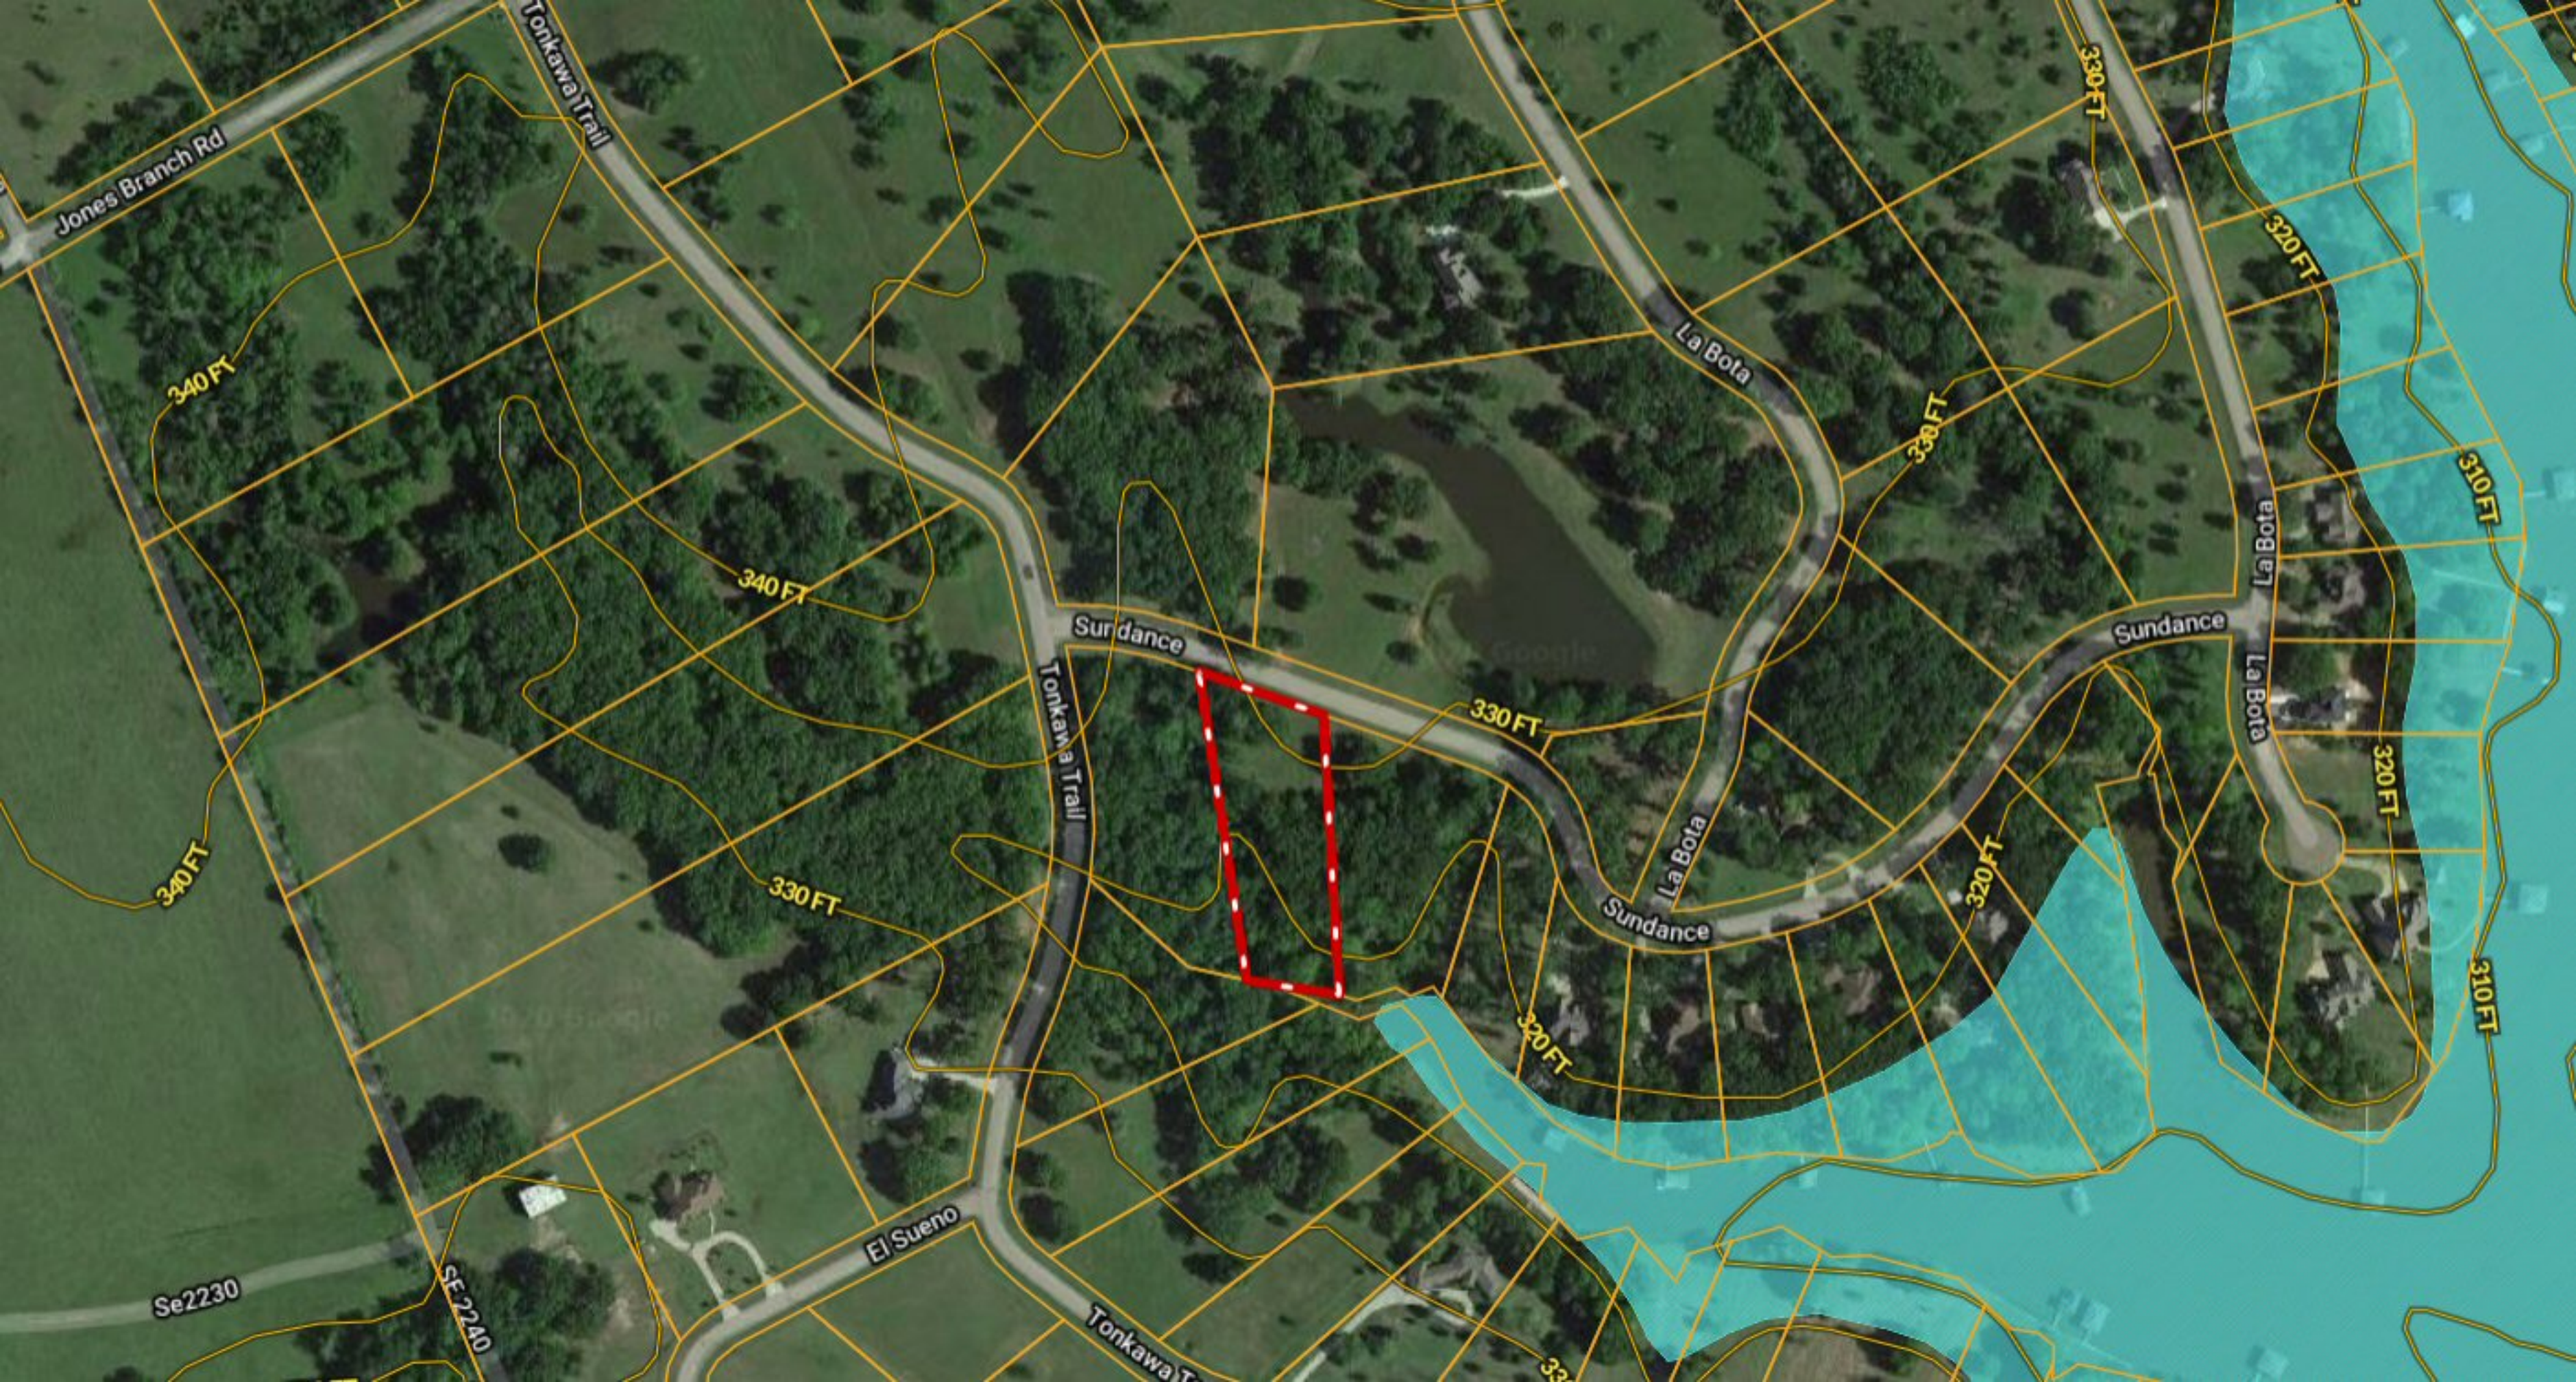

\*\*\* 1.5-ac \*\*\* Lot 99 Sundance ~ Arrowhead

Sundance

Tonkawa Trail

Sundance

Sundance

Sundance

Sundance

La Bota

Tonkawa Trail

330 FT

330 FT

330 FT

320 FT

320 FT

330 FT

Tonkawa Trail

320 FT