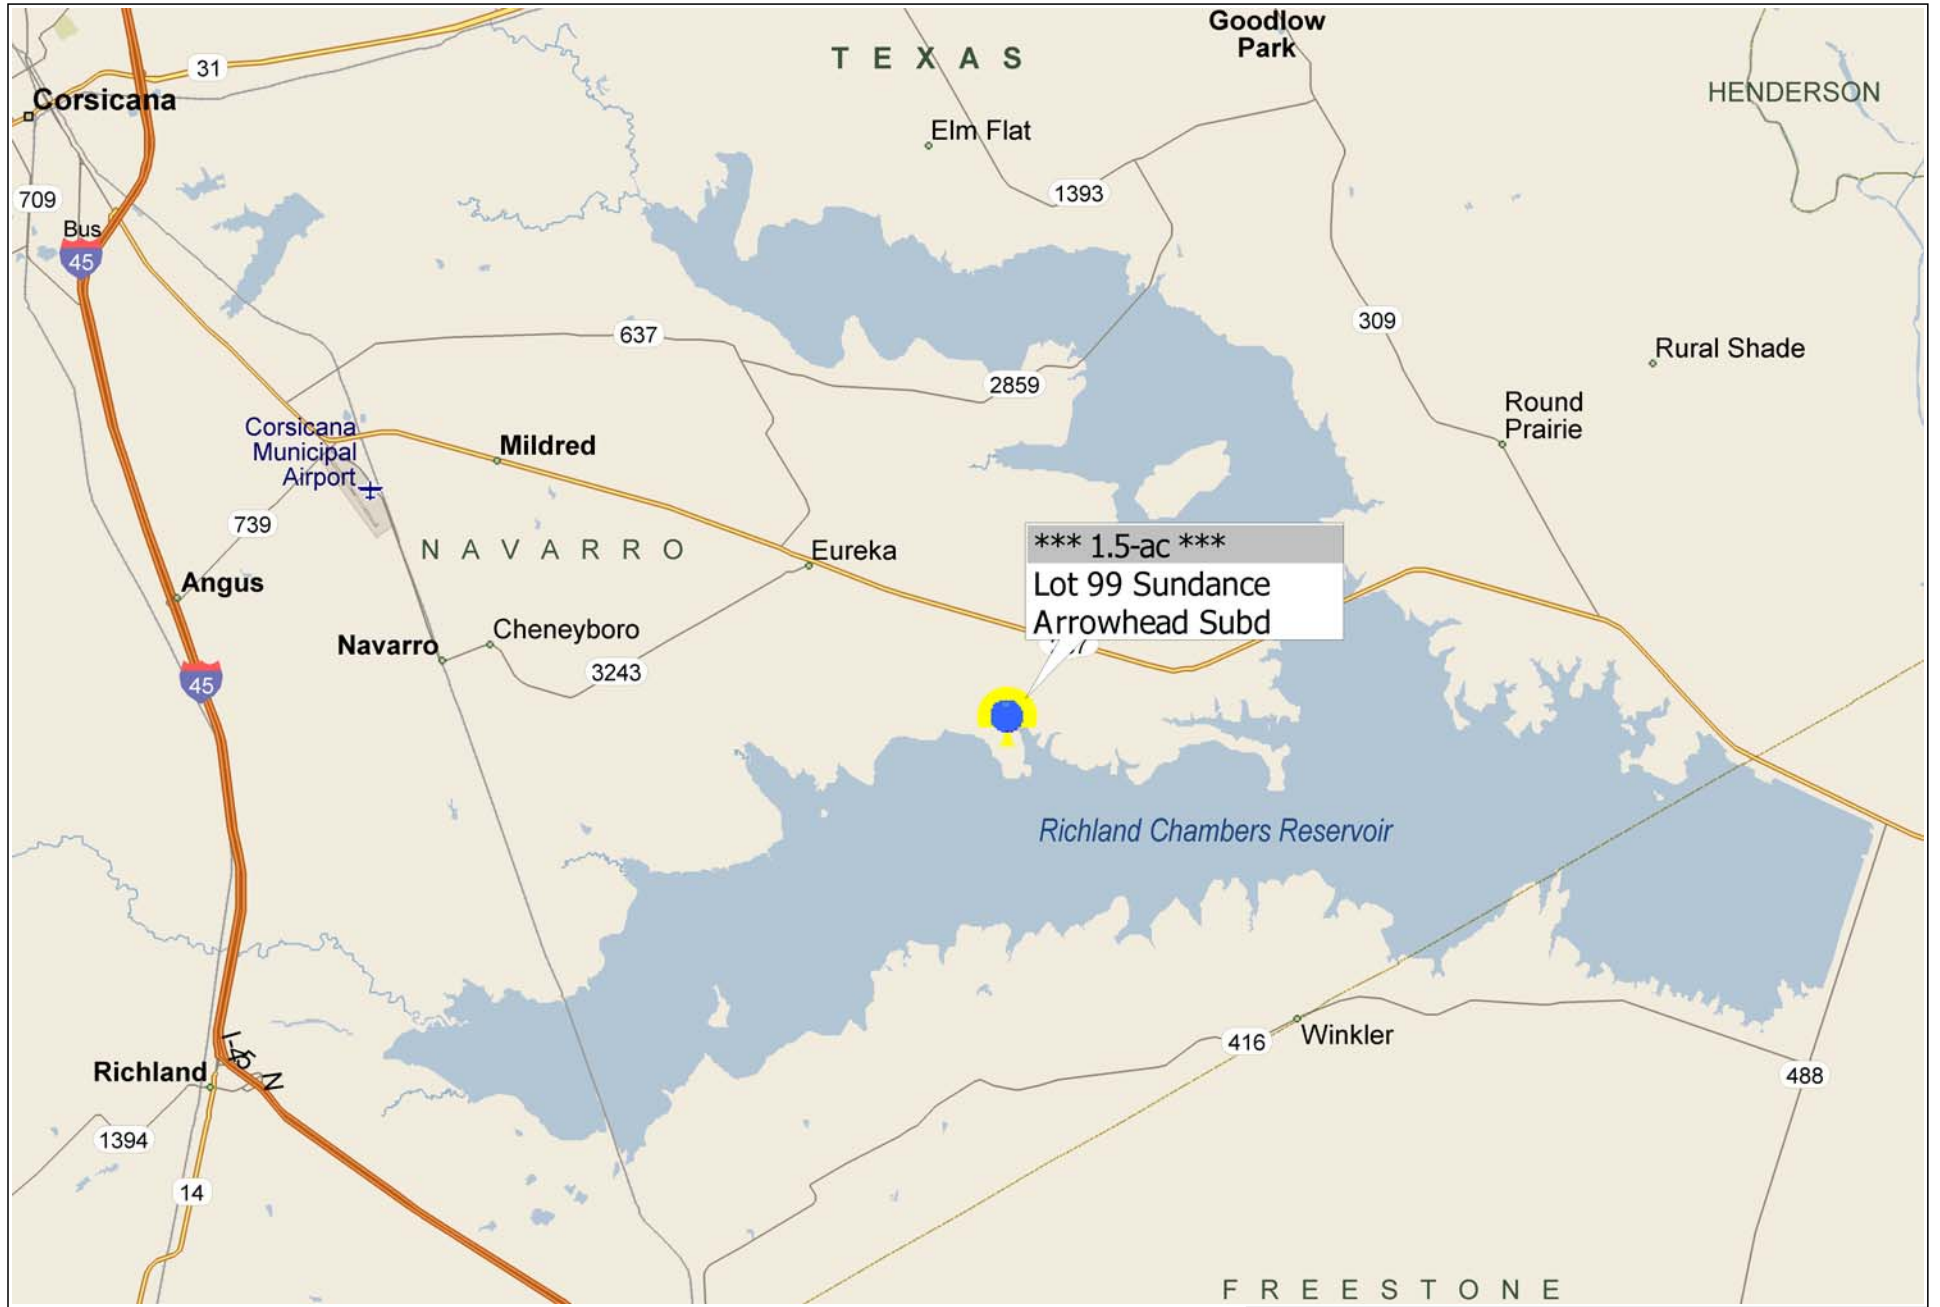

\*\*\* 1.5-ac \*\*\* Lot 99 Sundance ~ Arrowhead

Sundance

Tonkawa Trail

Sundance

Sundance

Sundance

Sundance

La Bota

Tonkawa Trail

330 FT

330 FT

330 FT

320 FT

320 FT

330 FT

Tonkawa Trail