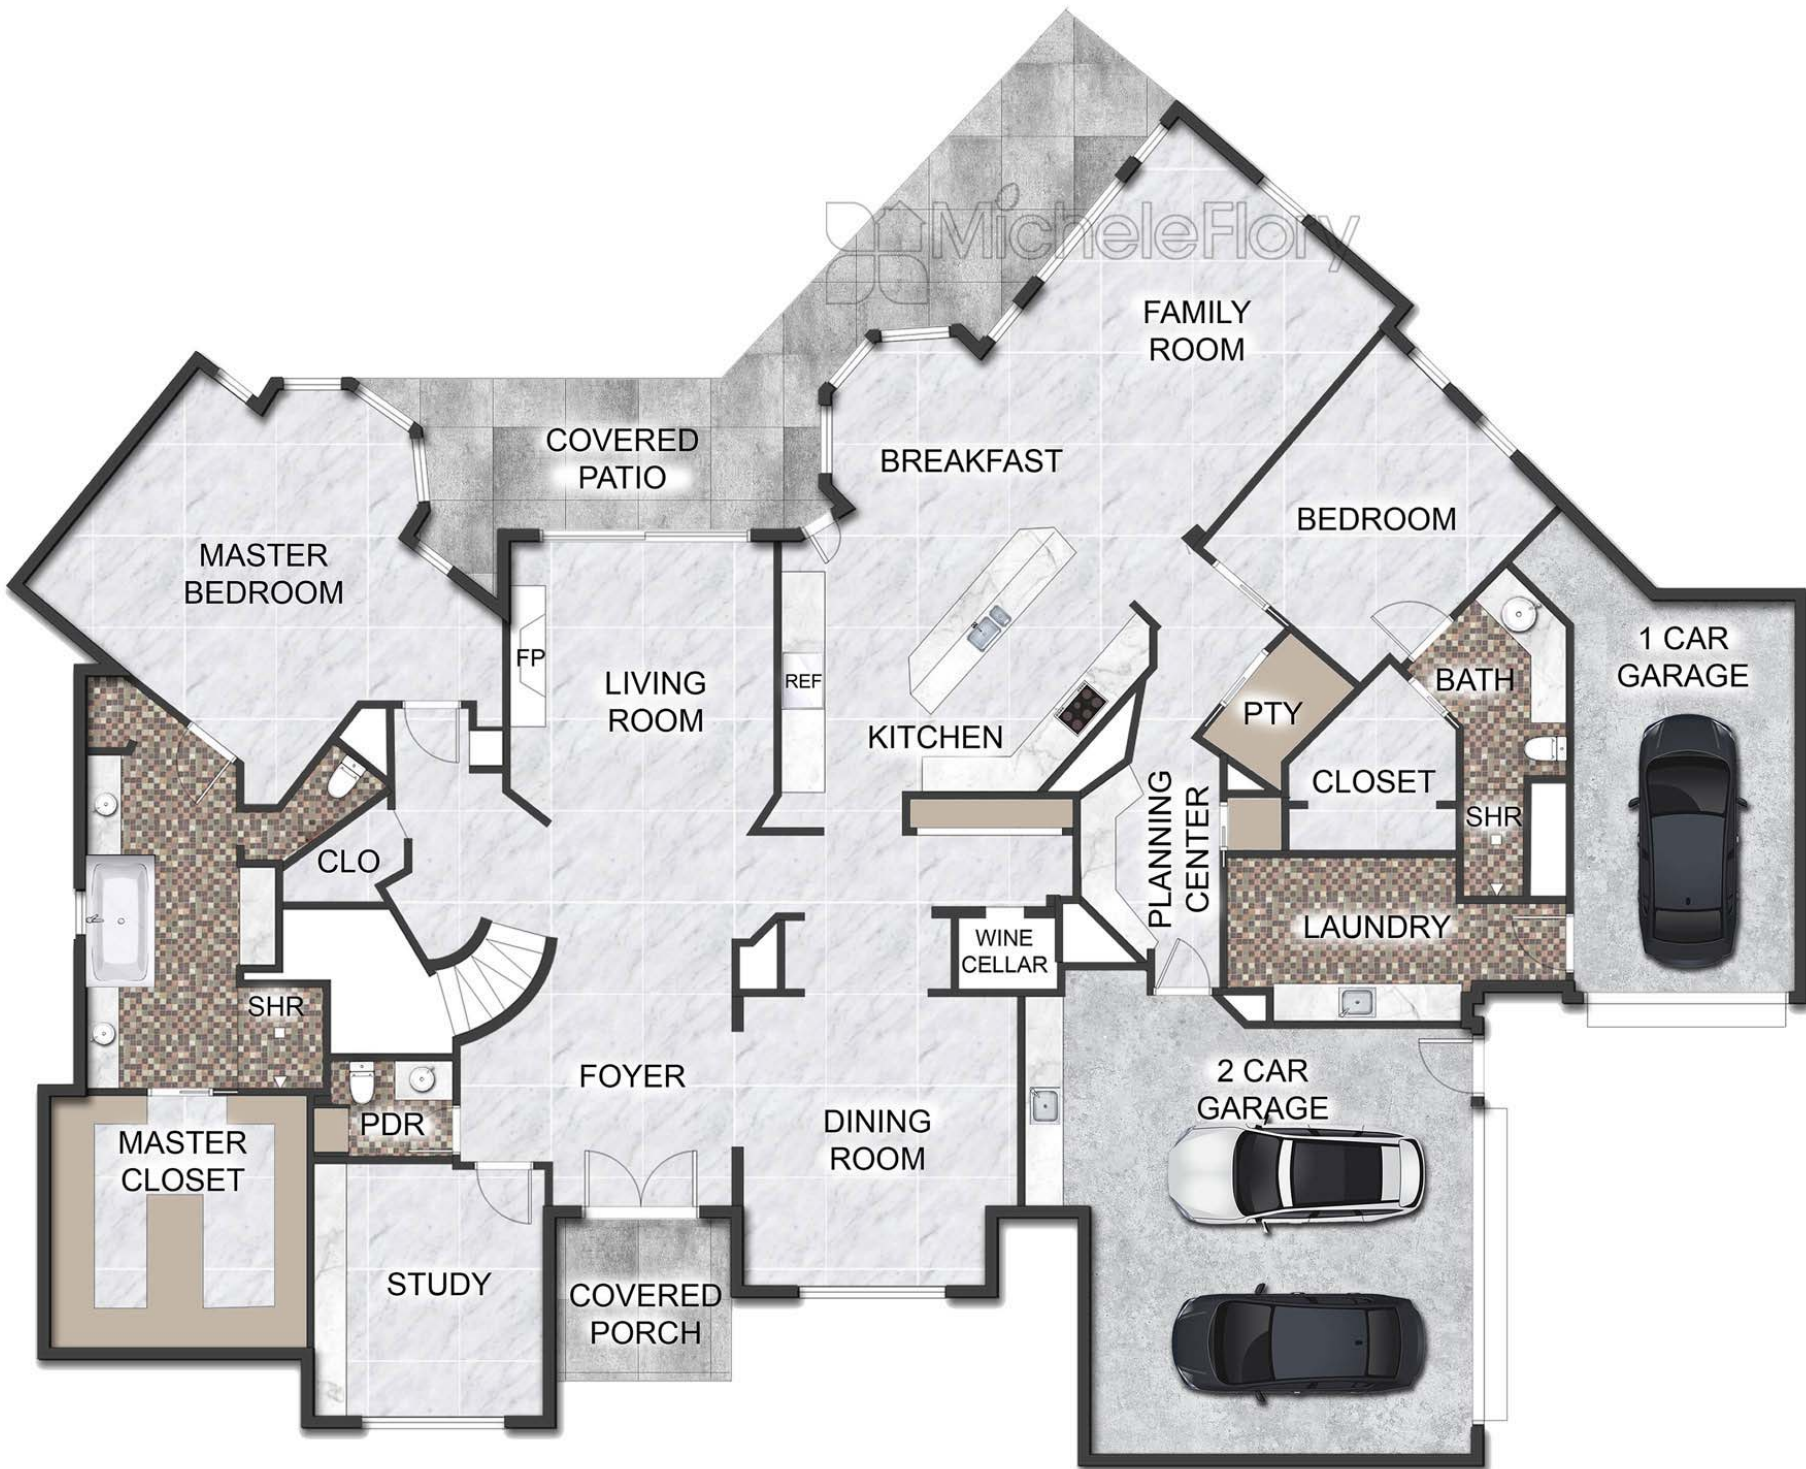

MicheleFlory

MASTER BEDROOM

COVERED PATIO

FAMILY ROOM

BREAKFAST

BEDROOM

LIVING ROOM

KITCHEN

PTY

BATH

1 CAR GARAGE

CLO

FP

REF

PLANNING CENTER

CLOSET

SHR

SHR

WINE CELLAR

LAUNDRY

MASTER CLOSET

PDR

FOYER

DINING ROOM

2 CAR GARAGE

STUDY

COVERED PORCH