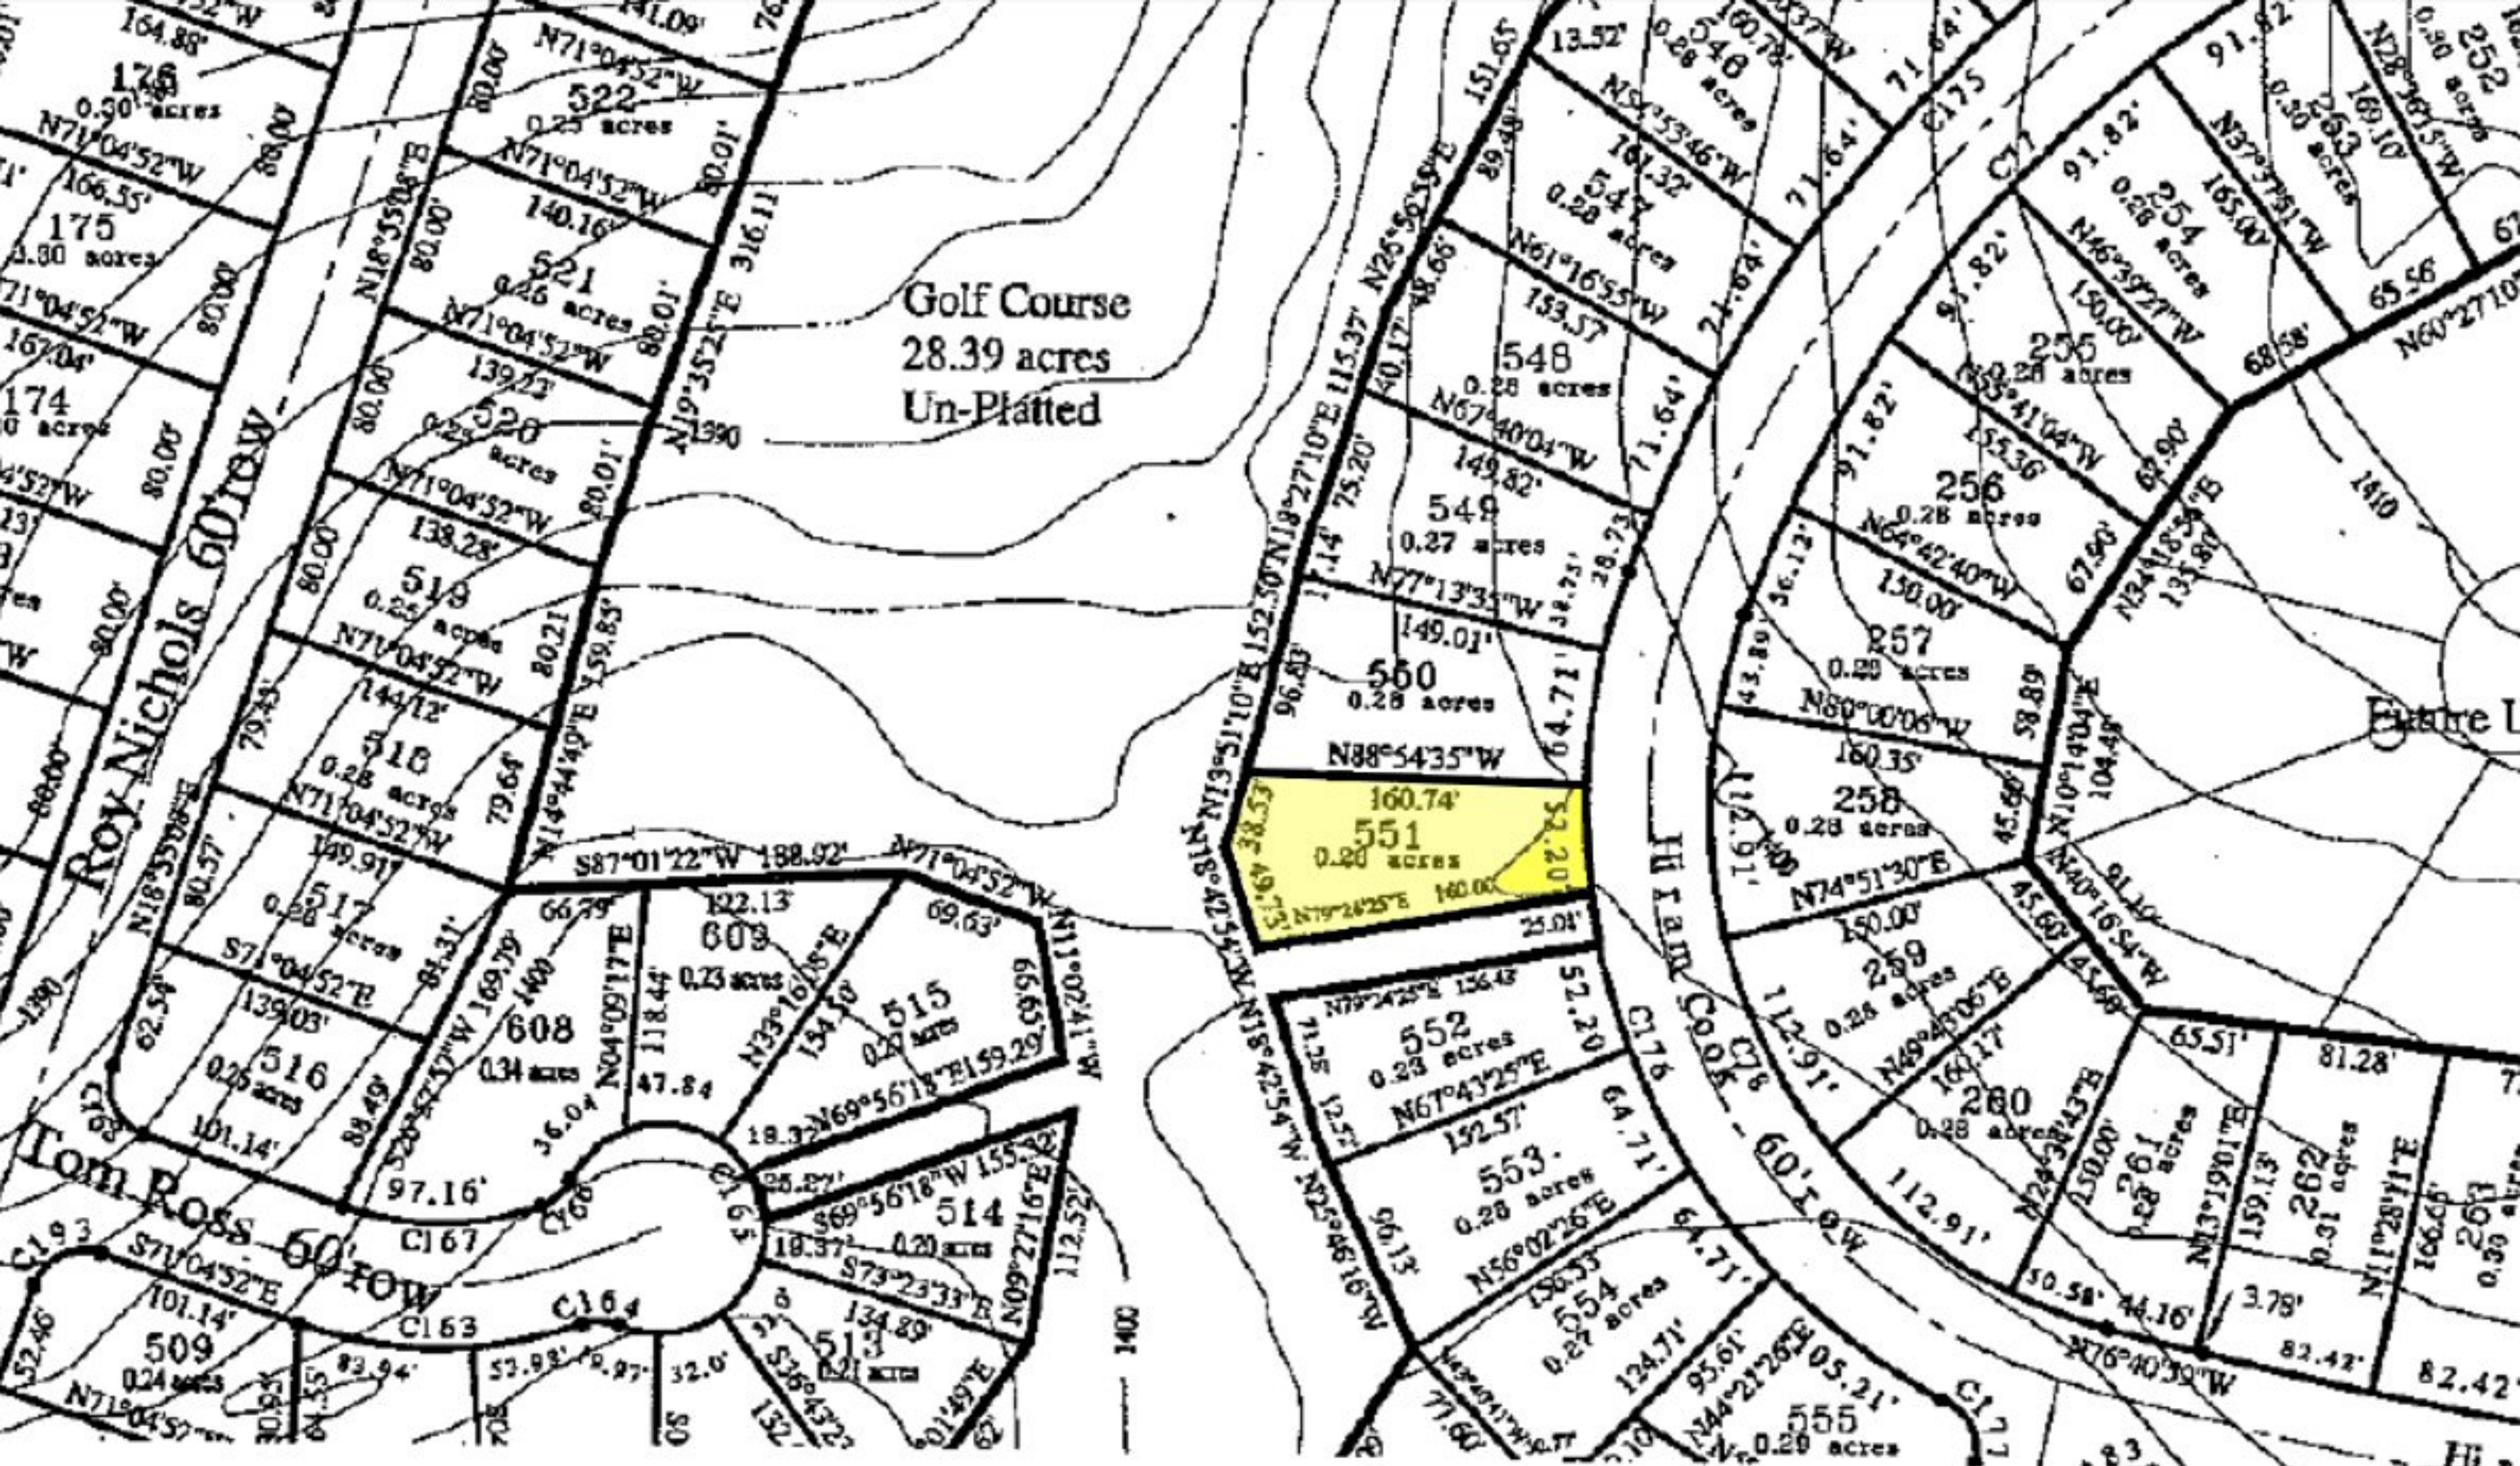

QTR-ACRE *** ON GOLF *** Lot 551 Hiram Cook ~ Rockin J Ranch

Golf Course
28.39 acres
Un-Platted

Rockin J Ranch Unit 2

GRAPHIC SCALE

(IN FEET)
1 Inch = 100 ft.

Vaaler Creek Golf Club

Nichols

Roy