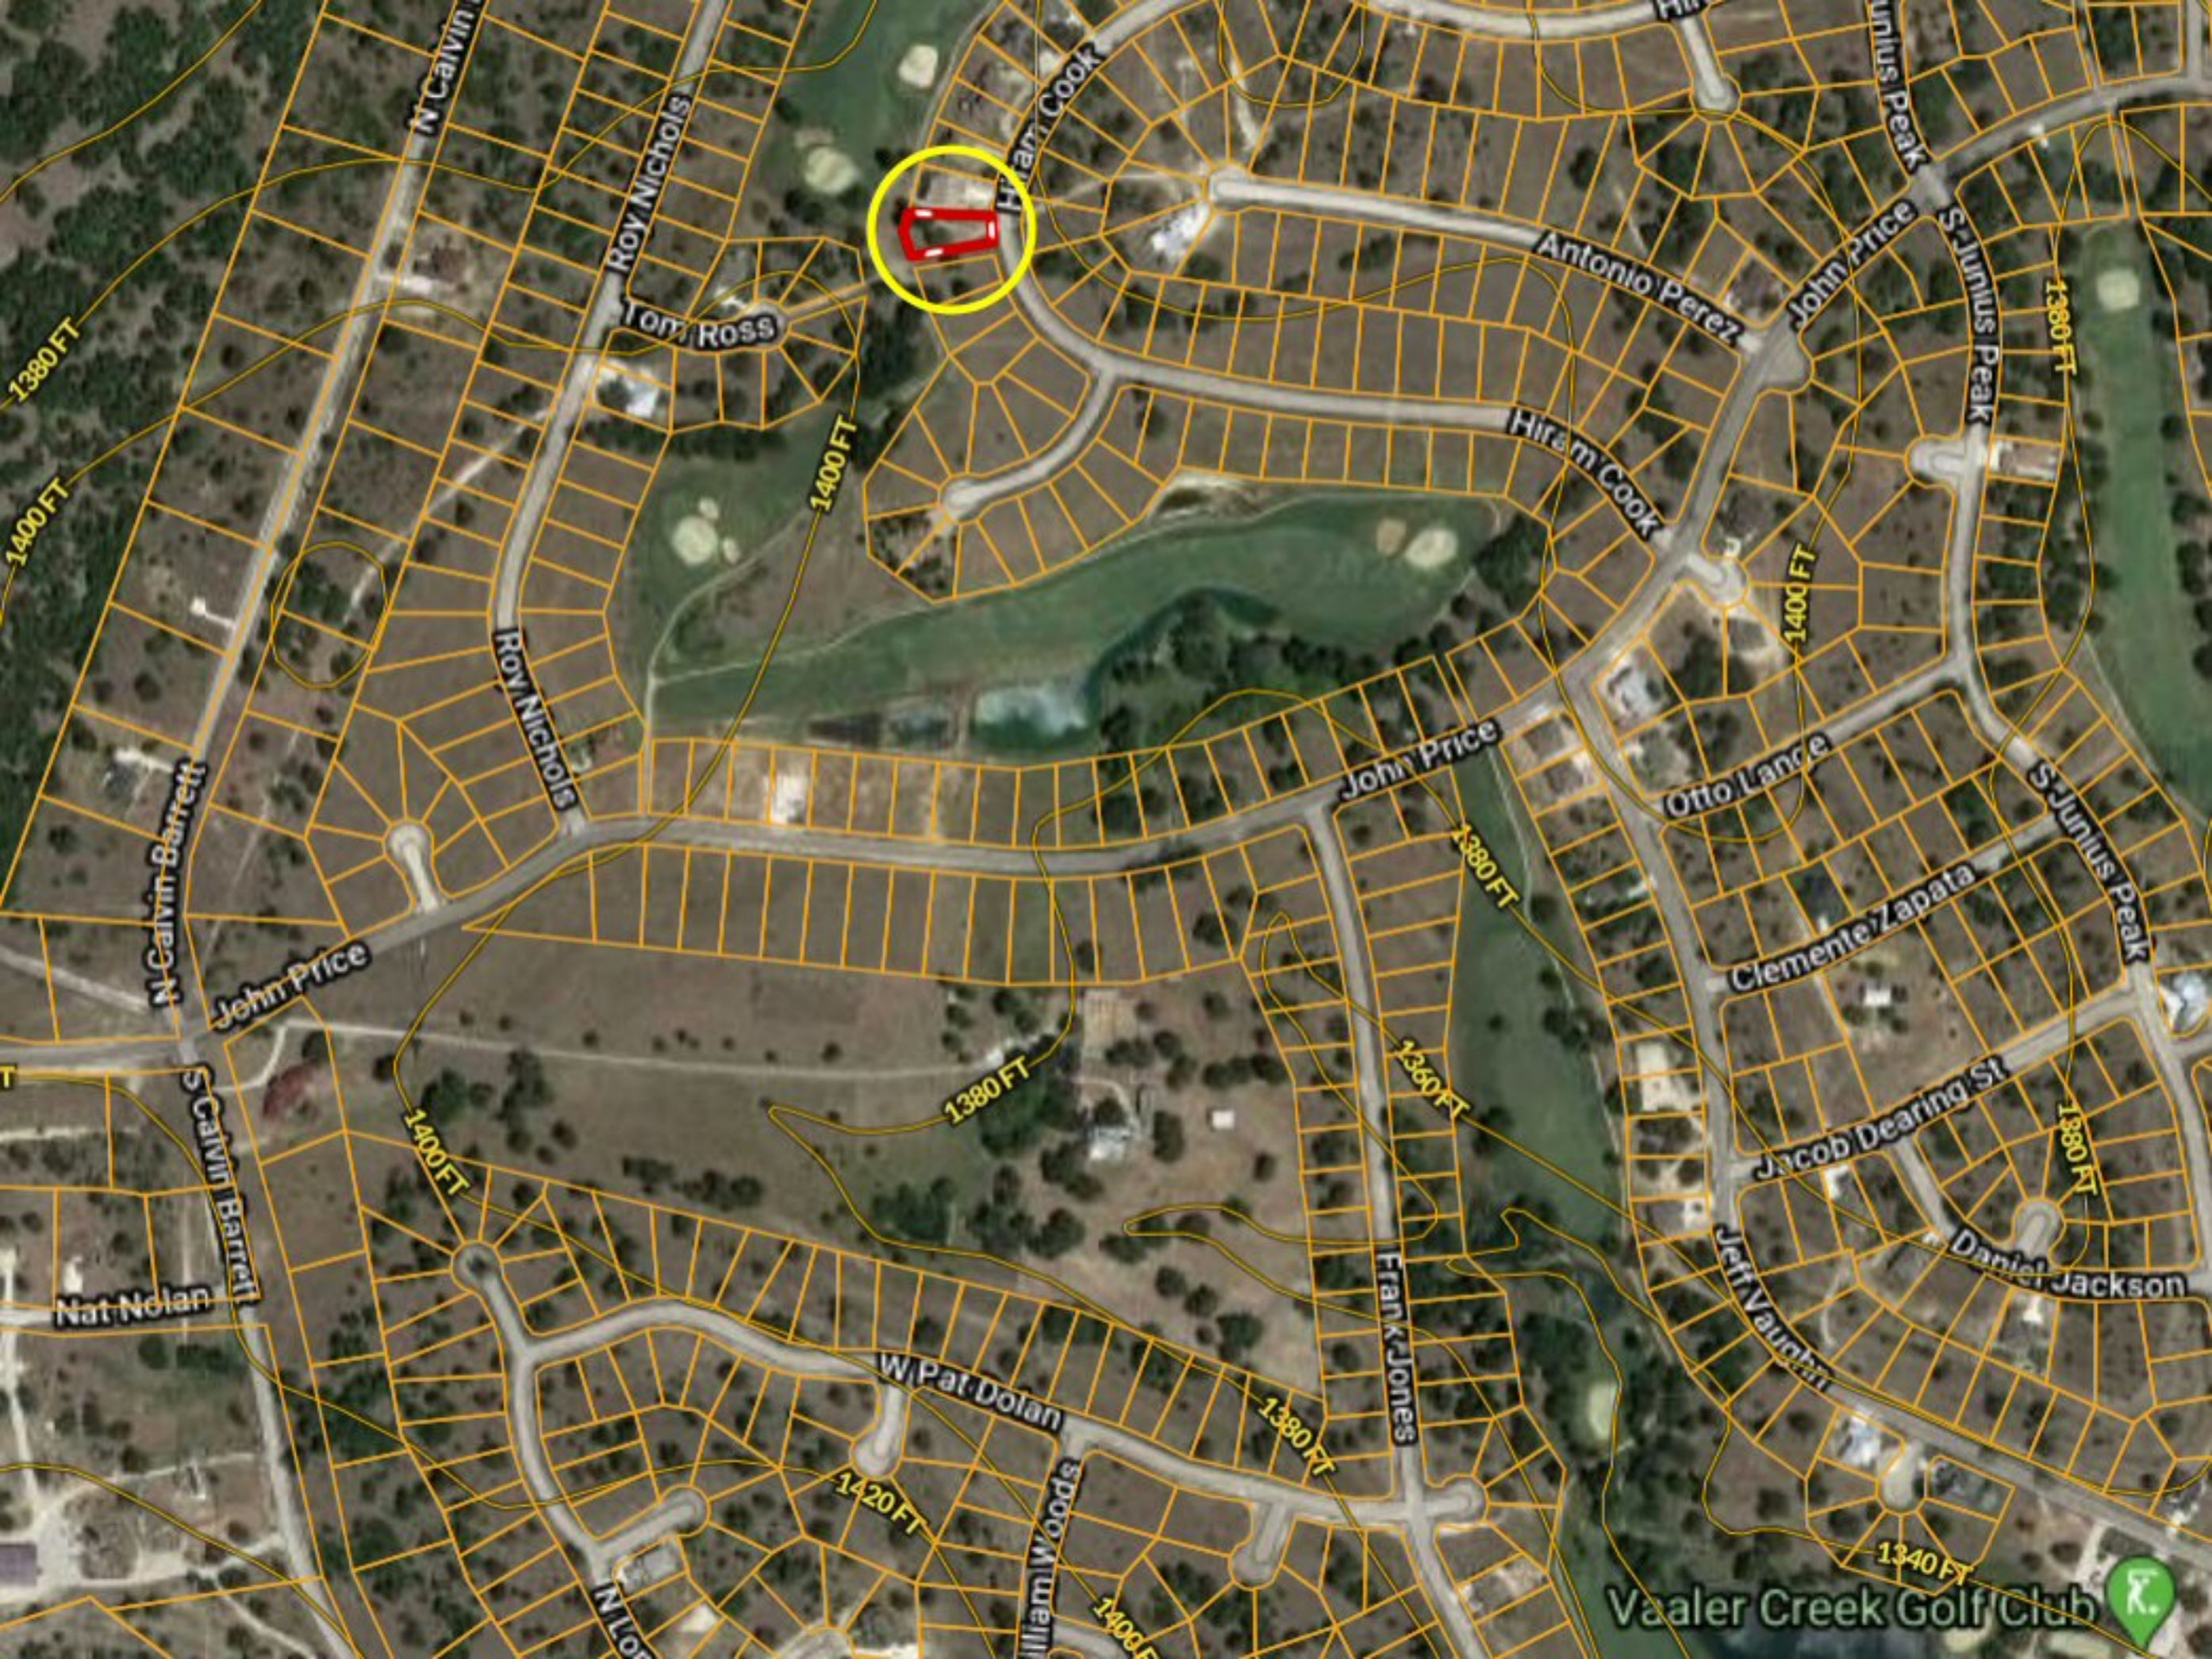

QTR-ACRE *** ON GOLF *** Lot 551 Hiram Cook ~ Rockin J Ranch

Golf Course
28.39 acres
Un-Platted

Rockin J Ranch Unit 2

GRAPHIC SCALE

(IN FEET)
1 Inch = 100 ft.

Vaaler Creek Golf Club

Nichols

Roy

Hiram Cook

Hiram Cook

1400 FT

1400 FT

Tom Ross

Hiram Cook

Bryan Marsh

Hiram Cook