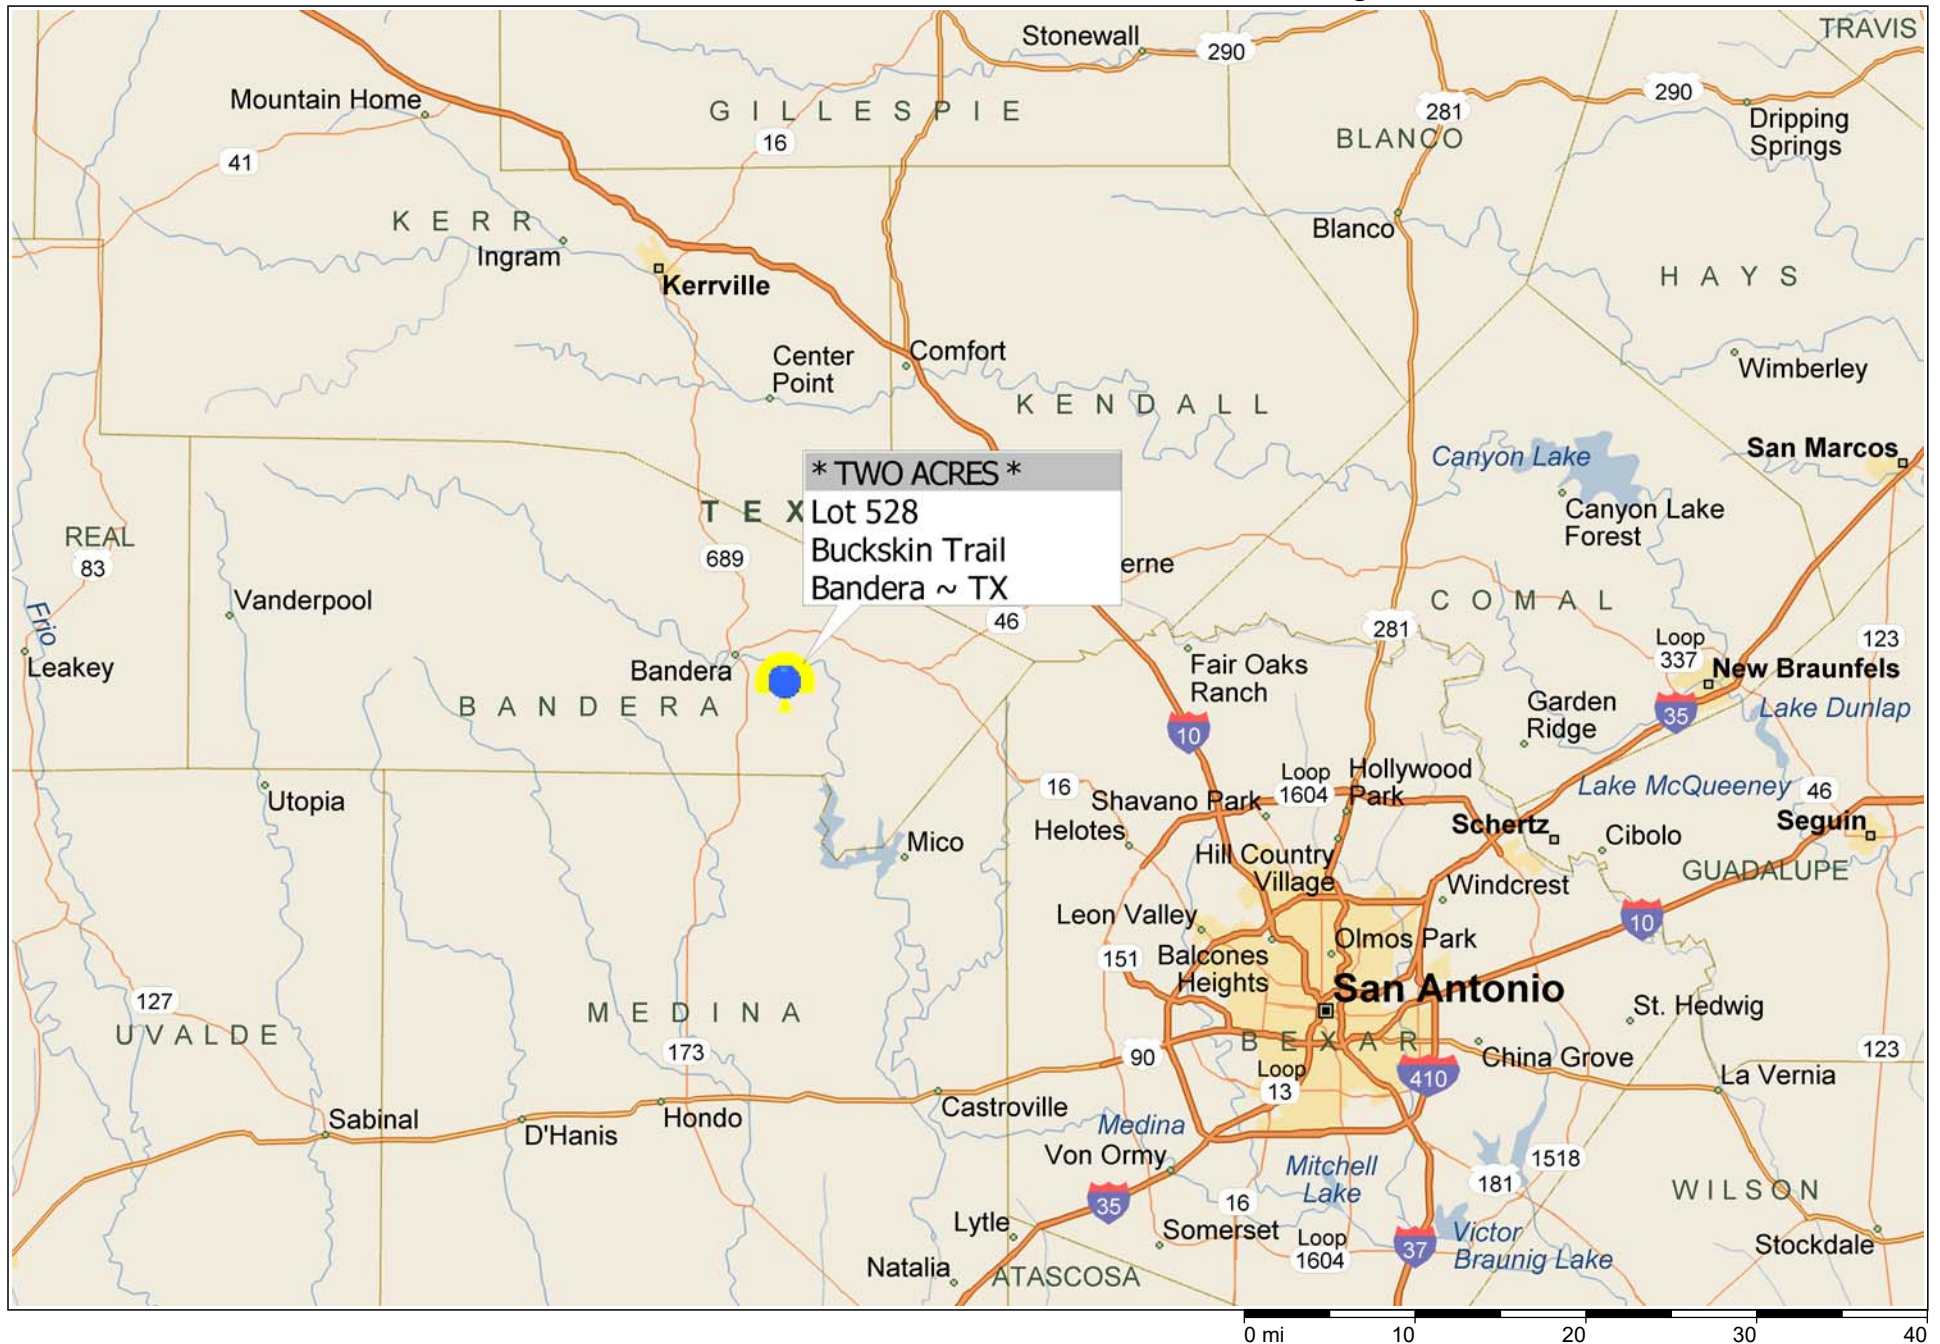

*** TWO ACRES *** Lot 528 Buckskin Trail ~ Bridlegate

Buckskin Trail

Buckskin Trail

1220 FT

1220 FT