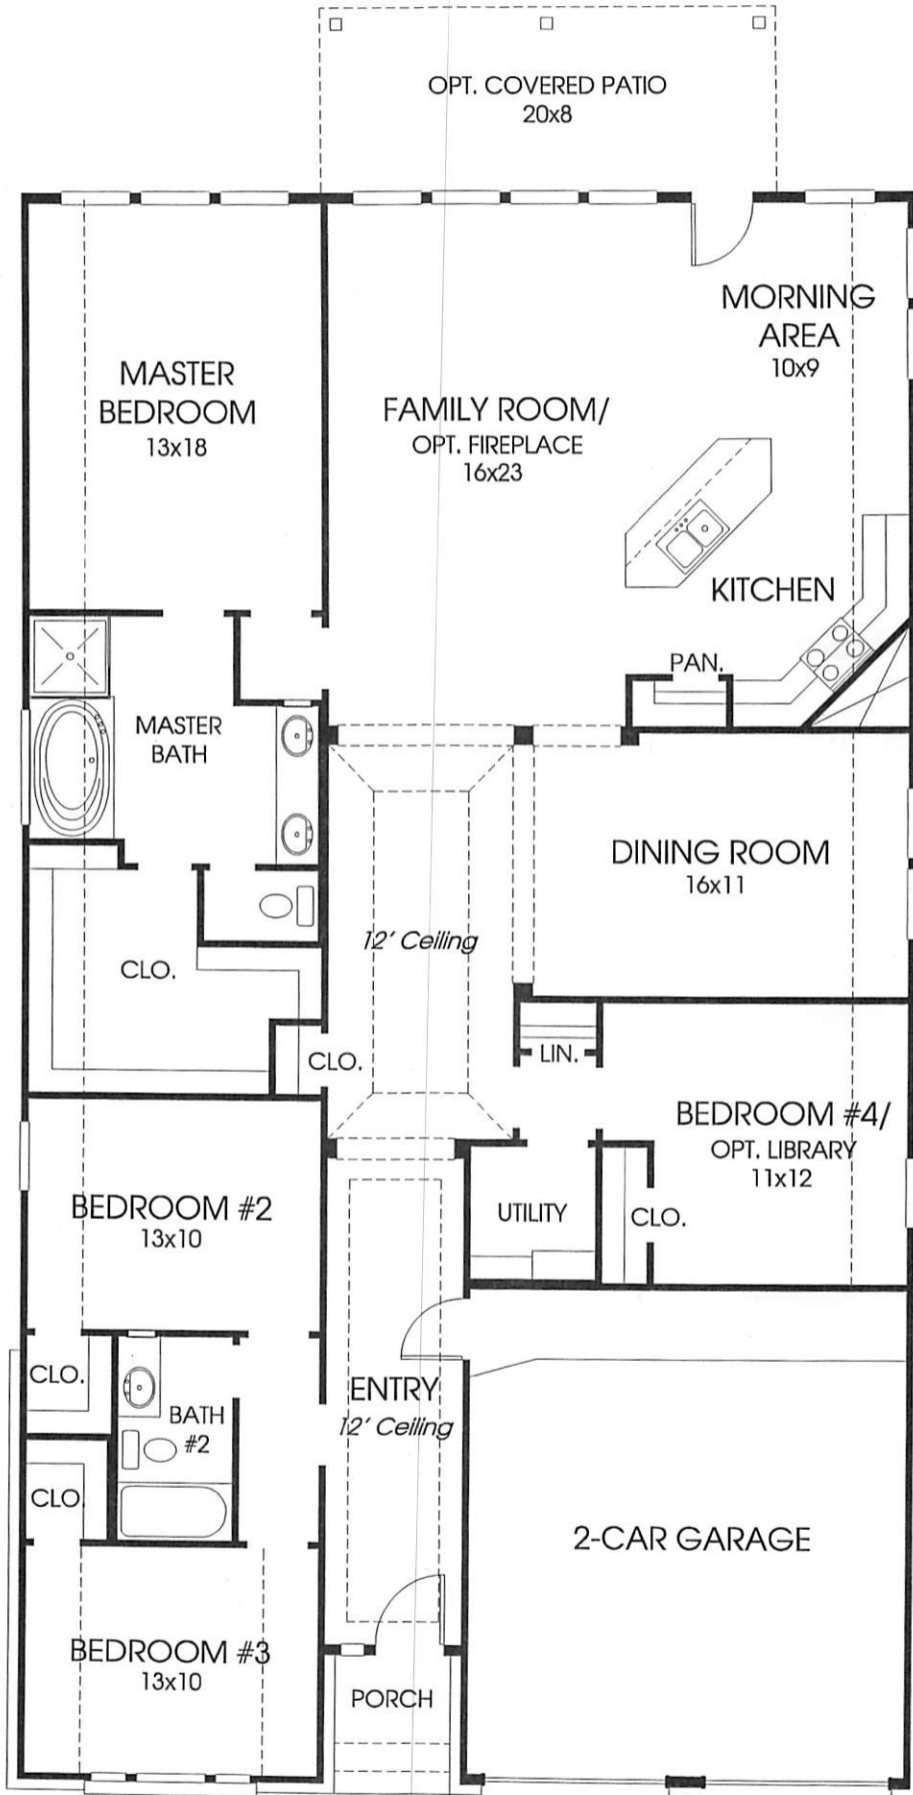

DESIGNS

Design 2267W

This home contains approximately 2,267 square feet and includes four bedrooms and two baths.

Note: Any options listed on this brochure are available at an additional cost.

Not included: inside keyed deadbolt locks, refrigerators, furnishings, drapery, plants, decorator items and all other personal property being used in model homes. Builder reserves the right to make changes in the plans and specifications, and to substitute material of similar quality. Room dimensions indicate approximate inside area measurements.

12/06/2011 - Perry Homes (50' CL)

PERRY HOMES