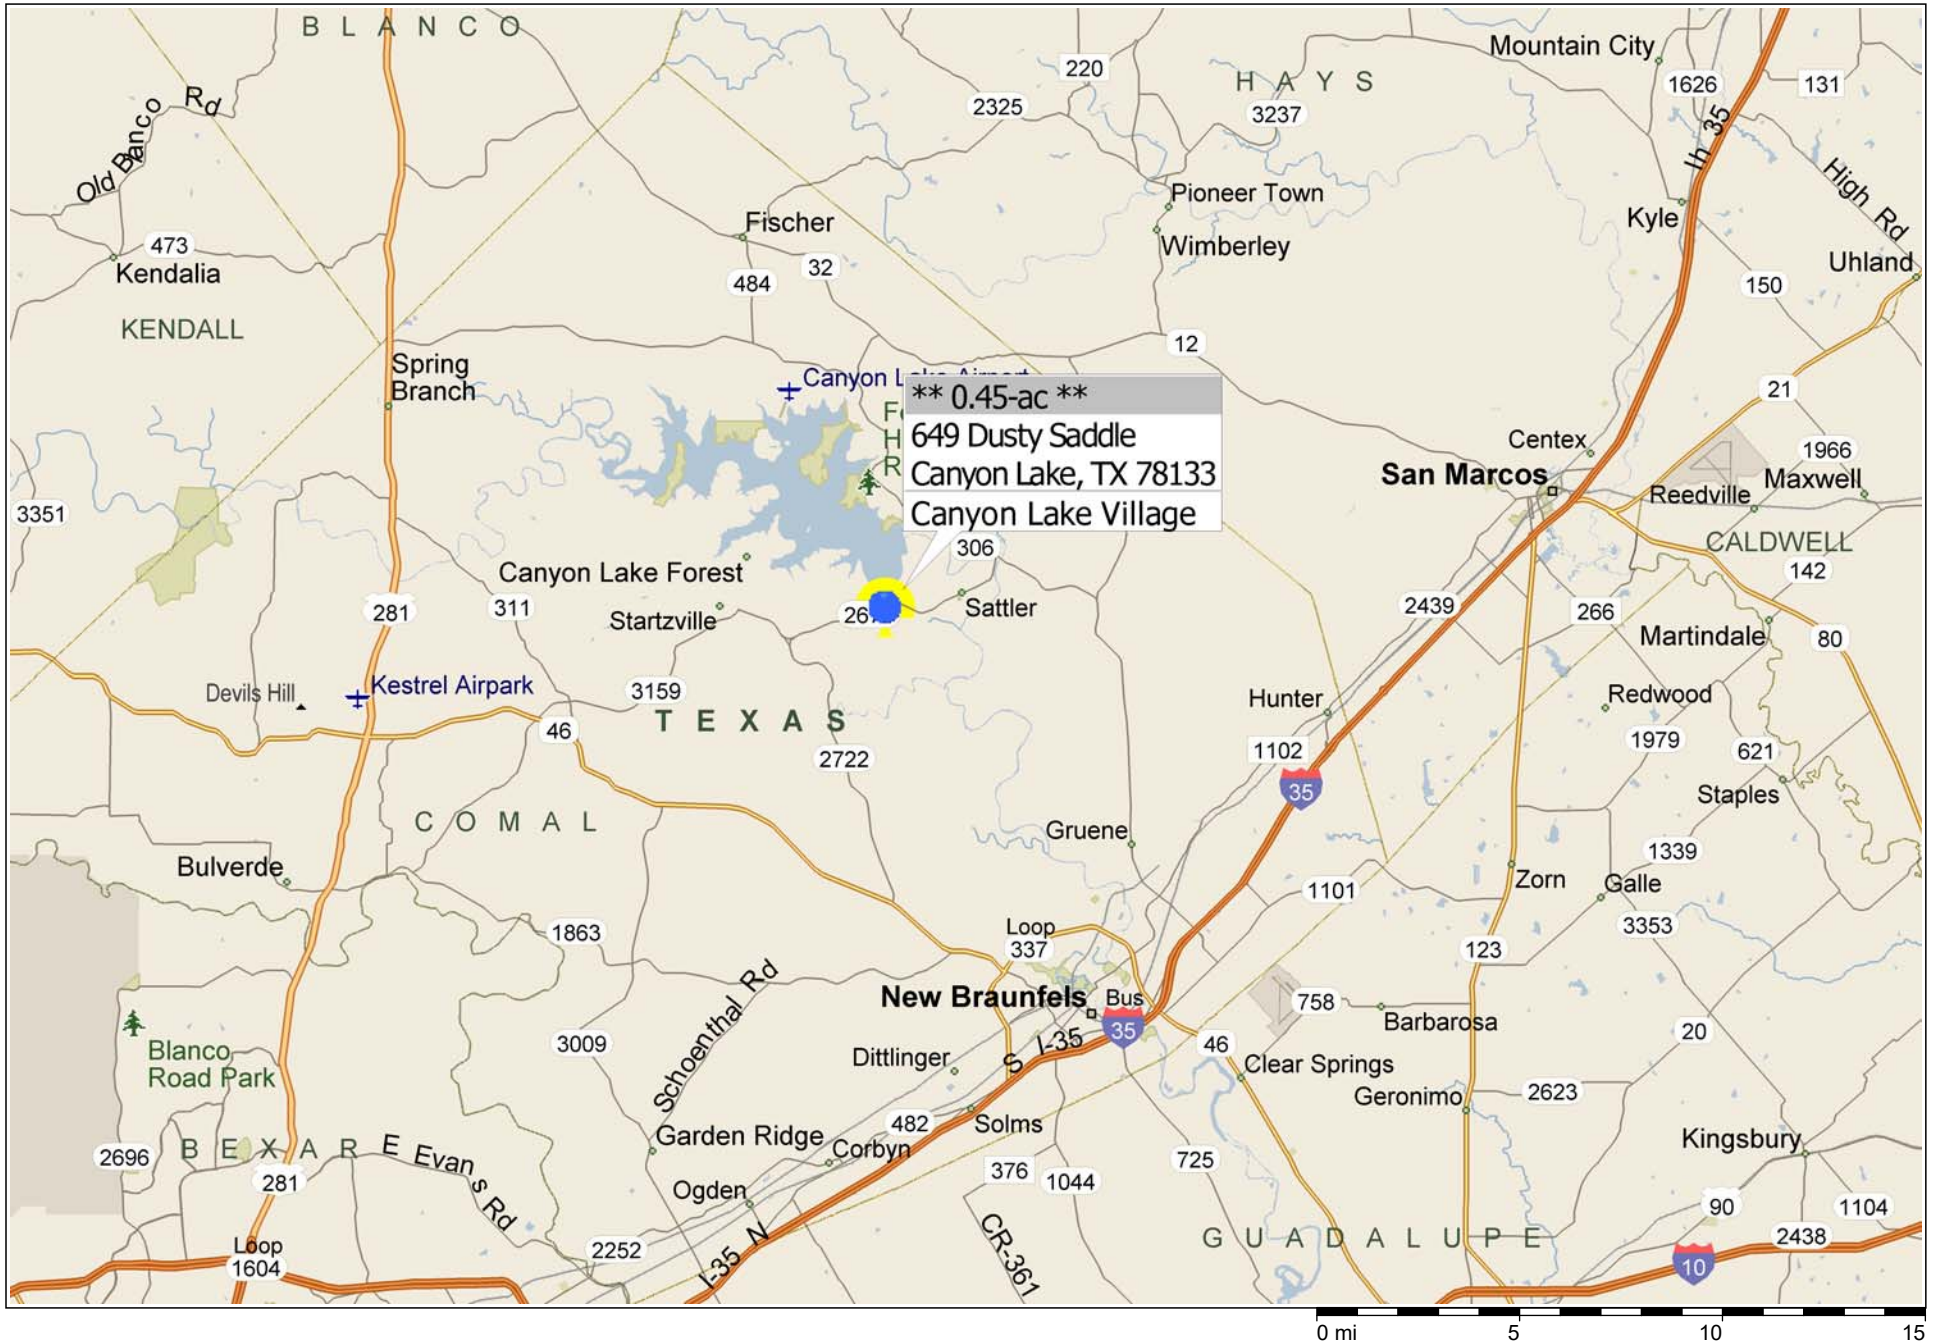

*** 0.45-ac *** 649 Dusty Saddle ~ Canyon Lake Village

Texas Wine Maps

1000 FT
1020 FT

Triple Peak Dr
1120 FT
1080 FT

1020 FT
1060 FT
1040 FT

Grace Bible Church
of Canyon Lake

Canyon Lake Area
Chamber of Commerce