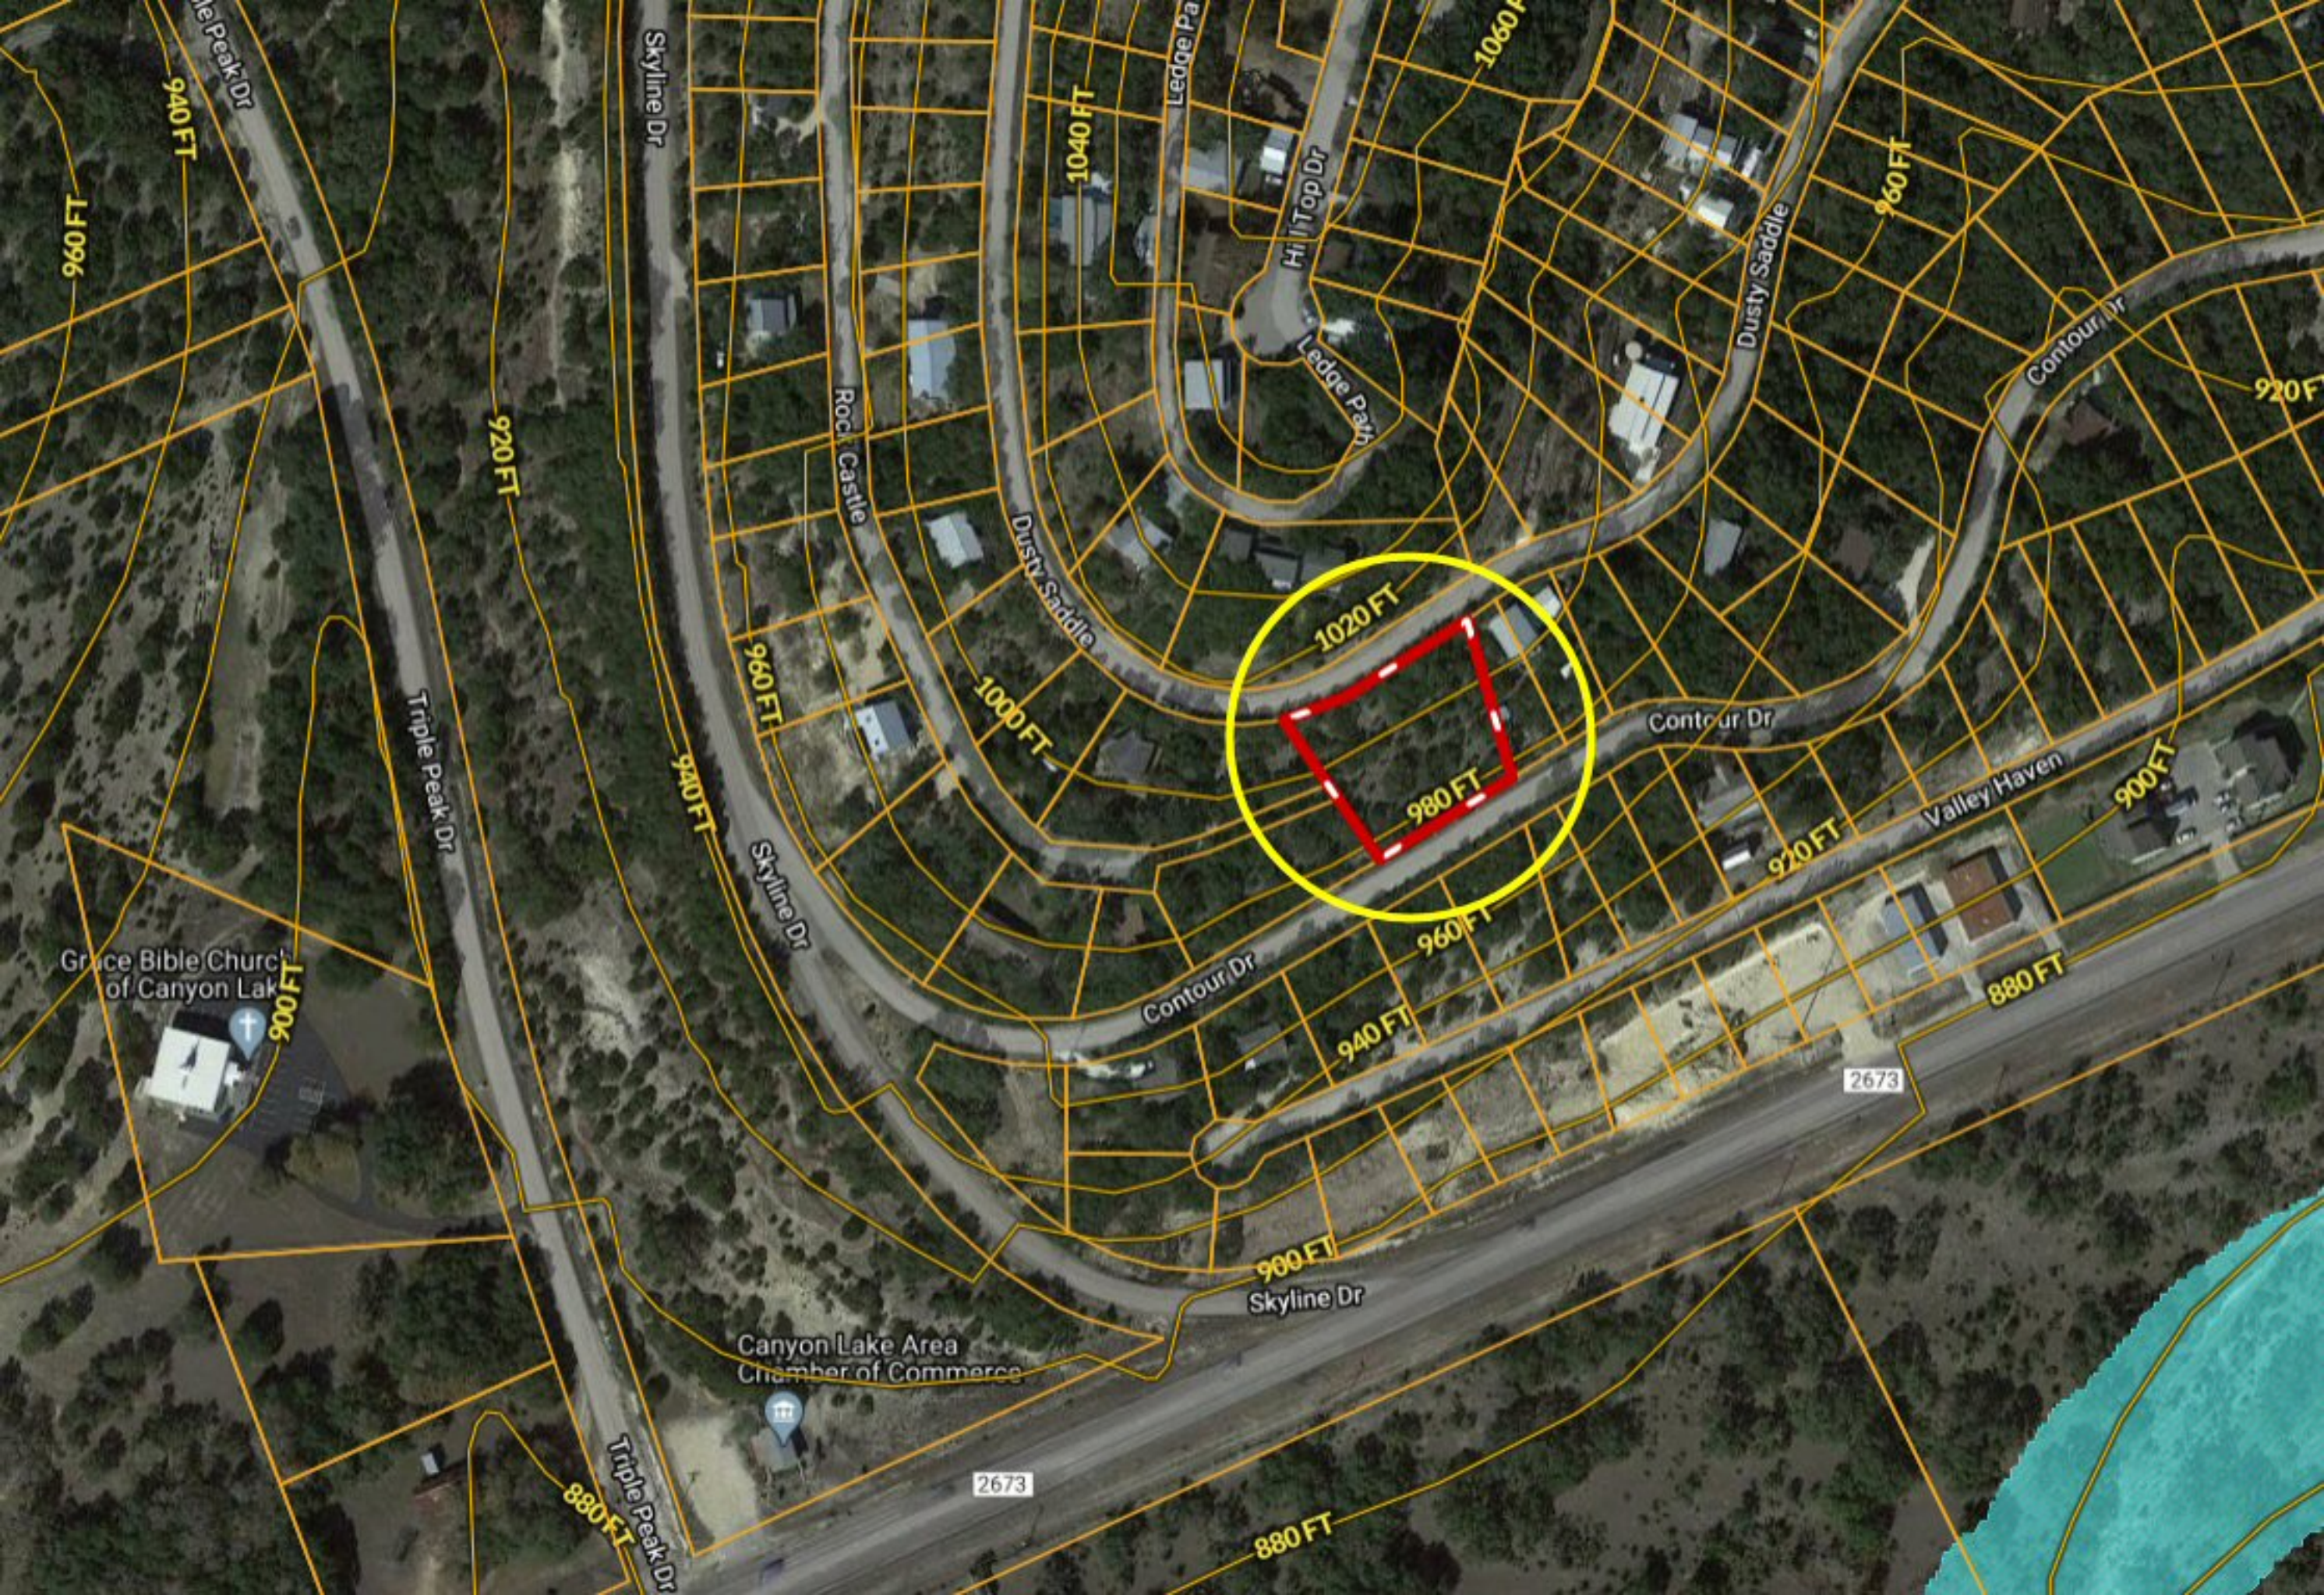

*** 0.45-ac *** 649 Dusty Saddle ~ Canyon Lake Village

Texas Wine Maps

1000 FT
1020 FT

Triple Peak Dr
1120 FT
1080 FT

1020 FT
1060 FT
1040 FT

Grace Bible Church
of Canyon Lake

Canyon Lake Area
Chamber of Commerce

880 FT

880 FT

980 FT

1080 FT

980 FT
1020 FT

900 FT

860 FT

Seymour Boat Ramp

2673

2673

2673

Grace Bible Church
of Canyon Lake

Canyon Lake Area
Chamber of Commerce

960 FT

920 FT

1040 FT