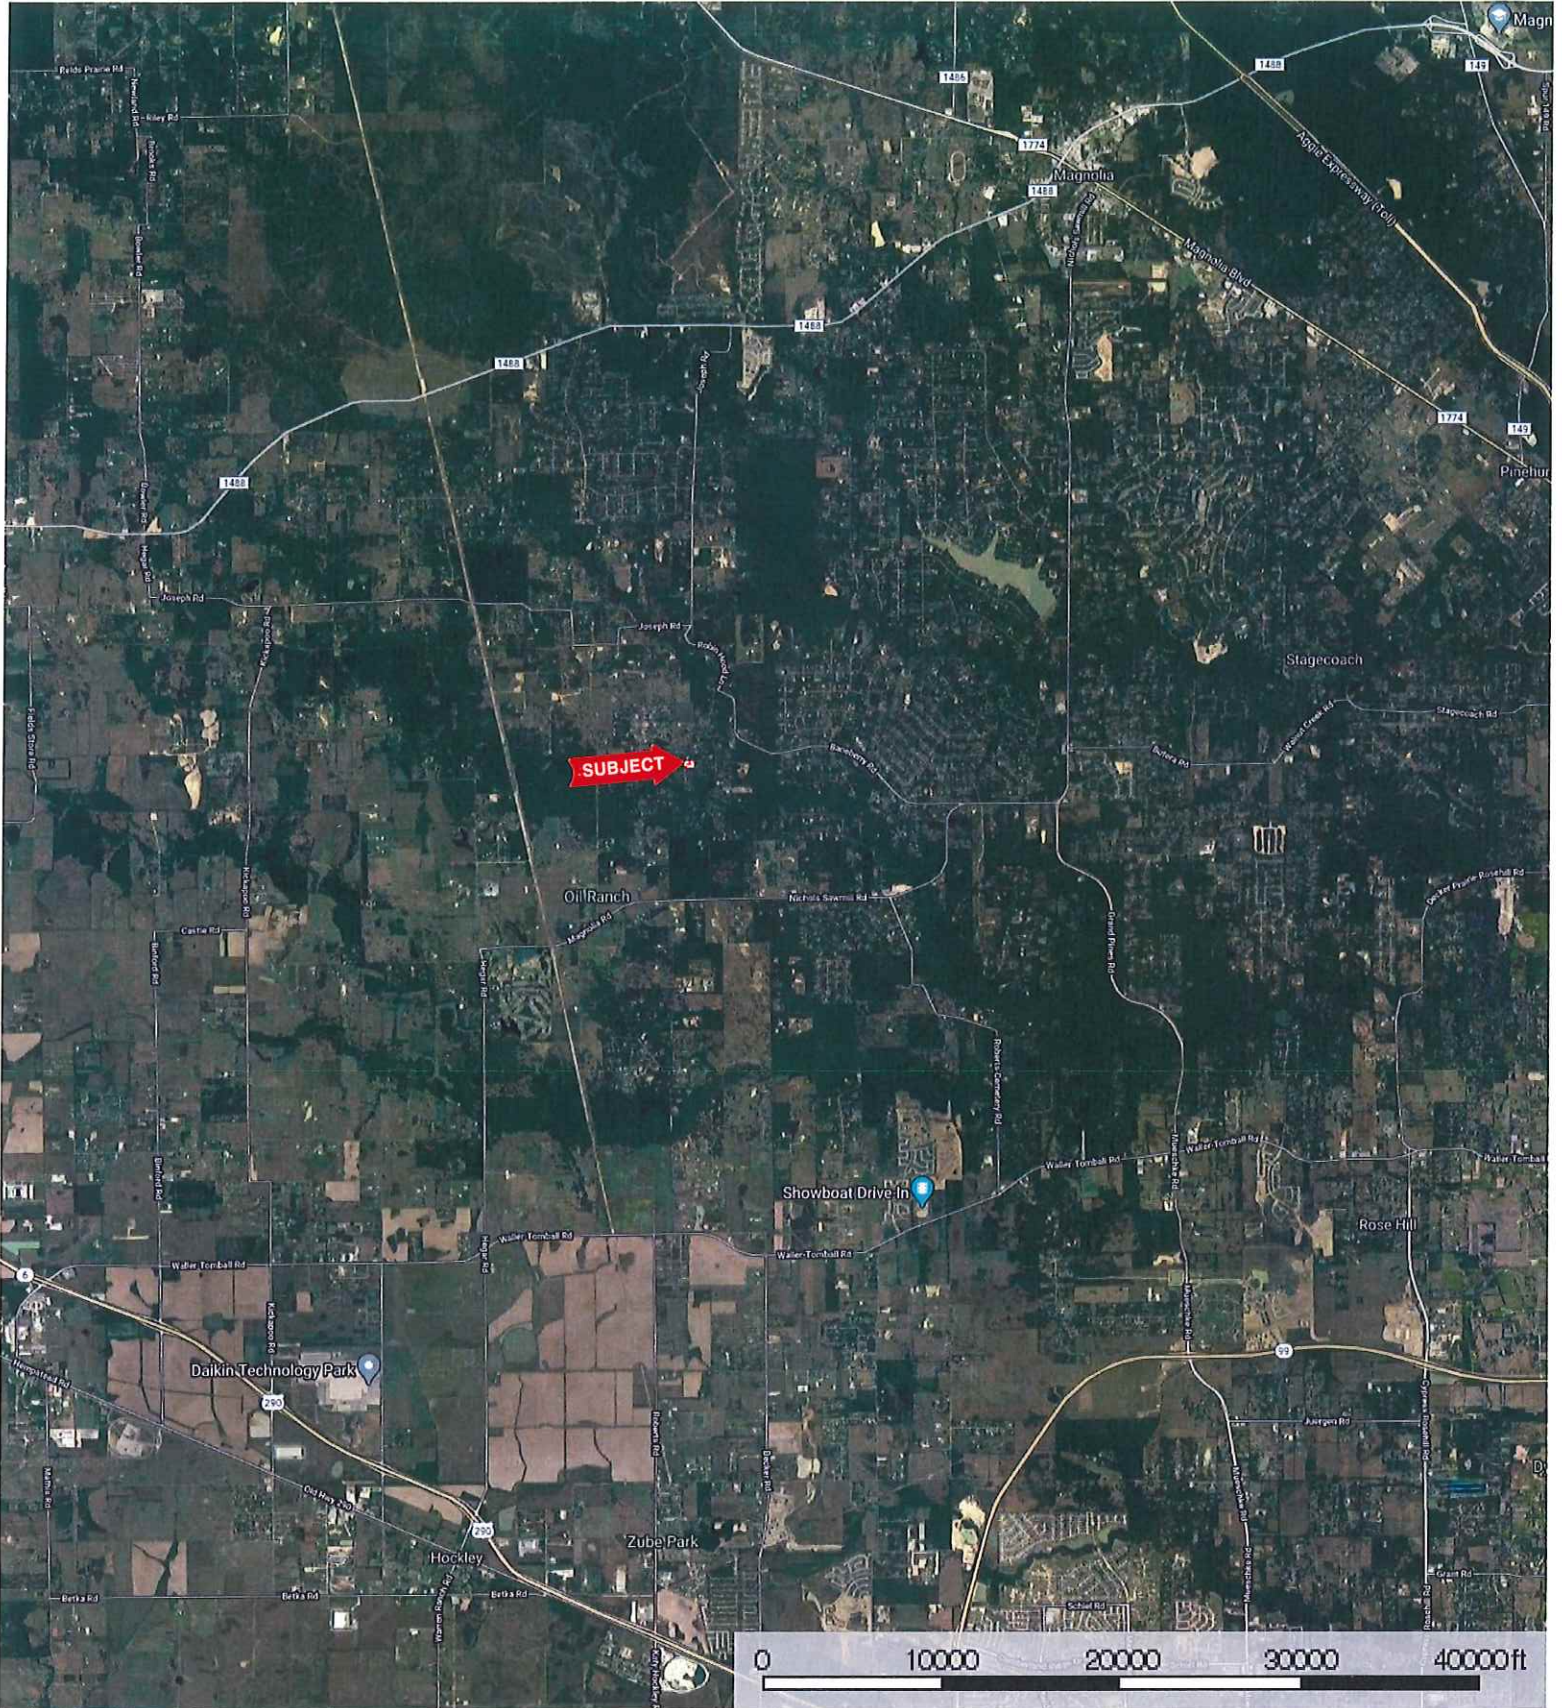

24648 Oak Creek  
Waller County, Texas, AC +/-

 Boundary

24648 Oak Creek  
Waller County, Texas, AC +/-

 Boundary

24648 Oak Creek  
 Waller County, Texas, AC +/-

- Boundary
- 100 Year Floodplain
- 500 Year Floodplain
- Floodway
- Special
- Unmapped/ Not Included