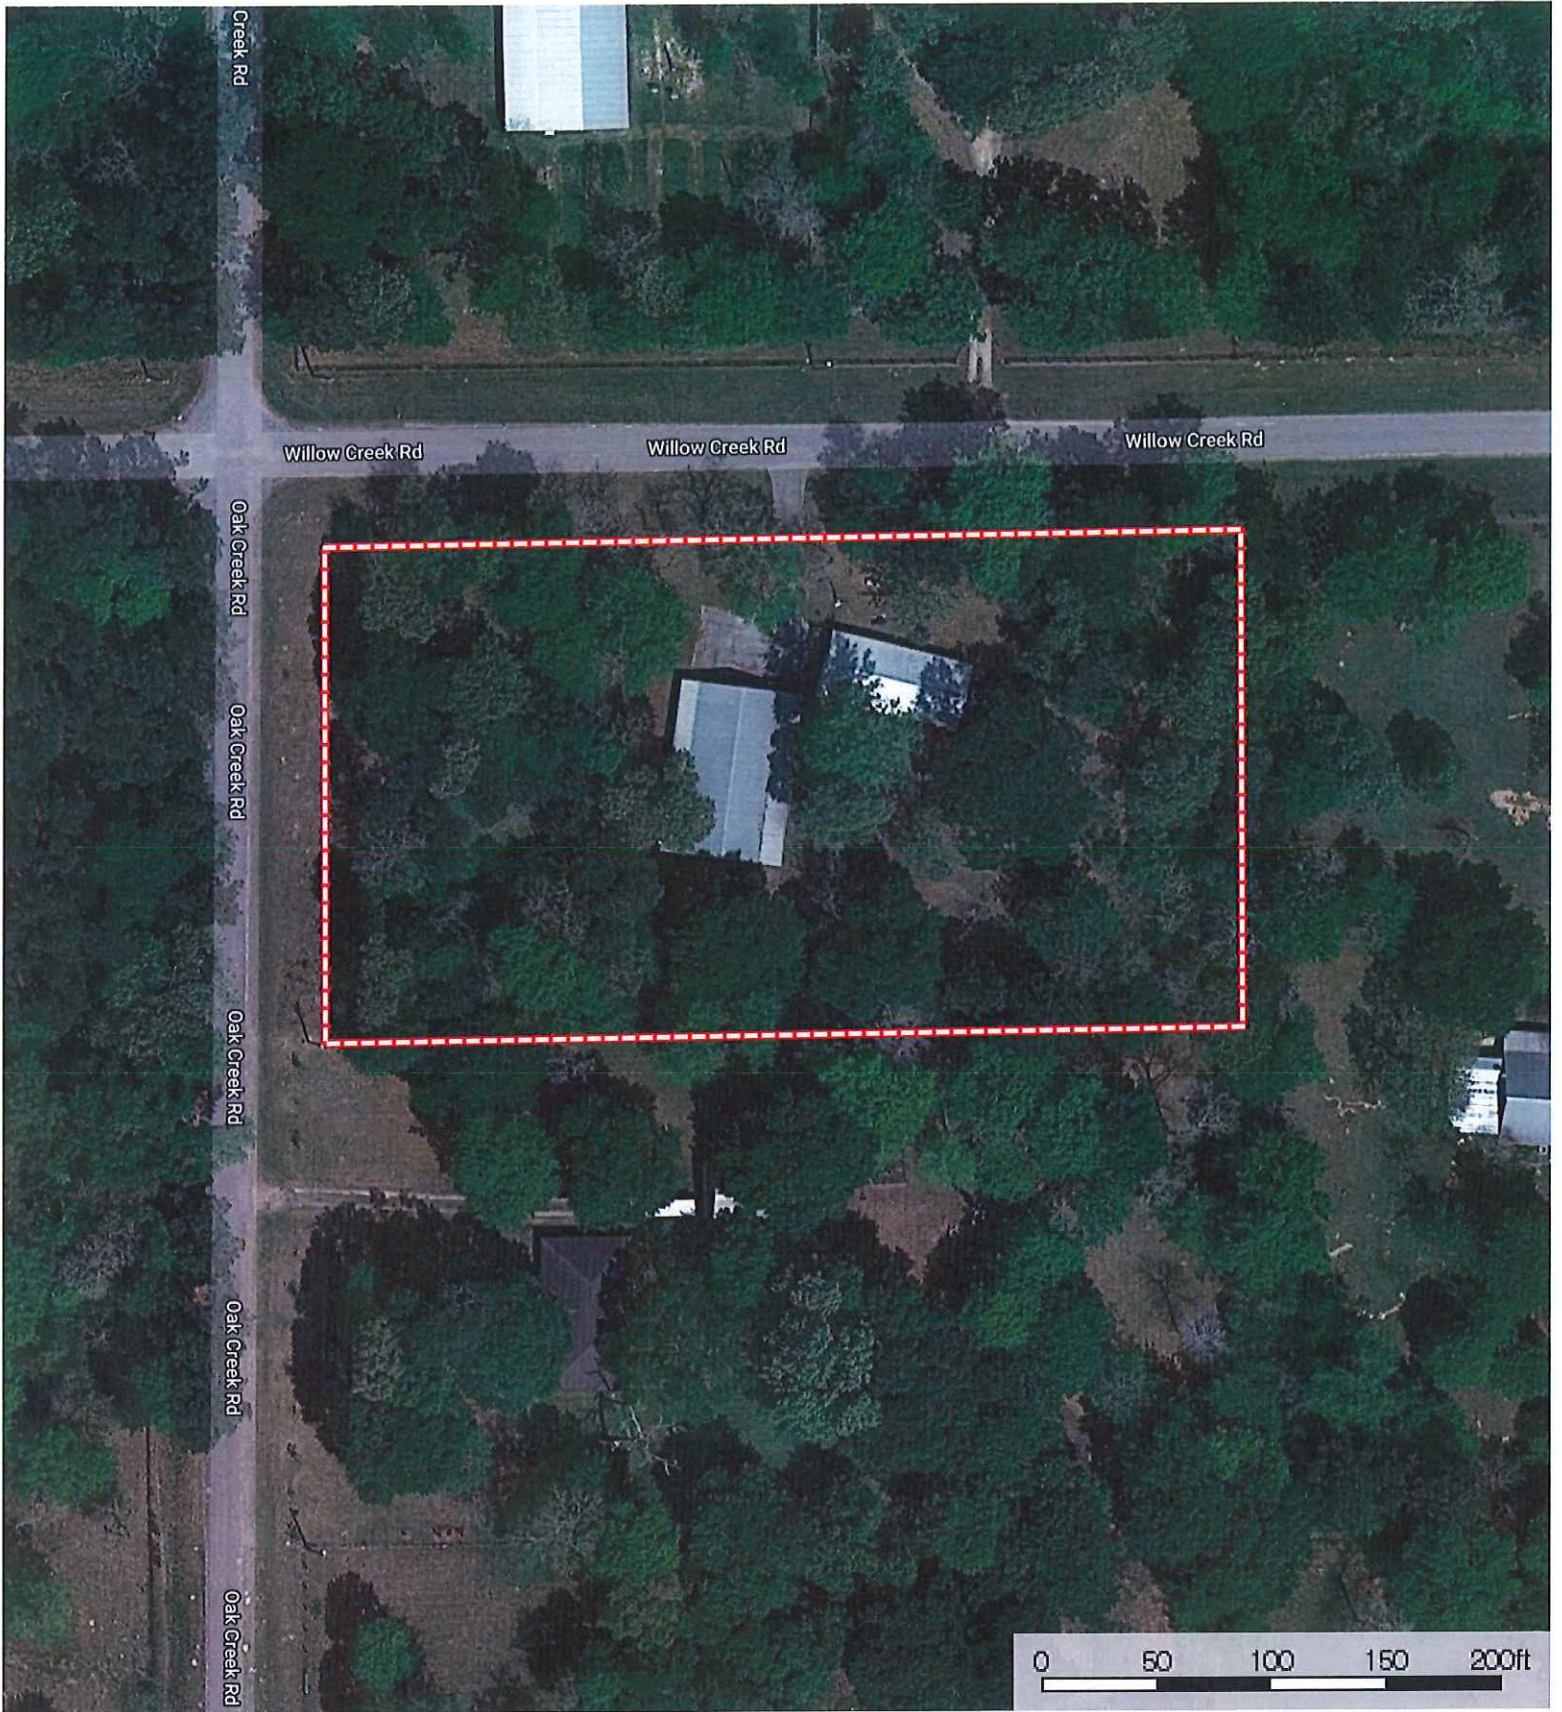

24648 Oak Creek  
Waller County, Texas, AC +/-

 Boundary

24648 Oak Creek  
Waller County, Texas, AC +/-

 Boundary

24648 Oak Creek  
 Waller County, Texas, AC +/-

- Boundary
- 100 Year Floodplain
- 500 Year Floodplain
- Floodway
- Special
- Unmapped/ Not Included