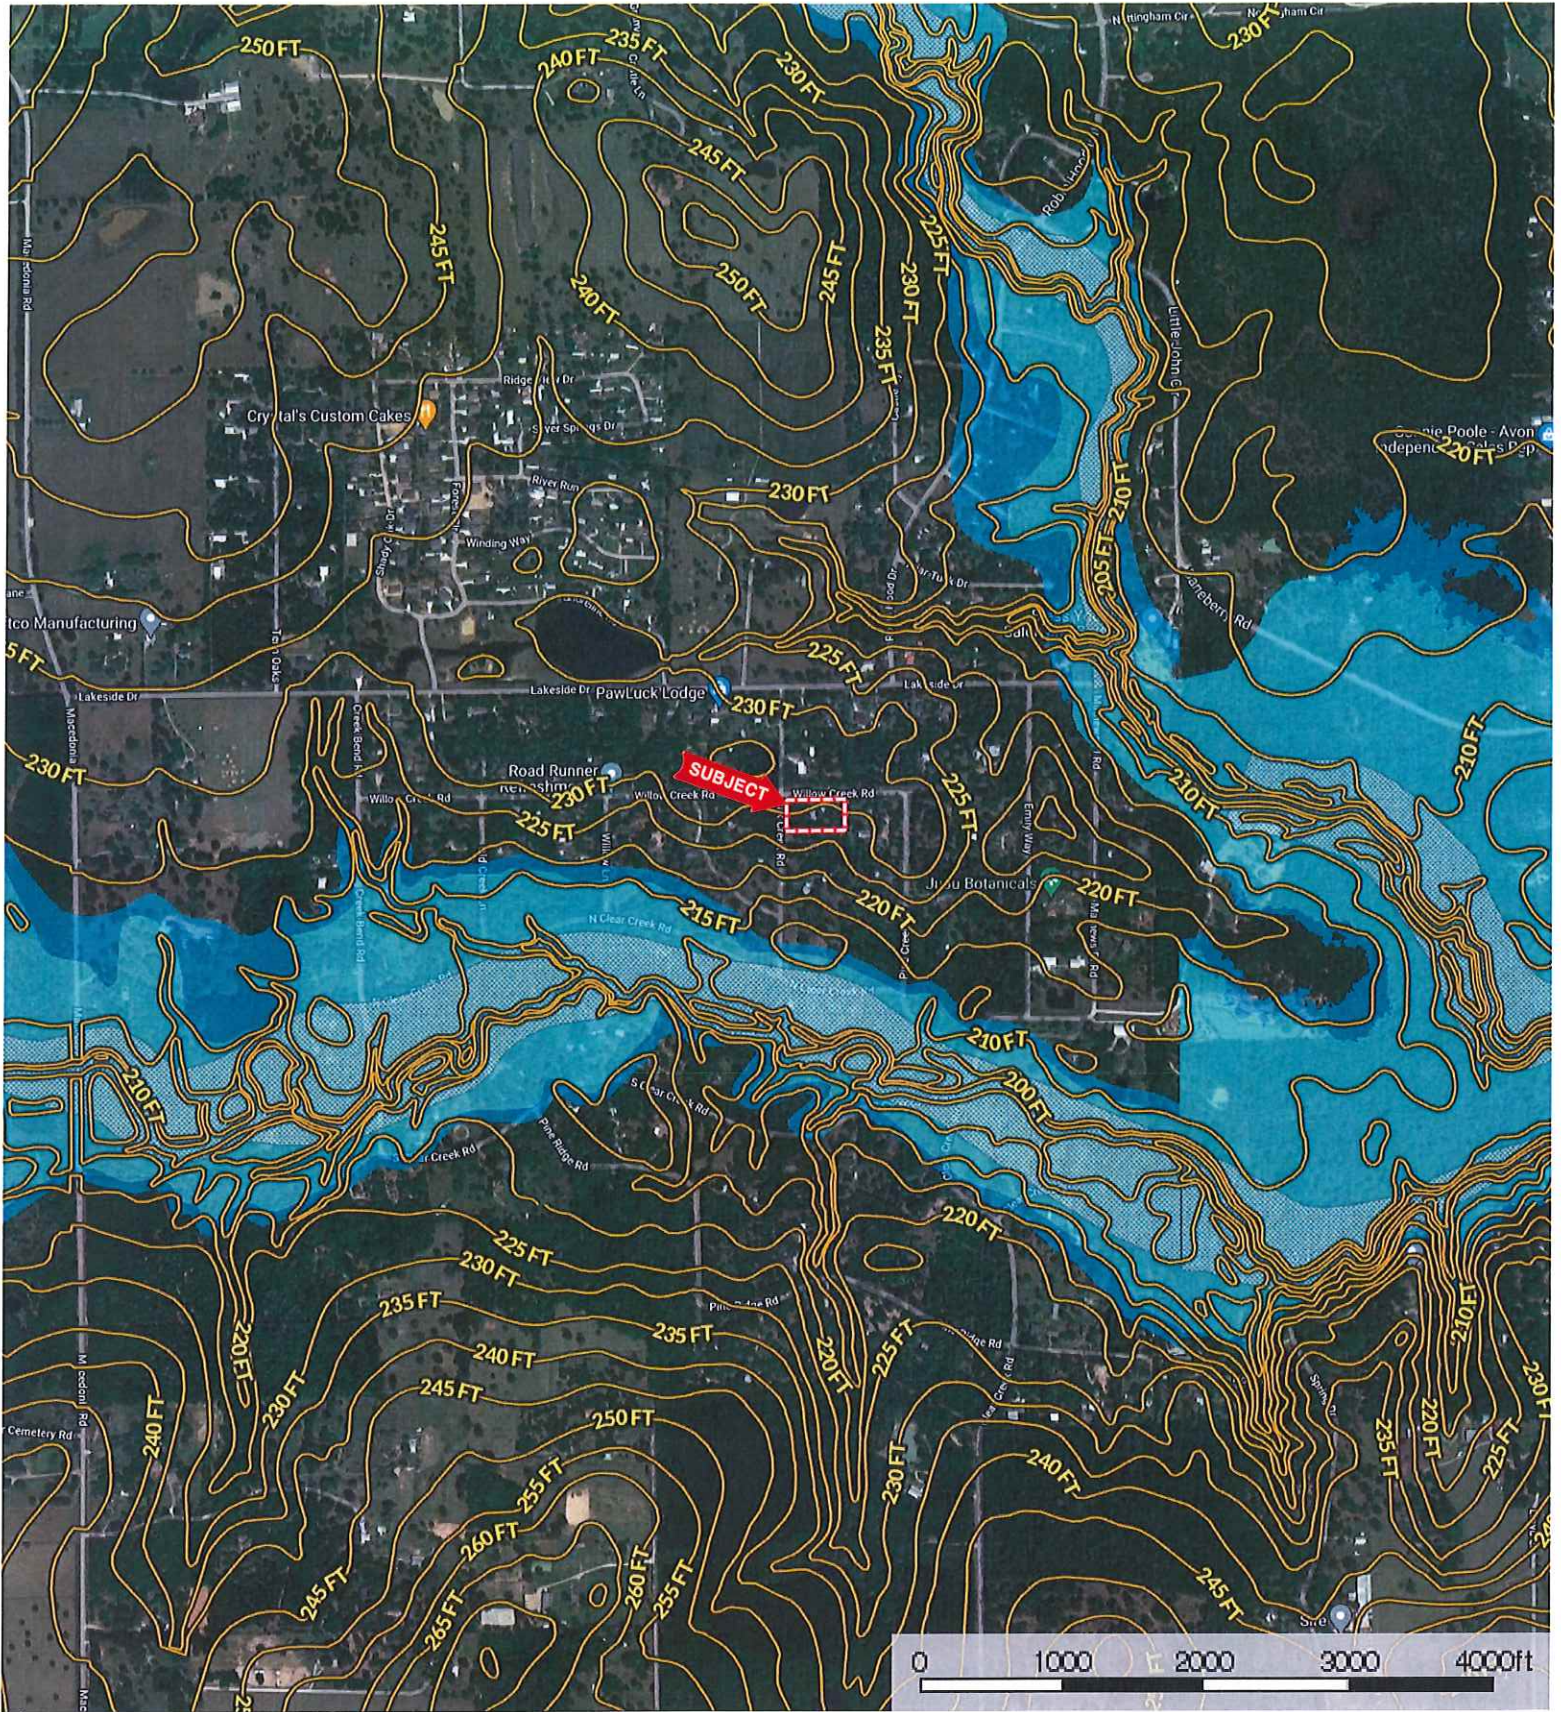

24648 Oak Creek  
Waller County, Texas, AC +/-

 Boundary

24648 Oak Creek  
Waller County, Texas, AC +/-

 Boundary

24648 Oak Creek  
 Waller County, Texas, AC +/-

- Boundary
- 100 Year Floodplain
- 500 Year Floodplain
- Floodway
- Special
- Unmapped/ Not Included