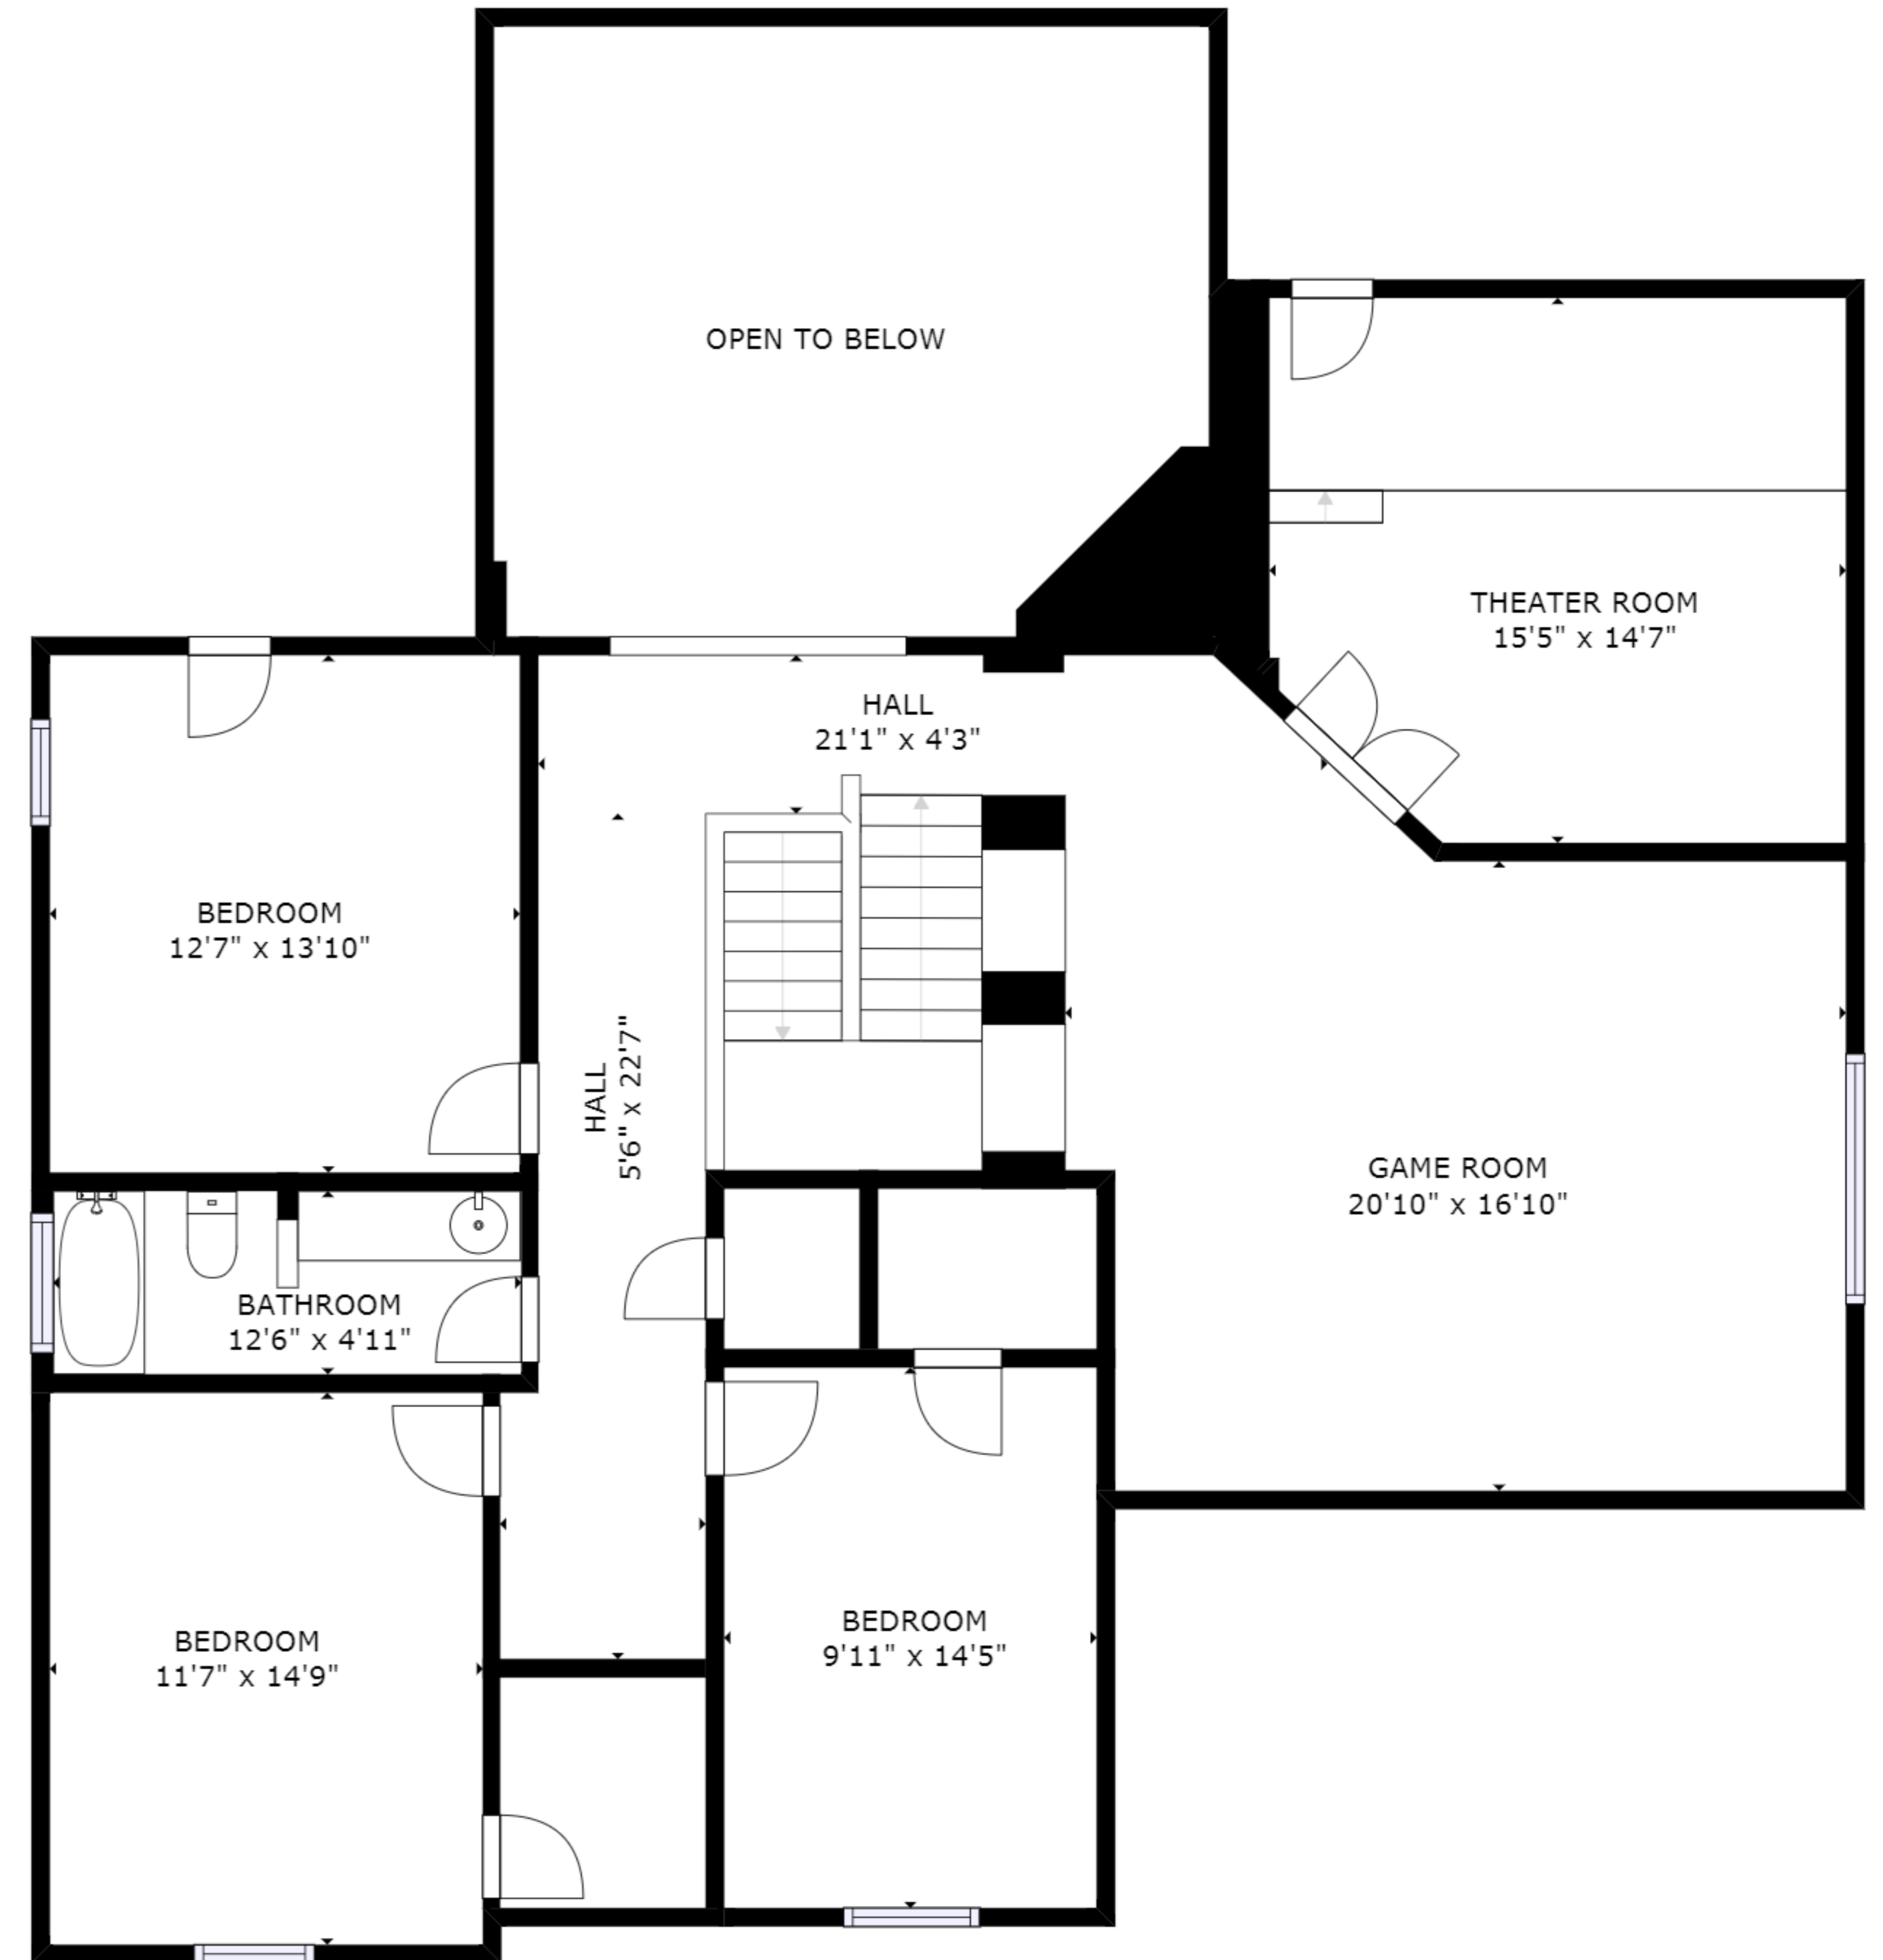

FLOOR 1

FLOOR 2

GROSS INTERNAL AREA  
 FLOOR 1: 1978 sq ft, FLOOR 2: 1563 sq ft  
 TOTAL: 3541 sq ft  
 SIZES AND DIMENSIONS ARE APPROXIMATE, ACTUAL MAY VARY.