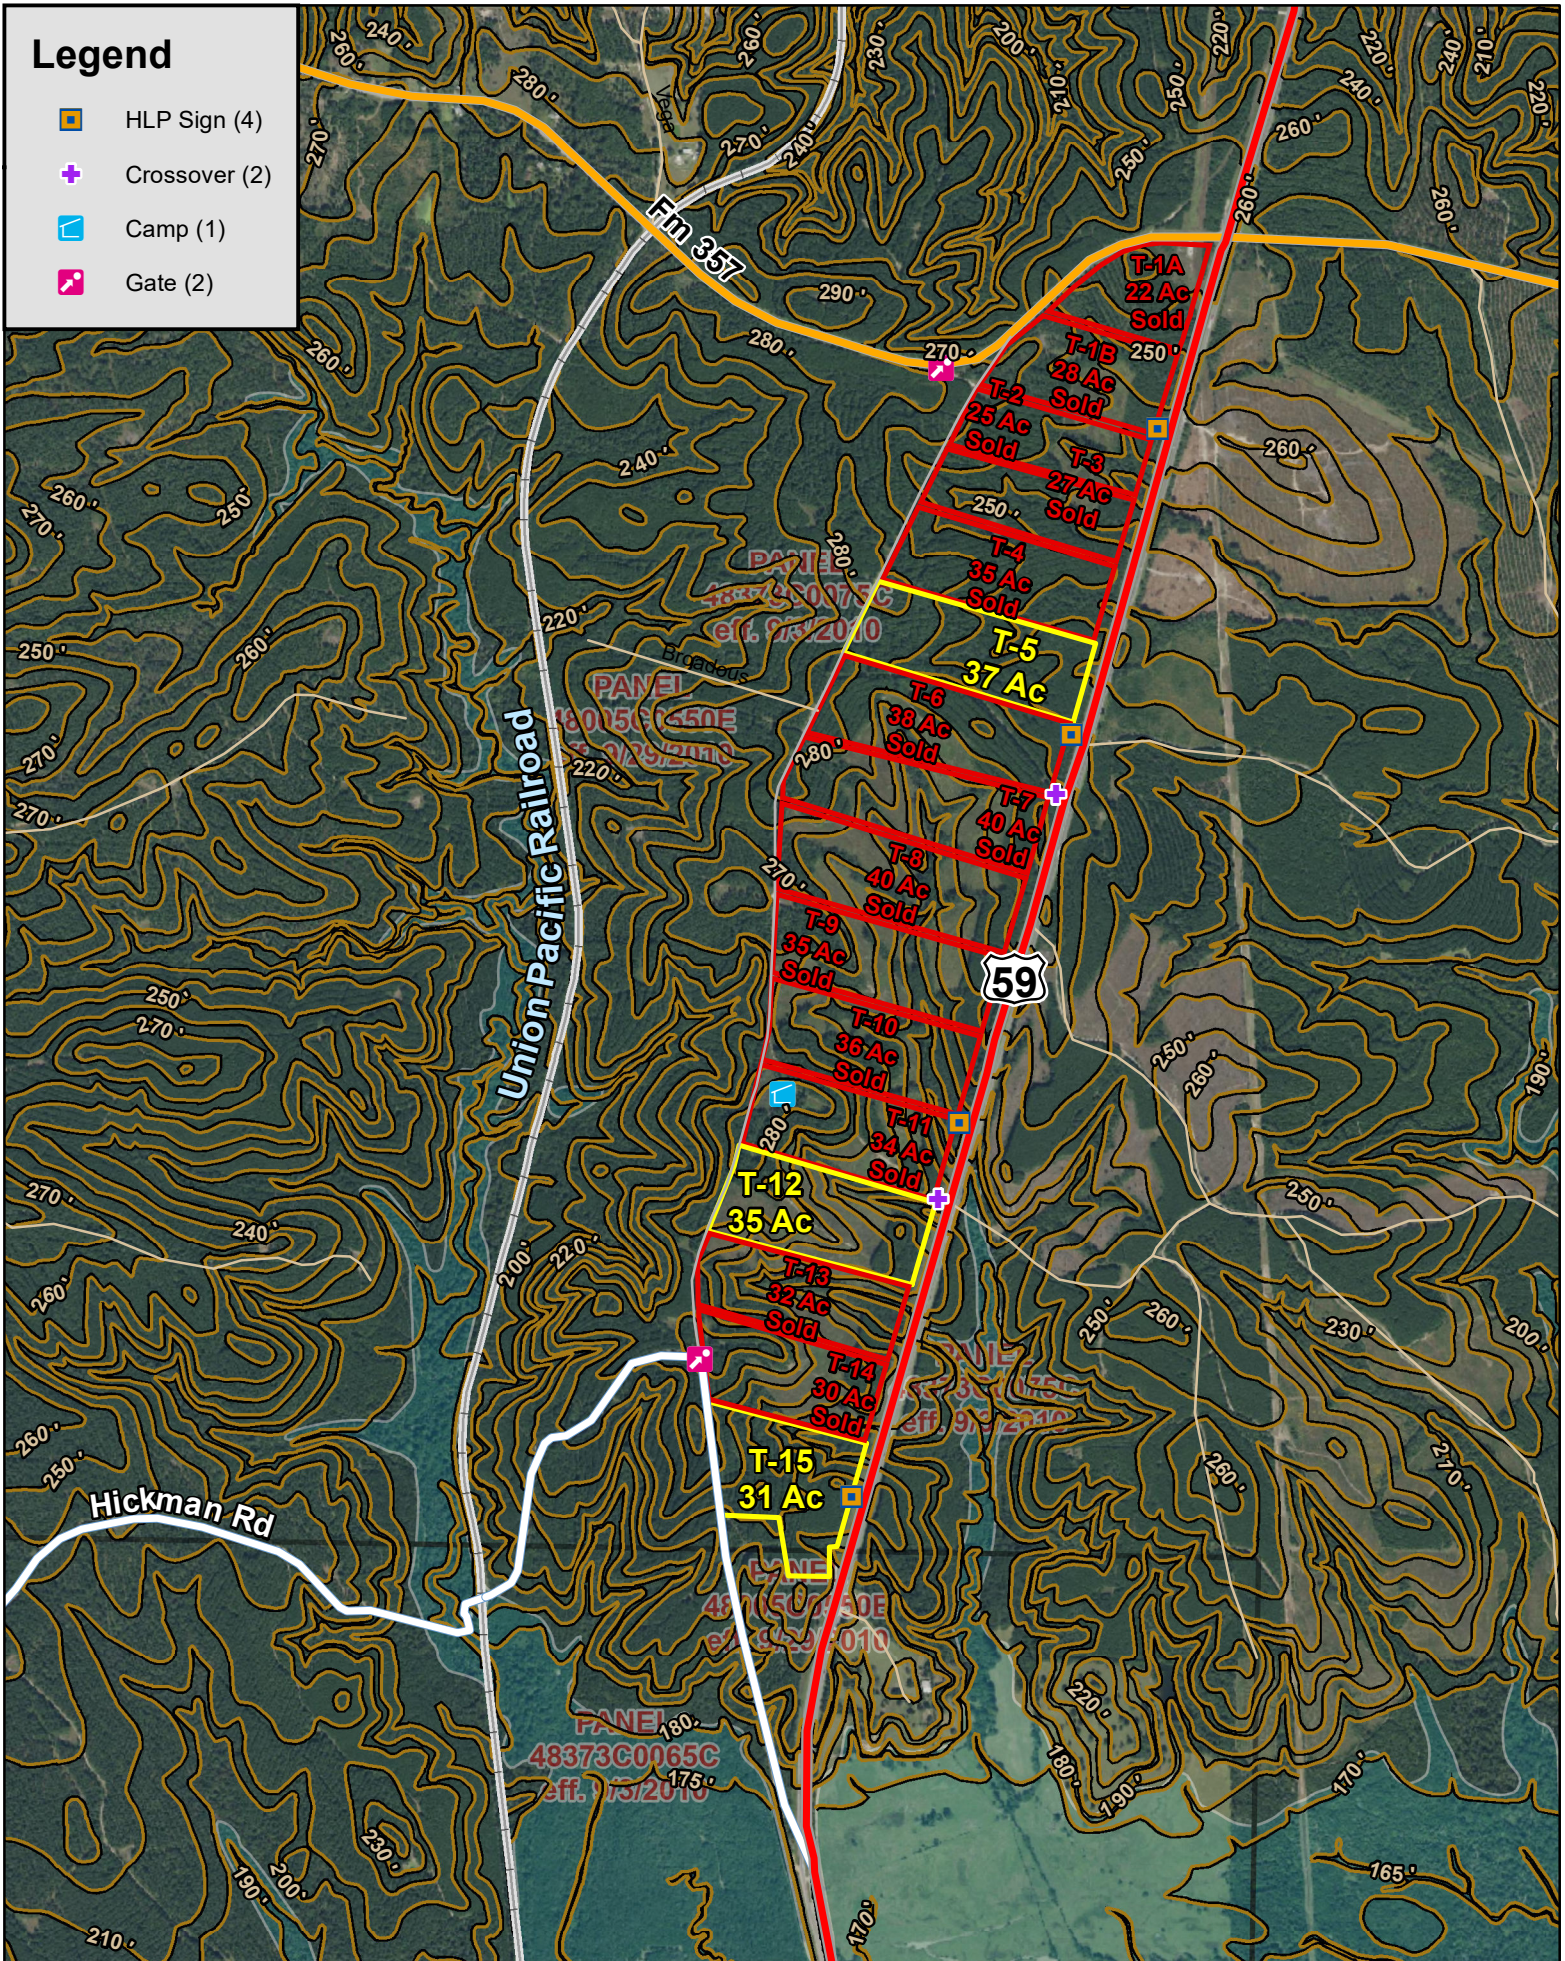

Legend

-  HLP Sign (4)
-  Crossover (2)
-  Camp (1)
-  Gate (2)

Corrigan, Polk Co., TX

For illustration purposes only.