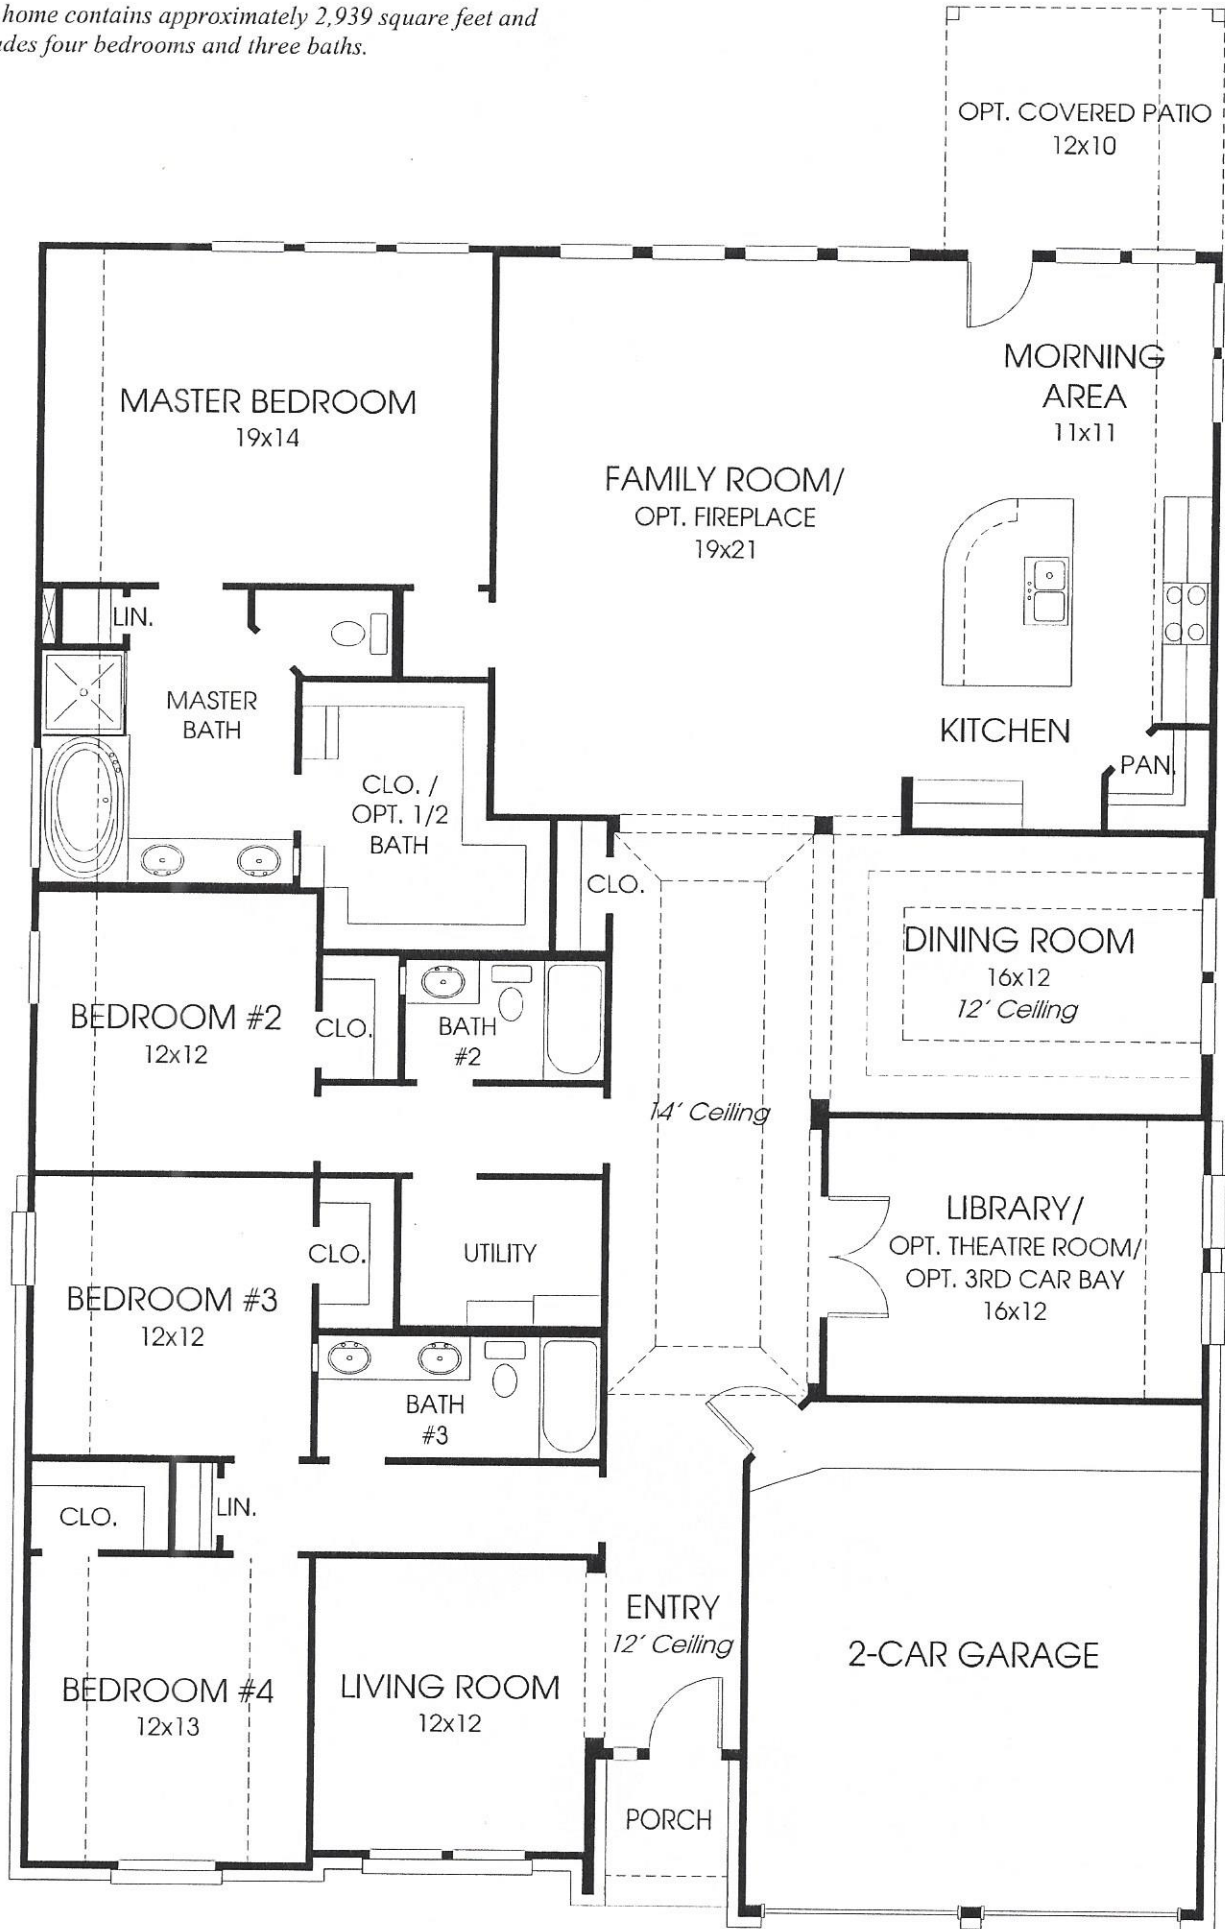

DESIGNS

Design 2939W

This home contains approximately 2,939 square feet and includes four bedrooms and three baths.

Note: Any options listed on this brochure are available at an additional cost.

Not included: inside keyed deadbolt locks, refrigerators, furnishings, drapery, plants, decorator items and all other personal property being used in model homes. Builder reserves the right to make changes in the plans and specifications, and to substitute material of similar quality. Room dimensions indicate approximate inside area measurements.

04/14/2011 - Perry Homes
(60' CL)

PERRY HOMES