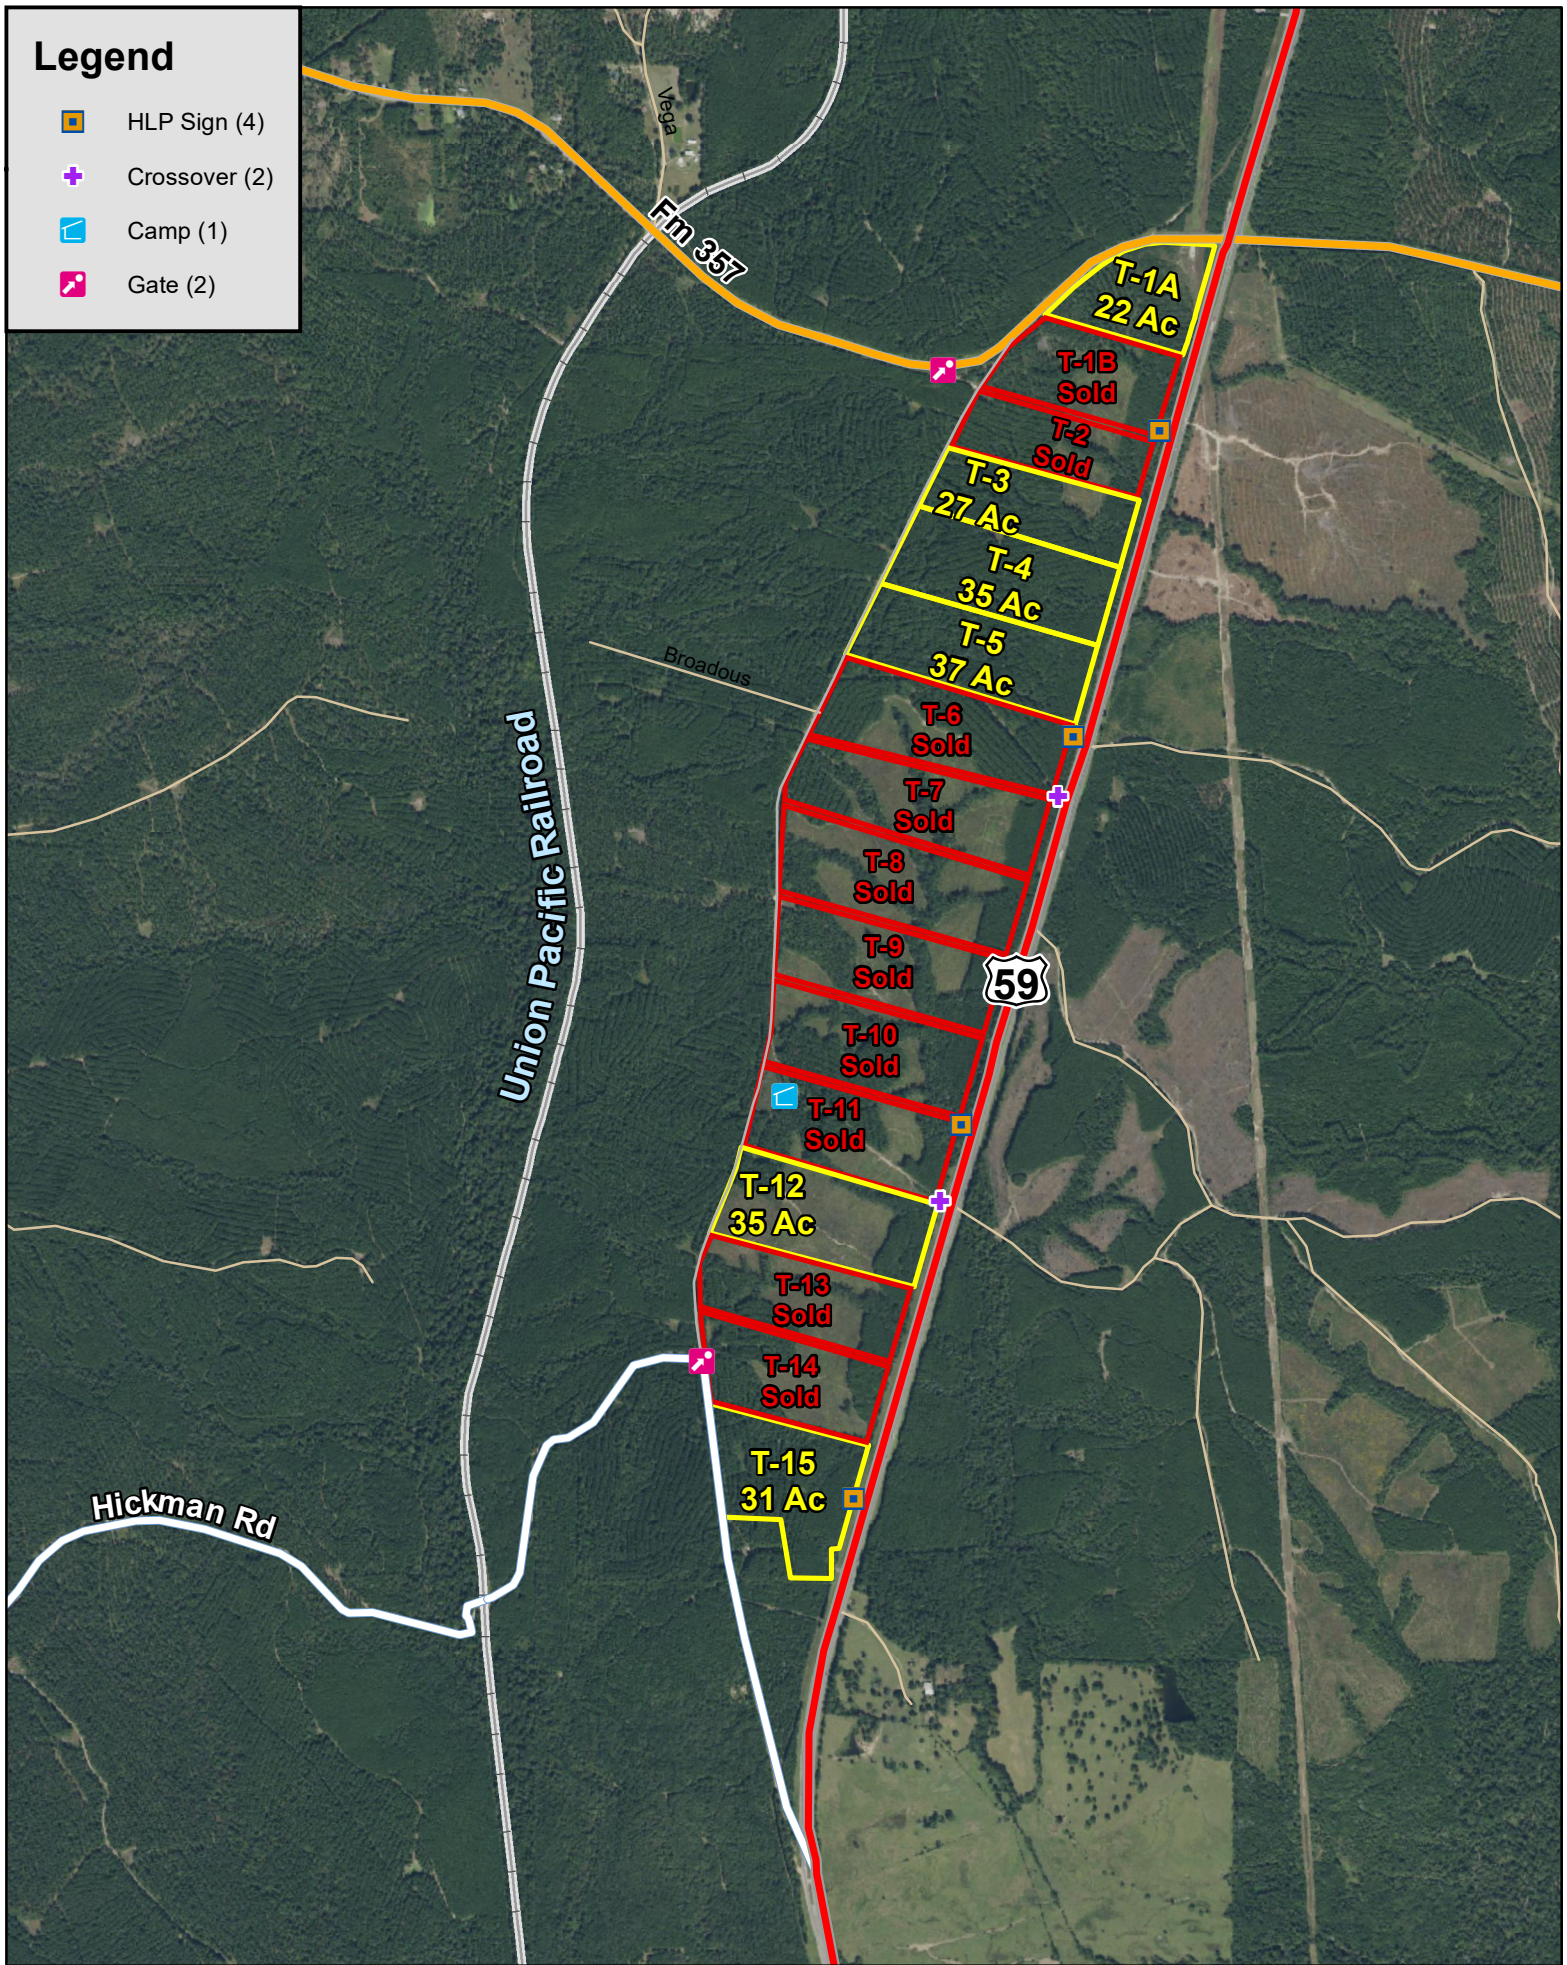

Legend

-  HLP Sign (4)
-  Crossover (2)
-  Camp (1)
-  Gate (2)

Corrigan, Polk Co., TX

For illustration purposes only.