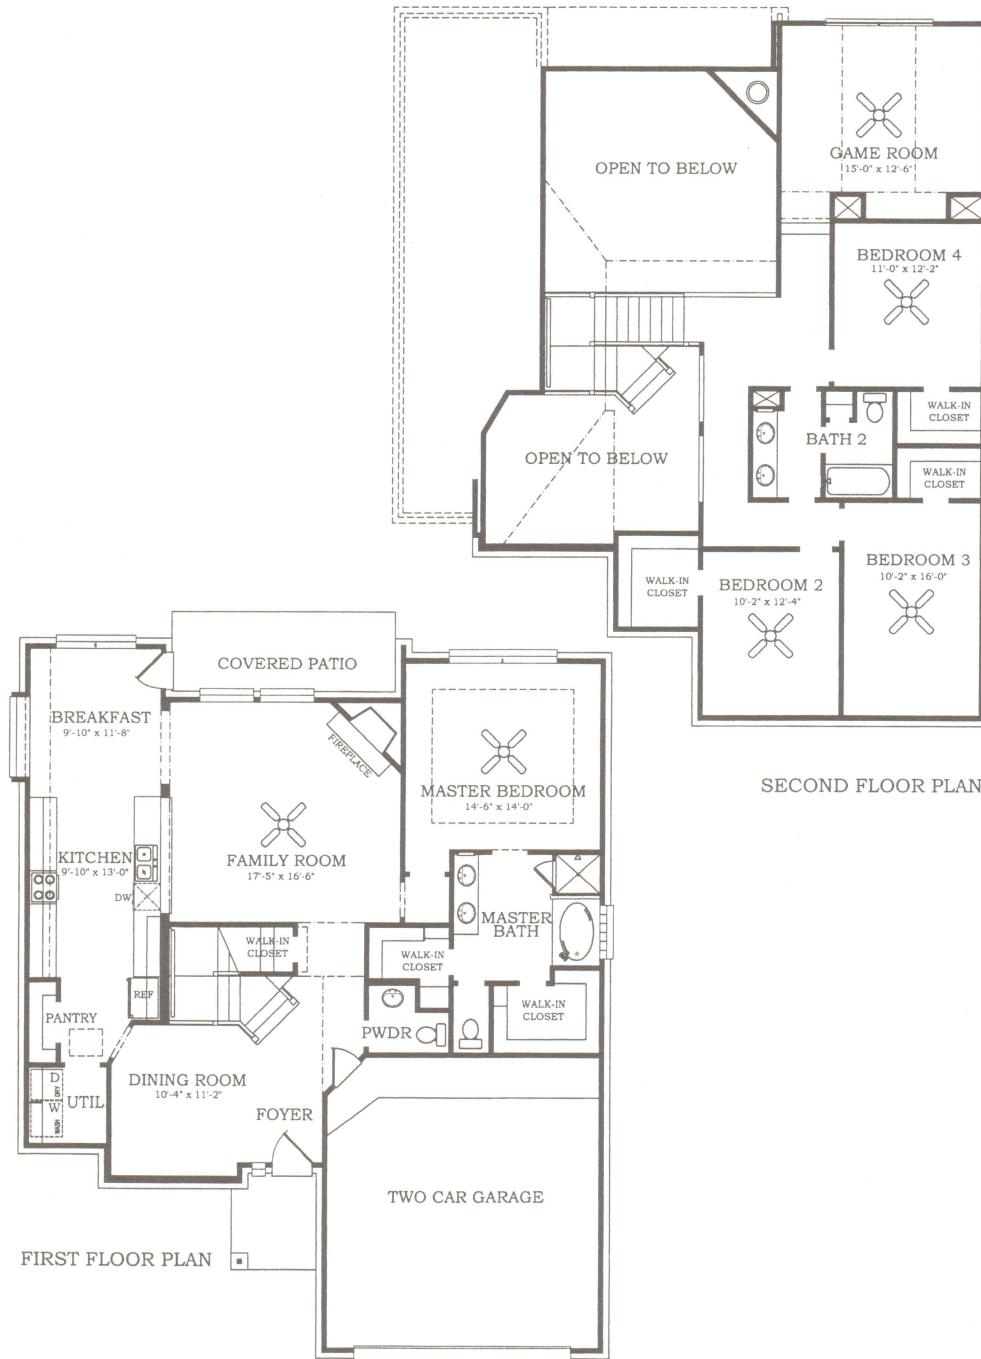

Everything's Includedsm Homes

The Wimberly

2726 sq. ft.

9/04

The specific features in a home may vary from home to home and from one community to another. We reserve the right to substitute equipment, materials, appliances and brand names with items of equal or higher, in our sole opinion, value. Color and size variations may occur. The prices of our homes, included features, and available locations are subject to change without notice. Please see the actual home purchase agreement for additional information, disclosures, and disclaimers relating to the home and its features. Void where prohibited by law.