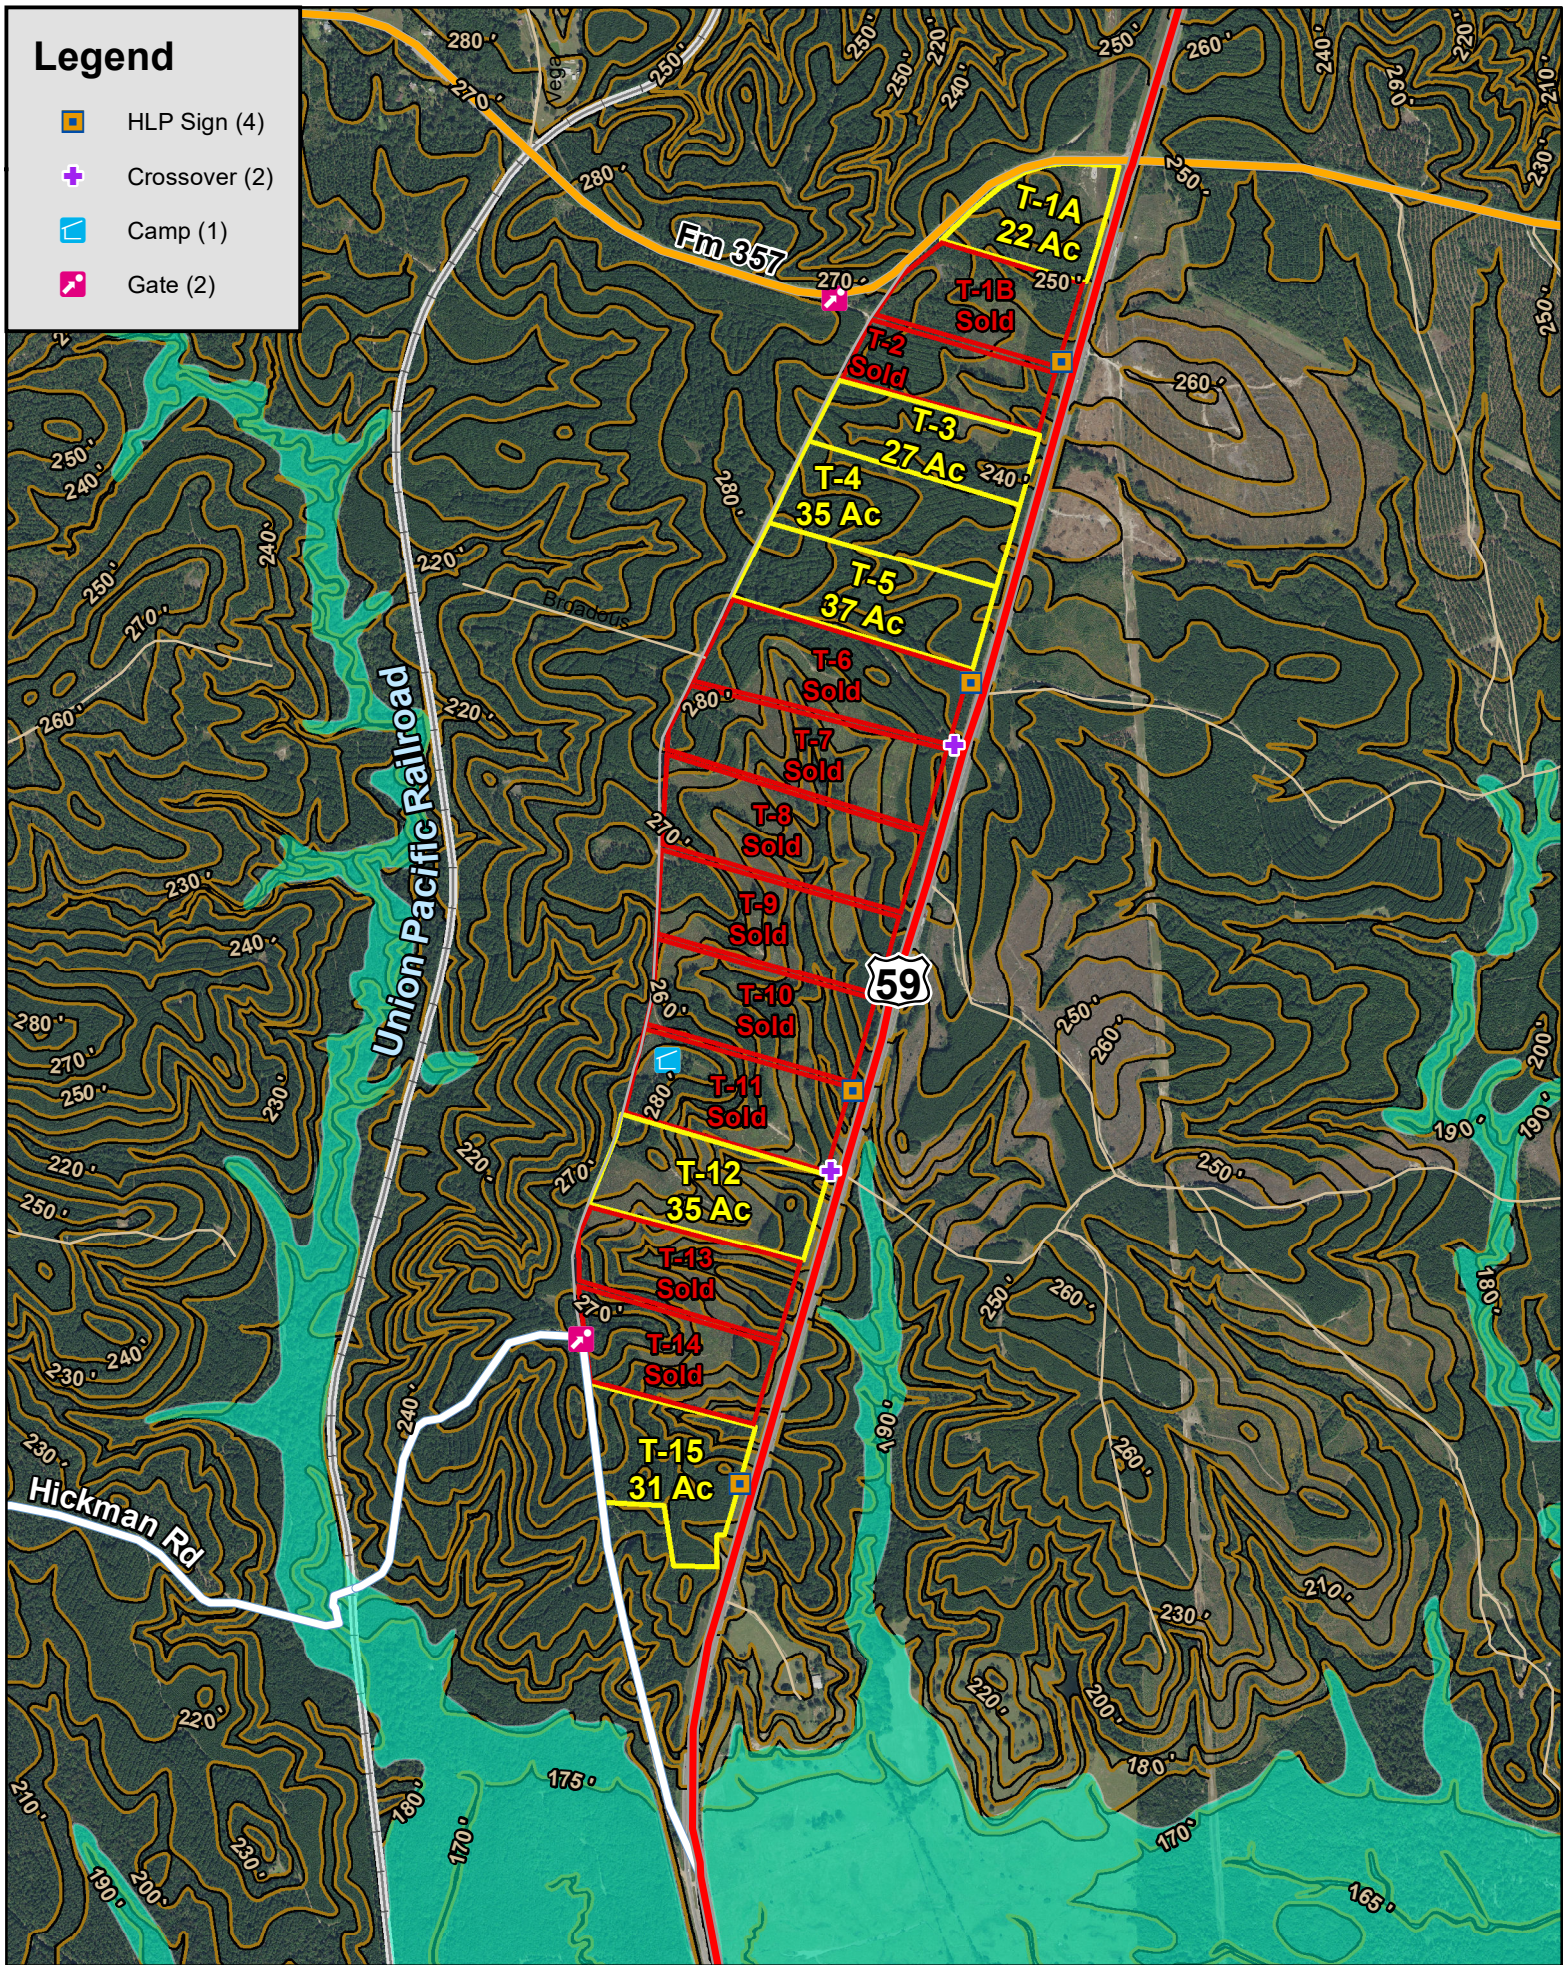

Legend

-  HLP Sign (4)
-  Crossover (2)
-  Camp (1)
-  Gate (2)

Corrigan, Polk Co., TX

For illustration purposes only.