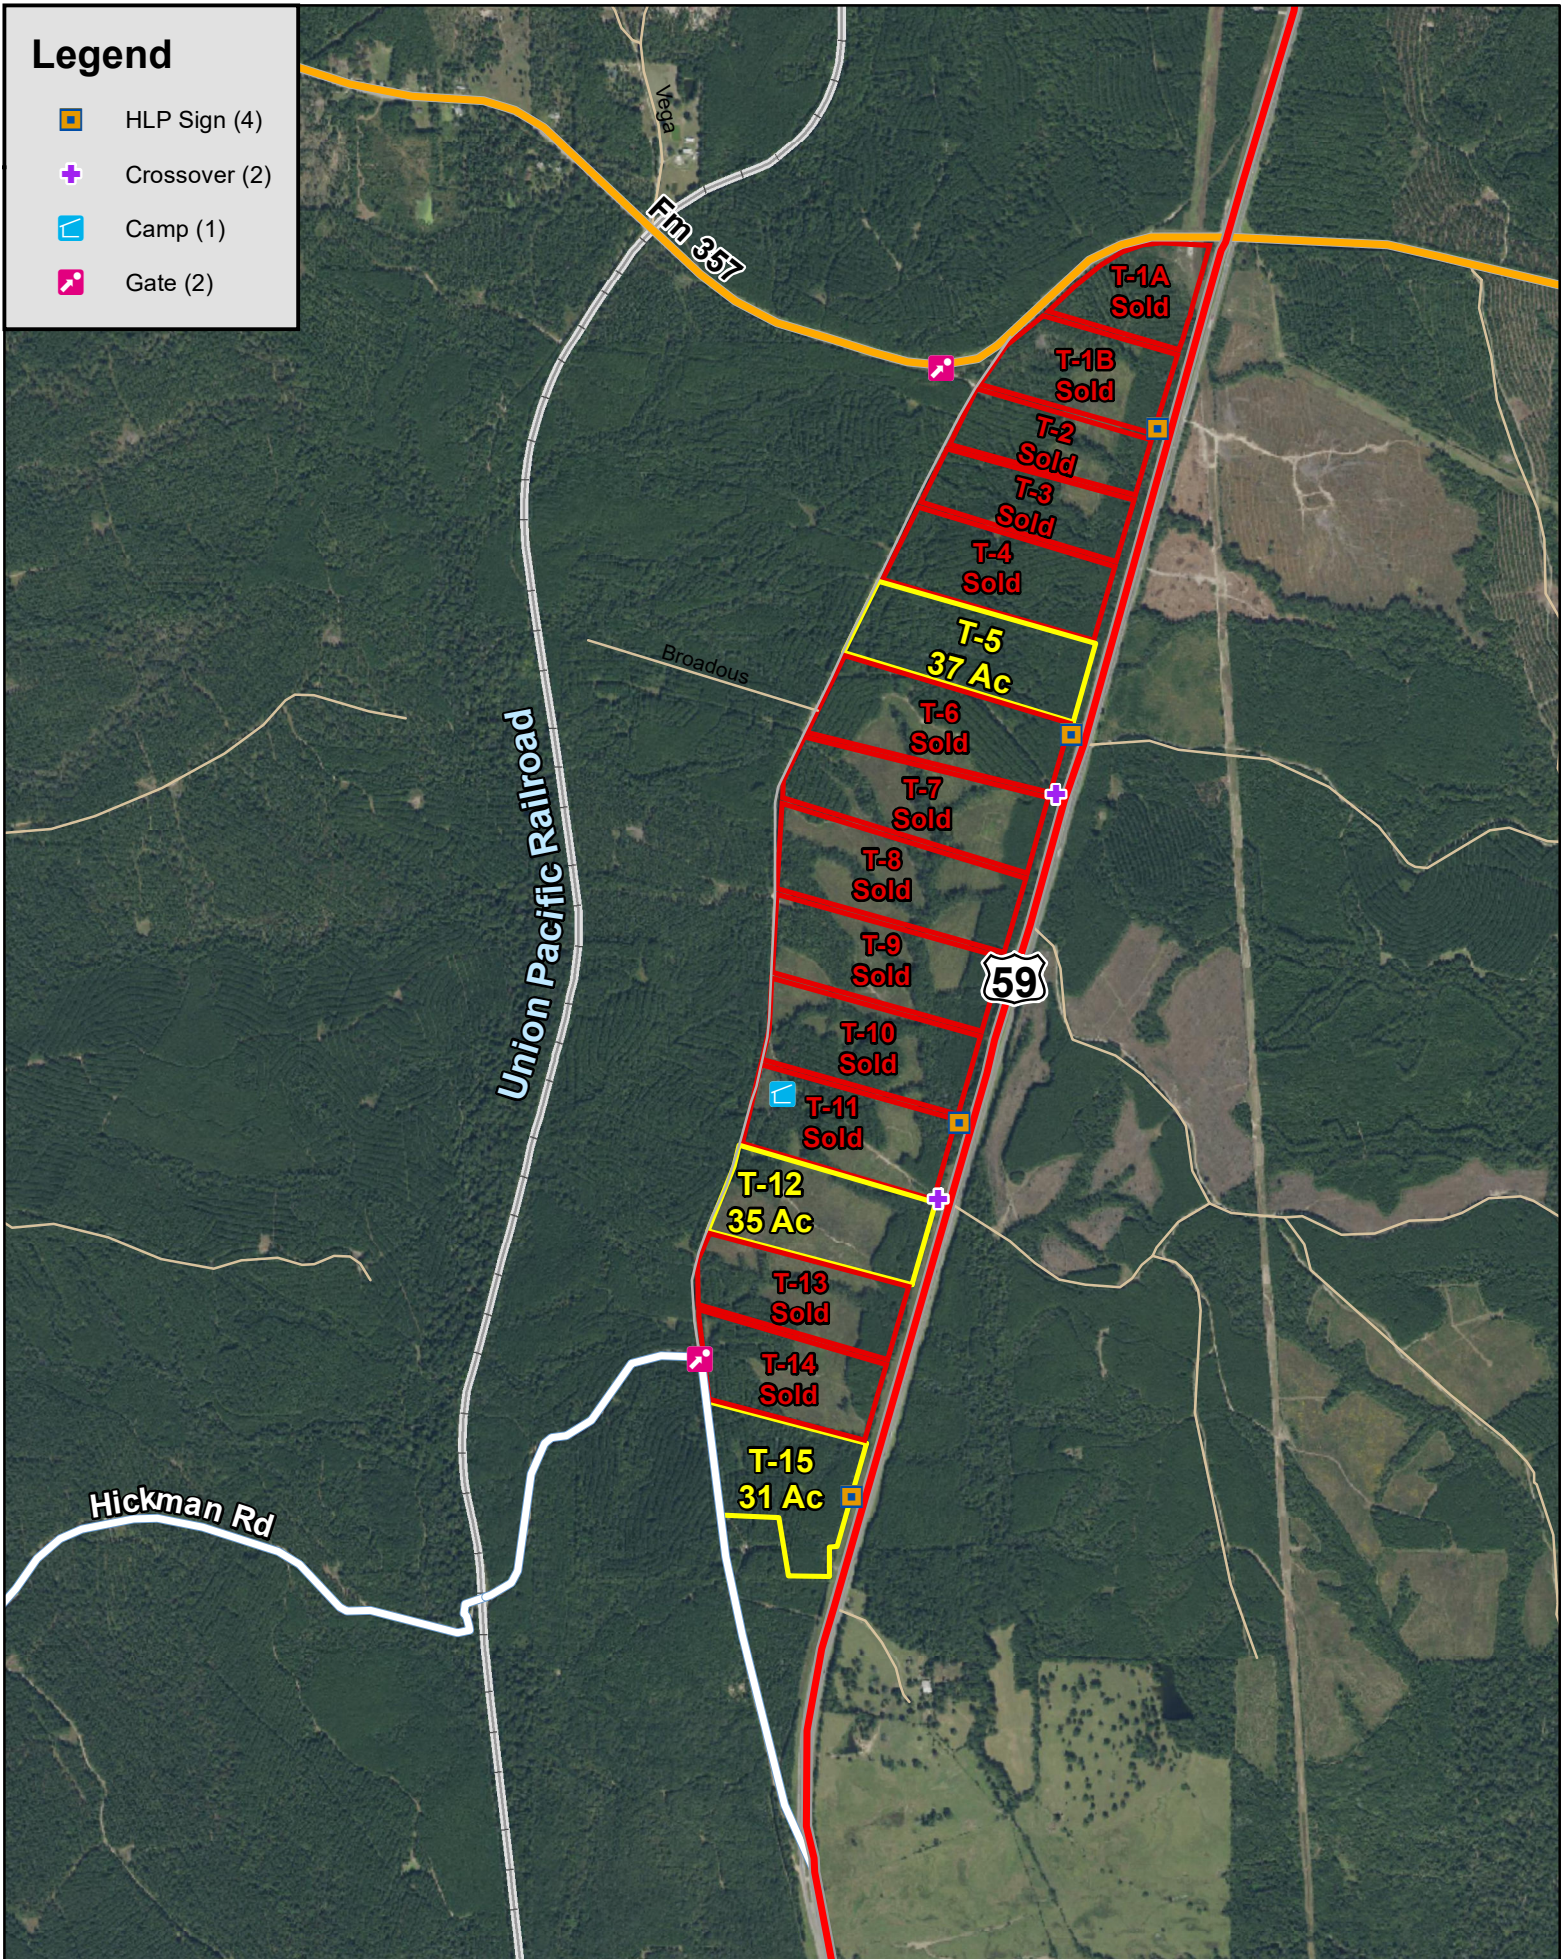

# Legend

-  HLP Sign (4)
-  Crossover (2)
-  Camp (1)
-  Gate (2)

Corrigan, Polk Co., TX

For illustration purposes only.