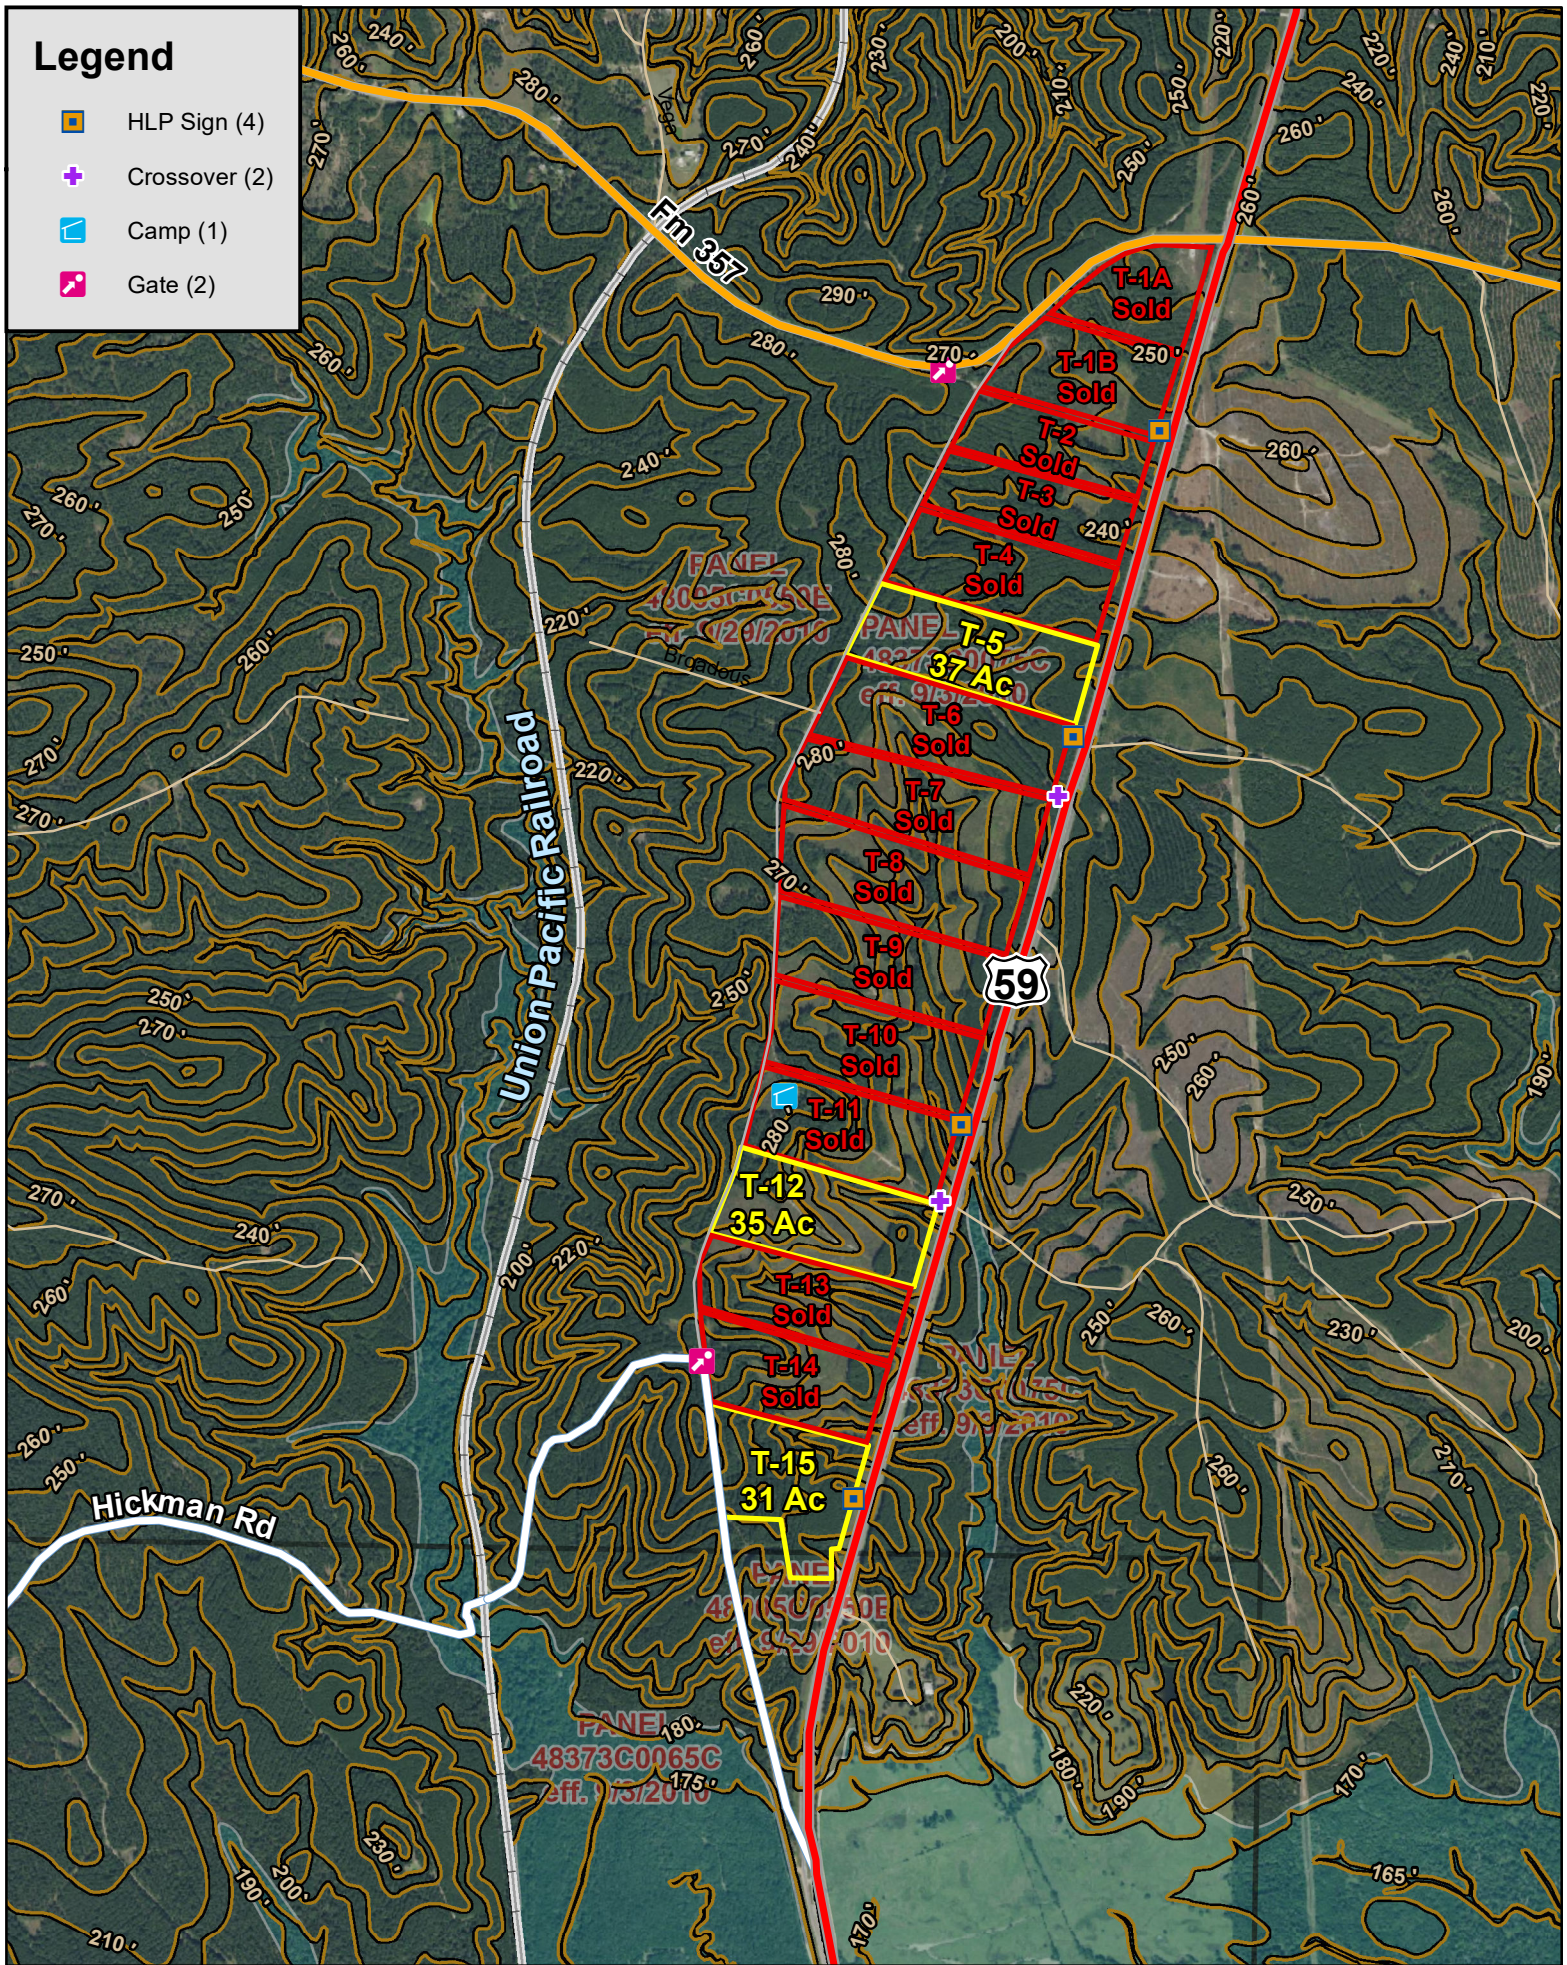

Legend

-  HLP Sign (4)
-  Crossover (2)
-  Camp (1)
-  Gate (2)

Corrigan, Polk Co., TX

For illustration purposes only.