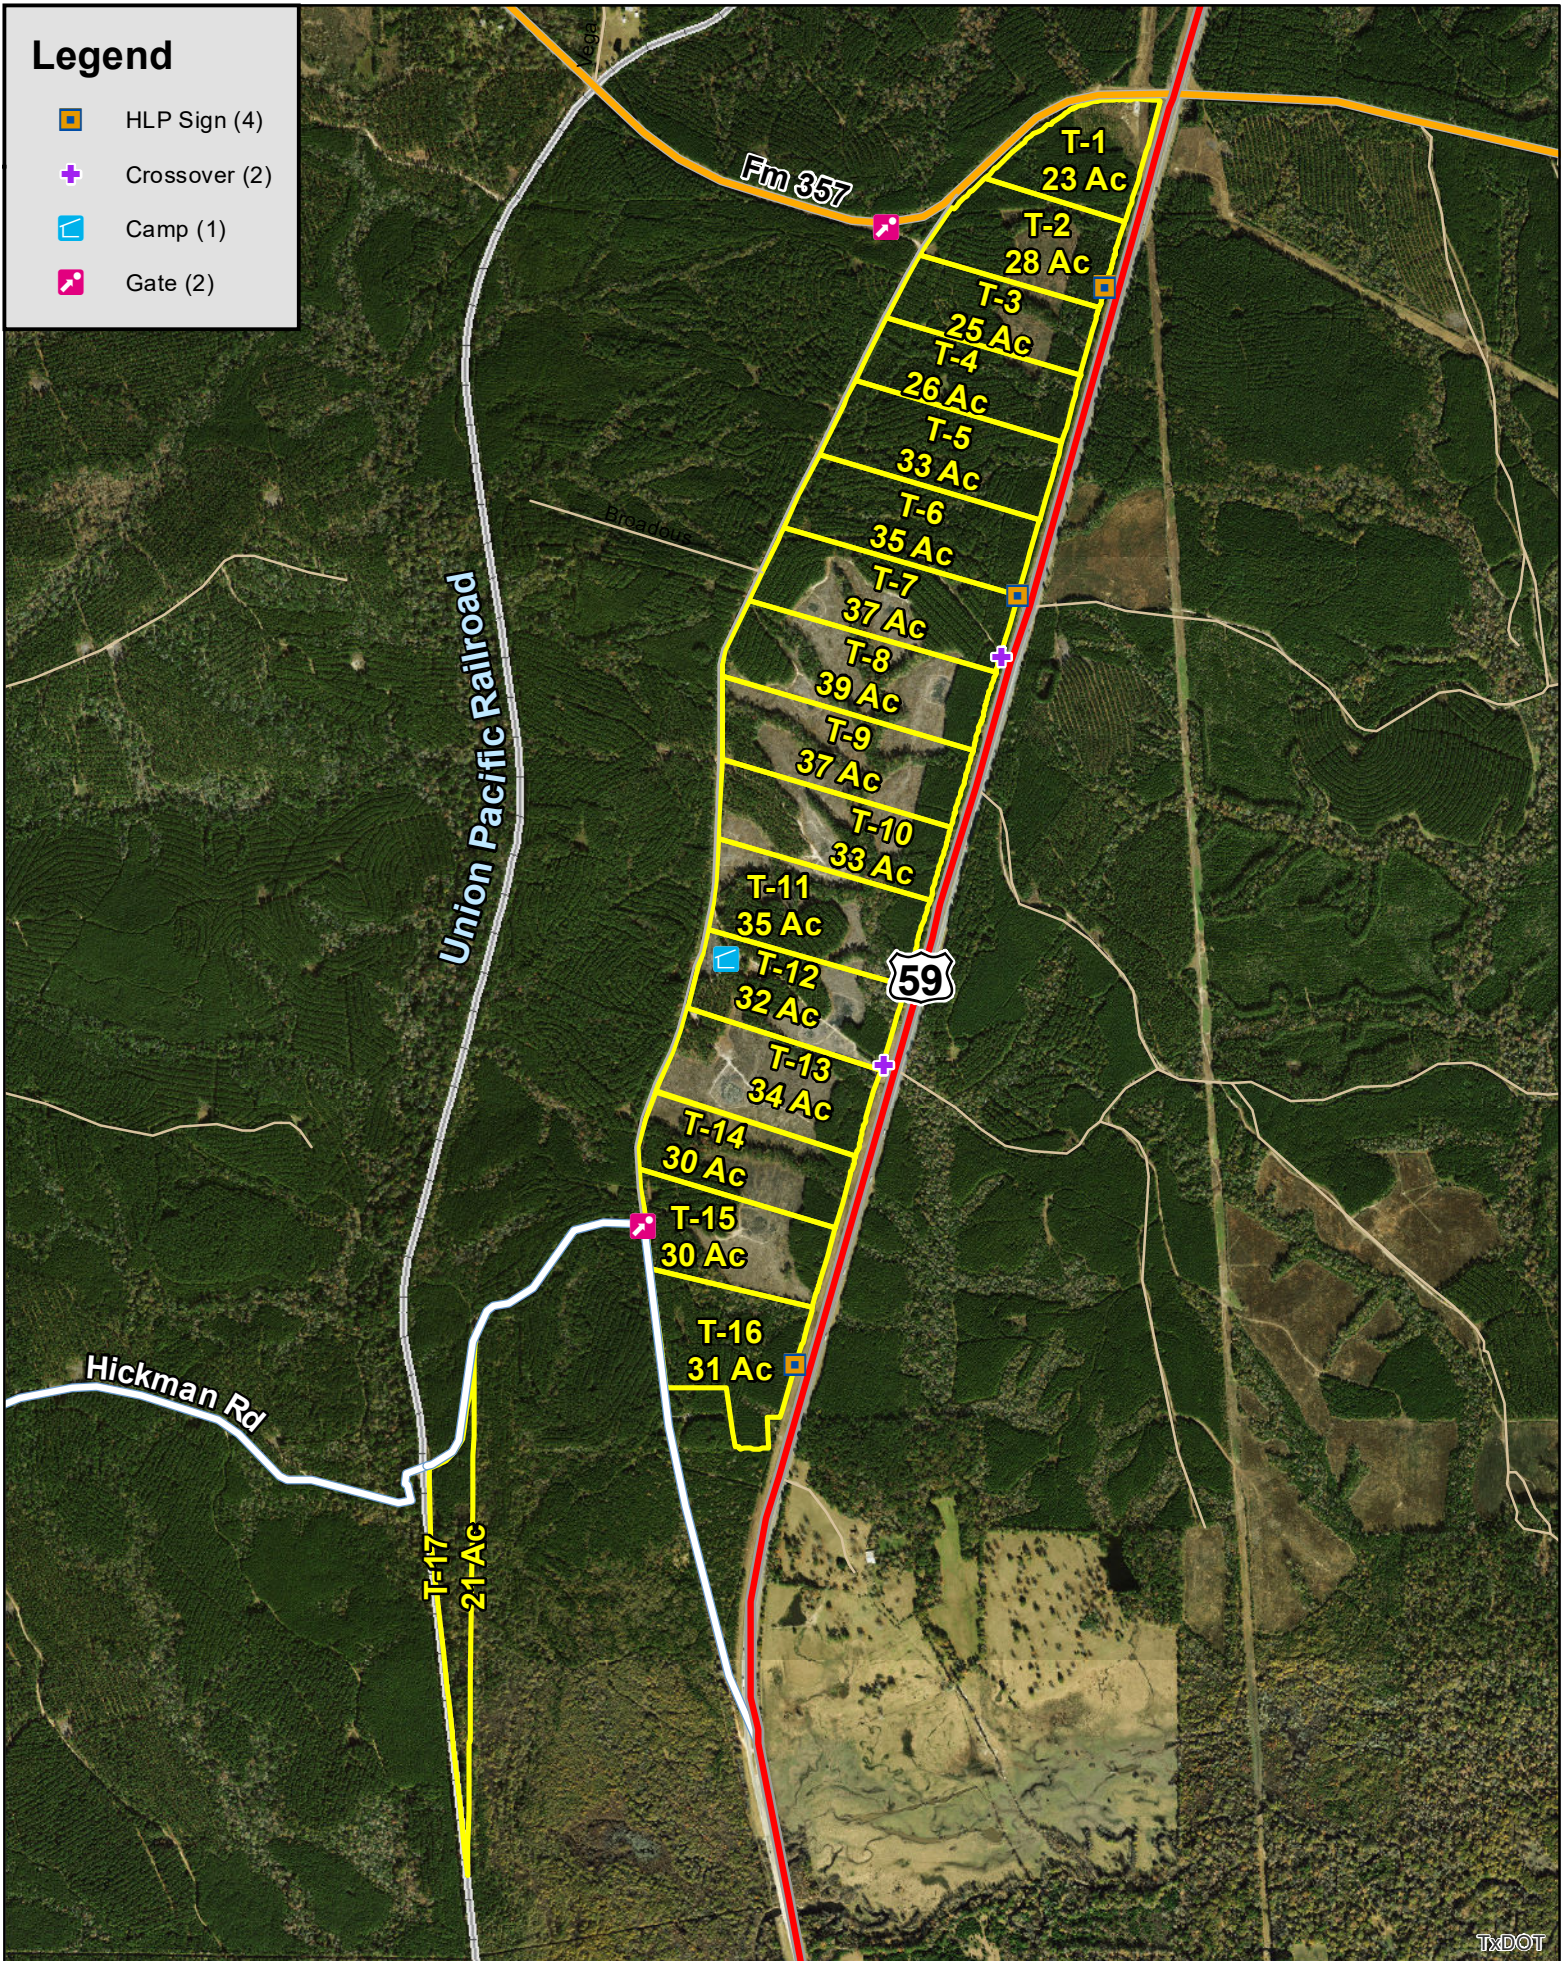

# Legend

-  HLP Sign (4)
-  Crossover (2)
-  Camp (1)
-  Gate (2)

Corrigan, Polk Co., TX

For illustration purposes only.

TxDOT