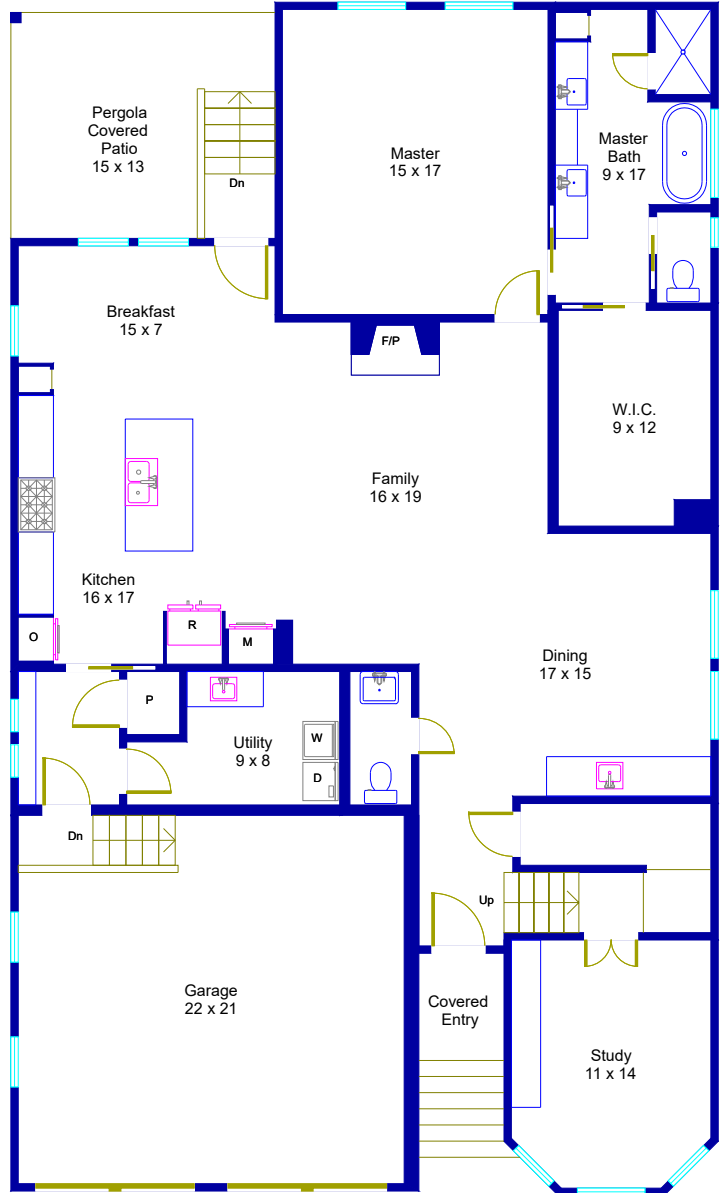

4412 Lafayette Street Bellaire, Texas

First Floor

Second Floor

This floor plan is an artistic rendering only. All dimensions are approximate. Floor Plan Graphics LLC makes no representation or warranty as to this rendering's accuracy and no measurements or dimensions should be relied upon without independent verification.