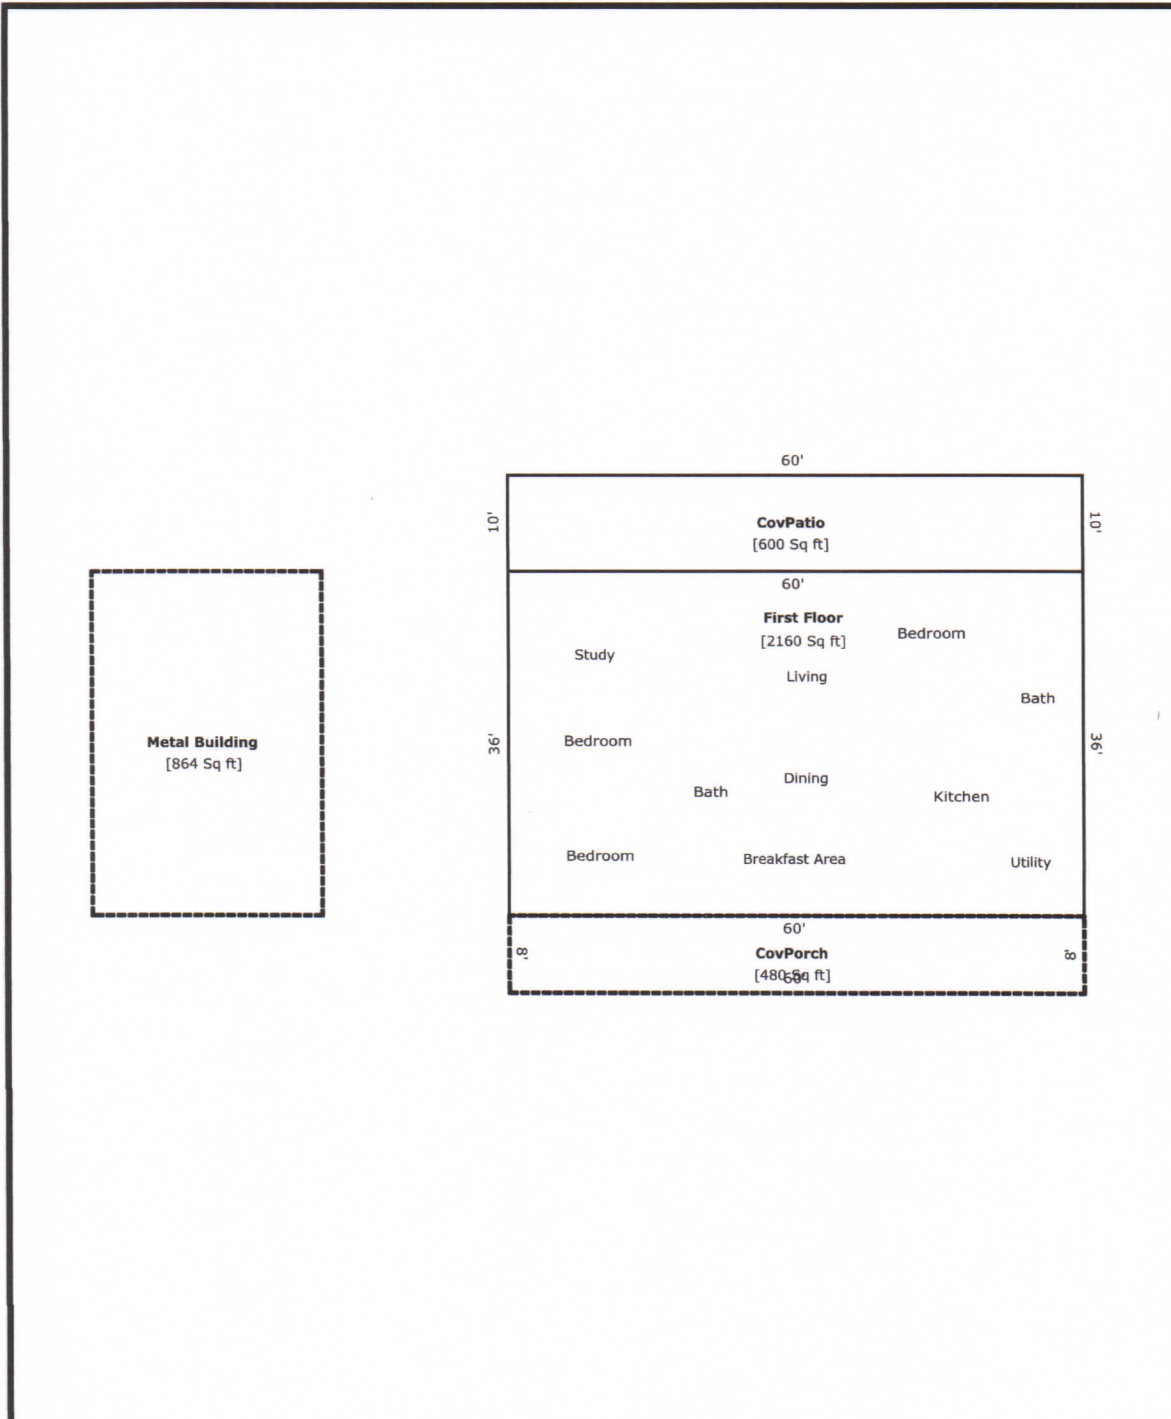

Building Sketch

Owner	Earl/Ermyle Cornett				
Property Address	30510 Maurice Rd				
City	Magnolia	County	Montgomery	State	TX
Client	Mrs. Ermyle Cornett			Zip Code	77354

TOTAL Sketch by a la mode, inc.

Area Calculations Summary

Living Area	Calculation Details	
First Floor	2160 Sq ft	$60 \times 36 = 2160$
Total Living Area (Rounded):	2160 Sq ft	
Non-living Area		
CovPorch	480 Sq ft	$60 \times 8 = 480$
CovPatio	600 Sq ft	$60 \times 10 = 600$