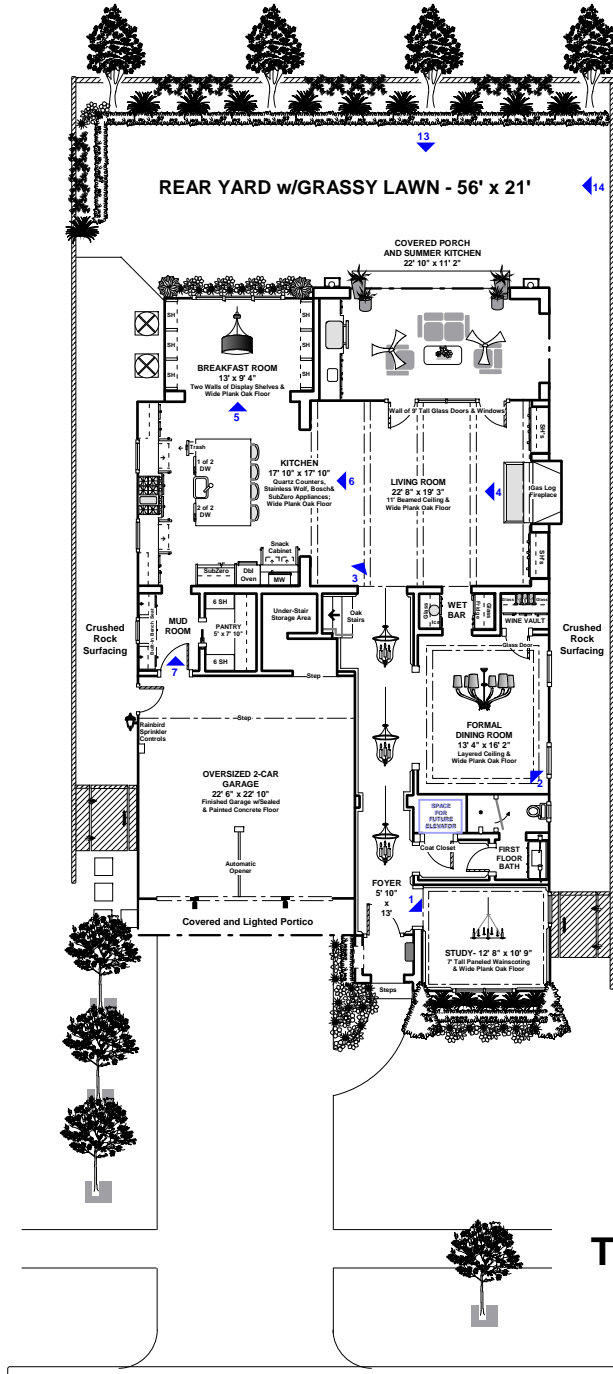

3829 NORTHWESTERN - WEST UNIVERSITY

OWNER'S RETREAT PRIVATE BALCONY 16' 3" x 10' 8"

SECOND FLOOR

CLICK
ARROWS
TO LAUNCH
PHOTOS

OR
GO TO:

AMENITIES TEXT
Detailed Text
Description
of the Features
and Finishes
of this Property