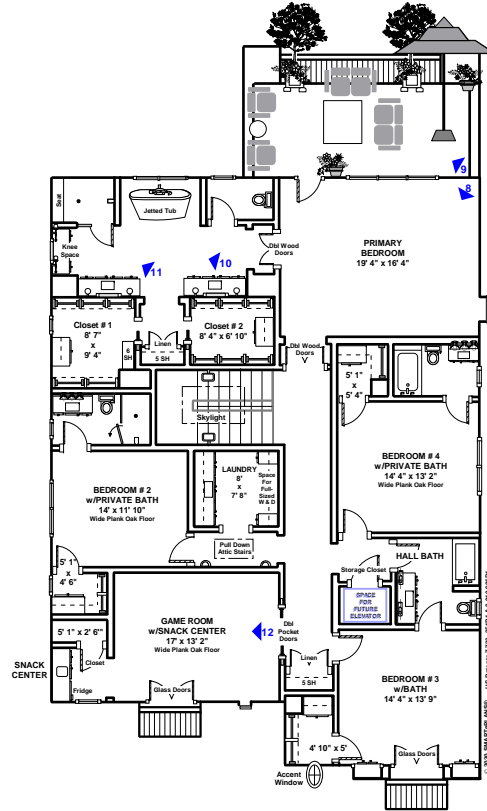

3829 NORTHWESTERN - WEST UNIVERSITY

OWNER'S RETREAT PRIVATE BALCONY 16' 3" x 10' 8"

SECOND FLOOR

CLICK
ARROWS
TO LAUNCH
PHOTOS

OR
GO TO:

AMENITIES TEXT
Detailed Text
Description
of the Features
and Finishes
of this Property