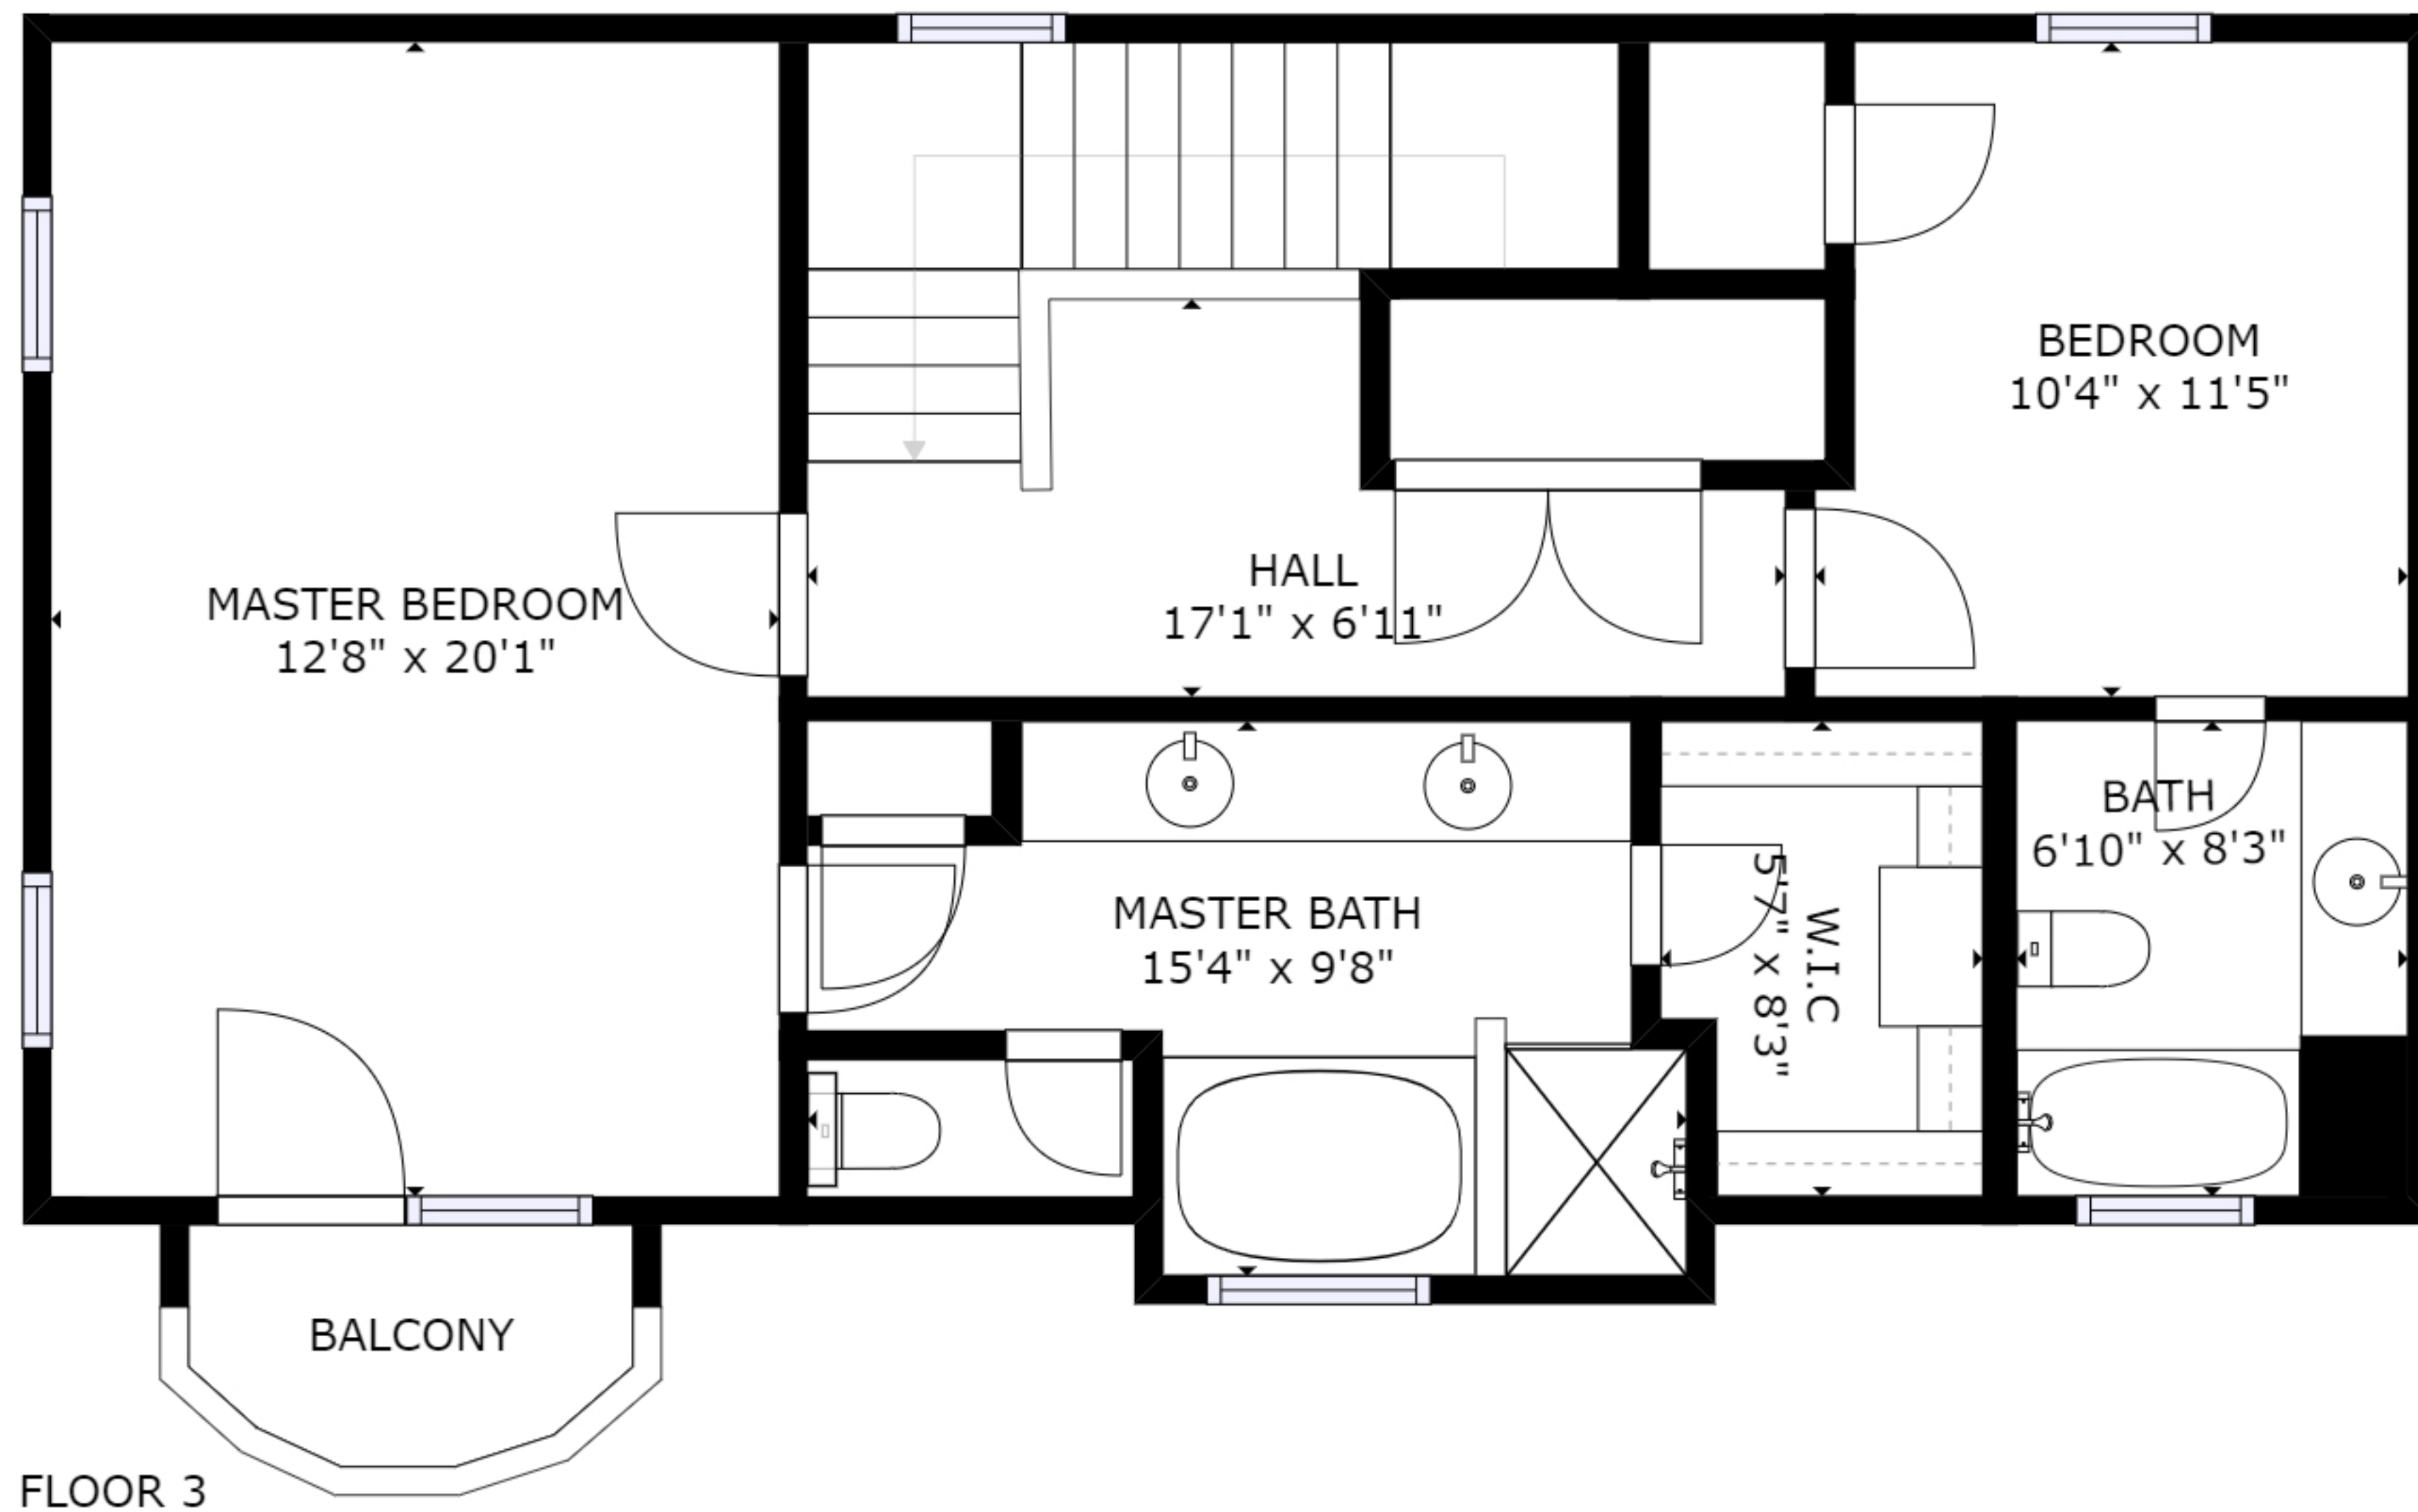

**1431 West 25th Street**

**Presented By  
Tarl Anderson Properties**

FLOOR 3

FLOOR 1

FLOOR 2

GROSS INTERNAL AREA  
FLOOR 1: 321 sq ft, FLOOR 2: 846 sq ft  
FLOOR 3: 839 sq ft  
TOTAL: 2007 sq ft

SIZES AND DIMENSIONS ARE APPROXIMATE, ACTUAL MAY VARY.