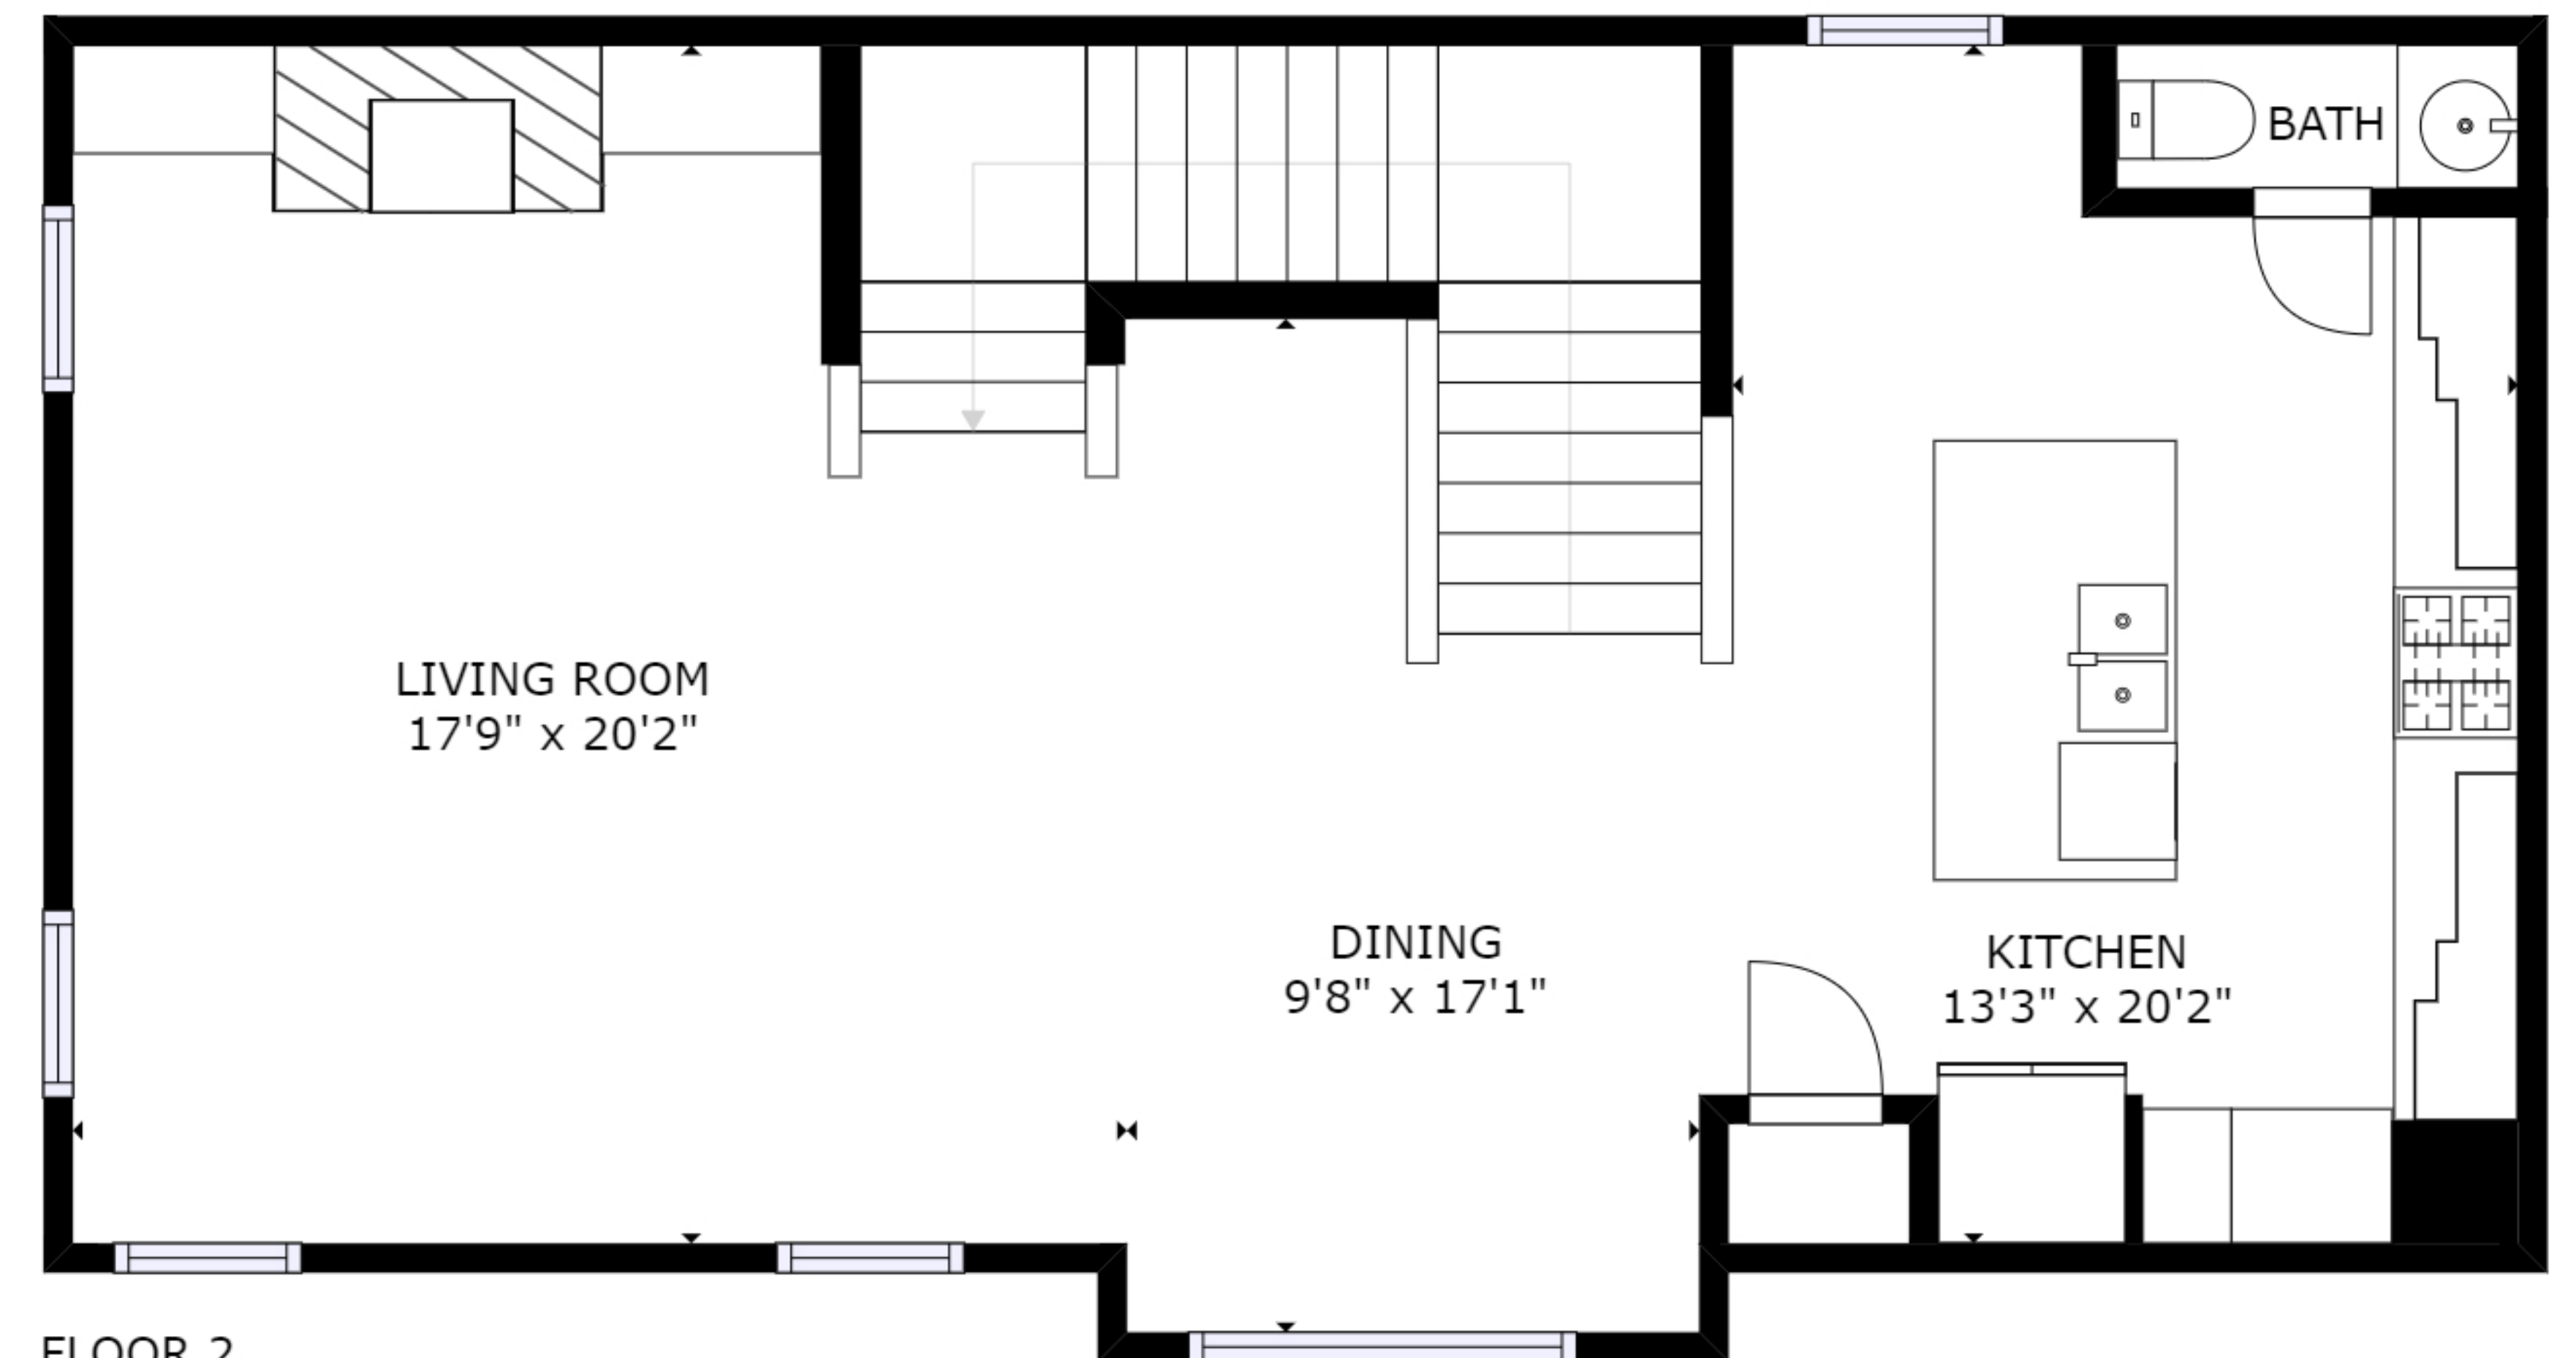

**1431 West 25th Street**

**Presented By  
Tarl Anderson Properties**

FLOOR 3

FLOOR 1

FLOOR 2

GROSS INTERNAL AREA  
FLOOR 1: 321 sq ft, FLOOR 2: 846 sq ft  
FLOOR 3: 839 sq ft  
TOTAL: 2007 sq ft

SIZES AND DIMENSIONS ARE APPROXIMATE, ACTUAL MAY VARY.