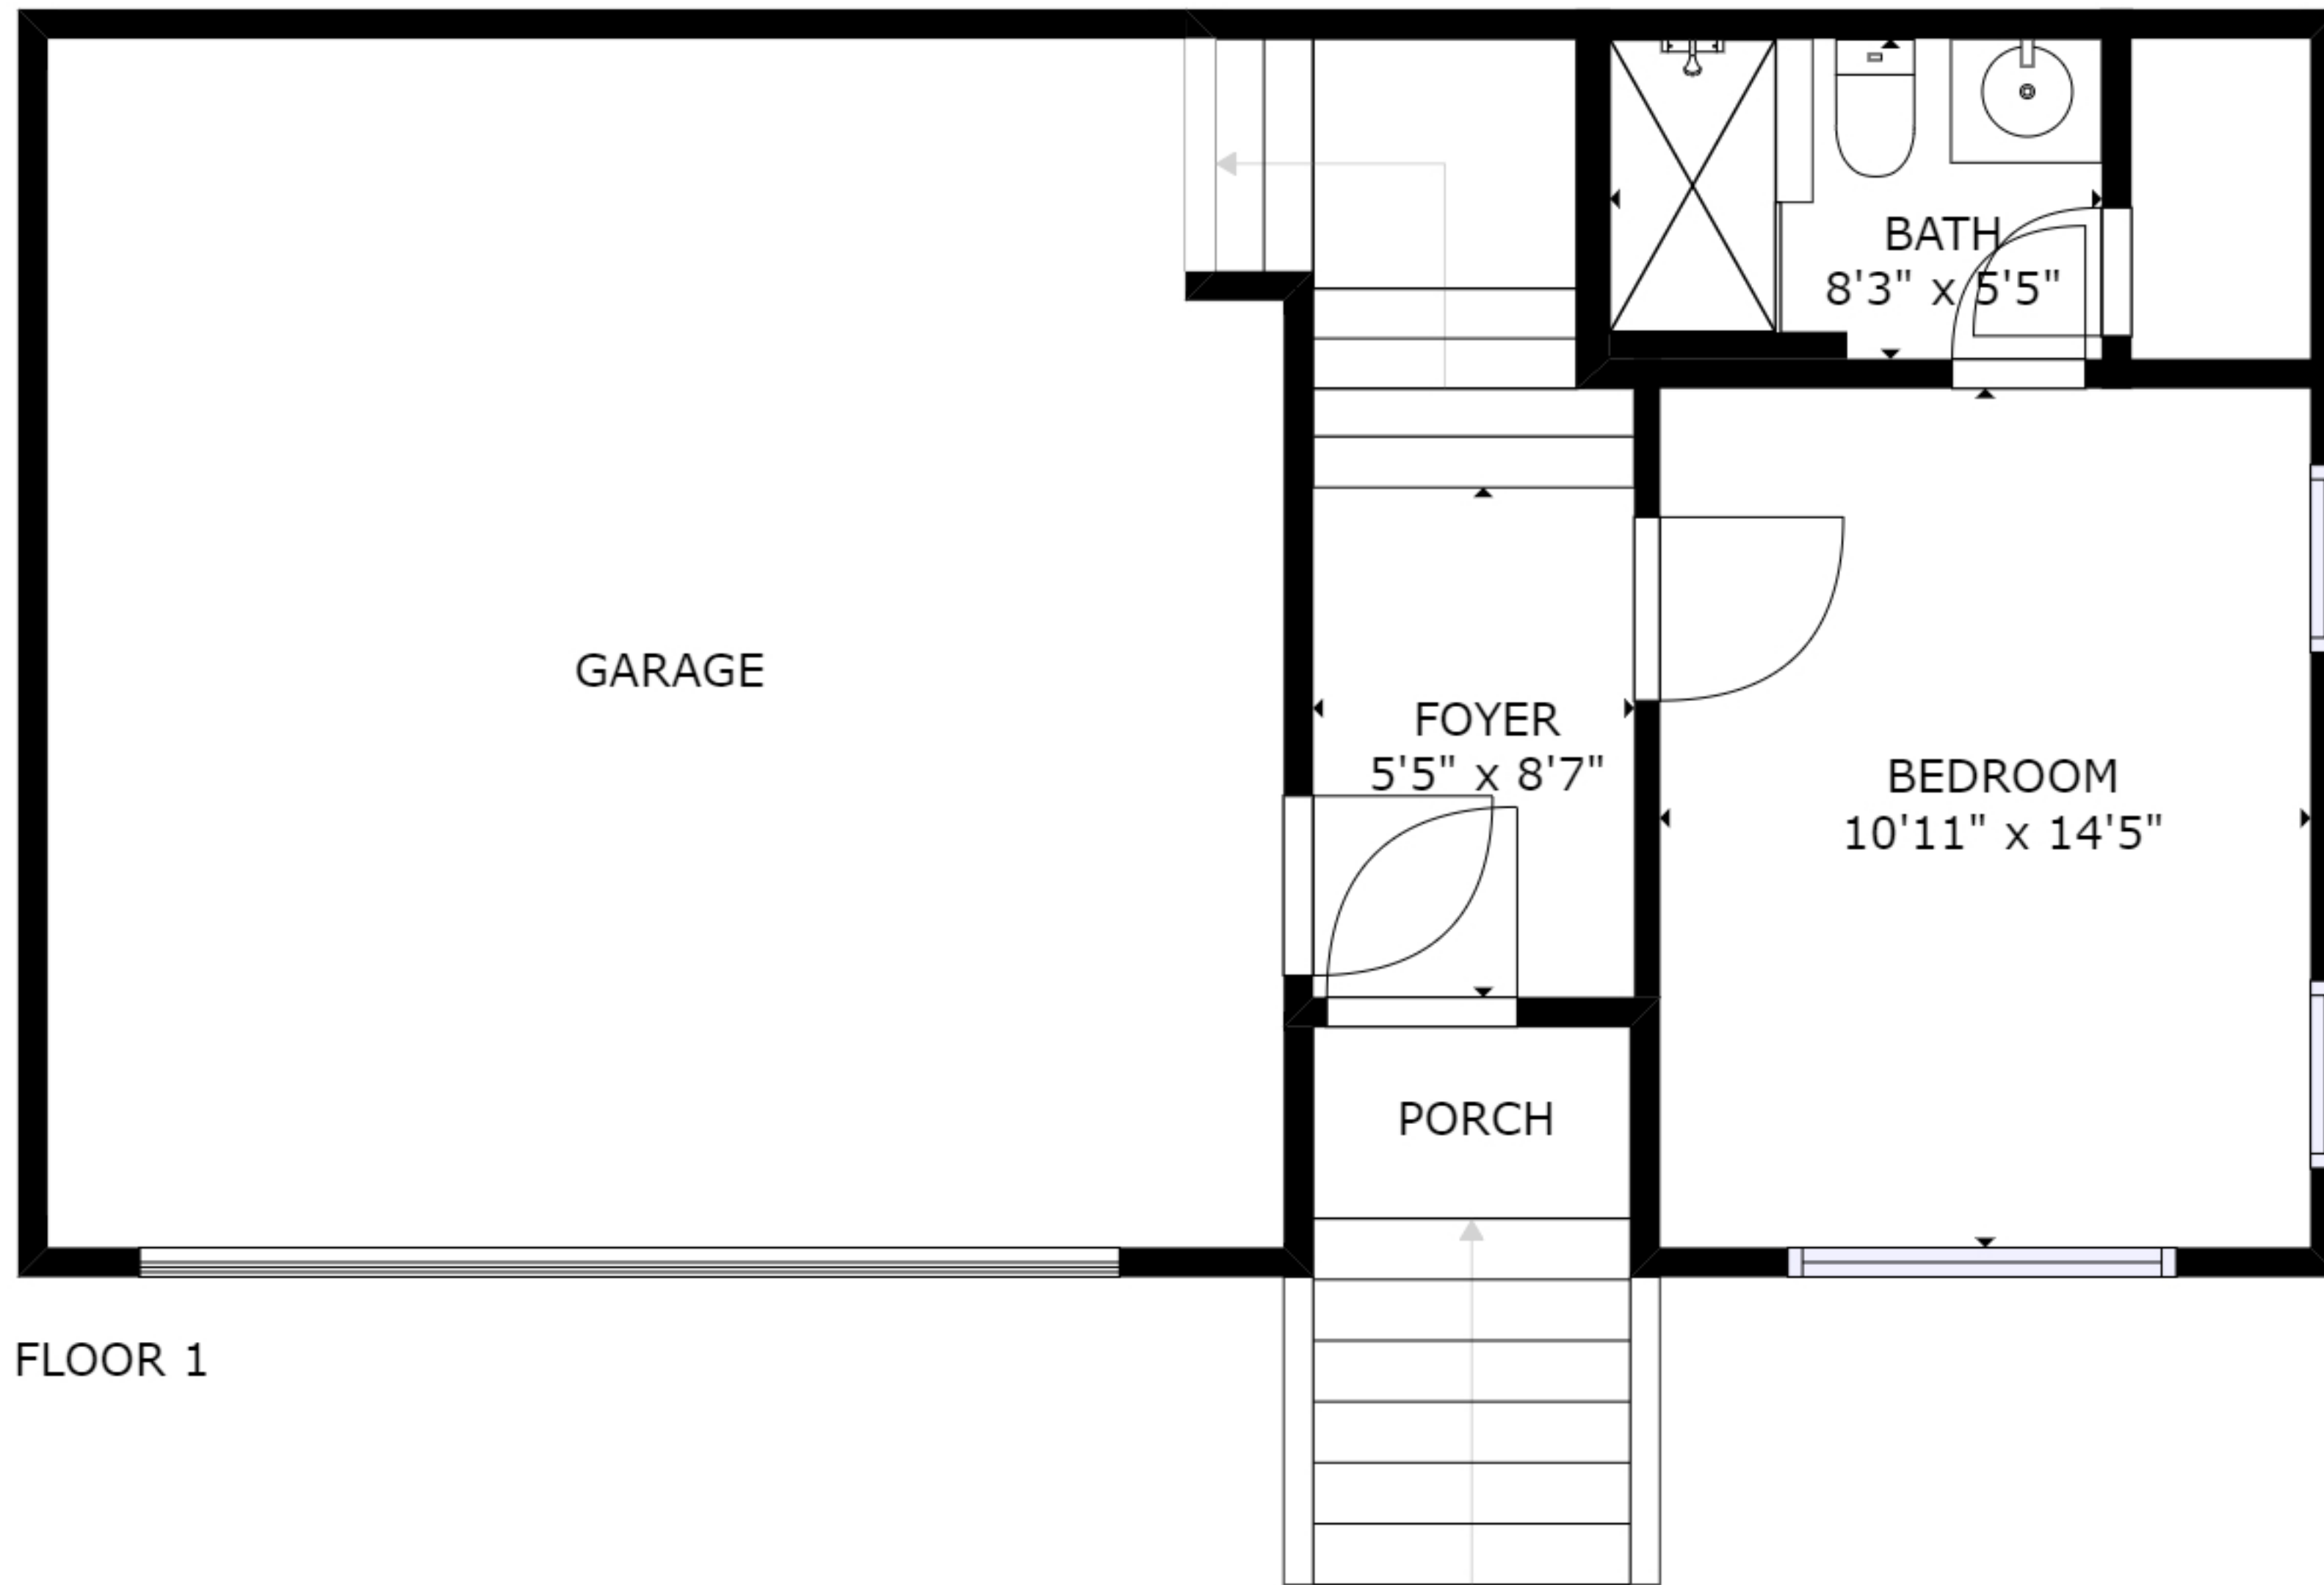

**1431 West 25th Street**

**Presented By  
Tarl Anderson Properties**

FLOOR 3

FLOOR 1

FLOOR 2

GROSS INTERNAL AREA  
FLOOR 1: 321 sq ft, FLOOR 2: 846 sq ft  
FLOOR 3: 839 sq ft  
TOTAL: 2007 sq ft

SIZES AND DIMENSIONS ARE APPROXIMATE, ACTUAL MAY VARY.