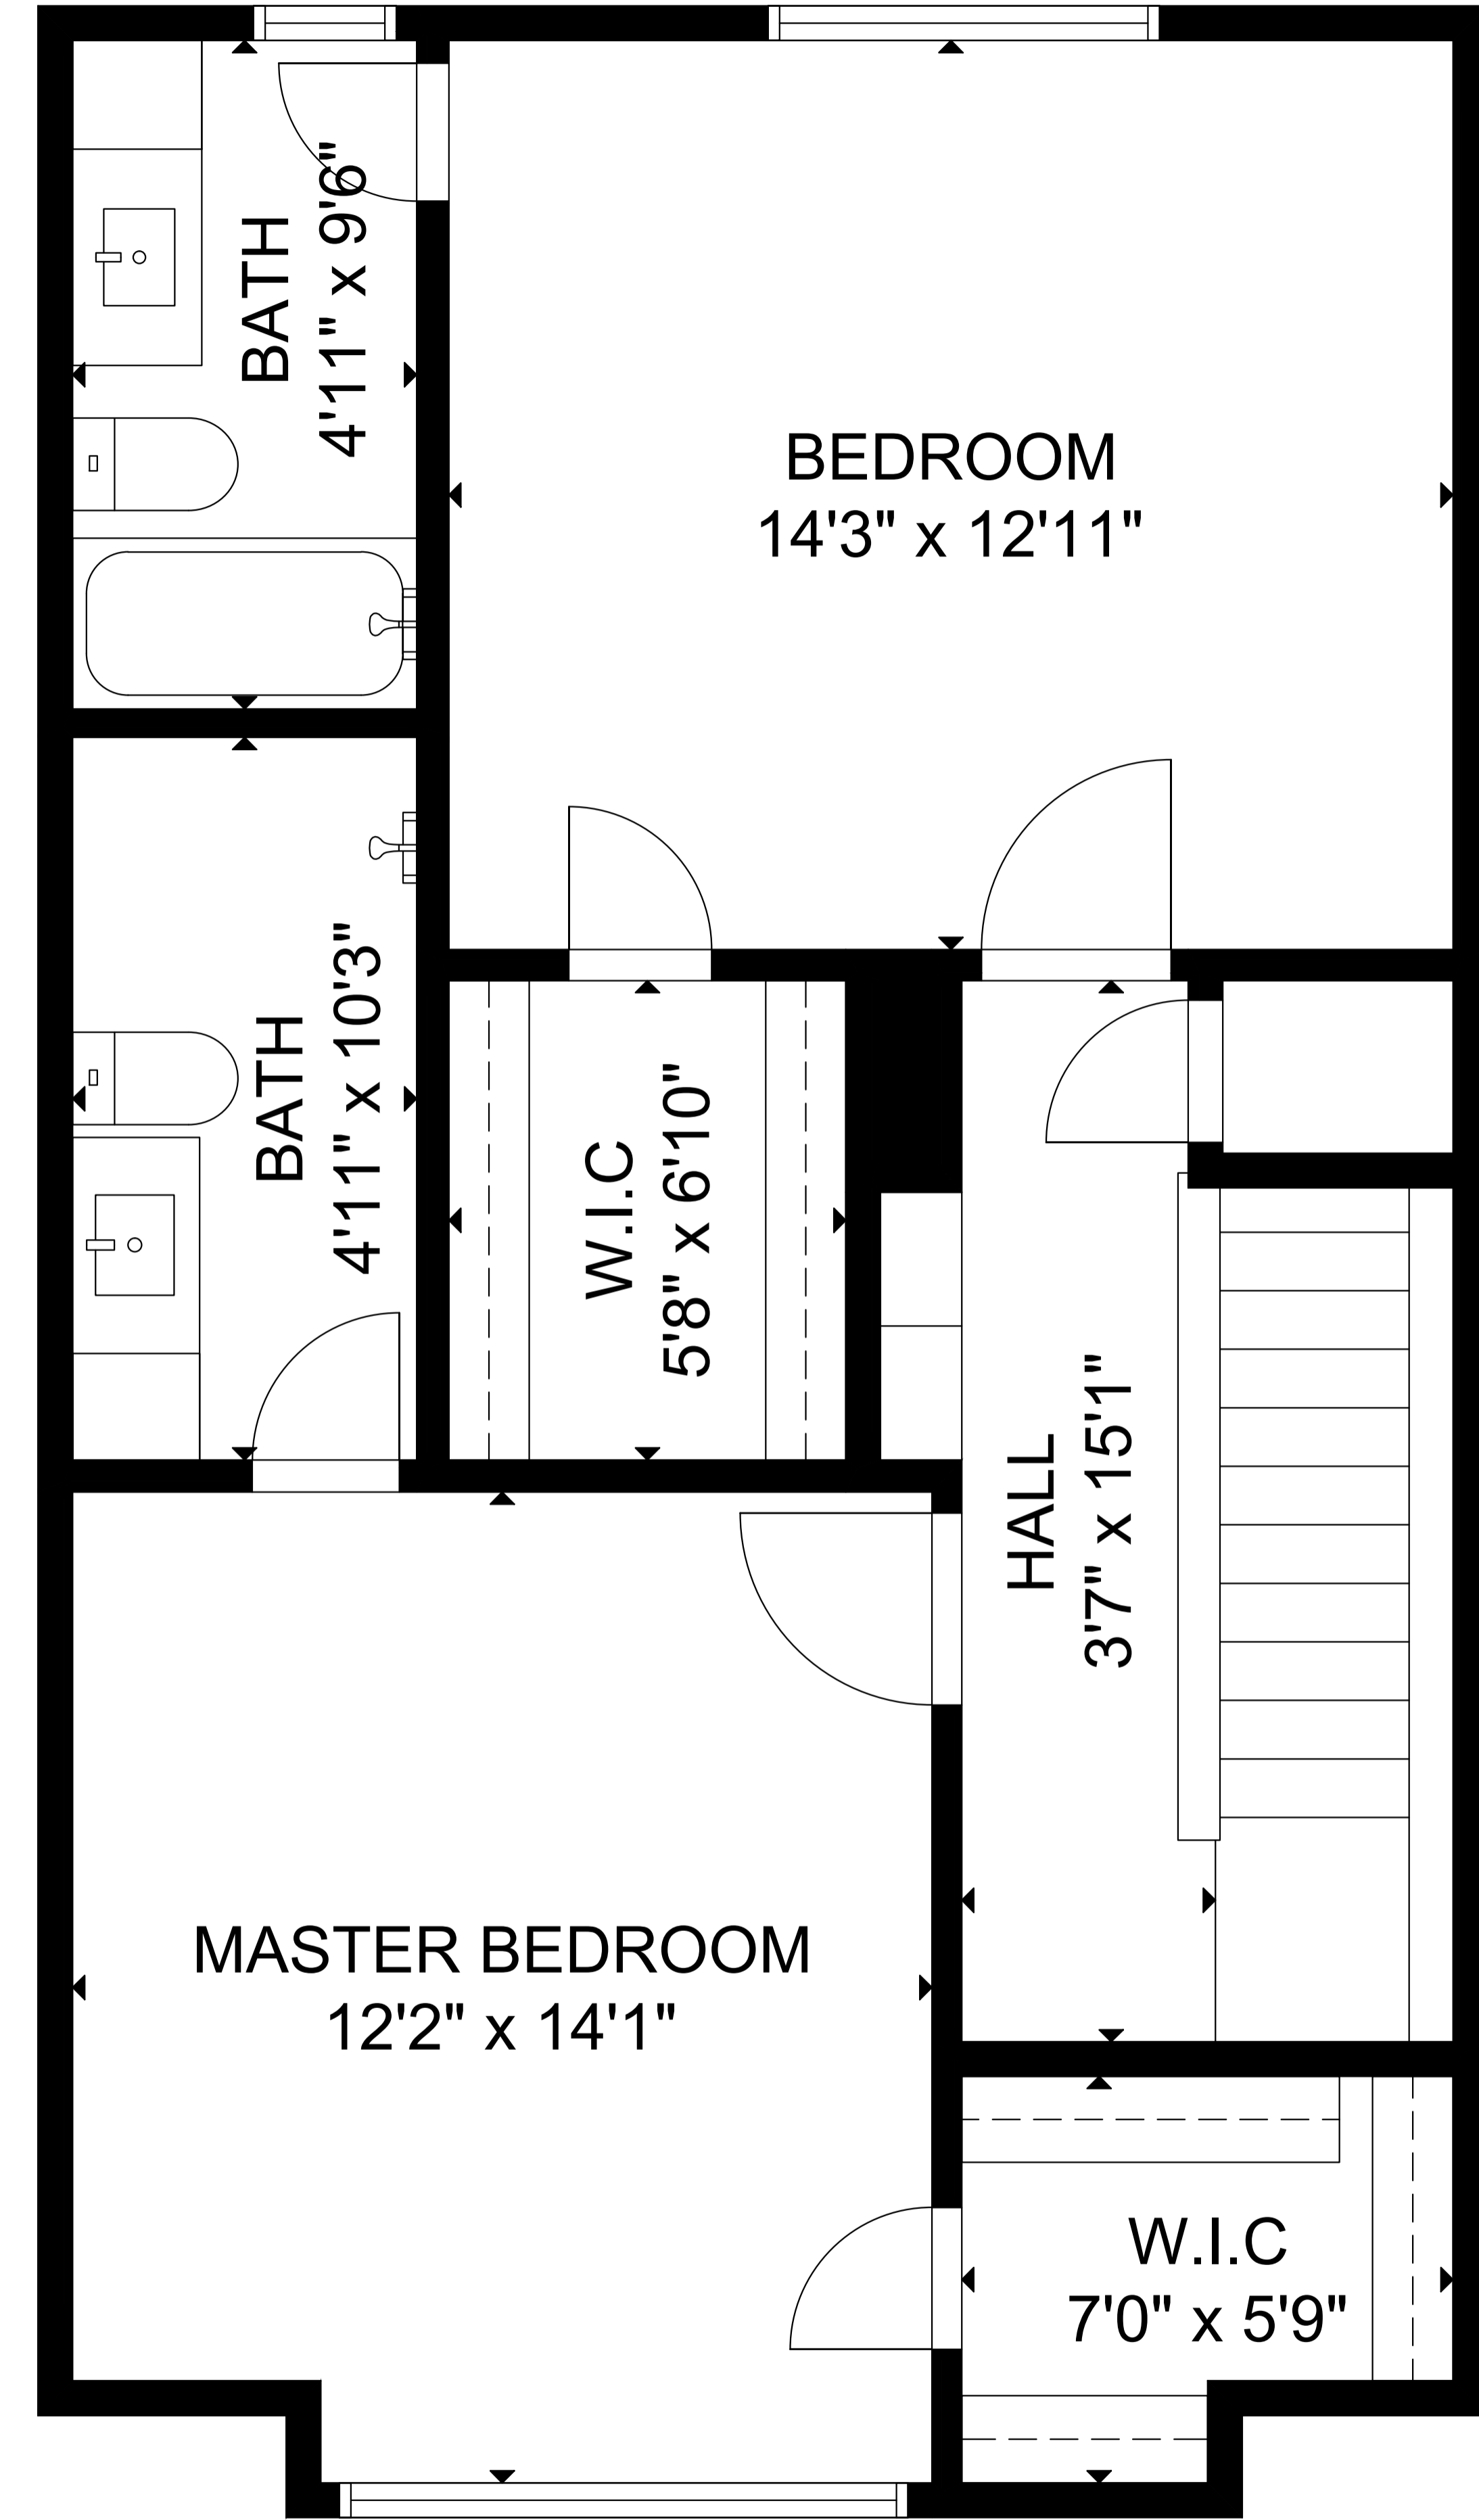

6473 Burgoyne Rd. Houston, TX 77057

FLOOR 1

FLOOR 2

GROSS INTERNAL AREA
TOTAL: 1,267 sq ft
FLOOR 1: 597 sq ft, FLOOR 2: 670 sq ft
SIZE AND DIMENSIONS ARE APPROXIMATE, ACTUAL MAY VARY.