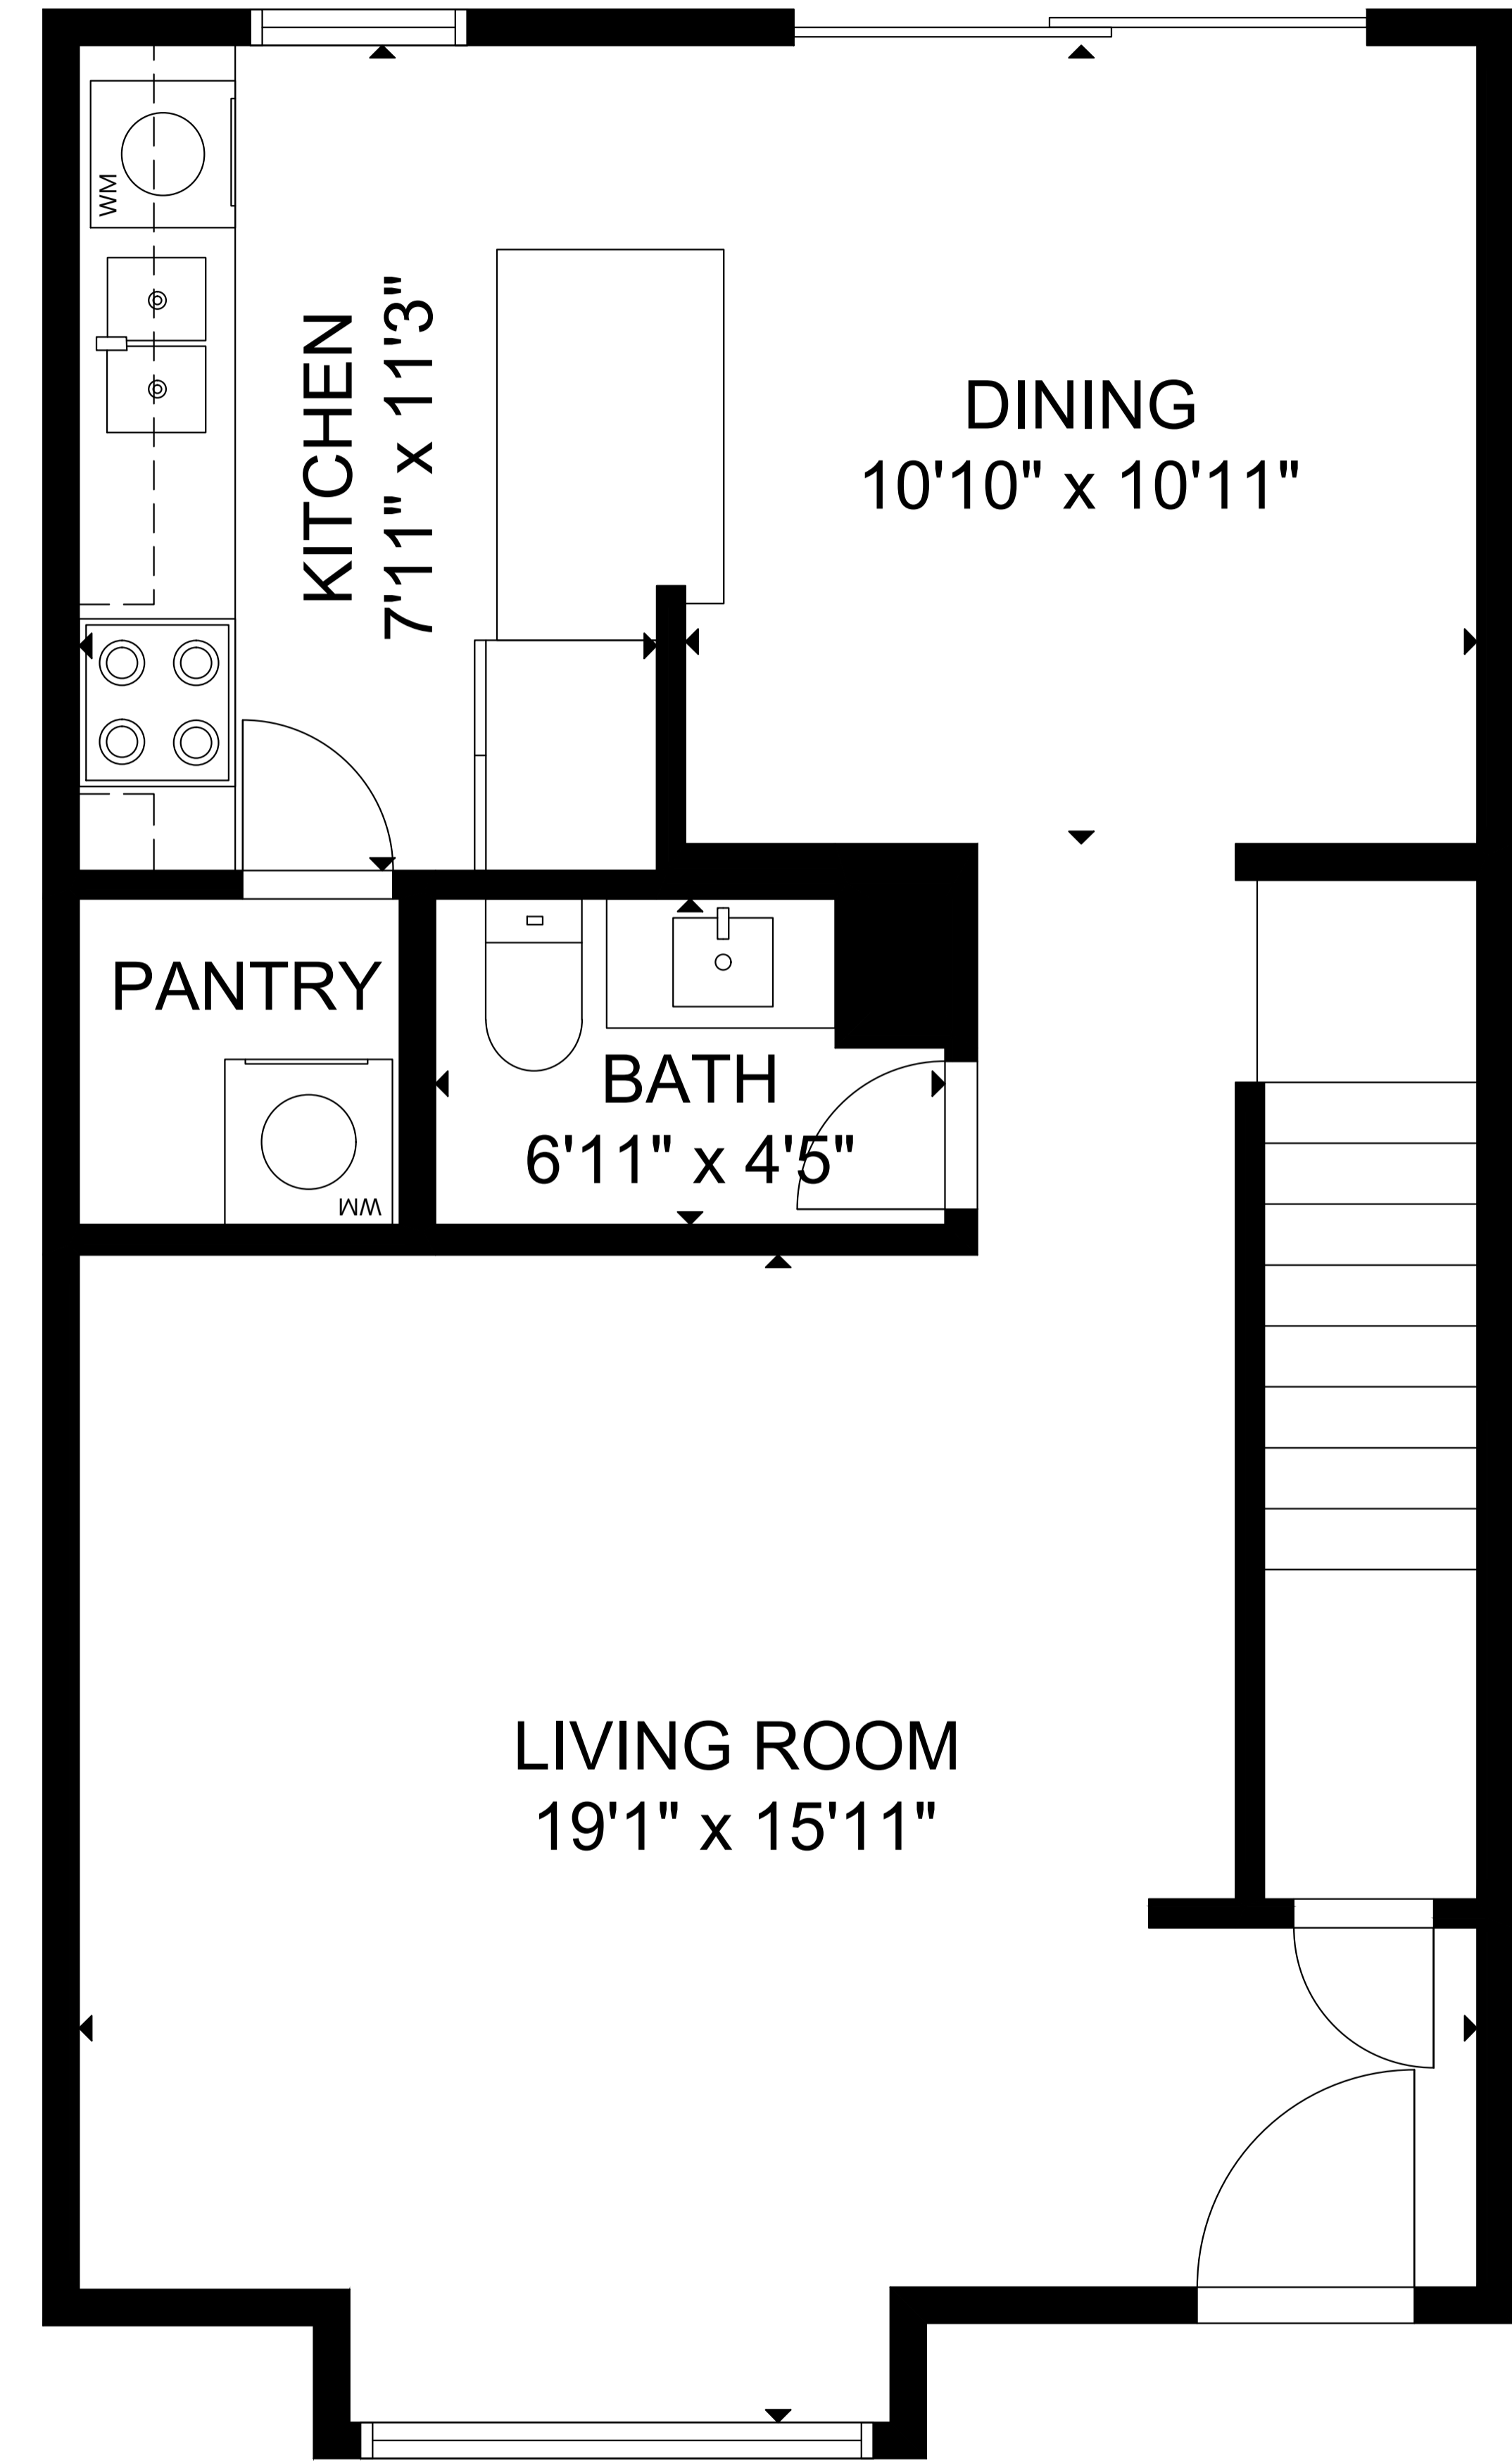

6473 Burgoyne Rd. Houston, TX 77057

FLOOR 1

FLOOR 2

GROSS INTERNAL AREA
TOTAL: 1,267 sq ft
FLOOR 1: 597 sq ft, FLOOR 2: 670 sq ft
SIZE AND DIMENSIONS ARE APPROXIMATE, ACTUAL MAY VARY.