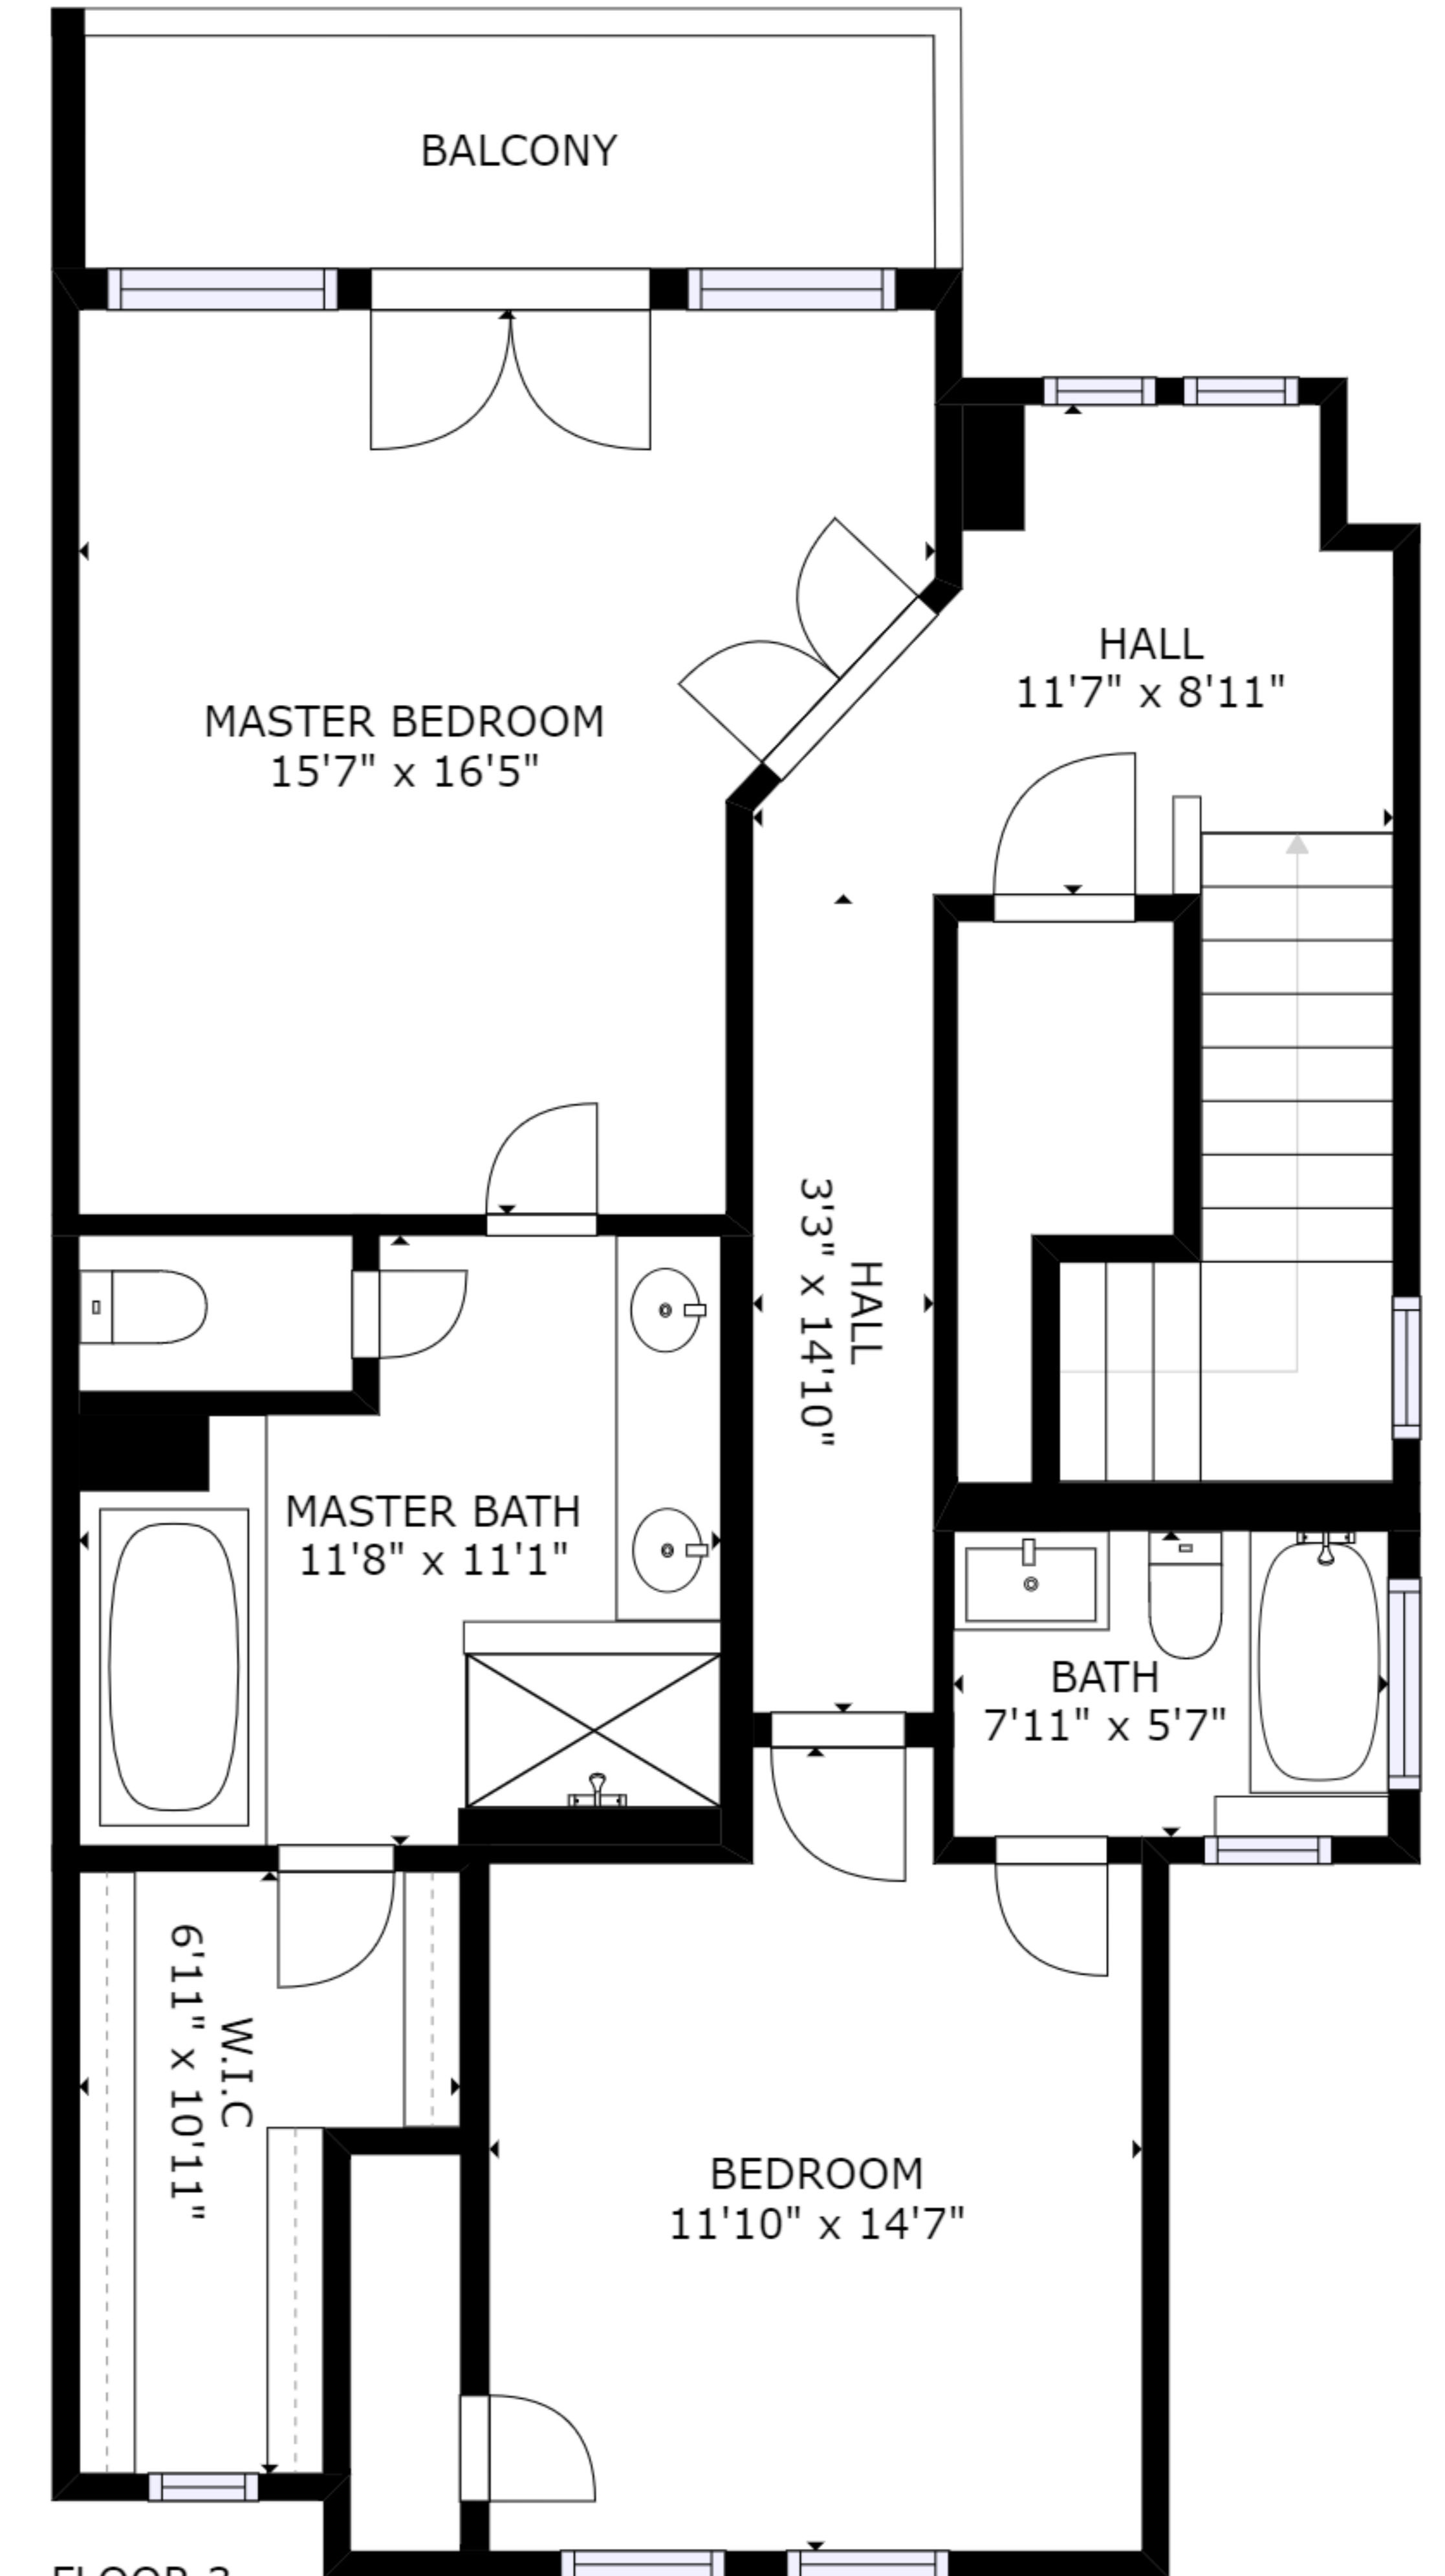

FLOOR 1

FLOOR 2

FLOOR 3

GROSS INTERNAL AREA
 FLOOR 1: 507 sq ft, FLOOR 2: 866 sq ft
 FLOOR 3: 886 sq ft, EXCLUDED AREAS:
 PATIO: 55 sq ft, BALCONY: 132 sq ft
 TOTAL: 2259 sq ft

SIZES AND DIMENSIONS ARE APPROXIMATE, ACTUAL MAY VARY.