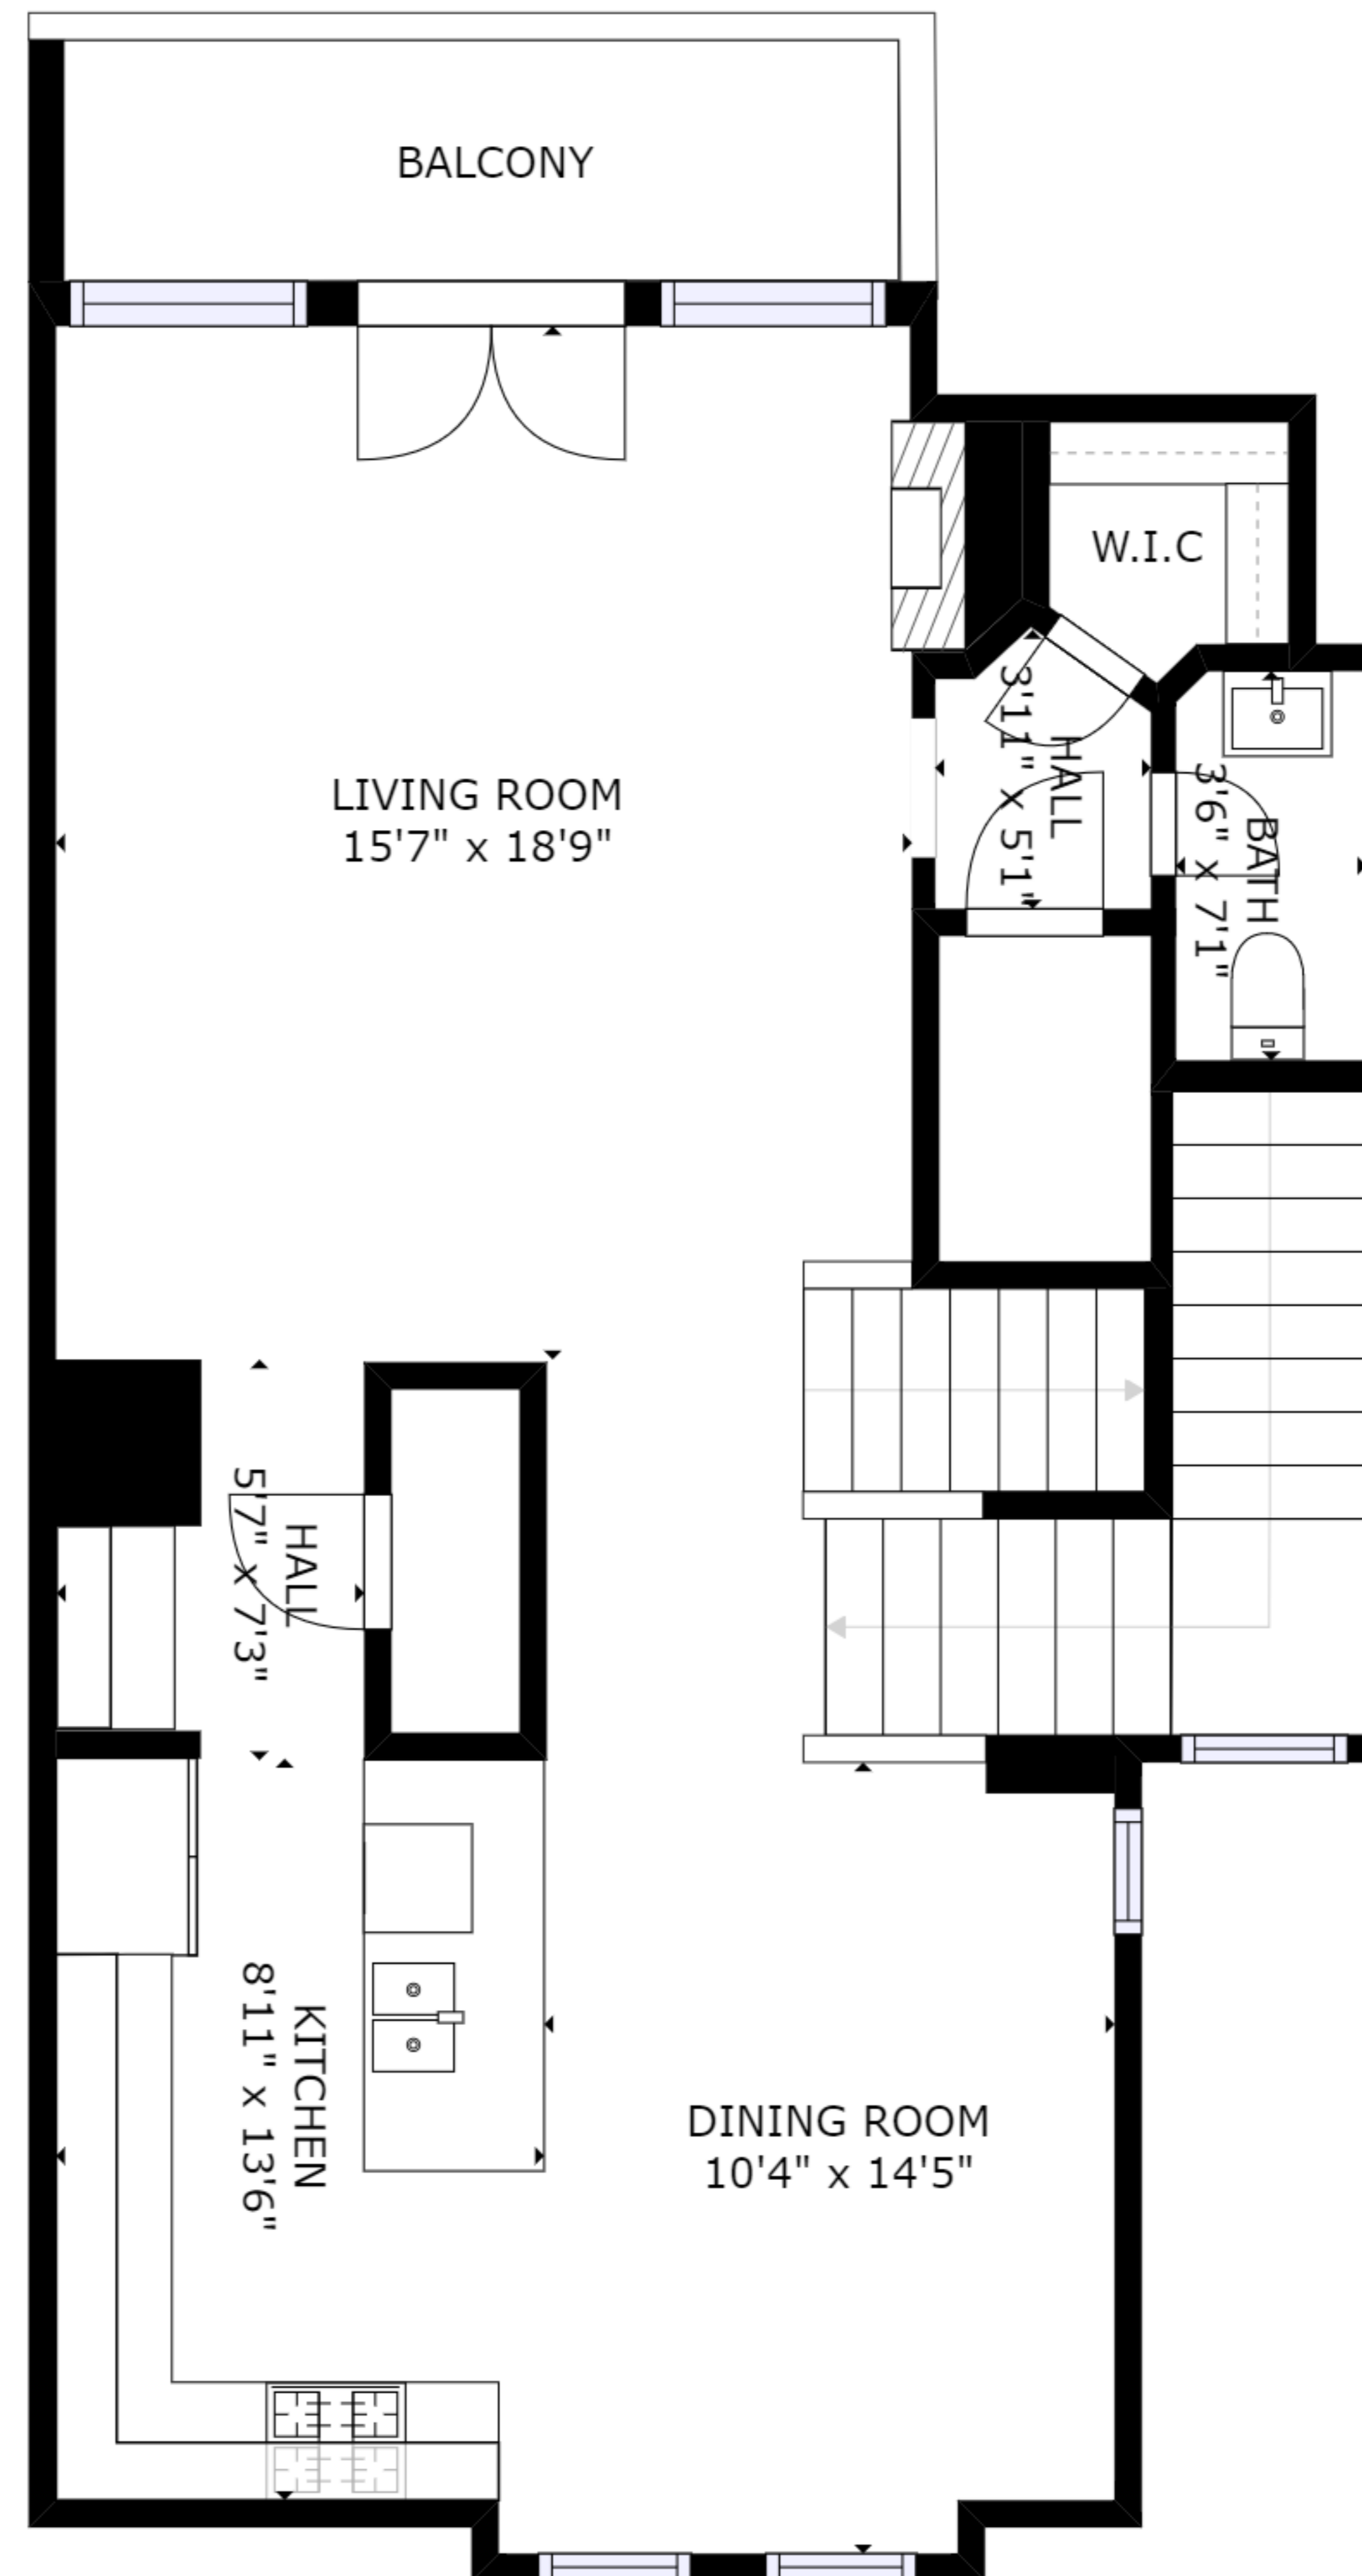

FLOOR 1

FLOOR 2

FLOOR 3

GROSS INTERNAL AREA
 FLOOR 1: 507 sq ft, FLOOR 2: 866 sq ft
 FLOOR 3: 886 sq ft, EXCLUDED AREAS:
 PATIO: 55 sq ft, BALCONY: 132 sq ft
 TOTAL: 2259 sq ft

SIZES AND DIMENSIONS ARE APPROXIMATE, ACTUAL MAY VARY.