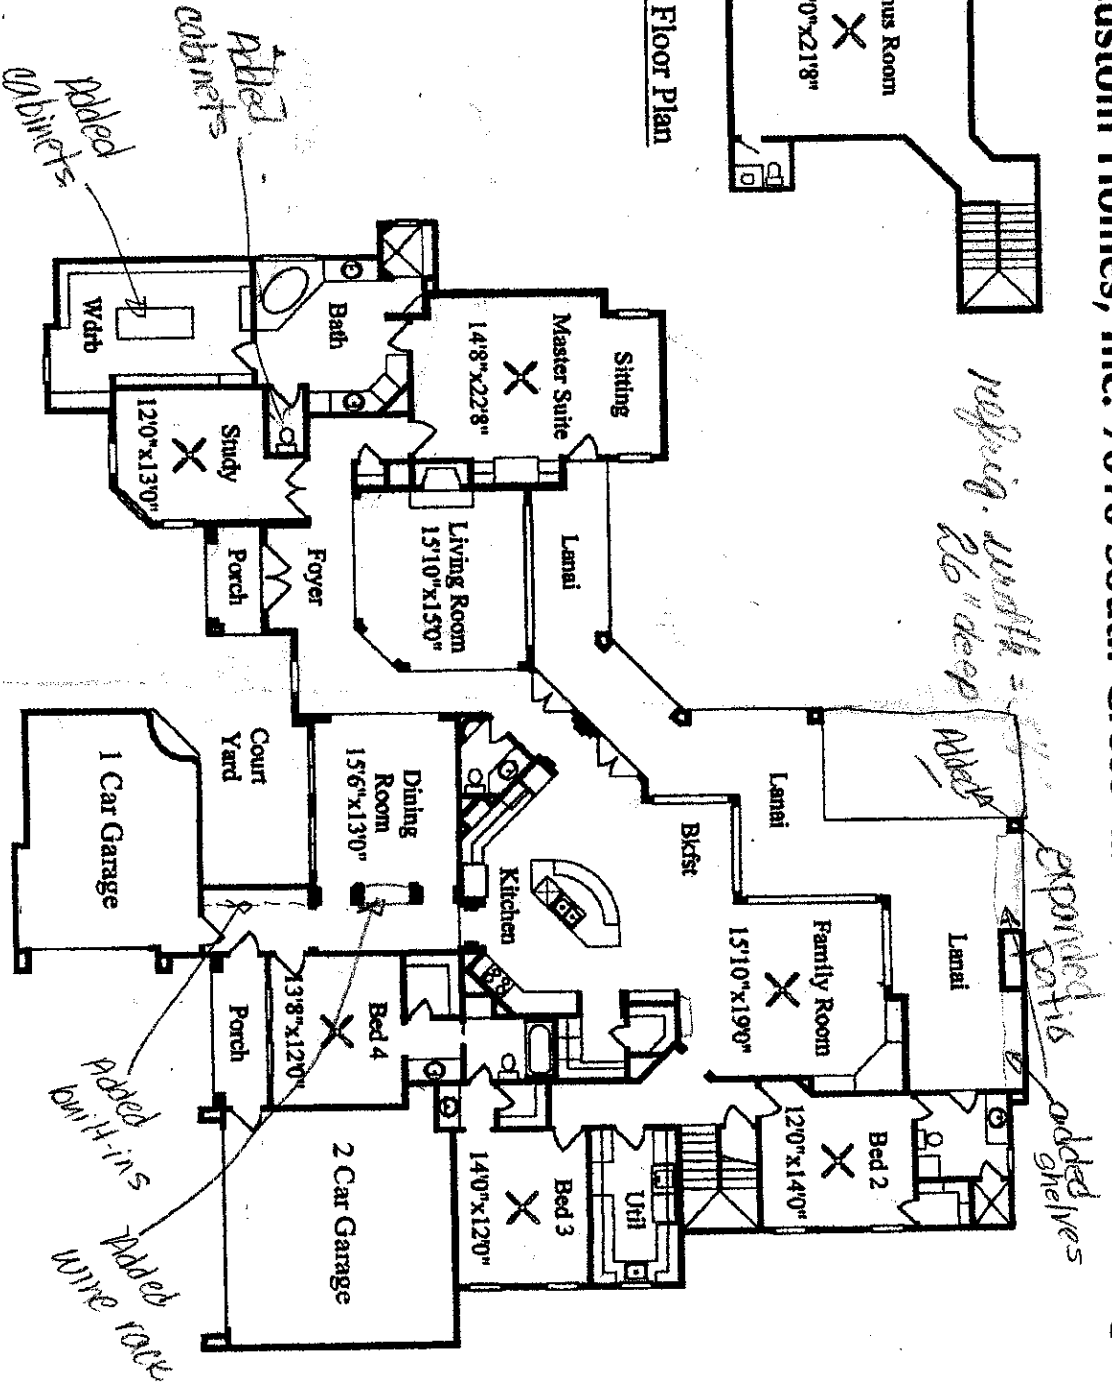

Cannon Custom Homes, Inc. 7010 South Cross Lane - The Estates of Eagle Lake

These drawings are artist renderings and may be subject to slight changes and modifications. For specific dimensions and information consult your WindRose Sales Associate.