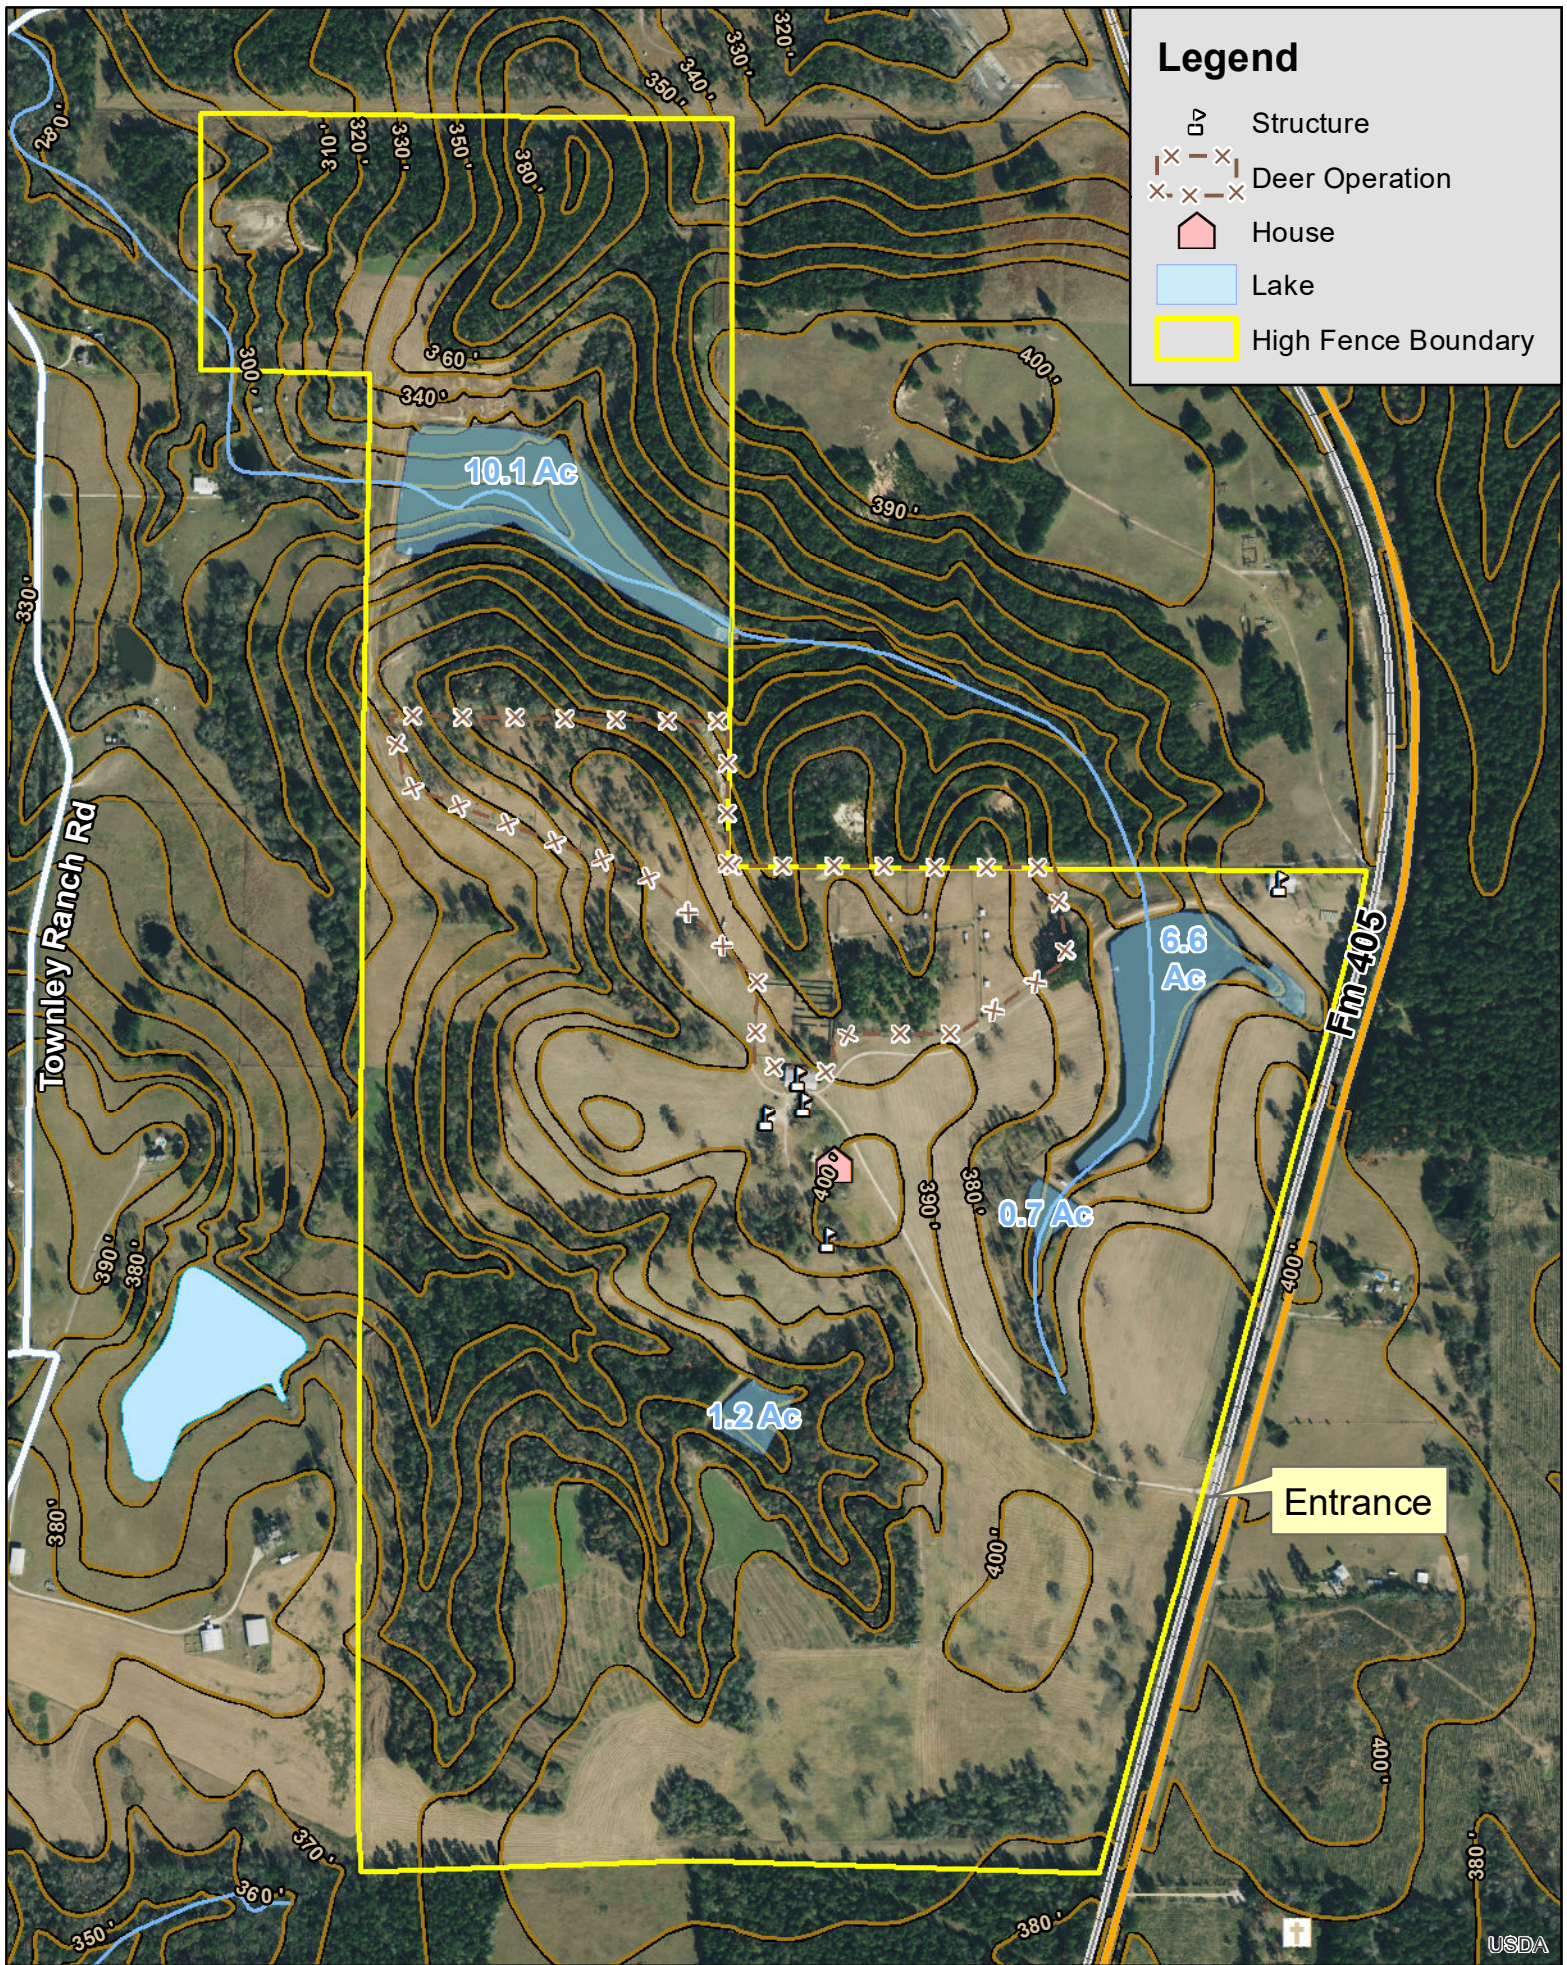

Legend

- Structure
- Deer Operation
- House
- Lake
- High Fence Boundary

Corlay Ranch | 425 Ac. | FM 405, Dodge, Walker Co., TX

For illustration purposes only.