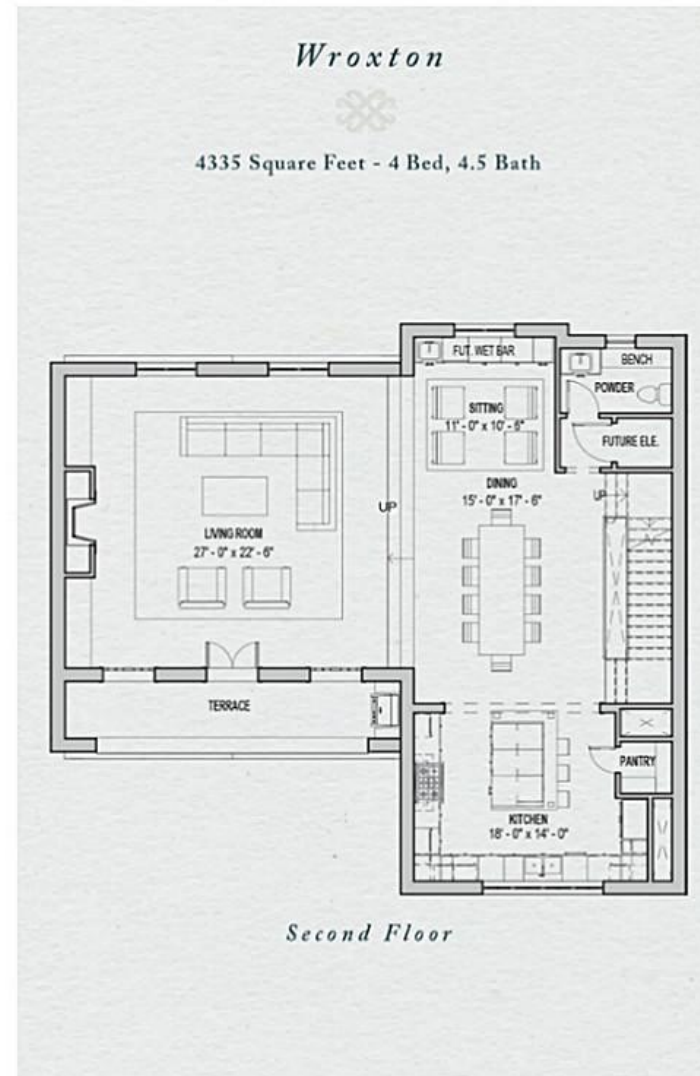

411 LOVETT BLVD UNIT A

Wroxton

4335 Square Feet - 4 Bed, 4.5 Bath

Third Floor

Wroxton

4335 Square Feet - 4 Bed, 4.5 Bath

Fourth Floor

Floor plan of actual home may vary slightly from this rendering.