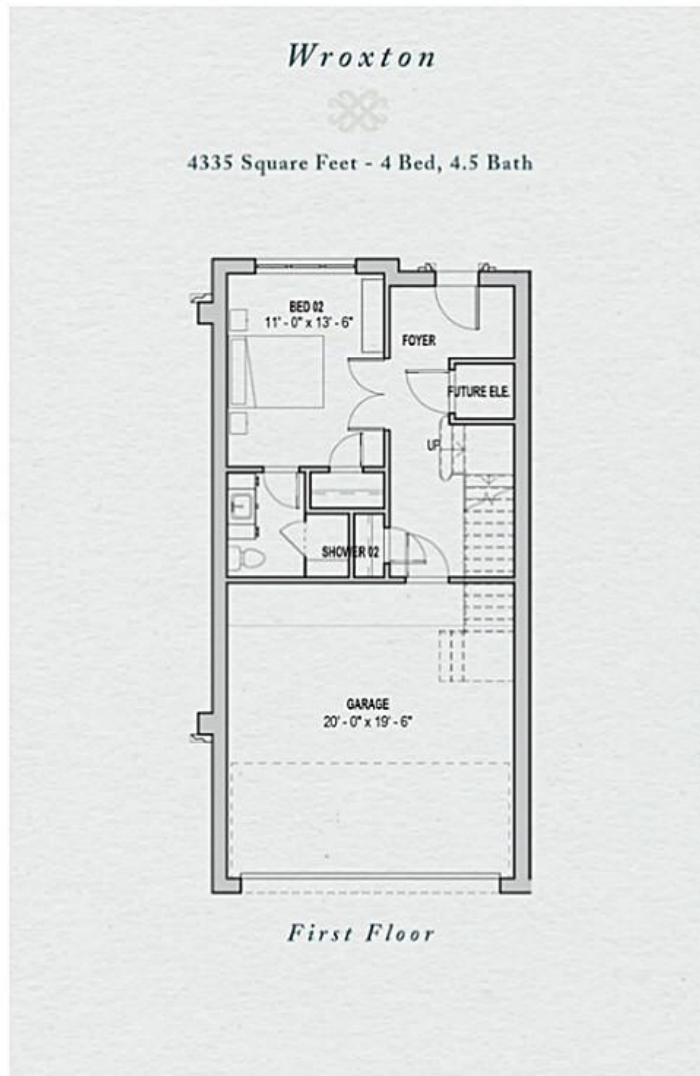

411 LOVETT BLVD UNIT A

Wroxton

4335 Square Feet - 4 Bed, 4.5 Bath

Third Floor

Wroxton

4335 Square Feet - 4 Bed, 4.5 Bath

Fourth Floor

Floor plan of actual home may vary slightly from this rendering.