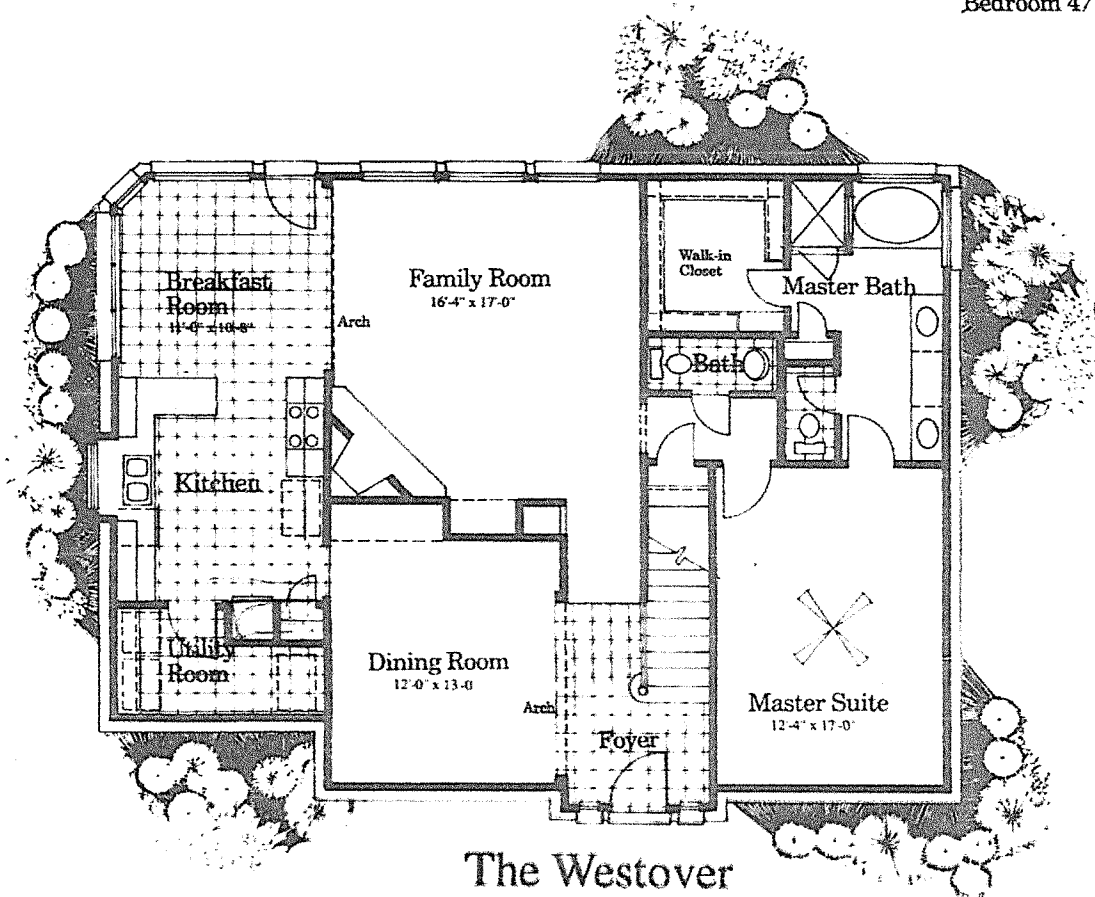

Bedroom 4/Bath 3 Option

The Westover

Plan 712  
Approx. 2600 Sq. Ft.

These floorplans are artist's renderings and may be subject to changes and modifications. Room dimensions are approximate sizes. Revised 05/17/93