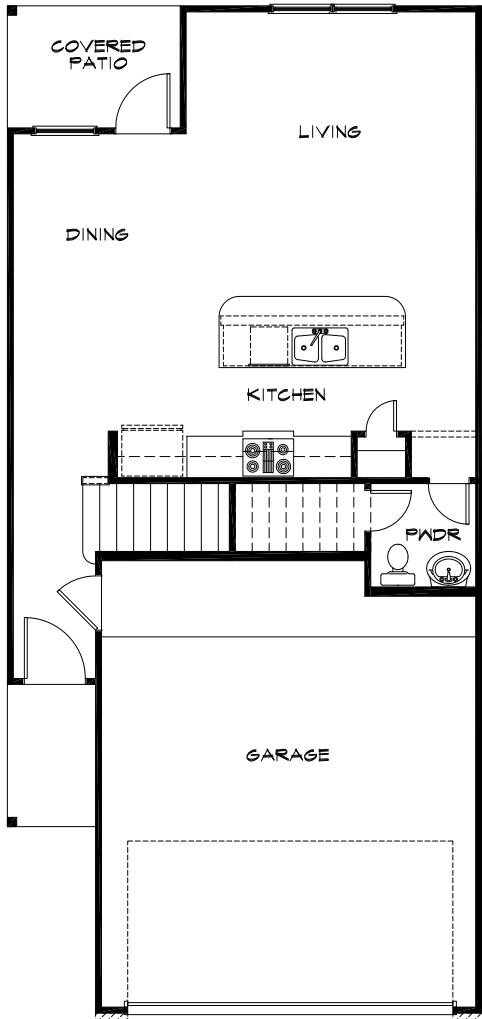

The Sequoia - Plan 1563

1563 Sq Ft

OPT. ENLARGED
BEDROOM 2

OPT. DESK

OPT. CLOSET