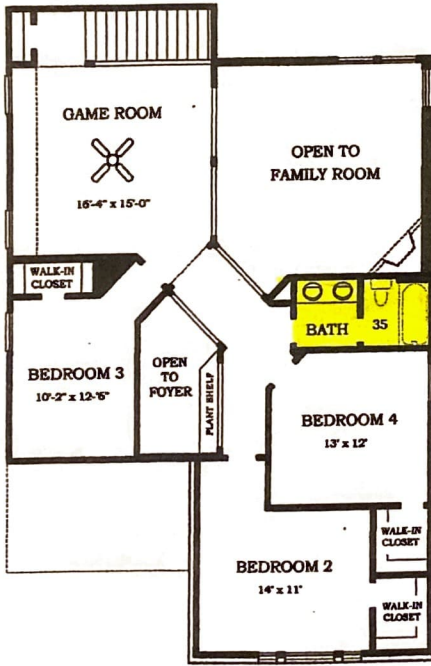

1200, 2700, 3000, 5000, 7000, 9000 Series Tile Shower/Tub Details

HALL BATH WALL TILE AT TUB/SHOWER

MASTER BATH WALL TILE DETAILS

CHESMAR HOMES

Setting a Higher Standard

PLAN 3042/ELENA FLOORING OPTIONS

07/03/14

SECOND FLOOR

FIRST FLOOR

FLOORING LEGEND

- STANDARD TILE:
TILE UPGRADES
- STANDARD TILE:
TILE/WOOD UPGRADE
- STANDARD CARPET:
WOOD UPGRADE
- STANDARD CARPET:
TILE/WOOD UPGRADE