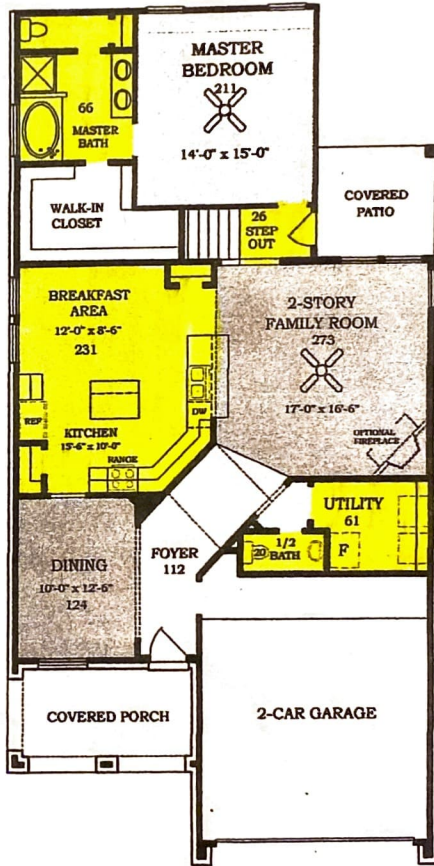

1200, 2700, 3000, 5000, 7000, 9000 Series Tile Shower/Tub Details

HALL BATH WALL TILE AT TUB/SHOWER

MASTER BATH WALL TILE DETAILS

CHESMAR HOMES

Setting a Higher Standard

PLAN 3042/ELENA FLOORING OPTIONS

07/03/14

SECOND FLOOR

FIRST FLOOR

FLOORING LEGEND

- STANDARD TILE:
TILE UPGRADES
- STANDARD TILE:
TILE/WOOD UPGRADE
- STANDARD CARPET:
WOOD UPGRADE
- STANDARD CARPET:
TILE/WOOD UPGRADE