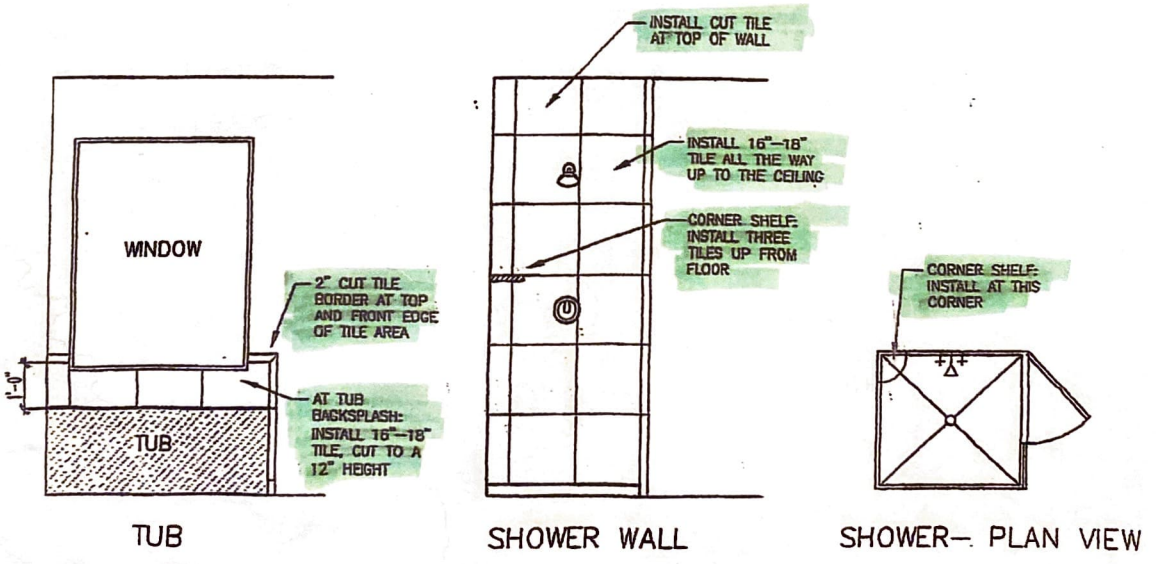

1200, 2700, 3000, 5000, 7000, 9000 Series Tile Shower/Tub Details

HALL BATH WALL TILE AT TUB/SHOWER

MASTER BATH WALL TILE DETAILS

CHESMAR HOMES

Setting a Higher Standard

PLAN 3042/ELENA FLOORING OPTIONS

07/03/14

SECOND FLOOR

FIRST FLOOR

FLOORING LEGEND

- STANDARD TILE:
TILE UPGRADES
- STANDARD TILE:
TILE/WOOD UPGRADE
- STANDARD CARPET:
WOOD UPGRADE
- STANDARD CARPET:
TILE/WOOD UPGRADE