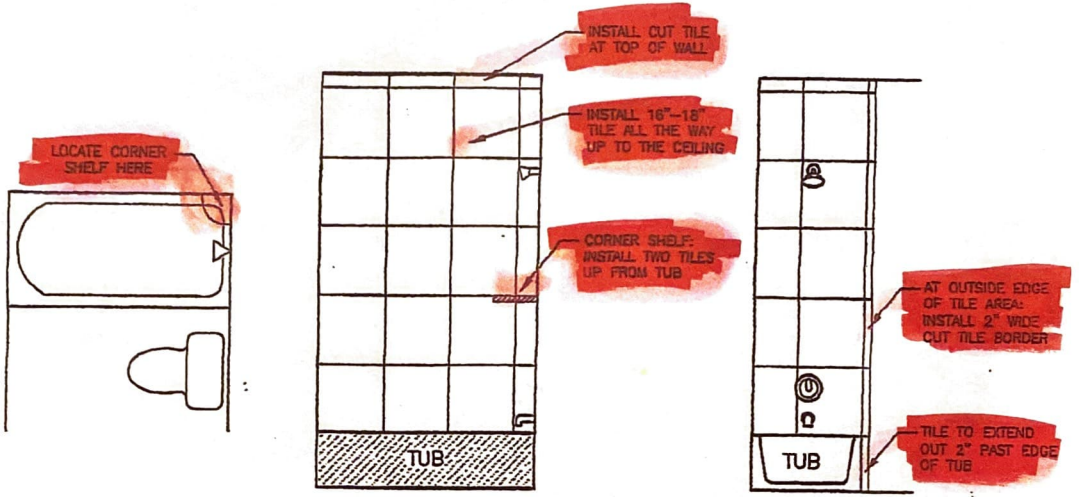

1200, 2700, 3000, 5000, 7000, 9000 Series Tile Shower/Tub Details

HALL BATH WALL TILE AT TUB/SHOWER

MASTER BATH WALL TILE DETAILS

CHESMAR HOMES

Setting a Higher Standard

PLAN 3042/ELENA FLOORING OPTIONS

07/03/14

SECOND FLOOR

FIRST FLOOR

FLOORING LEGEND

- STANDARD TILE:
TILE UPGRADES
- STANDARD TILE:
TILE/WOOD UPGRADE
- STANDARD CARPET:
WOOD UPGRADE
- STANDARD CARPET:
TILE/WOOD UPGRADE