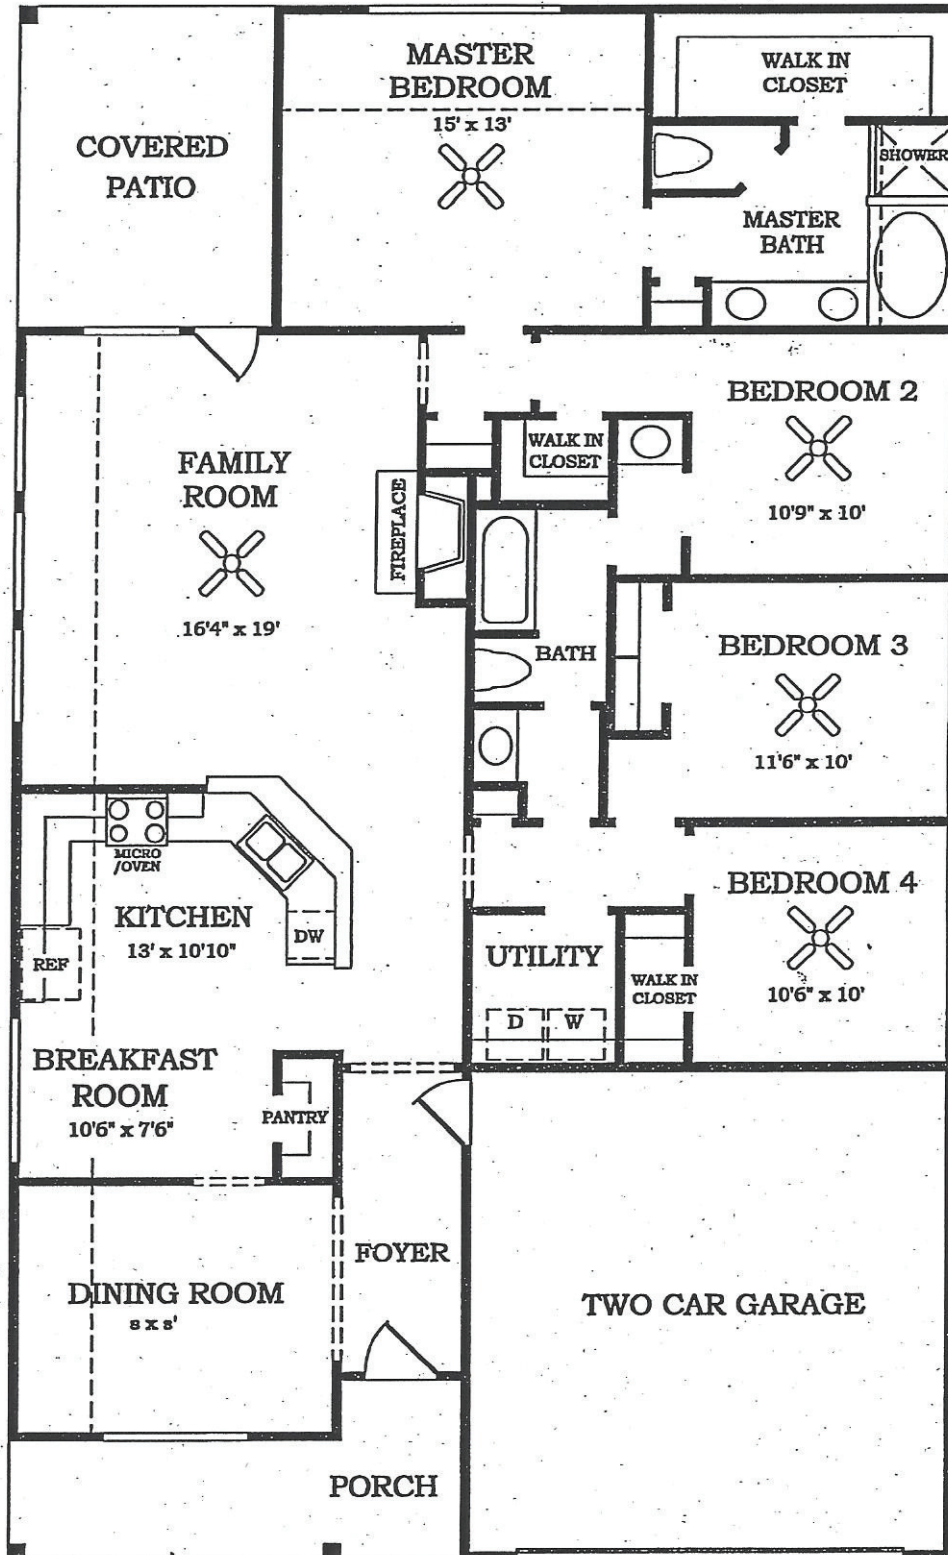

The Yorktown

MODEL #6302

FOUR BEDROOMS, TWO BATHS, LARGE MASTER SUITE LOCATED AT THE BACK OF THE HOME. LARGE FRONT PORCH AND REAR COVERED PATIO. DRAMATIC FRONT ENTRY. ATTACHED GARAGE.

Lennar
Homes, since 1954