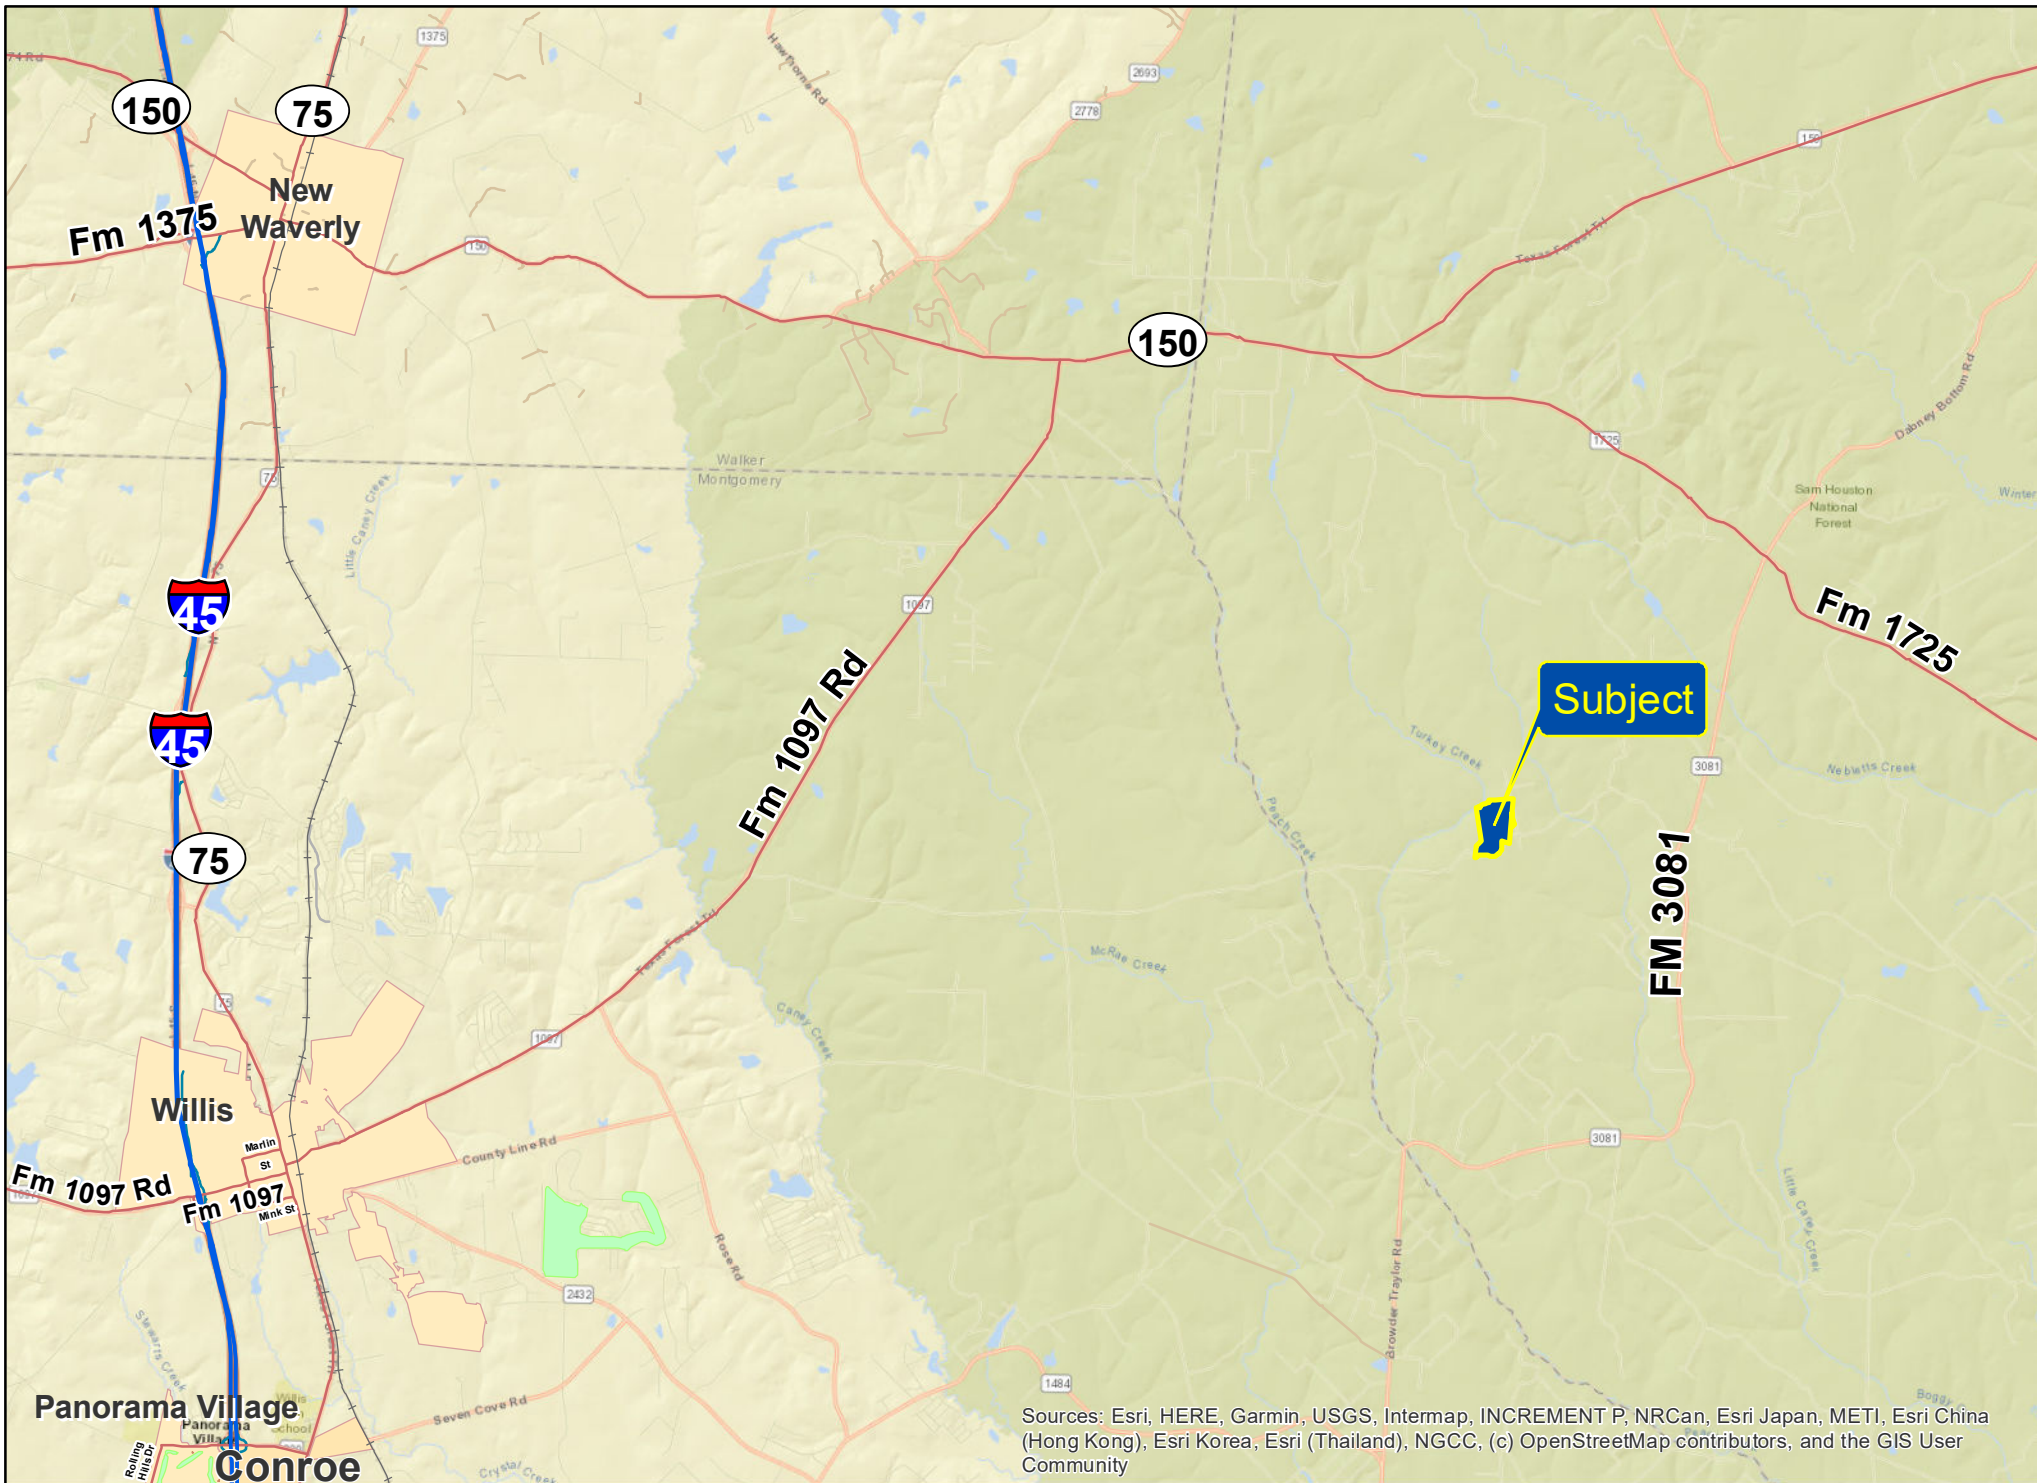

74.9 Ac. | Willis, San Jacinto Co., TX

For illustration purposes only.

Sources: Esri, HERE, Garmin, USGS, Intermap, INCREMENT P, NRCan, Esri Japan, METI, Esri China (Hong Kong), Esri Korea, Esri (Thailand), NGCC, (c) OpenStreetMap contributors, and the GIS User Community

74.9 Ac. | Willis, San Jacinto Co., TX

For illustration purposes only.

Sources: Esri, HERE, Garmin, USGS, Intermap, INCREMENT P, NRCan, Esri Japan, METI, Esri China (Hong Kong), Esri Korea, Esri (Thailand), NGCC, ©OpenStreetMap contributors, and the GIS User Community

74.9 Ac. | Willis, San Jacinto Co., TX

For illustration purposes only.

Subject

74.9 Ac. | Willis, San Jacinto Co., TX

For illustration purposes only.