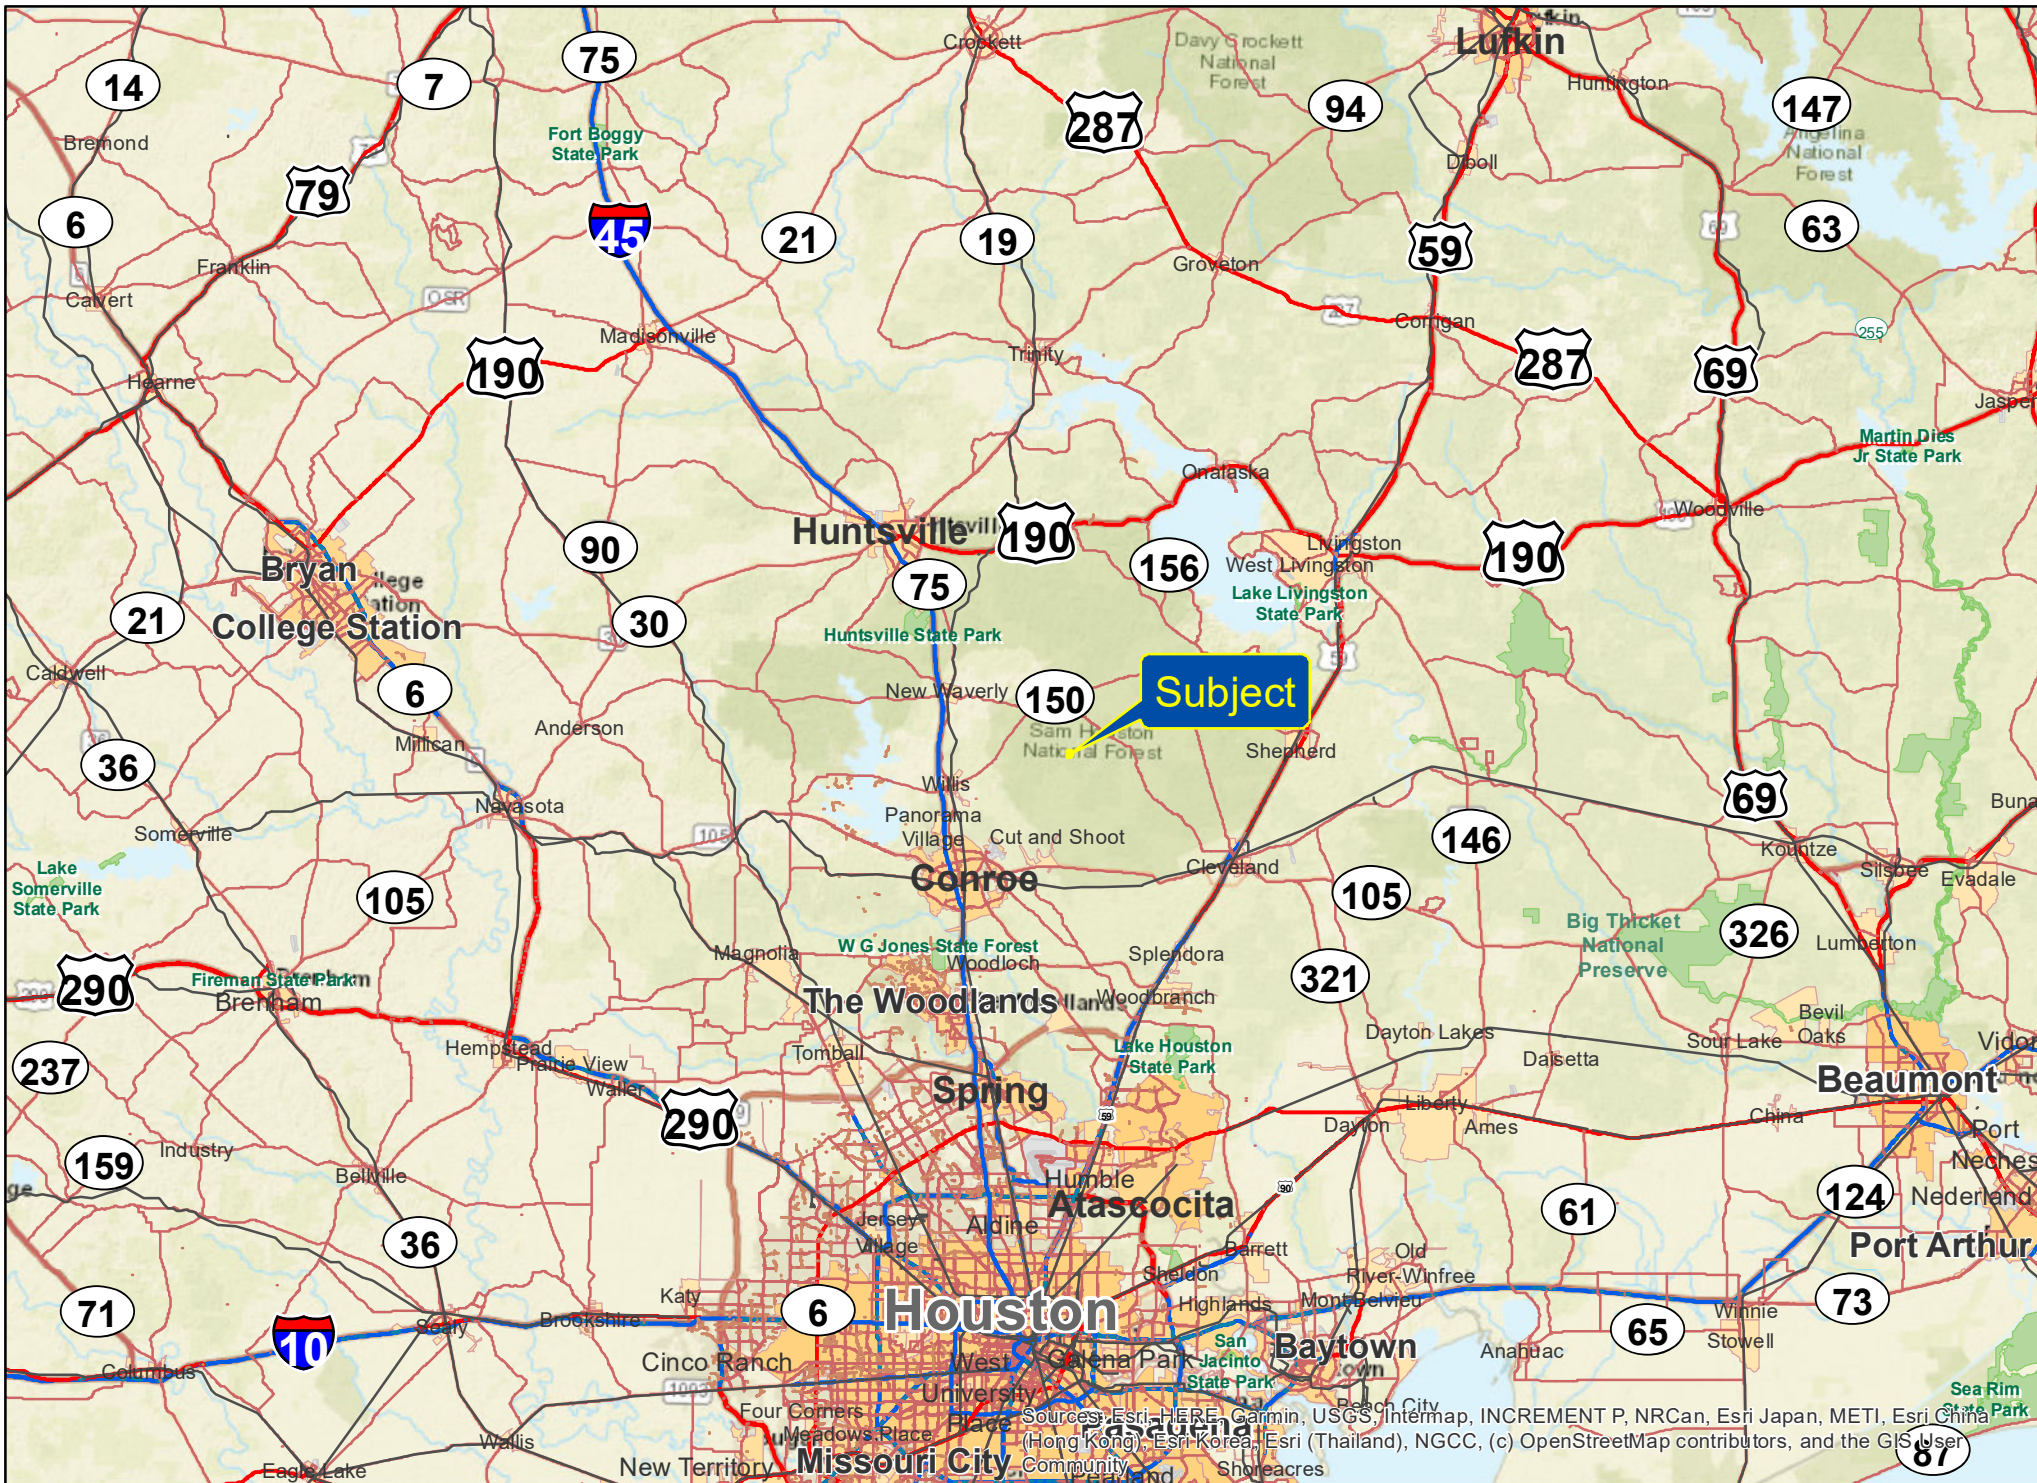

Subject

74.9 Ac. | Willis, San Jacinto Co., TX

For illustration purposes only.