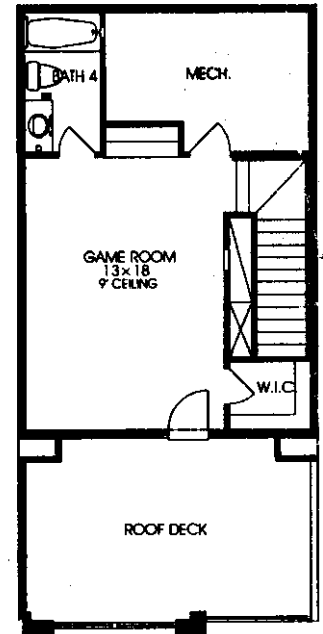

Floor Plan

Silver Commons Townhomes II 2

2,340 sq. ft.

3 bed / 4.5 bath

First Floor
358 sq.ft.

Second Floor
772 sq.ft.

Third Floor
824 sq.ft.

Fourth Floor
386 sq.ft.