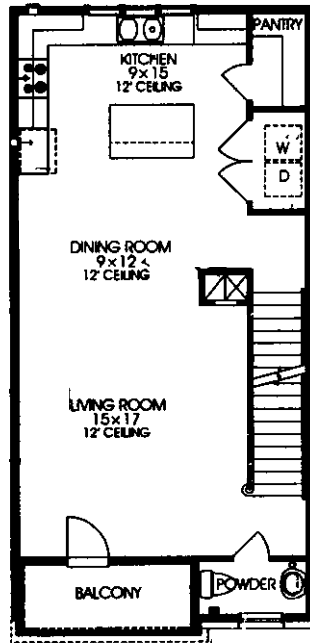

Floor Plan

Silver Commons Townhomes II 2

2,340 sq. ft.

3 bed / 4.5 bath

First Floor
358 sq.ft.

Second Floor
772 sq.ft.

Third Floor
824 sq.ft.

Fourth Floor
386 sq.ft.