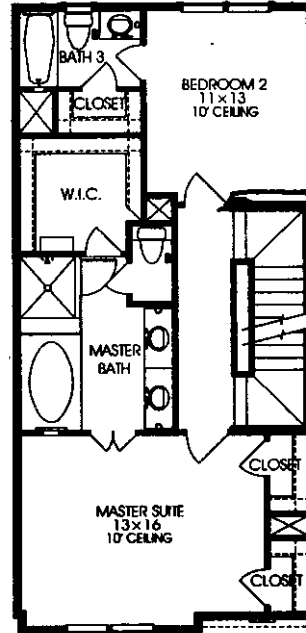

Floor Plan

Silver Commons Townhomes II 2

2,340 sq. ft.

3 bed / 4.5 bath

First Floor
358 sq.ft.

Second Floor
772 sq.ft.

Third Floor
824 sq.ft.

Fourth Floor
386 sq.ft.