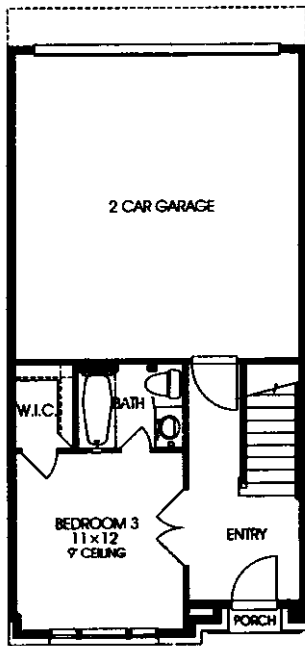

Floor Plan

Silver Commons Townhomes II 2

2,340 sq. ft.

3 bed / 4.5 bath

First Floor
358 sq.ft.

Second Floor
772 sq.ft.

Third Floor
824 sq.ft.

Fourth Floor
386 sq.ft.